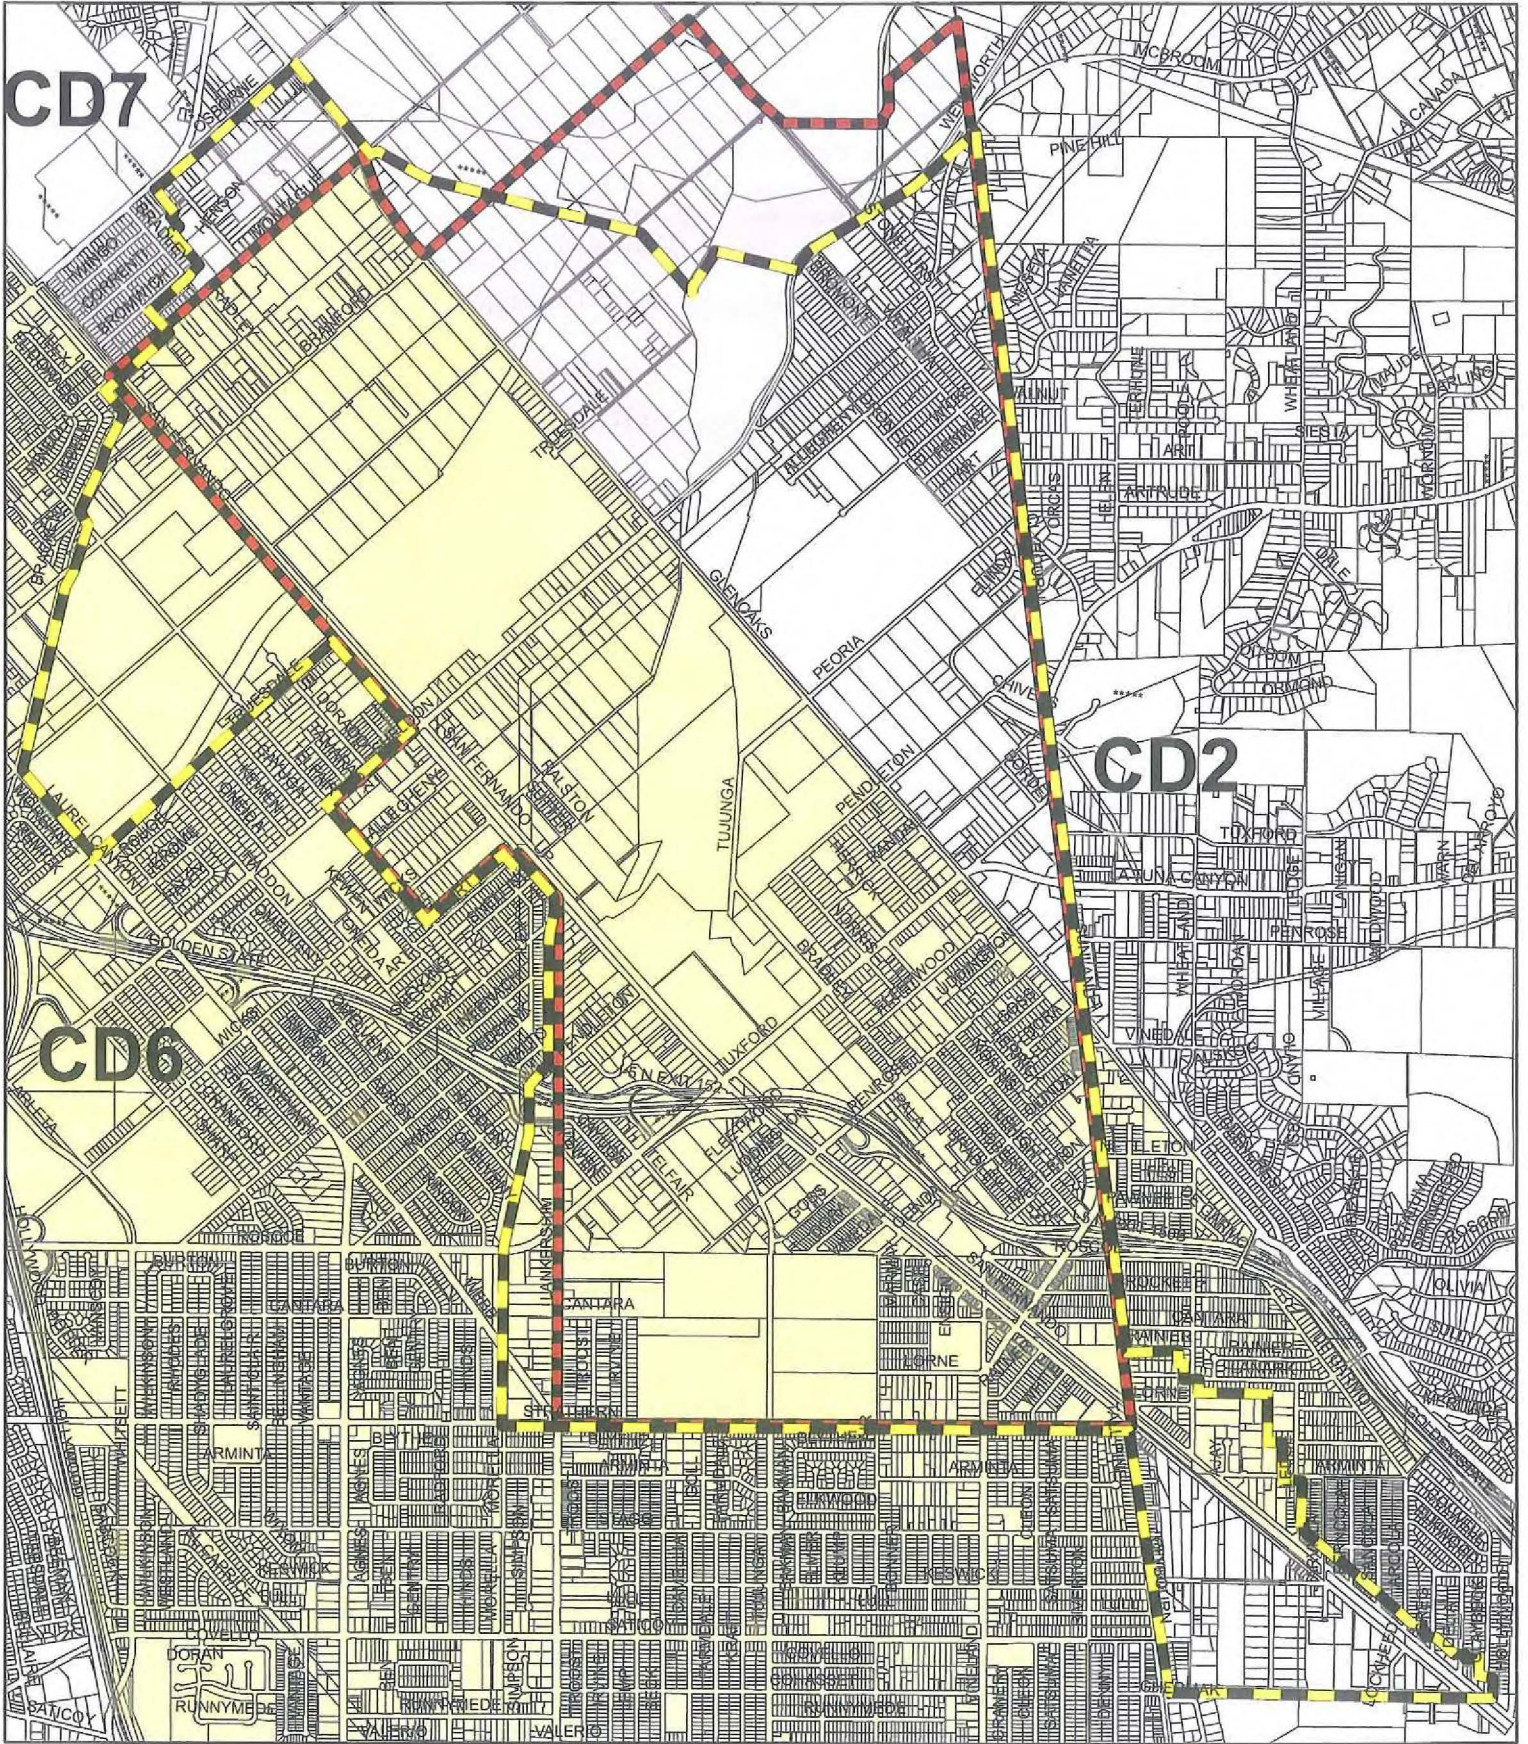

Date: 4-27-10

Submitted in PLUM Committee

Council File No: 10-0468

13

*Submitted by Public*

- Legend**
- ◆ Recycling/Landfill Facilities
  - Autobody Shops
  - Dry Cleaners
  - ▲ Fiberglass Mfg.
  - ▲ Metal Plating & Finishing
  - Printing & Publishing
  - Ⓜ Gas Station
  - Ⓜ Fernangeles School
  - Monitoring Sites

Number	Site Name
1	Fire Station
2	Robert W Lewis Athletic Field
3	LAUSD Maintenance Yard
4	Stonehurst Elementary School

### Environmental Justice Study Area

**Legend**

-  Modified Boundary
-  Environmental Justice Study Area
-  ZMLANDBASE
-  Council District 7
-  Council District 2
-  Council District 6

*July 2005*

<b>Facility</b>	<b>Location</b>	<b>Currently Permitted Capacity</b>	<b>Proposed Expanded Capacity</b>	<b>Total Increase</b>
Athens Sun Valley Material Recovery Facility	11121 Pendleton Street, Sun Valley 91335	400 tpd construction and demo materials	500 tpd construction and demo materials;  1,000 tpd municipal solid waste	100 tpd construction and demo materials;  1,000 tpd municipal solid waste
Bradley Landfill and Recycling Center	9227 Tujunga Avenue, Sun Valley 91352	92 tpd recyclables  1,260 tpd greenwaste	1,000 tpd recyclables  2,500 tpd greenwaste  4,000 tpd municipal solid waste	908 tpd recyclables  1,240 tpd greenwaste  4,000 tpd municipal solid waste
Community Recycling and Resource Recovery	9189 De Garmo Avenue, Sun Valley 91352	1,700 tpd municipal solid waste  1,200 tpd construction and demo materials  1,200 tpd greenwaste  350 tpd supermarket trim  150 tpd wood waste	2,500 tpd municipal solid waste  2,000 tpd construction and demo materials  1,500 tpd greenwaste  500 tpd supermarket trim  200 tpd wood waste	800 tpd municipal solid waste  800 tpd construction and demo materials  300 tpd greenwaste  150 tpd supermarket trim  50 tpd wood waste
Crown				
Sun Valley Paper Stock			750 tpd recyclables	
Cordova Construction Svcs.	12506 Montague Avenue, Sun Valley			1,000 tpd construction and demo materials
Vulcan				