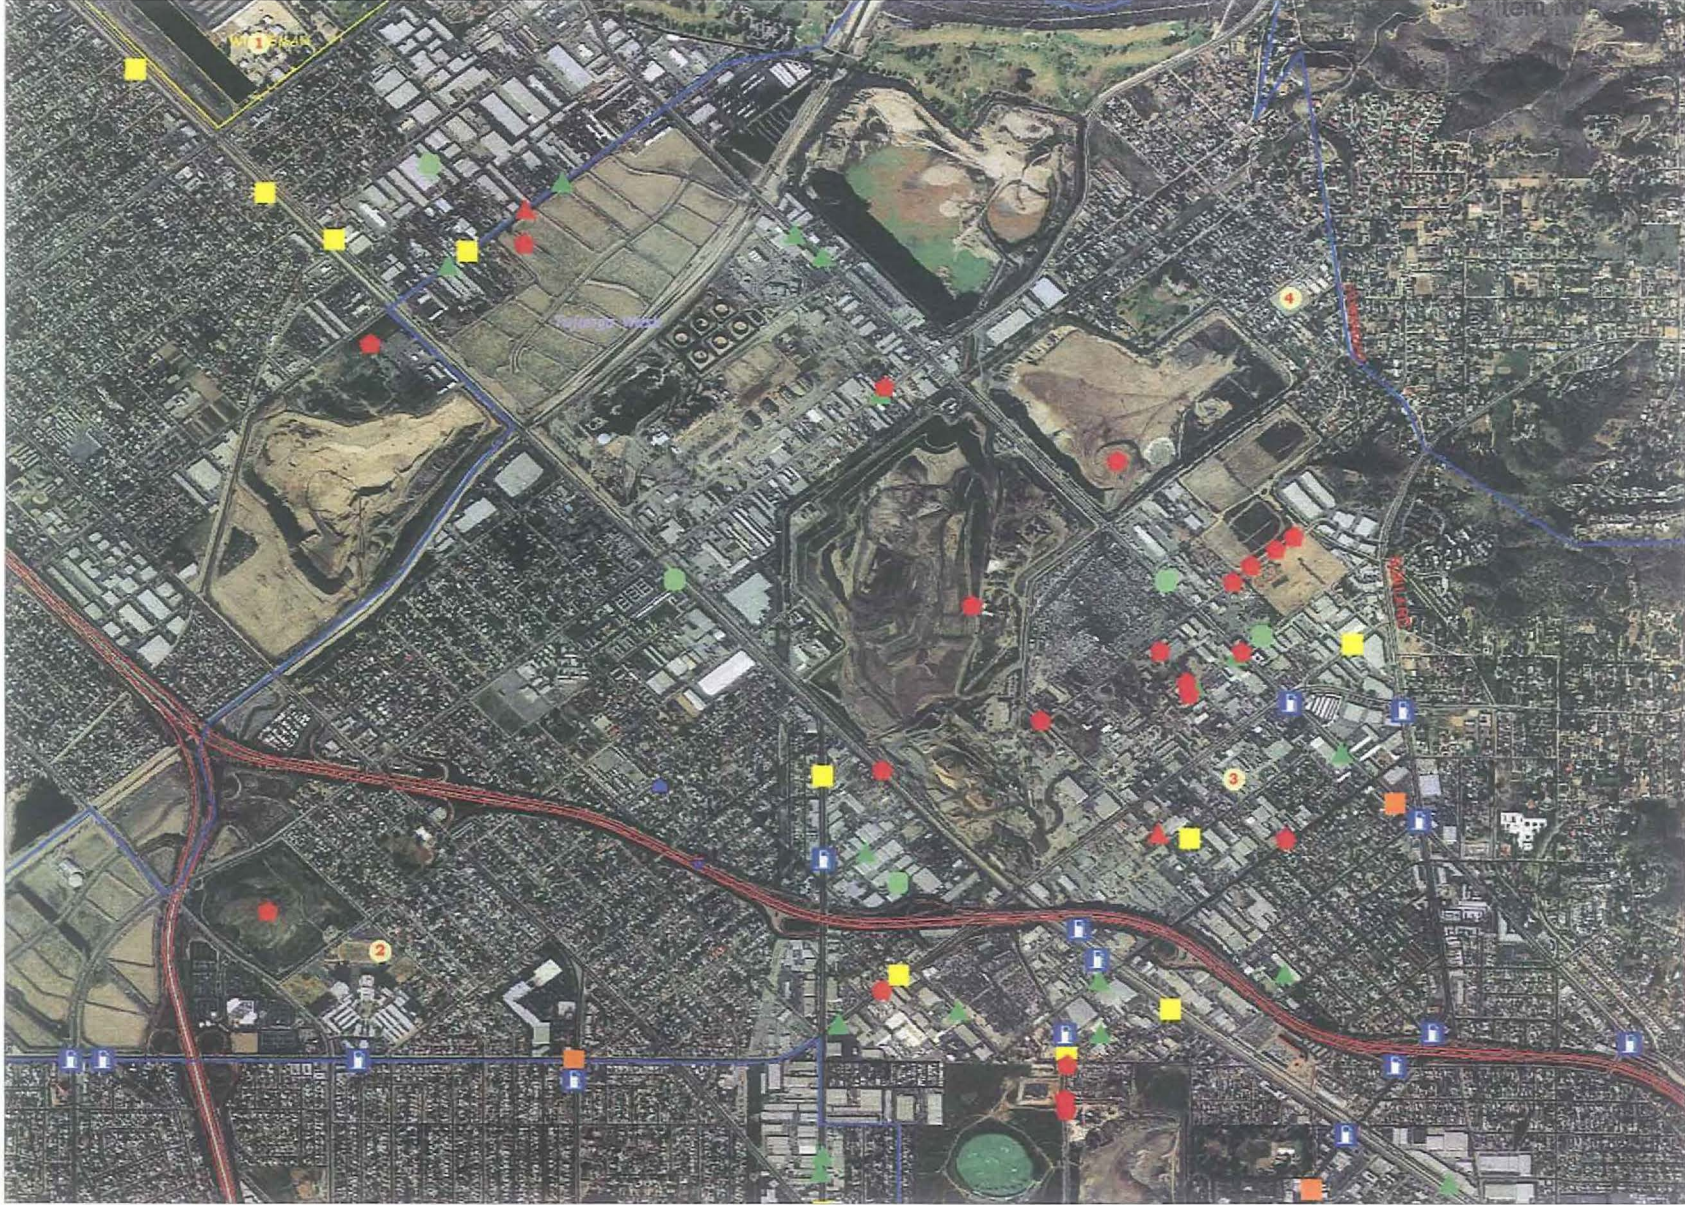

Date: 4-27-10

Submitted in PLUM Committee

Council File No: 10-0468

13

*Submitted by Public*

- Legend**
- ◆ Recycling/Landfill Facilities
  - Autobody Shops
  - Dry Cleaners
  - ▲ Fiberglass Mfg.
  - ▲ Metal Plating & Finishing
  - Printing & Publishing
  - Ⓜ Gas Station
  - Ⓜ Fernangeles School
  - Monitoring Sites

Number	Site Name
1	Fire Station
2	Robert W Lewis Athletic Field
3	LAUSD Maintenance Yard
4	Stonehurst Elementary School

### Environmental Justice Study Area

**Legend**

-  Modified Boundary
-  Environmental Justice Study Area
-  ZMLANDBASE
-  Council District 7
-  Council District 2
-  Council District 6

*July 2005*

<b>Facility</b>	<b>Location</b>	<b>Currently Permitted Capacity</b>	<b>Proposed Expanded Capacity</b>	<b>Total Increase</b>
Athens Sun Valley Material Recovery Facility	11121 Pendleton Street, Sun Valley 91335	400 tpd construction and demo materials	500 tpd construction and demo materials;  1,000 tpd municipal solid waste	100 tpd construction and demo materials;  1,000 tpd municipal solid waste
Bradley Landfill and Recycling Center	9227 Tujunga Avenue, Sun Valley 91352	92 tpd recyclables  1,260 tpd greenwaste	1,000 tpd recyclables  2,500 tpd greenwaste  4,000 tpd municipal solid waste	908 tpd recyclables  1,240 tpd greenwaste  4,000 tpd municipal solid waste
Community Recycling and Resource Recovery	9189 De Garmo Avenue, Sun Valley 91352	1,700 tpd municipal solid waste  1,200 tpd construction and demo materials  1,200 tpd greenwaste  350 tpd supermarket trim  150 tpd wood waste	2,500 tpd municipal solid waste  2,000 tpd construction and demo materials  1,500 tpd greenwaste  500 tpd supermarket trim  200 tpd wood waste	800 tpd municipal solid waste  800 tpd construction and demo materials  300 tpd greenwaste  150 tpd supermarket trim  50 tpd wood waste
Crown				
Sun Valley Paper Stock			750 tpd recyclables	
Cordova Construction Svcs.	12506 Montague Avenue, Sun Valley			1,000 tpd construction and demo materials
Vulcan				