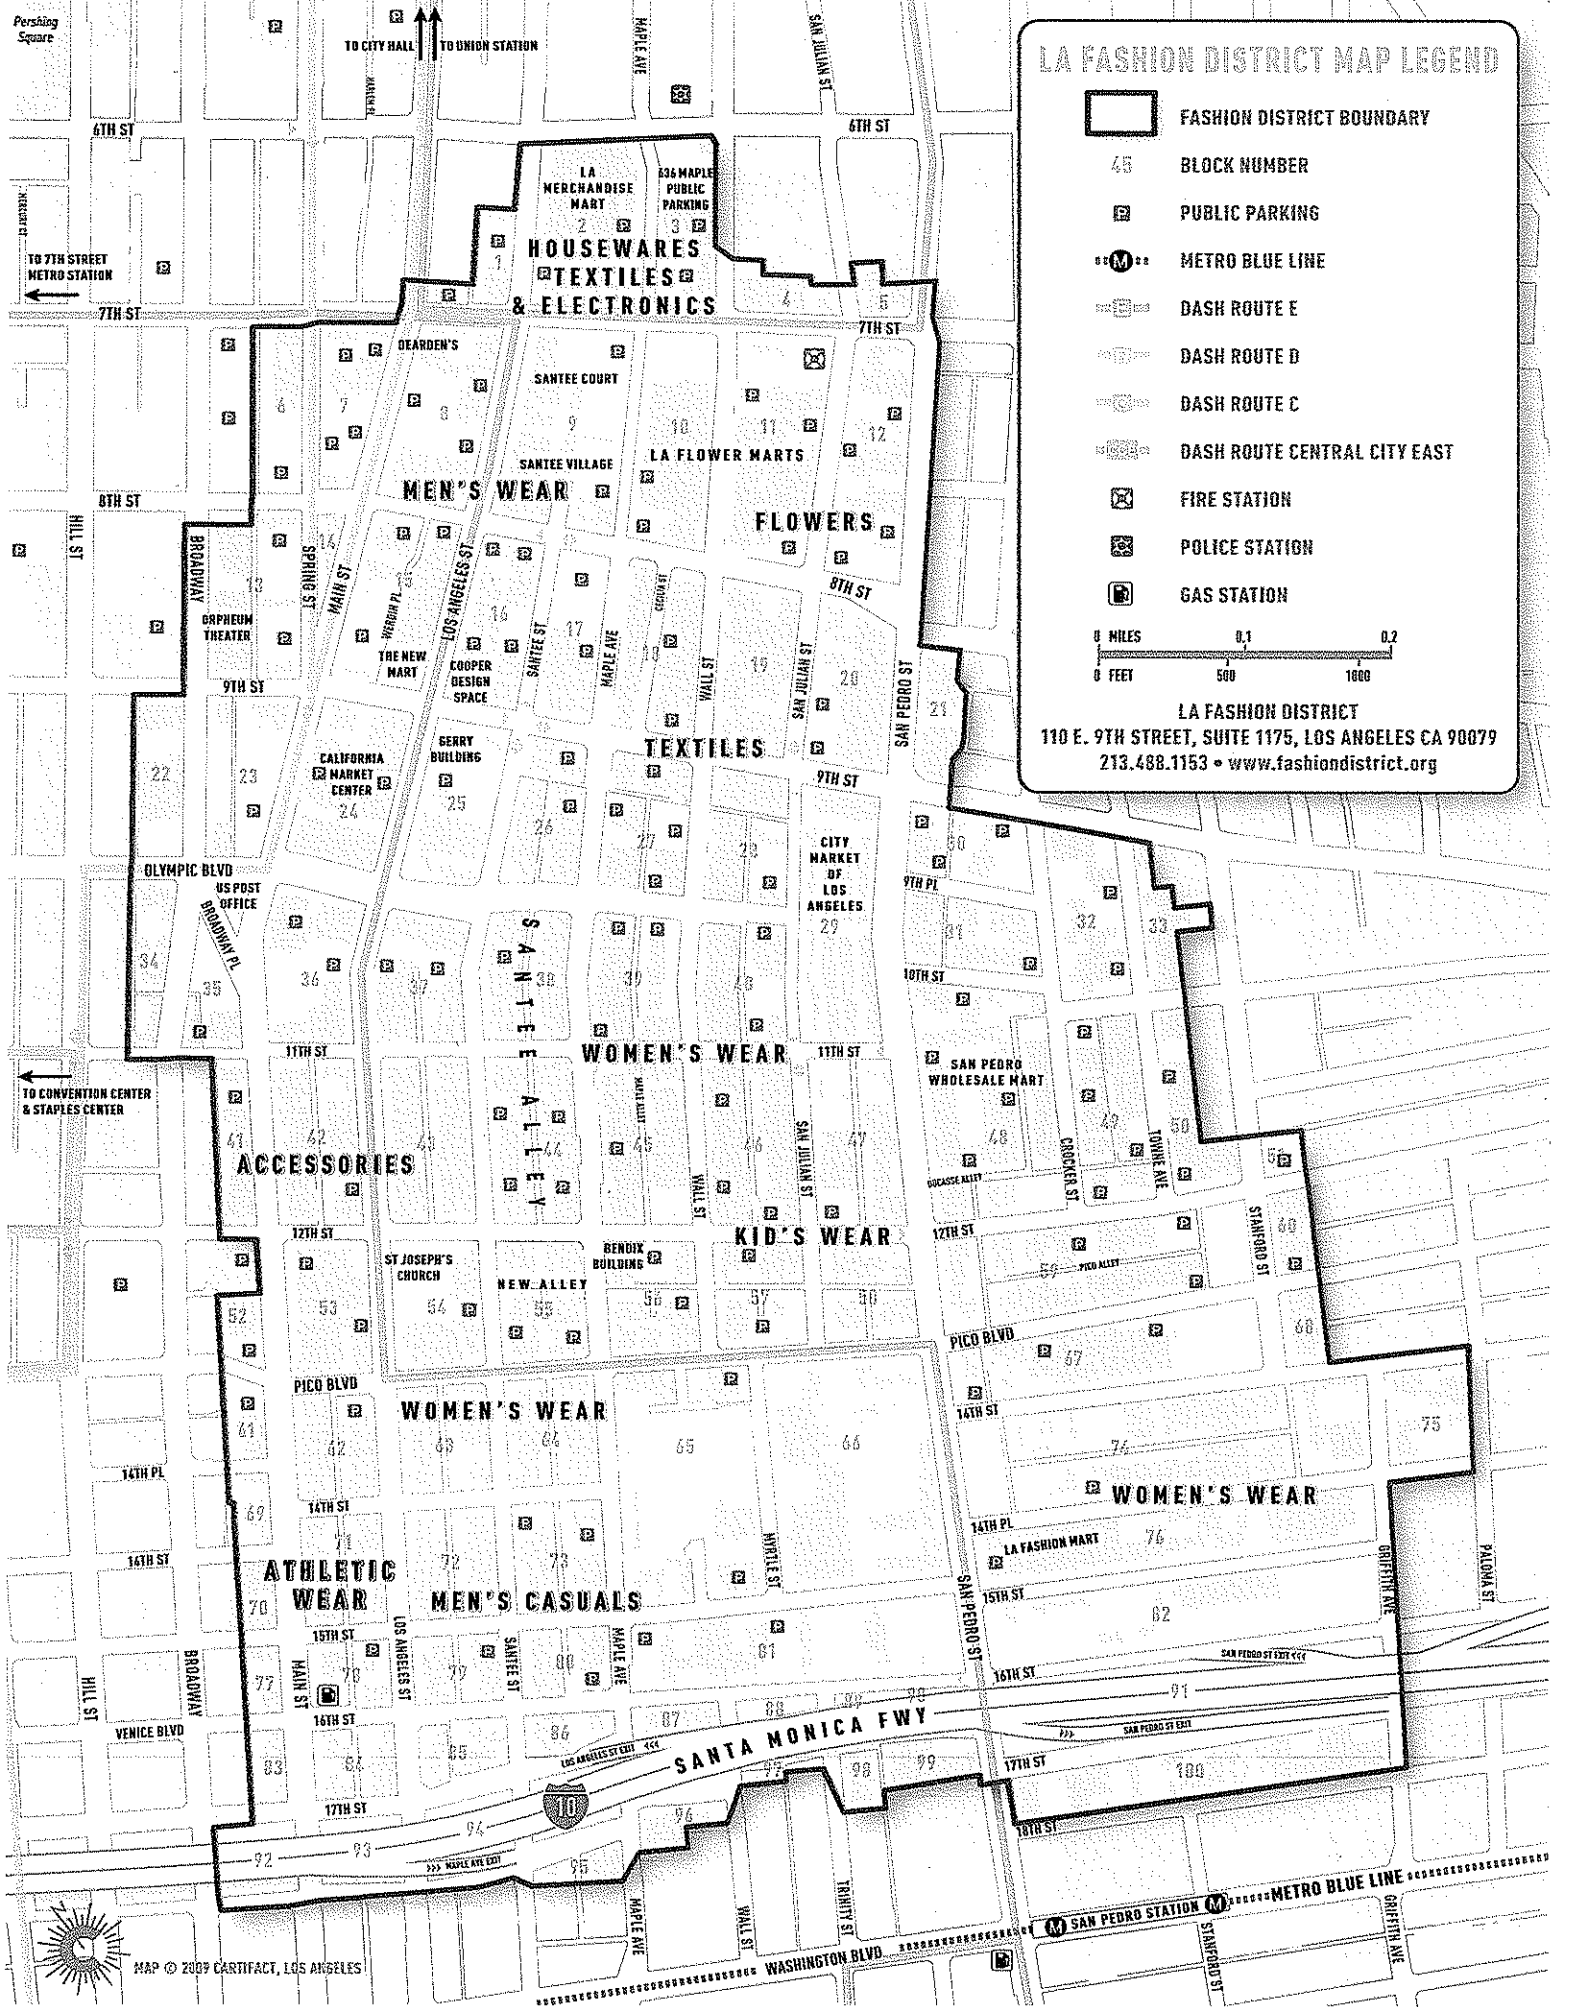

**Council File No. 12-0392  
LA Fashion District – Sidewalk Display**

**LA FASHION DISTRICT MAP LEGEND**

-  FASHION DISTRICT BOUNDARY
-  BLOCK NUMBER
-  PUBLIC PARKING
-  METRO BLUE LINE
-  DASH ROUTE E
-  DASH ROUTE D
-  DASH ROUTE C
-  DASH ROUTE CENTRAL CITY EAST
-  FIRE STATION
-  POLICE STATION
-  GAS STATION

### LA FASHION DISTRICT MAP LEGEND

- FASHION DISTRICT BOUNDARY
- BLOCK NUMBER
- PUBLIC PARKING
- METRO BLUE LINE
- DASH ROUTE E
- DASH ROUTE D
- DASH ROUTE C
- DASH ROUTE CENTRAL CITY EAST
- FIRE STATION
- POLICE STATION
- GAS STATION