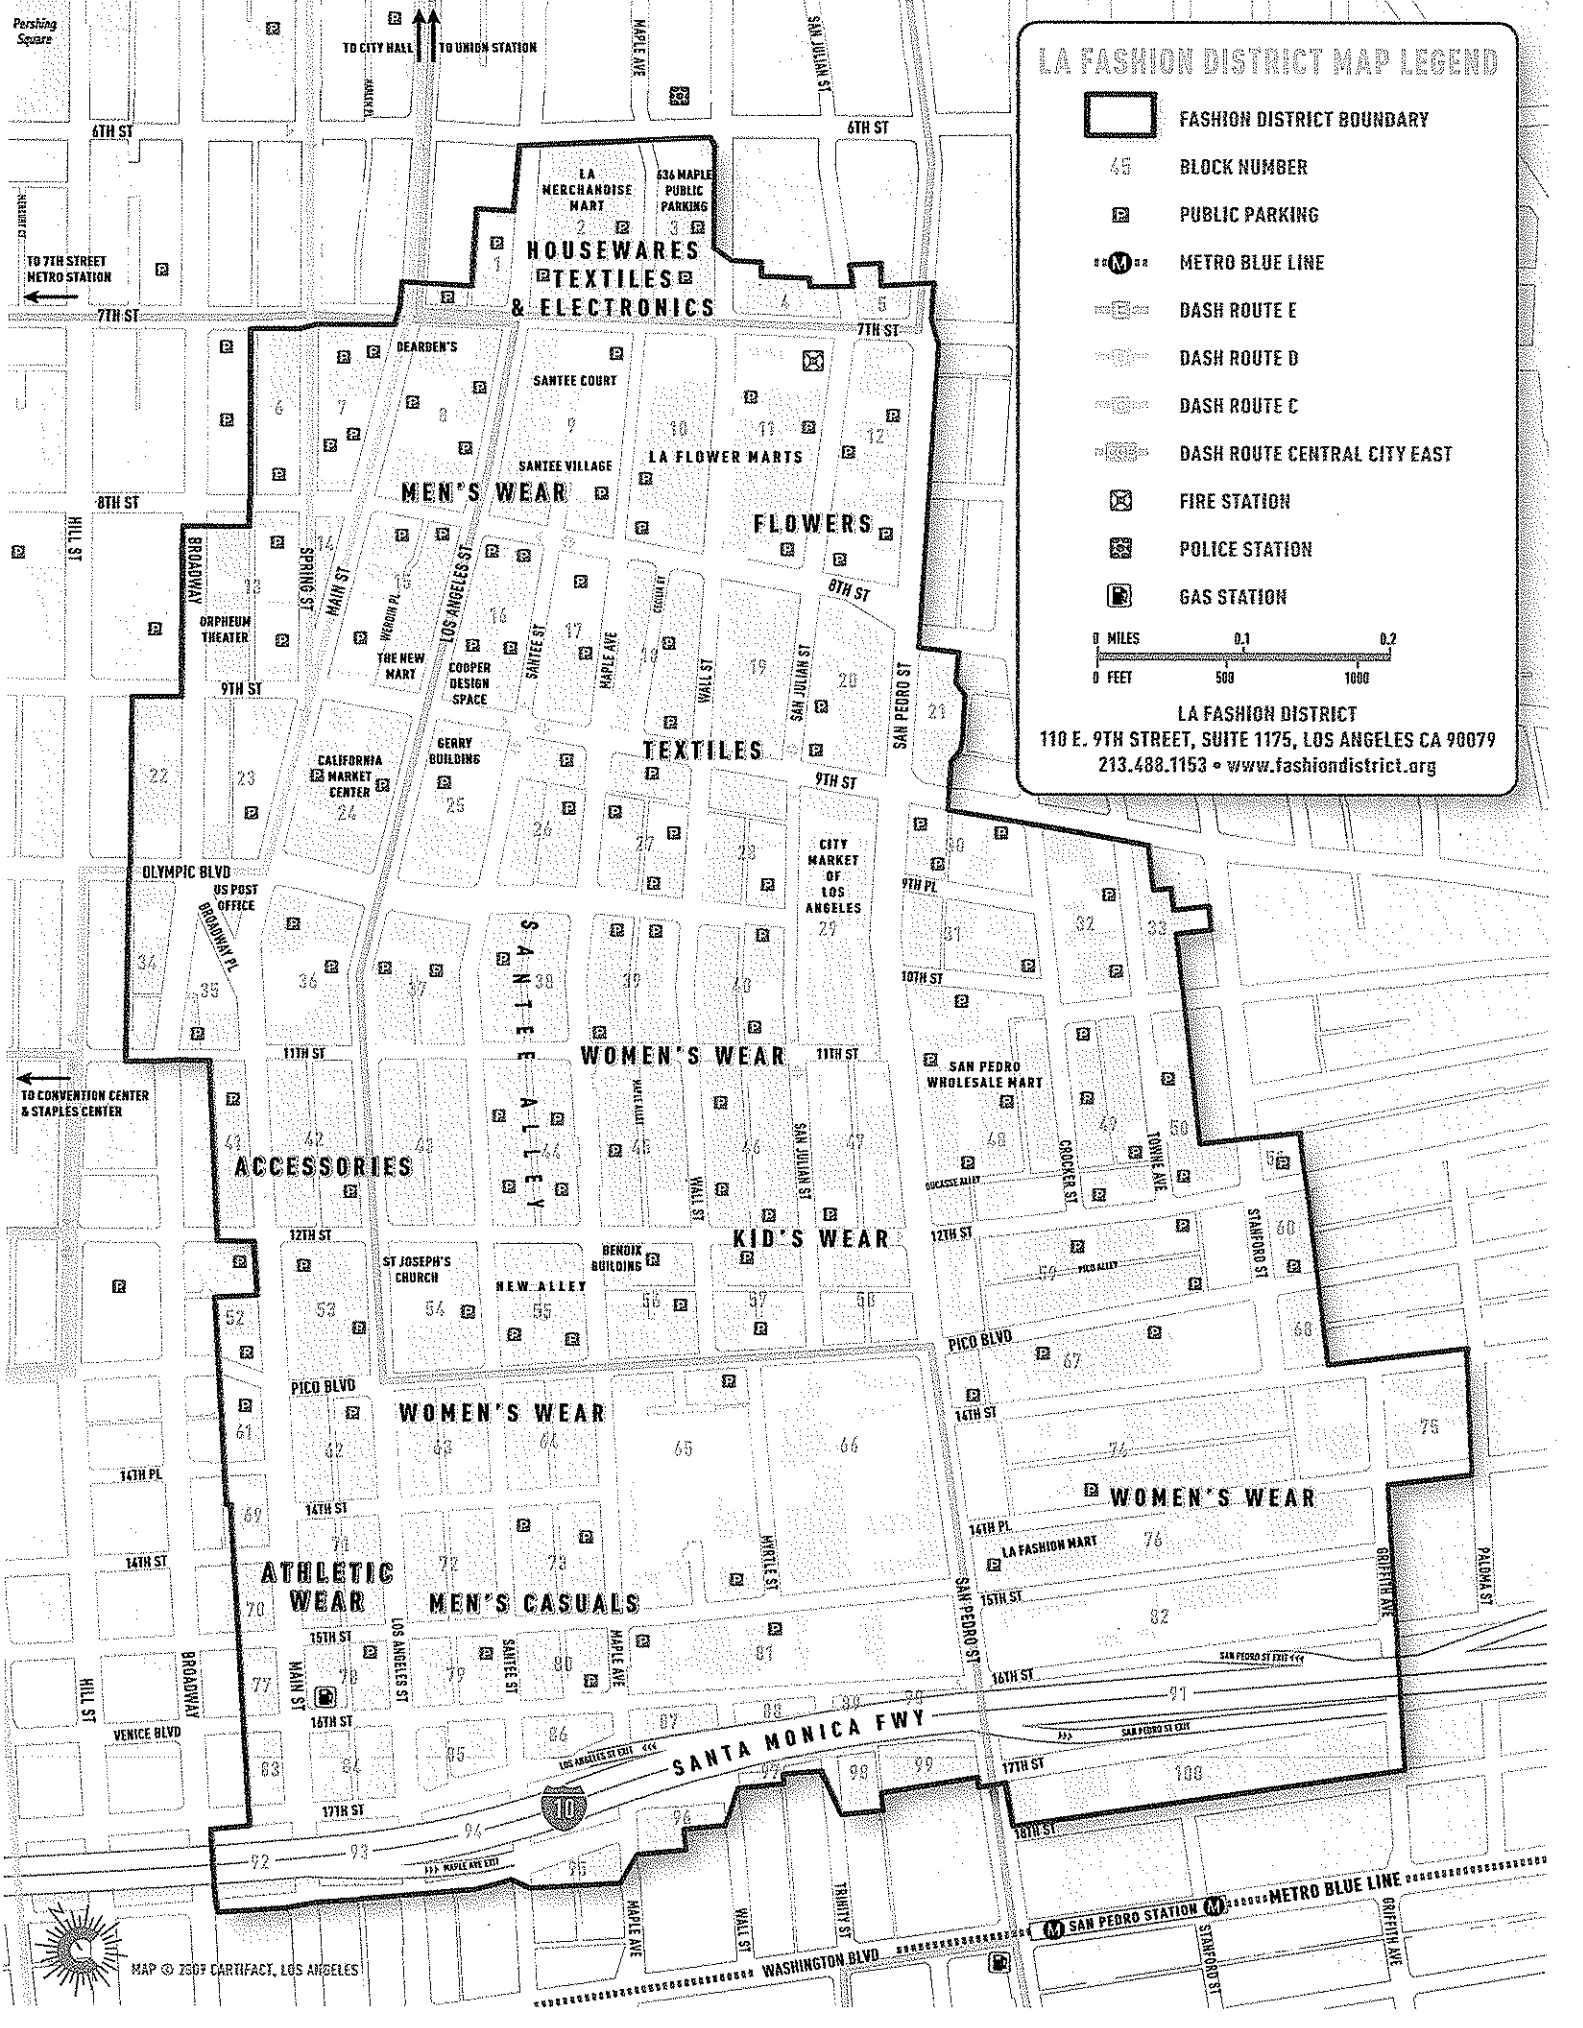

### LA FASHION DISTRICT MAP LEGEND

- FASHION DISTRICT BOUNDARY
- BLOCK NUMBER
- PUBLIC PARKING
- METRO BLUE LINE
- DASH ROUTE E
- DASH ROUTE D
- DASH ROUTE C
- DASH ROUTE CENTRAL CITY EAST
- FIRE STATION
- POLICE STATION
- GAS STATION