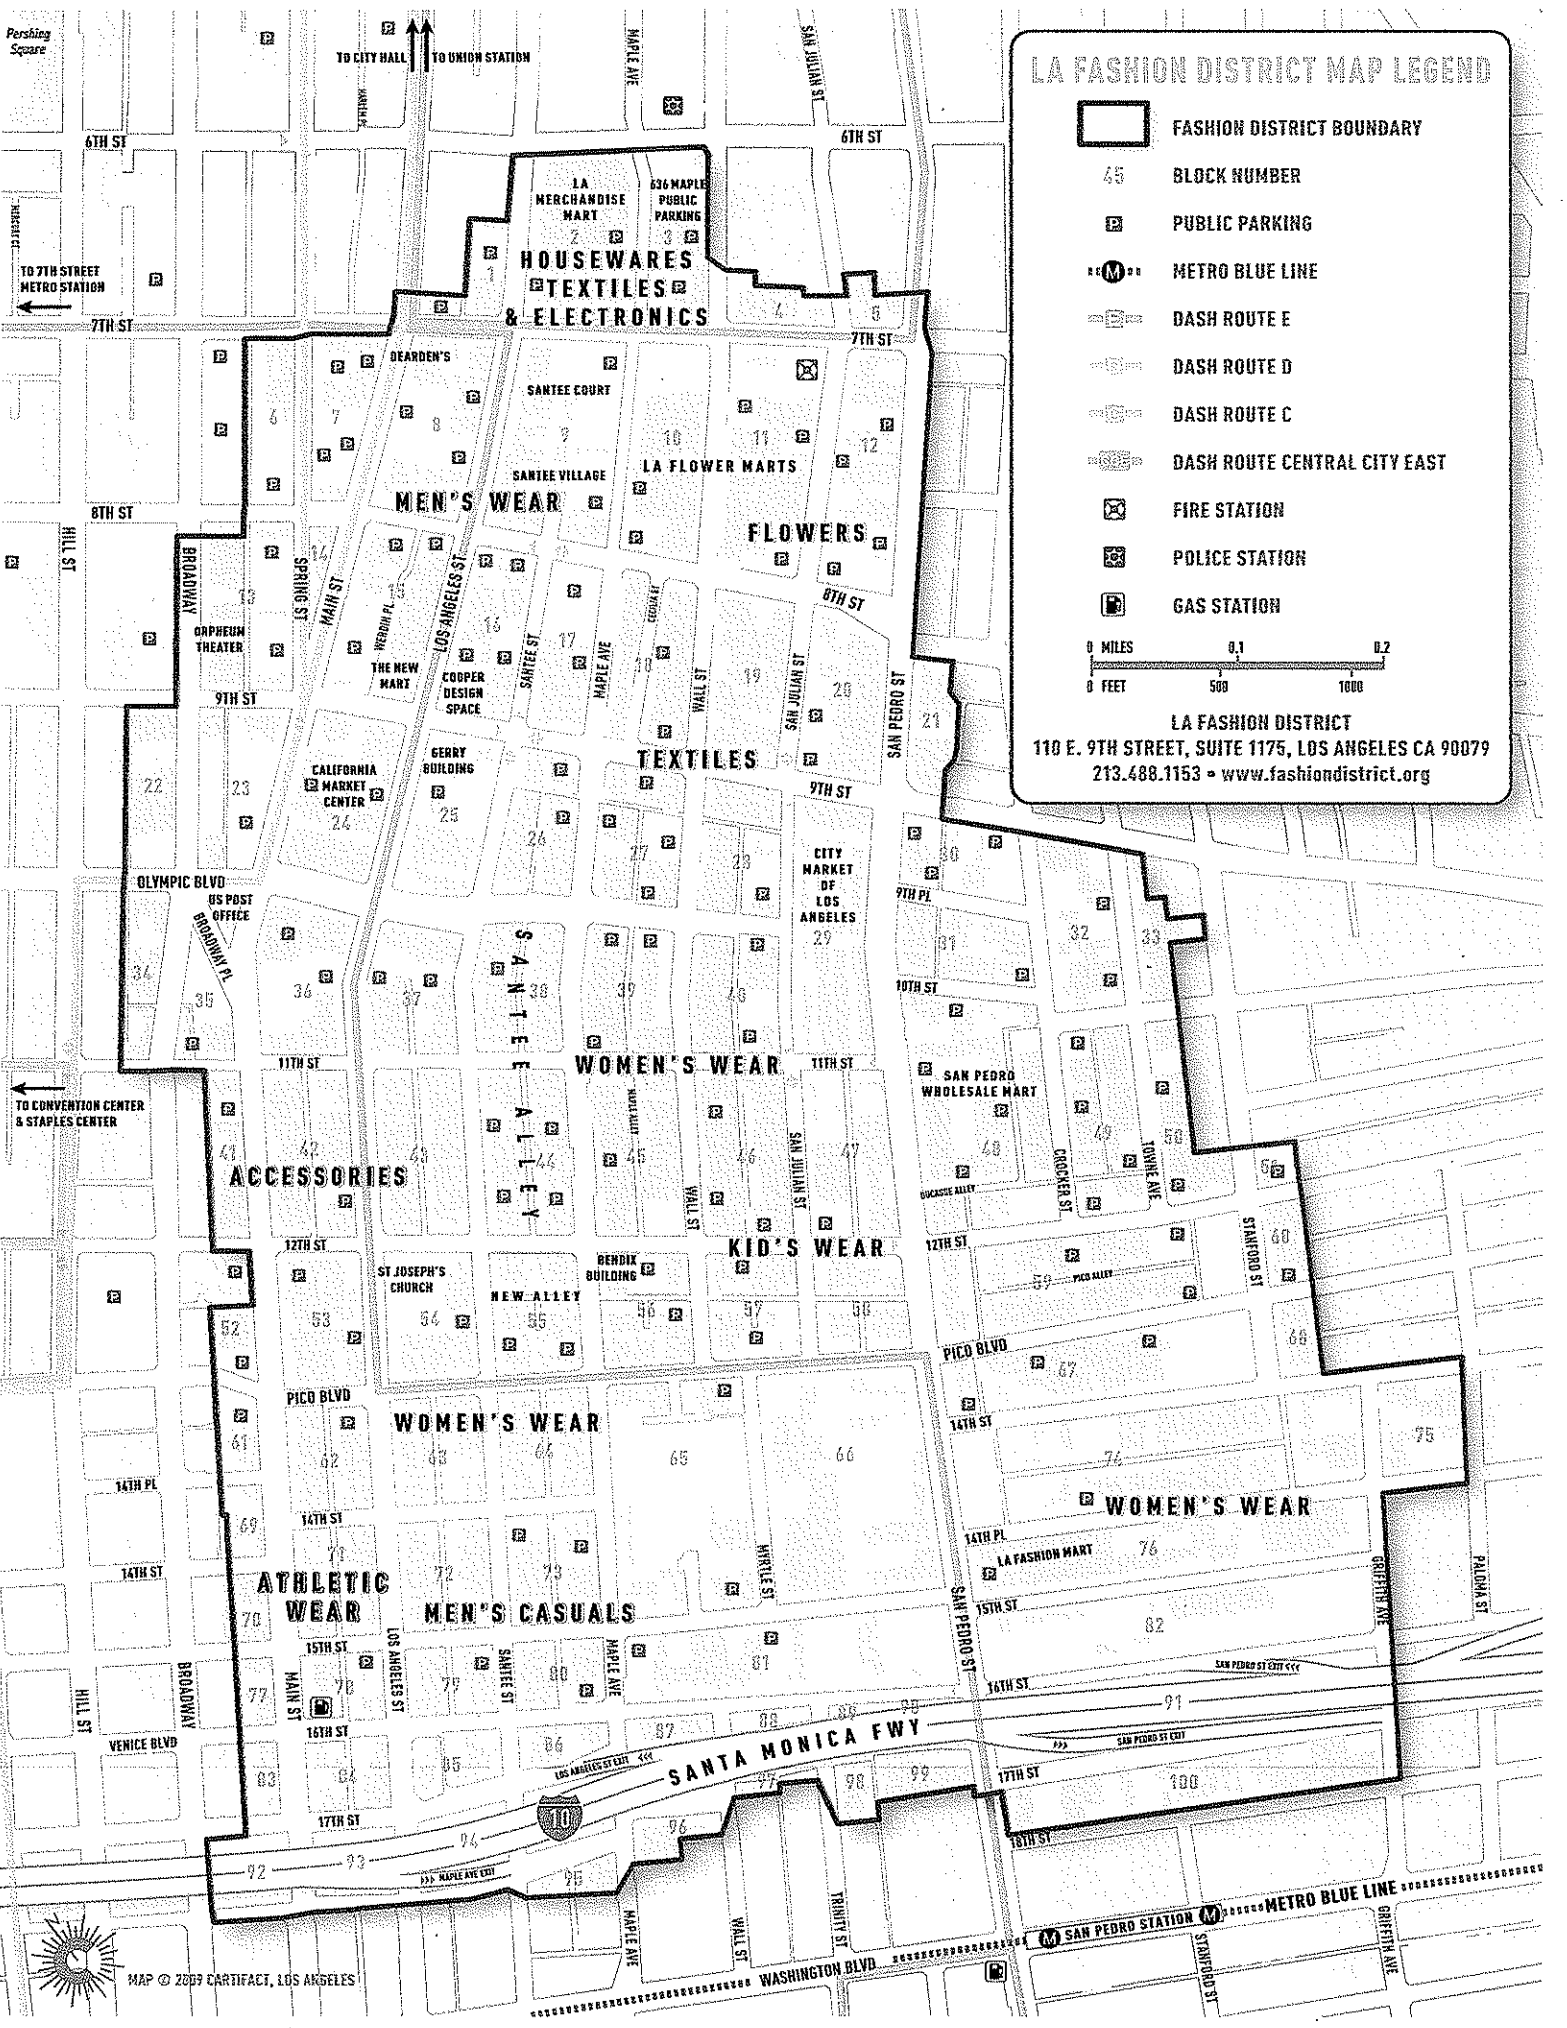

### LA FASHION DISTRICT MAP LEGEND

- FASHION DISTRICT BOUNDARY
- BLOCK NUMBER
- PUBLIC PARKING
- METRO BLUE LINE
- DASH ROUTE E
- DASH ROUTE D
- DASH ROUTE C
- DASH ROUTE CENTRAL CITY EAST
- FIRE STATION
- POLICE STATION
- GAS STATION