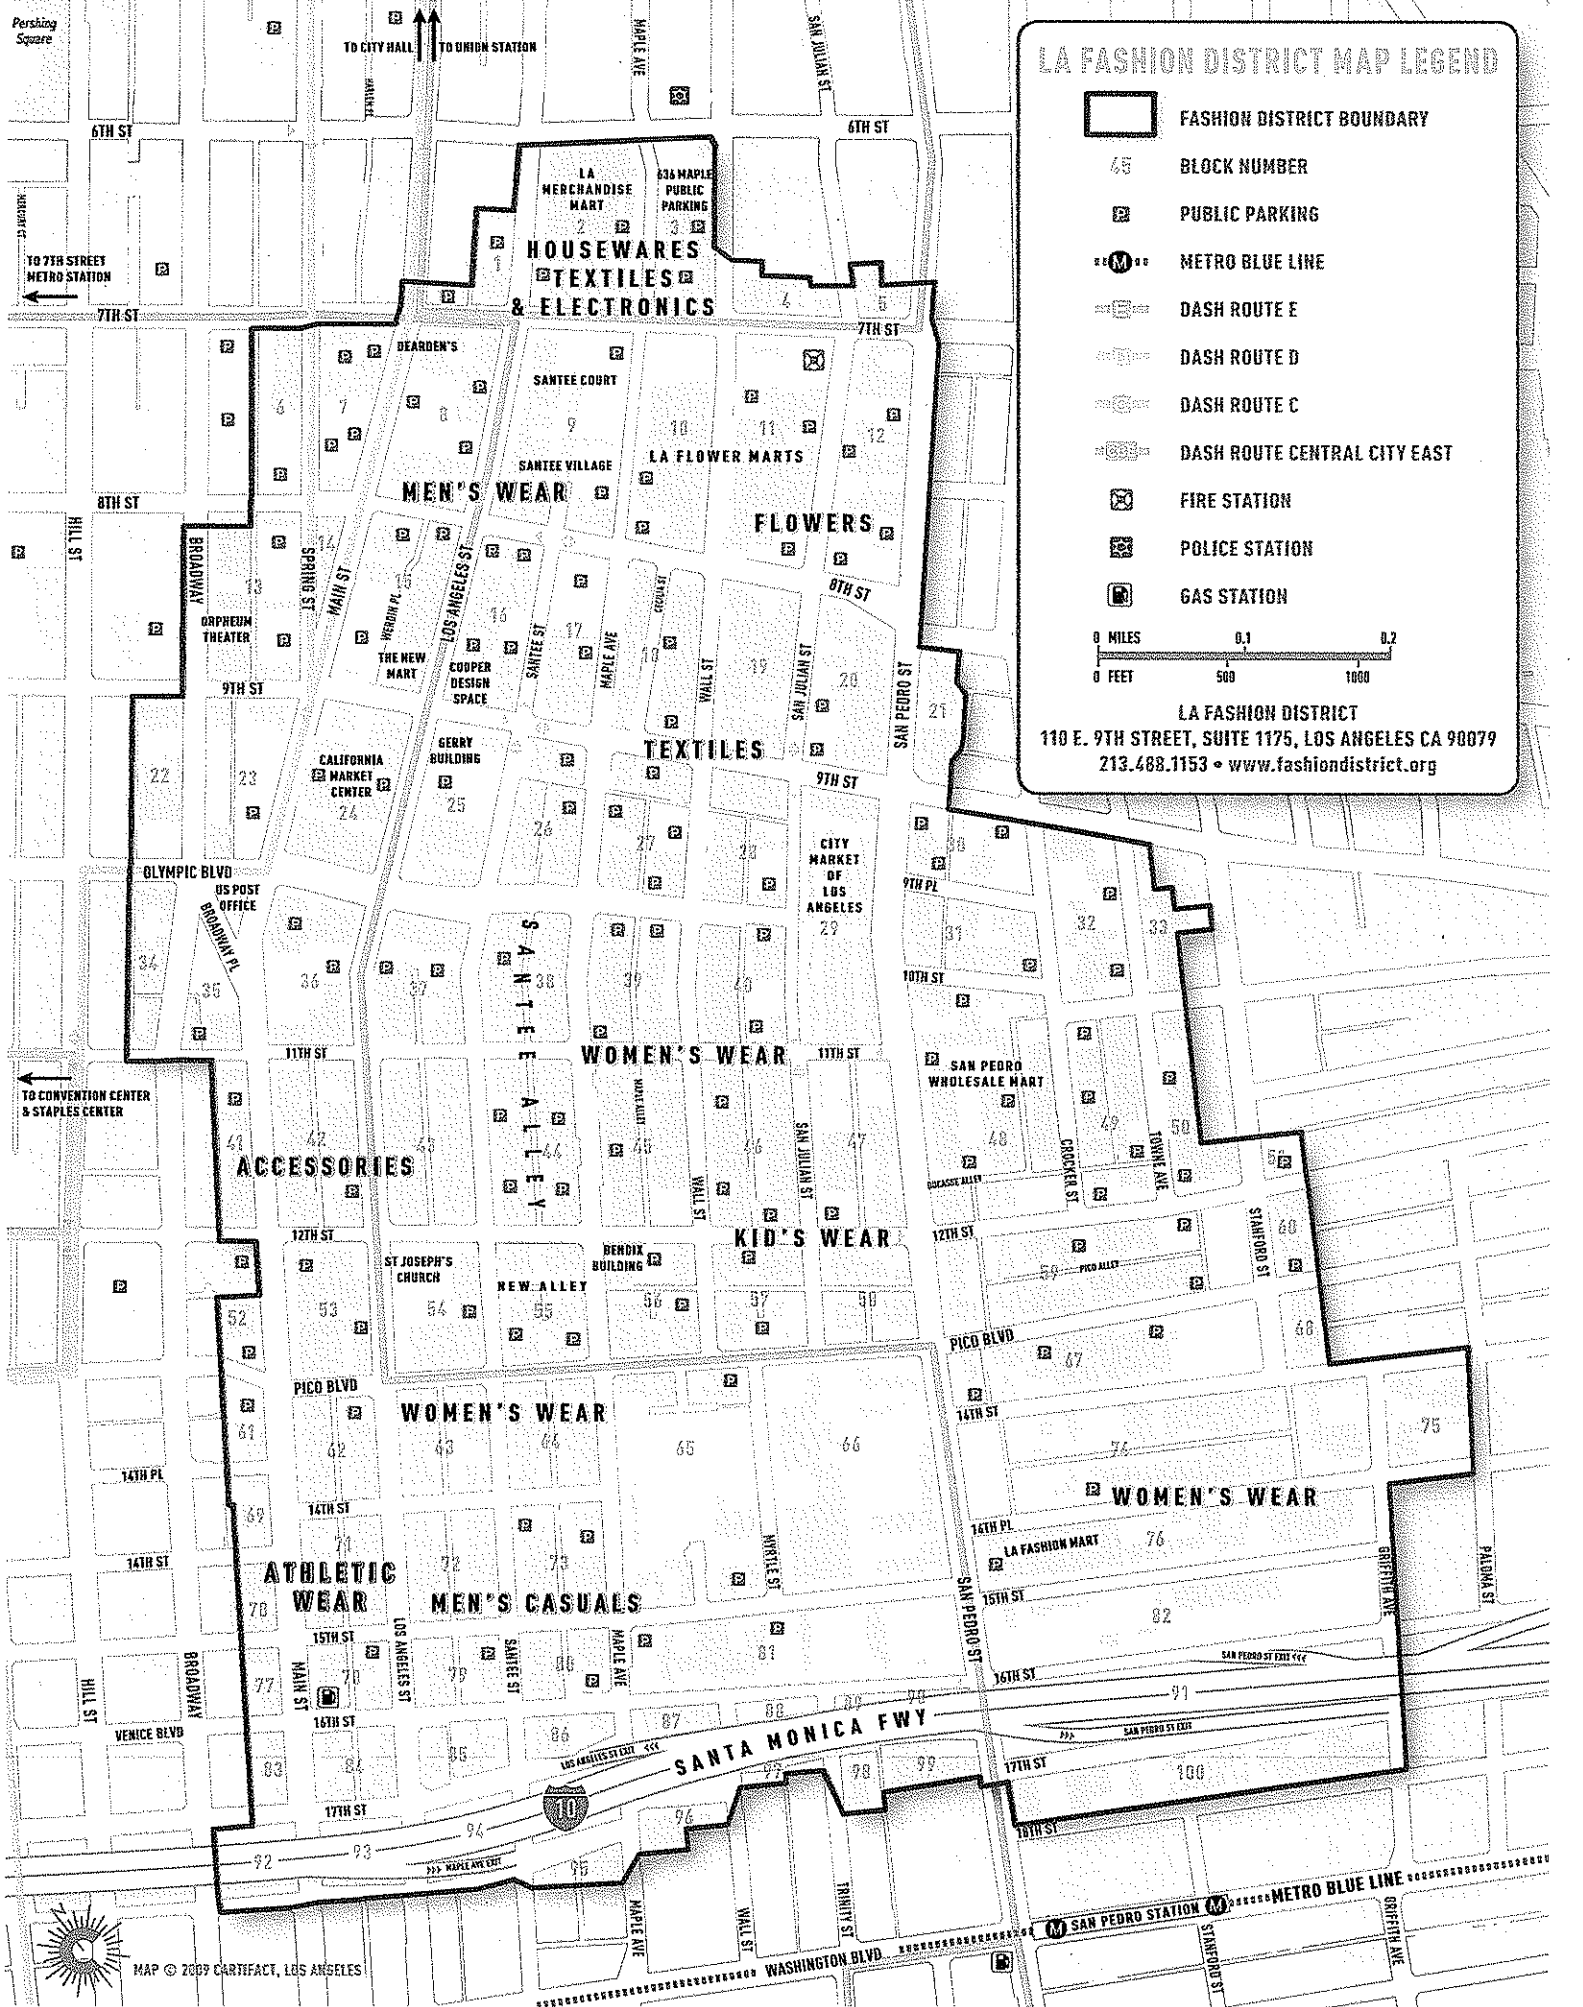

**Council File No. 12-0392  
LA Fashion District – Sidewalk Display**

**LA FASHION DISTRICT MAP LEGEND**

-  FASHION DISTRICT BOUNDARY
-  BLOCK NUMBER
-  PUBLIC PARKING
-  METRO BLUE LINE
-  DASH ROUTE E
-  DASH ROUTE D
-  DASH ROUTE C
-  DASH ROUTE CENTRAL CITY EAST
-  FIRE STATION
-  POLICE STATION
-  GAS STATION

### LA FASHION DISTRICT MAP LEGEND

- FASHION DISTRICT BOUNDARY
- BLOCK NUMBER
- PUBLIC PARKING
- METRO BLUE LINE
- DASH ROUTE E
- DASH ROUTE D
- DASH ROUTE C
- DASH ROUTE CENTRAL CITY EAST
- FIRE STATION
- POLICE STATION
- GAS STATION