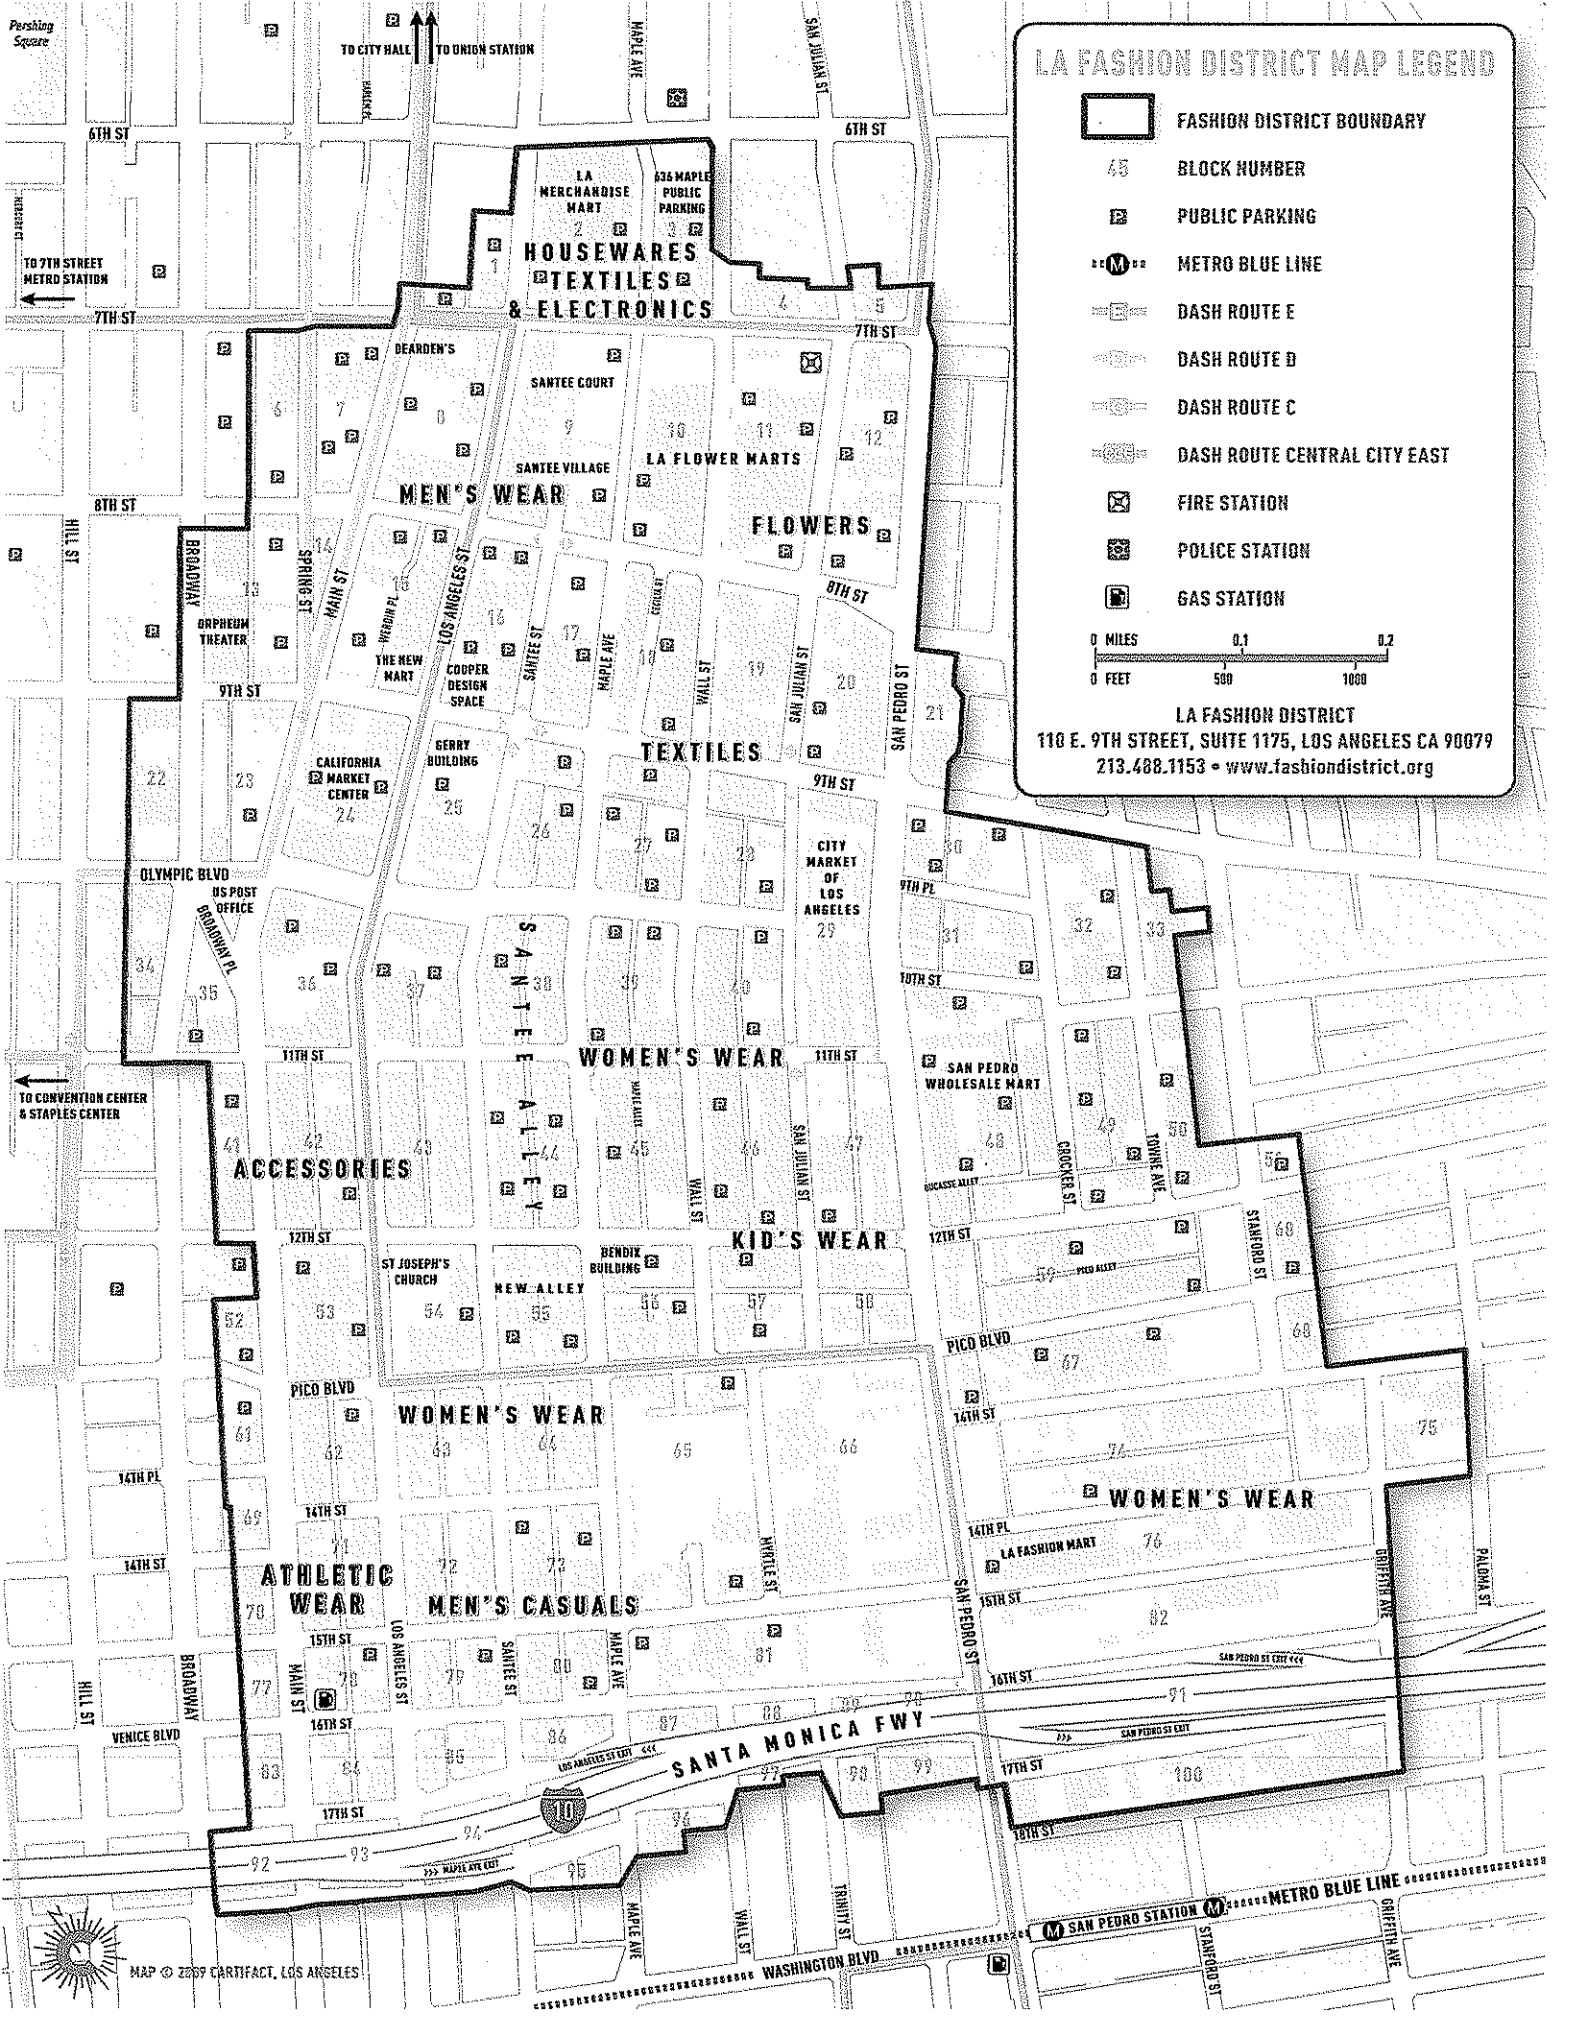

**Council File No. 12-0392  
LA Fashion District – Sidewalk Display**

**LA FASHION DISTRICT MAP LEGEND**

-  FASHION DISTRICT BOUNDARY
-  BLOCK NUMBER
-  PUBLIC PARKING
-  METRO BLUE LINE
-  DASH ROUTE E
-  DASH ROUTE D
-  DASH ROUTE C
-  DASH ROUTE CENTRAL CITY EAST
-  FIRE STATION
-  POLICE STATION
-  GAS STATION

### LA FASHION DISTRICT MAP LEGEND

- FASHION DISTRICT BOUNDARY
- BLOCK NUMBER
- PUBLIC PARKING
- METRO BLUE LINE
- DASH ROUTE E
- DASH ROUTE D
- DASH ROUTE C
- DASH ROUTE CENTRAL CITY EAST
- FIRE STATION
- POLICE STATION
- GAS STATION