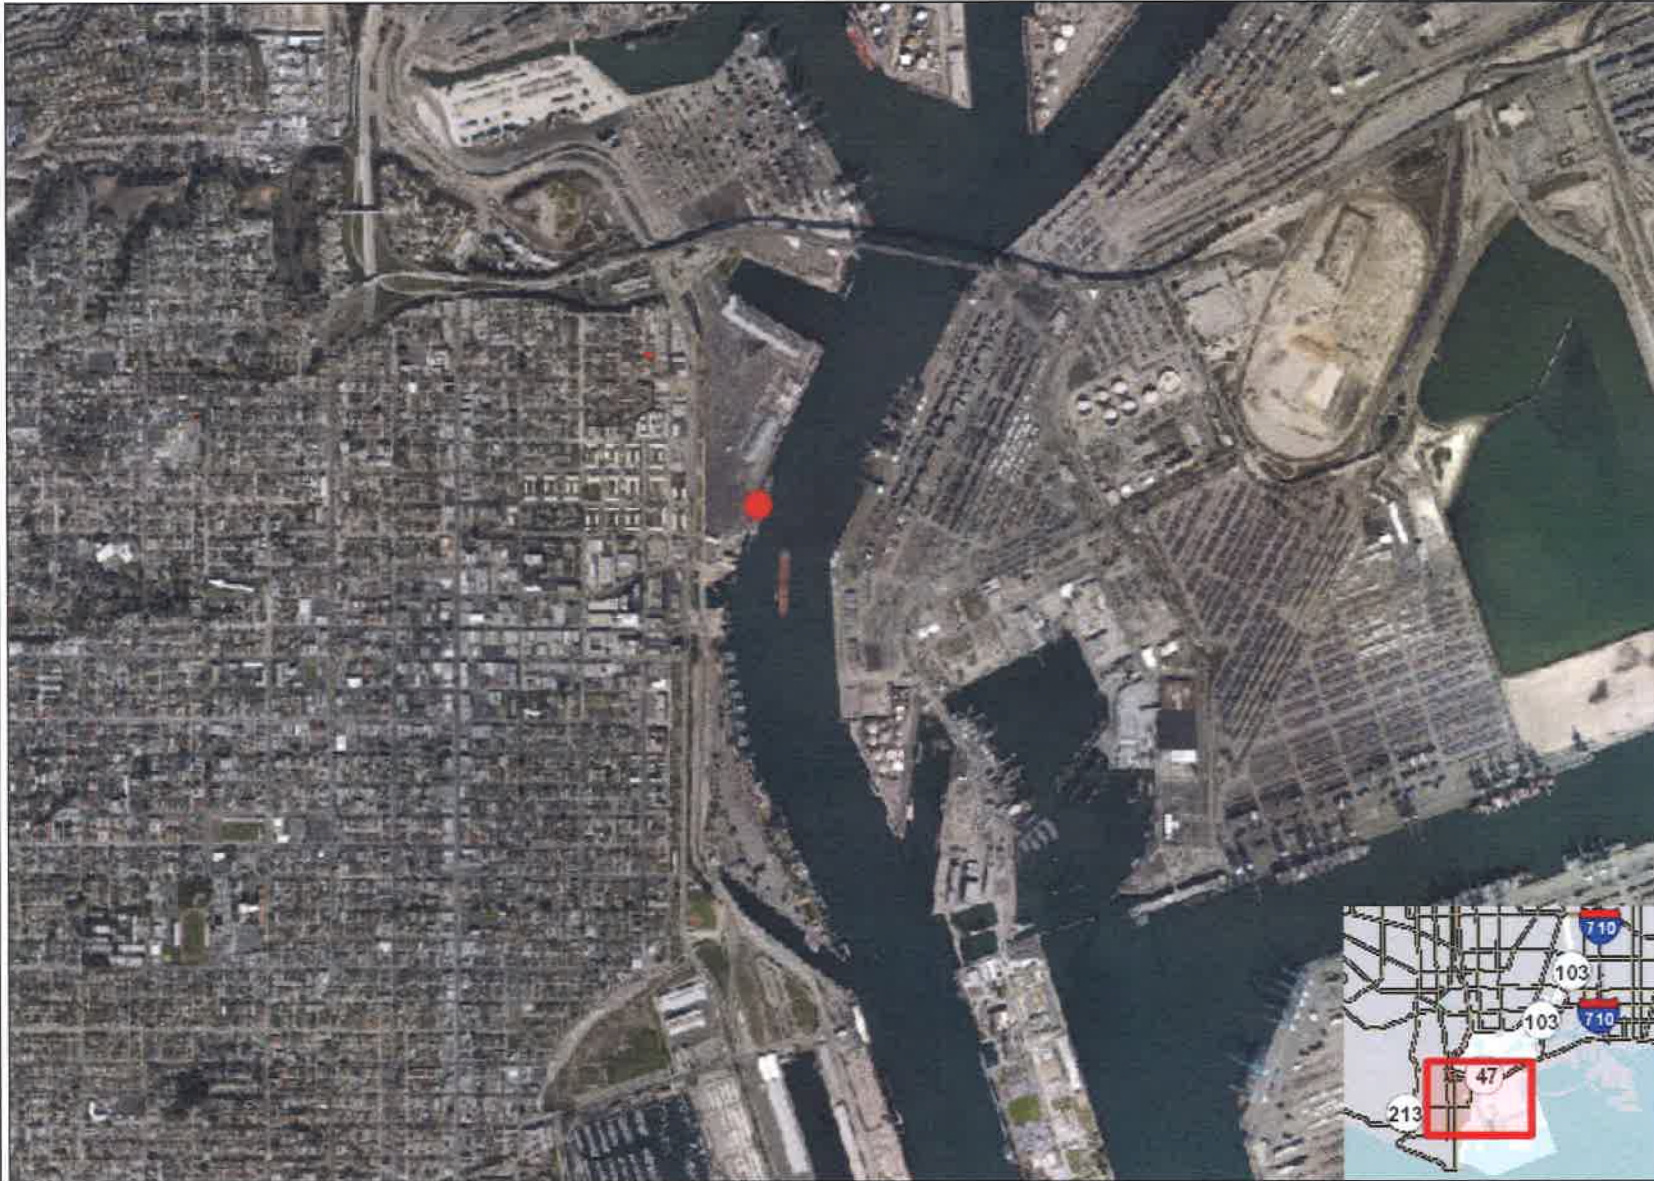

Pacific Battleship Center (USS Iowa)

Date Printed: 26 April 2017

Legend

SCALE 1: 28,403
4,733.8 0 4,733.8 Feet
Projection: WGS_1984_Web_Mercator_Auxiliary_Sphere

This map is a user generated static output from an Internet mapping site and is for reference only. Data layers that appear on this map may or may not be accurate, current, or otherwise reliable.

THIS MAP IS NOT TO BE USED FOR NAVIGATION

TRANSMITTAL 2