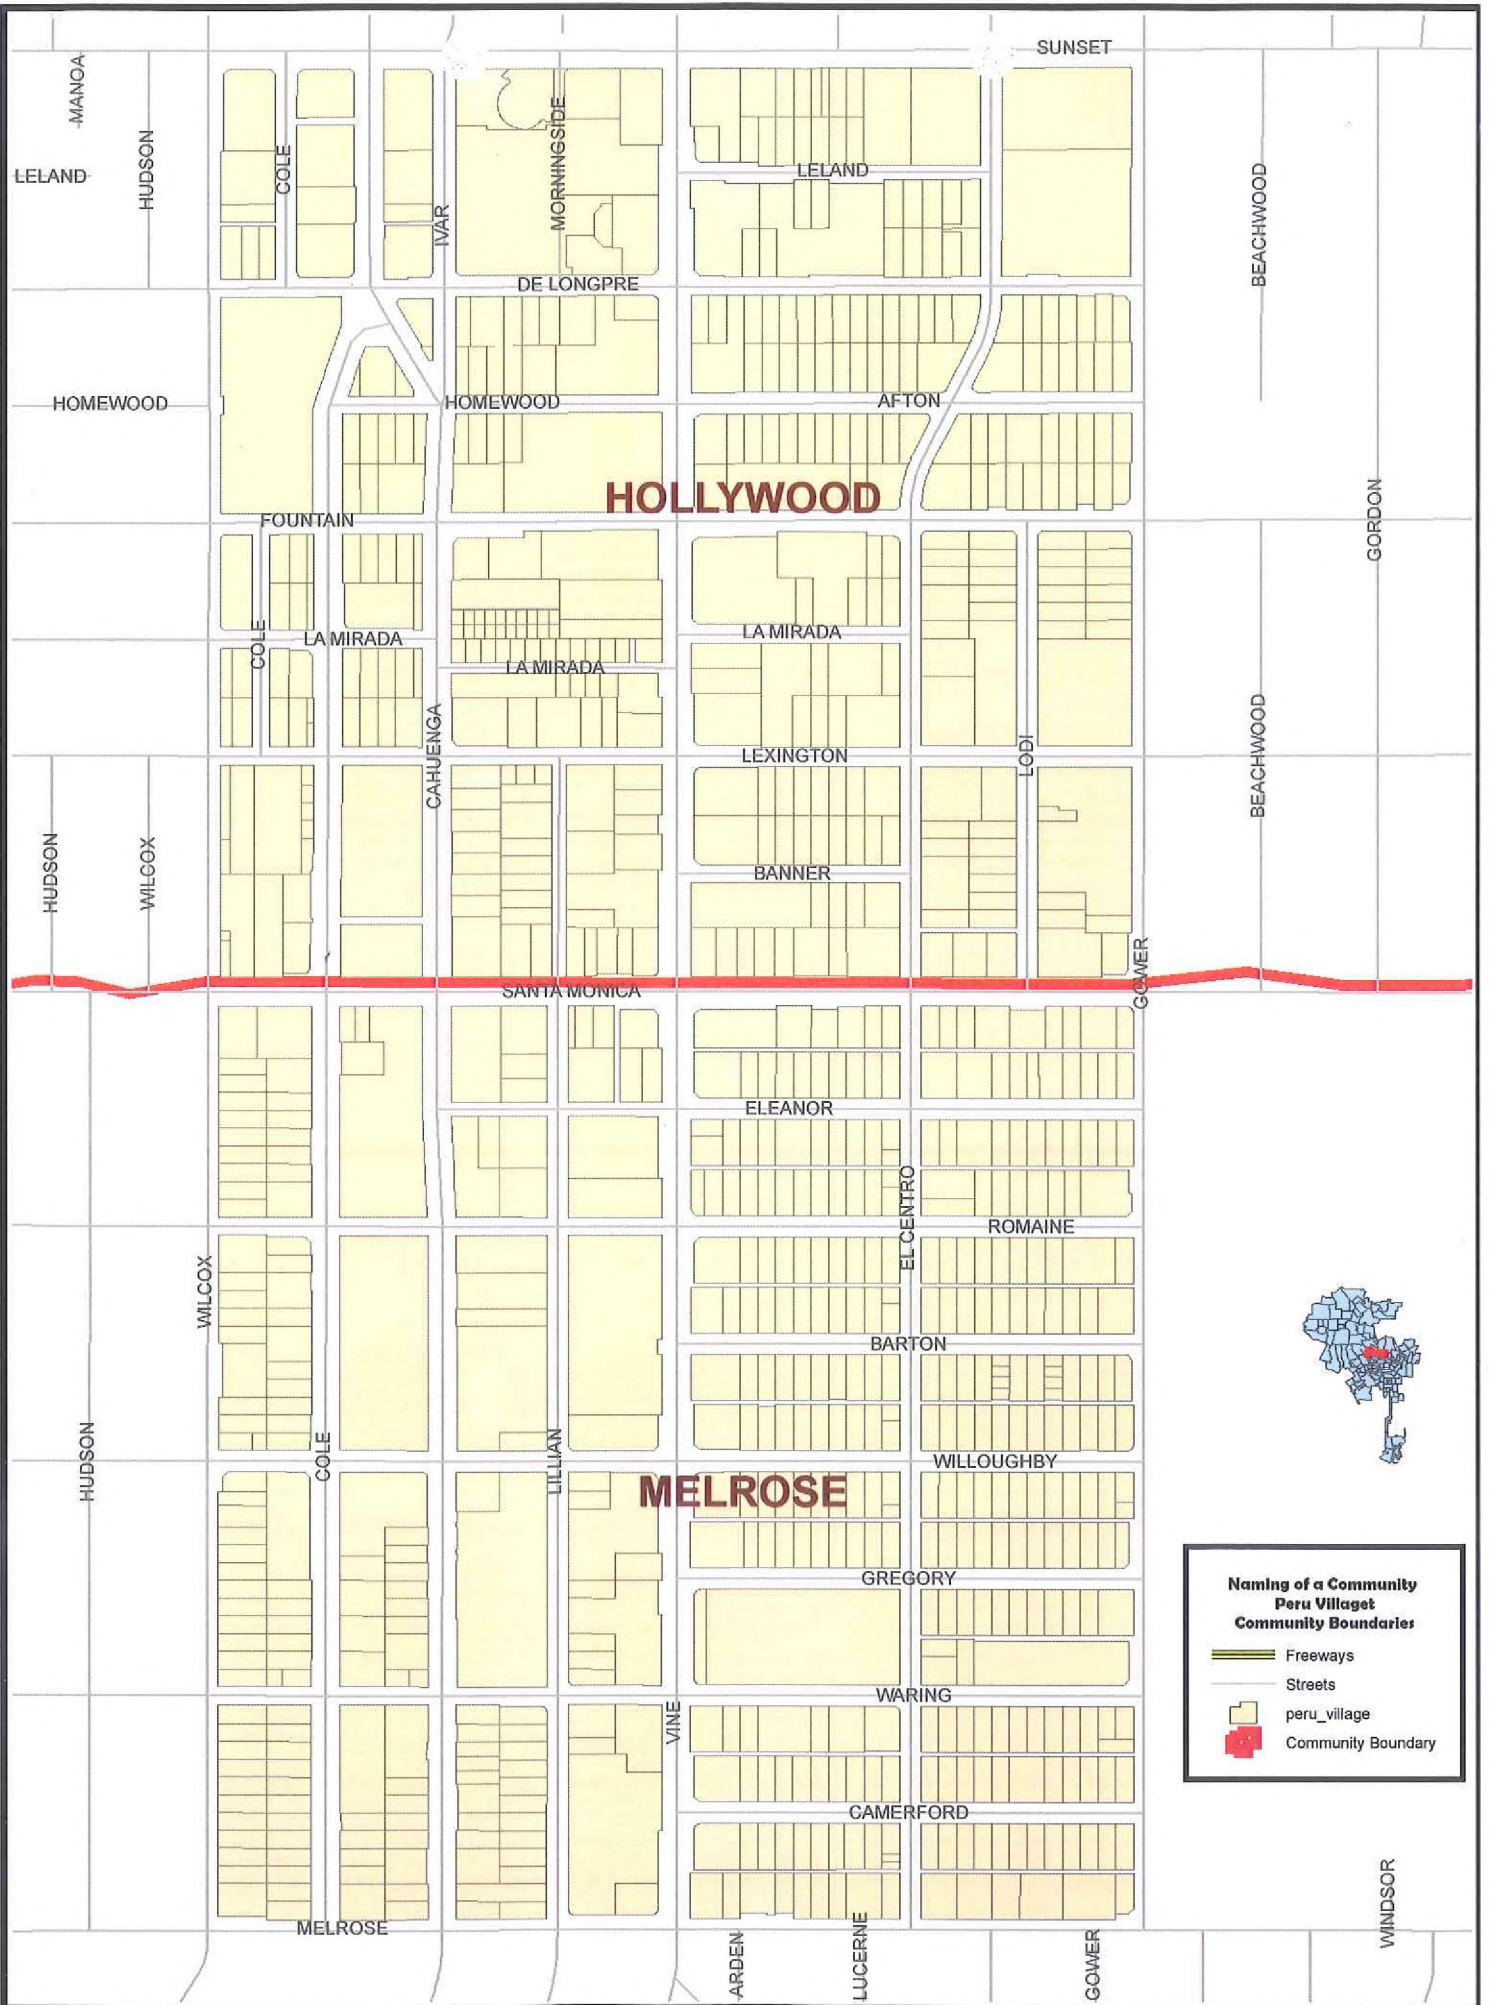

Subject: Renaming of Community area as Peru Village – CF 12-1914

The Bureau of Engineering has reviewed the application submitted to change the community name of a neighborhood in the Hollywood Melrose Area as Peru Village. This area is part of the Hollywood Community Plan and extends over parts of the communities commonly known as Hollywood and Melrose. The proposed area is partly in the Central Hollywood Neighborhood Council and partly in the Hollywood Studio District Neighborhood Council. This application would officially set the boundaries of the community.

The attached maps show the parcels in the area that are proposed to be included in the new community as shown on the application and shows the boundaries of the neighborhood councils, council districts, community plans, and historical community boundaries.

WINDSOR

CD 4 Tom LaBonge

CD 13 Eric Garcetti

CD 4 Tom LaBonge

Naming of a Community Peru Villaget Council Districts

-  Freeways
-  Streets
-  peru_villaget
-  Council District

WINDSOR

Naming of a Community Peru Villaget Community Plans

-  Freeways
-  Streets
-  peru_villaget
-  Community Plans

WILSHIRE

**Naming of a Community
Peru Villaget
Community Boundaries**

-  Freeways
-  Streets
-  peru_villaget
-  Community Boundary