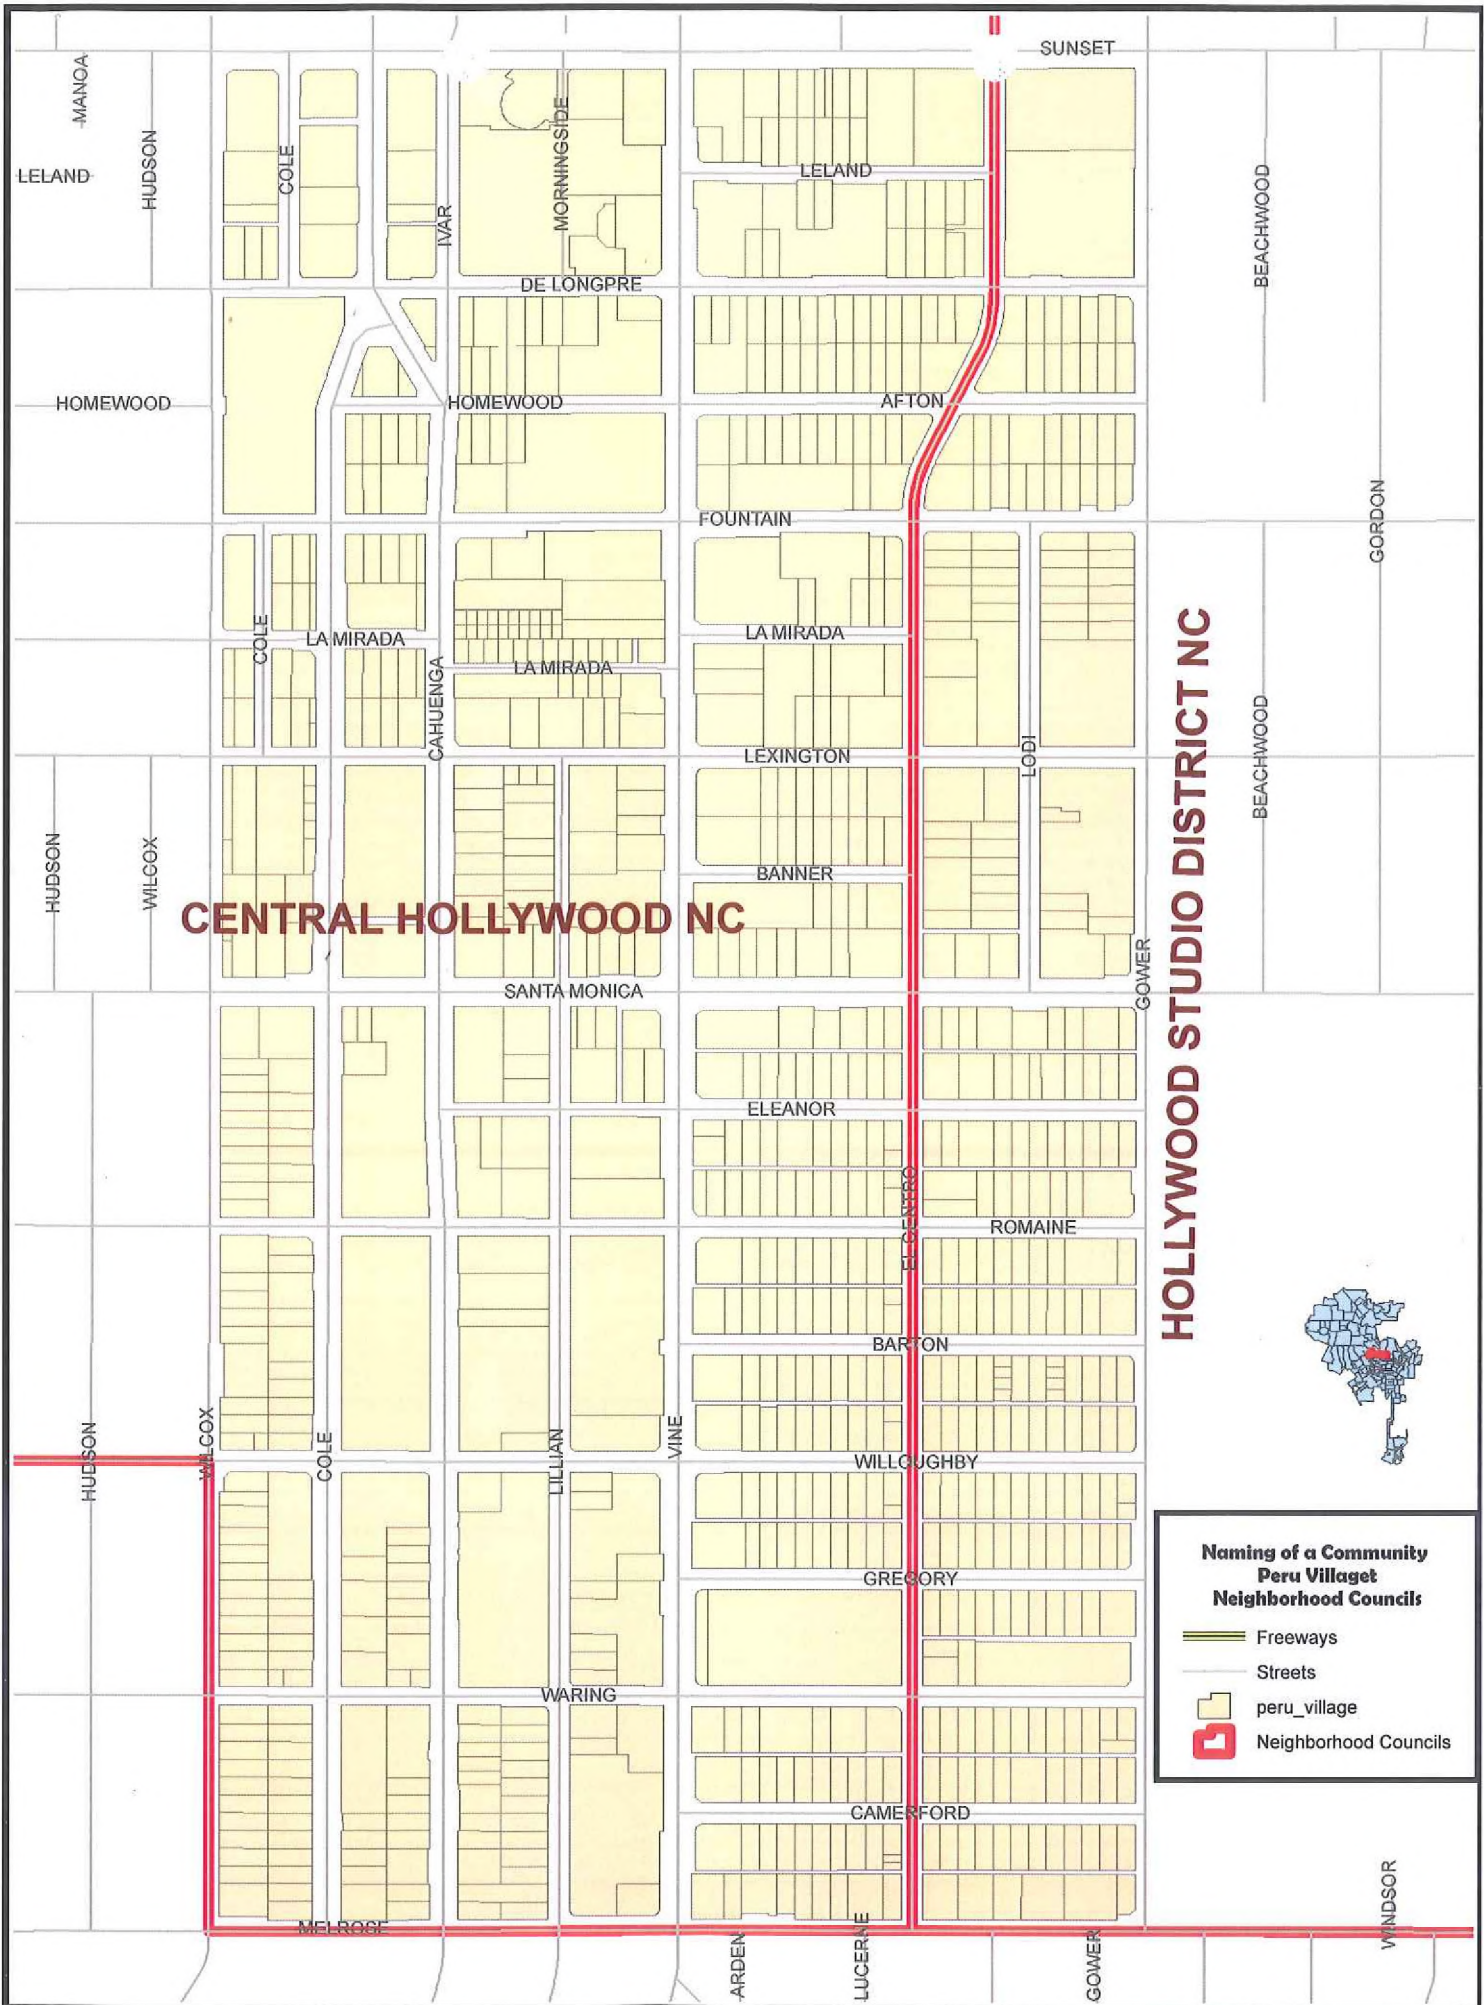

CENTRAL HOLLYWOOD NC

HOLLYWOOD STUDIO DISTRICT NC

**Naming of a Community
Peru Villaget
Neighborhood Councils**

- Freeways
- Streets
- peru_villaget
- Neighborhood Councils

WINDSOR