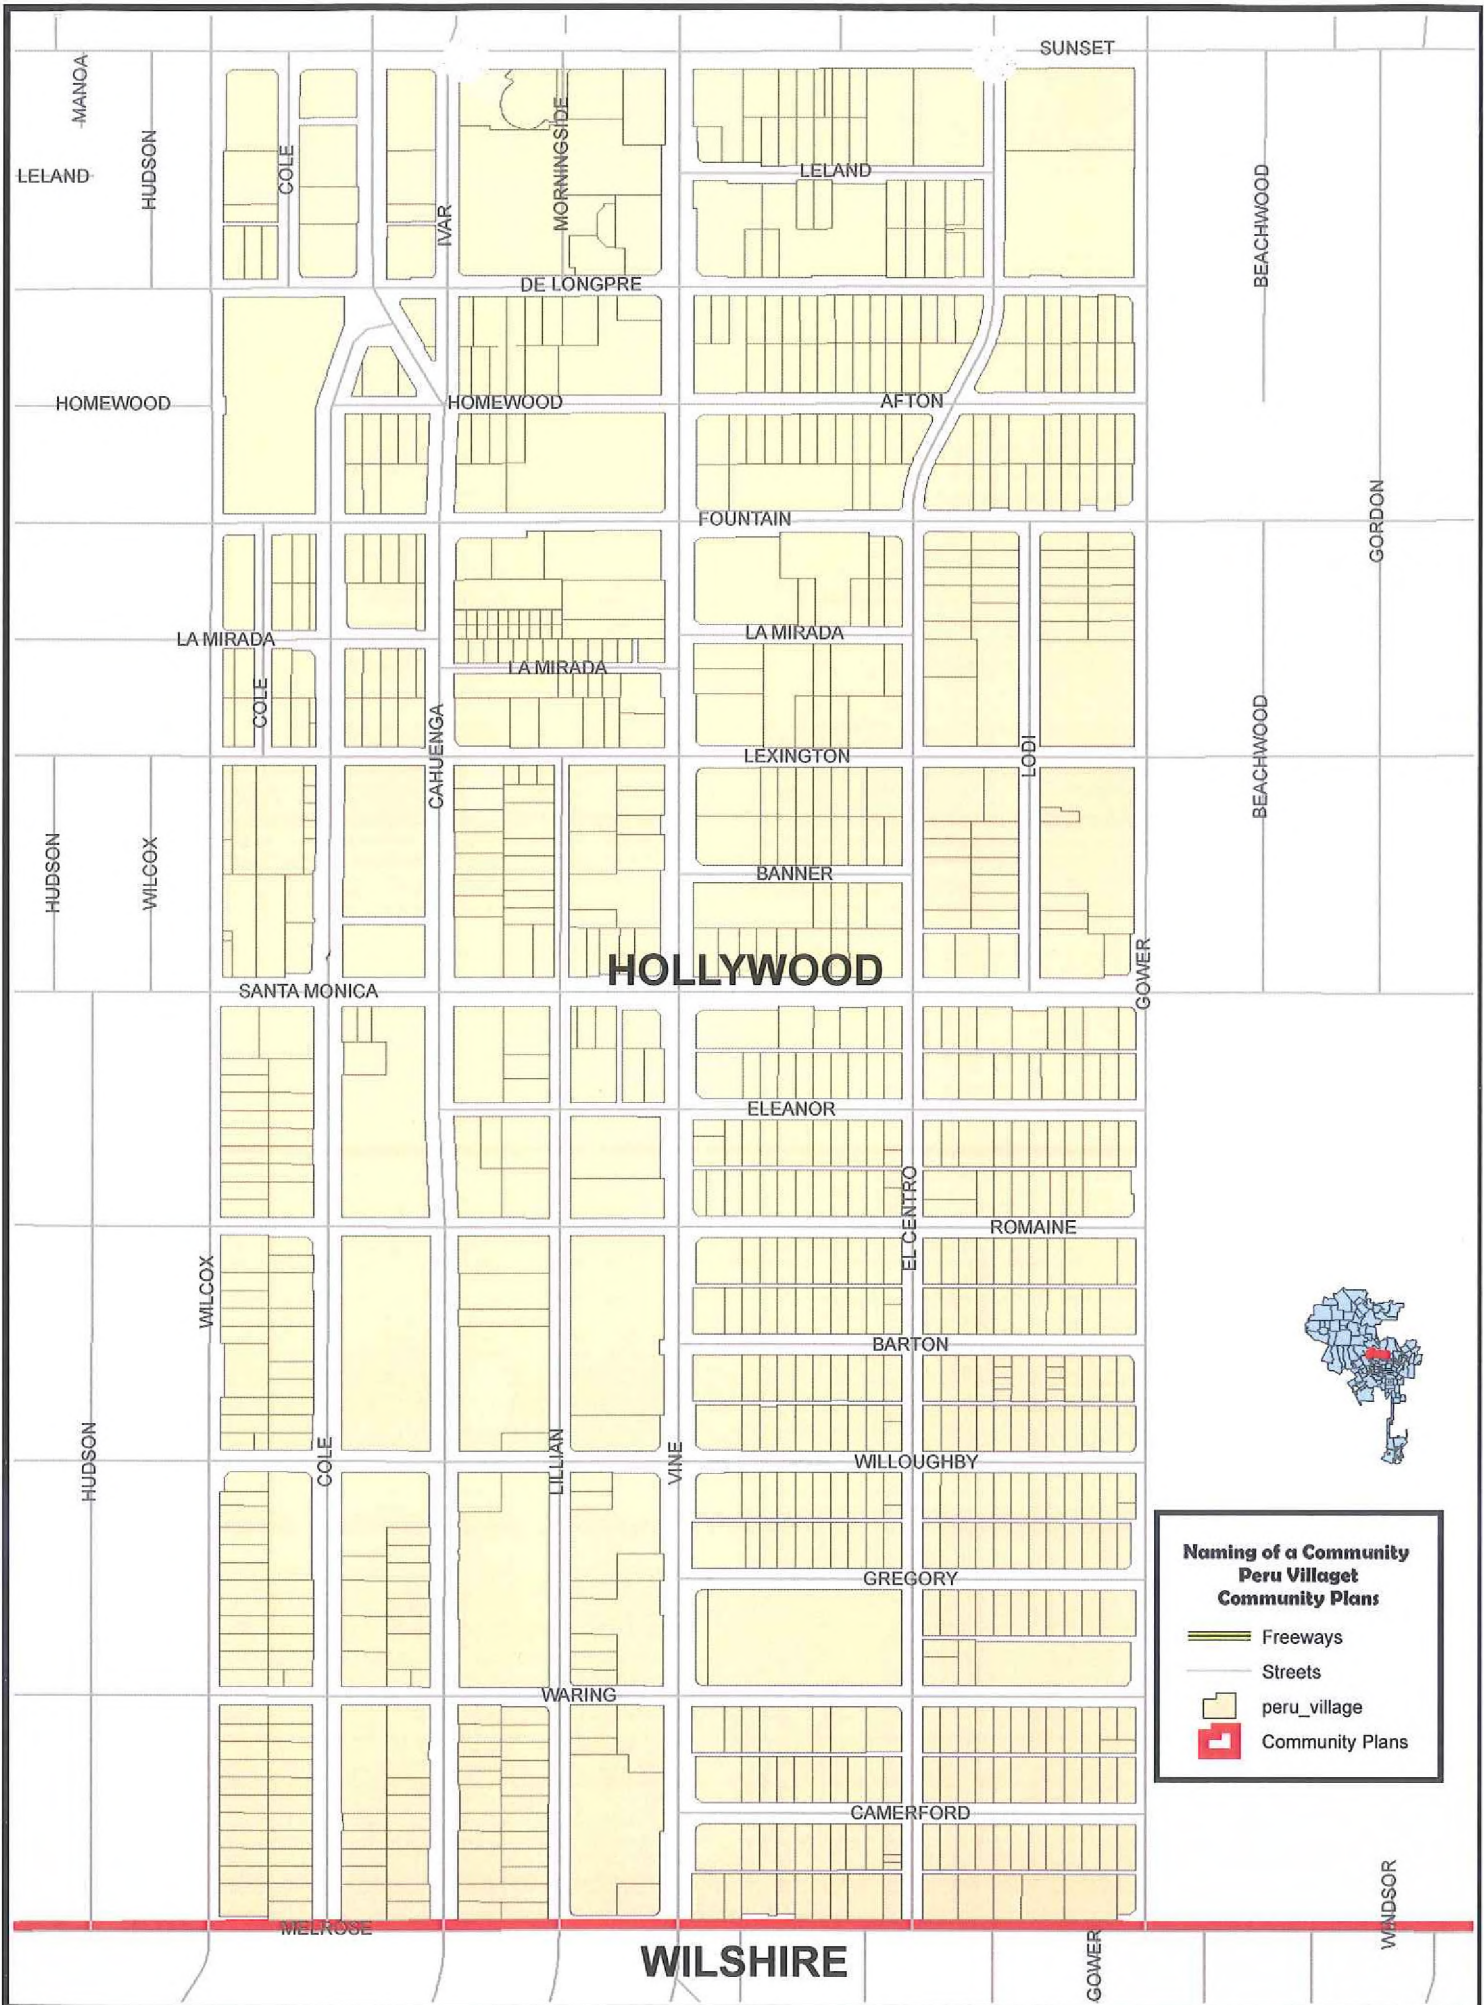

Naming of a Community Peru Villaget Community Plans

- Freeways
- Streets
- peru_villaget
- Community Plans

WILSHIRE