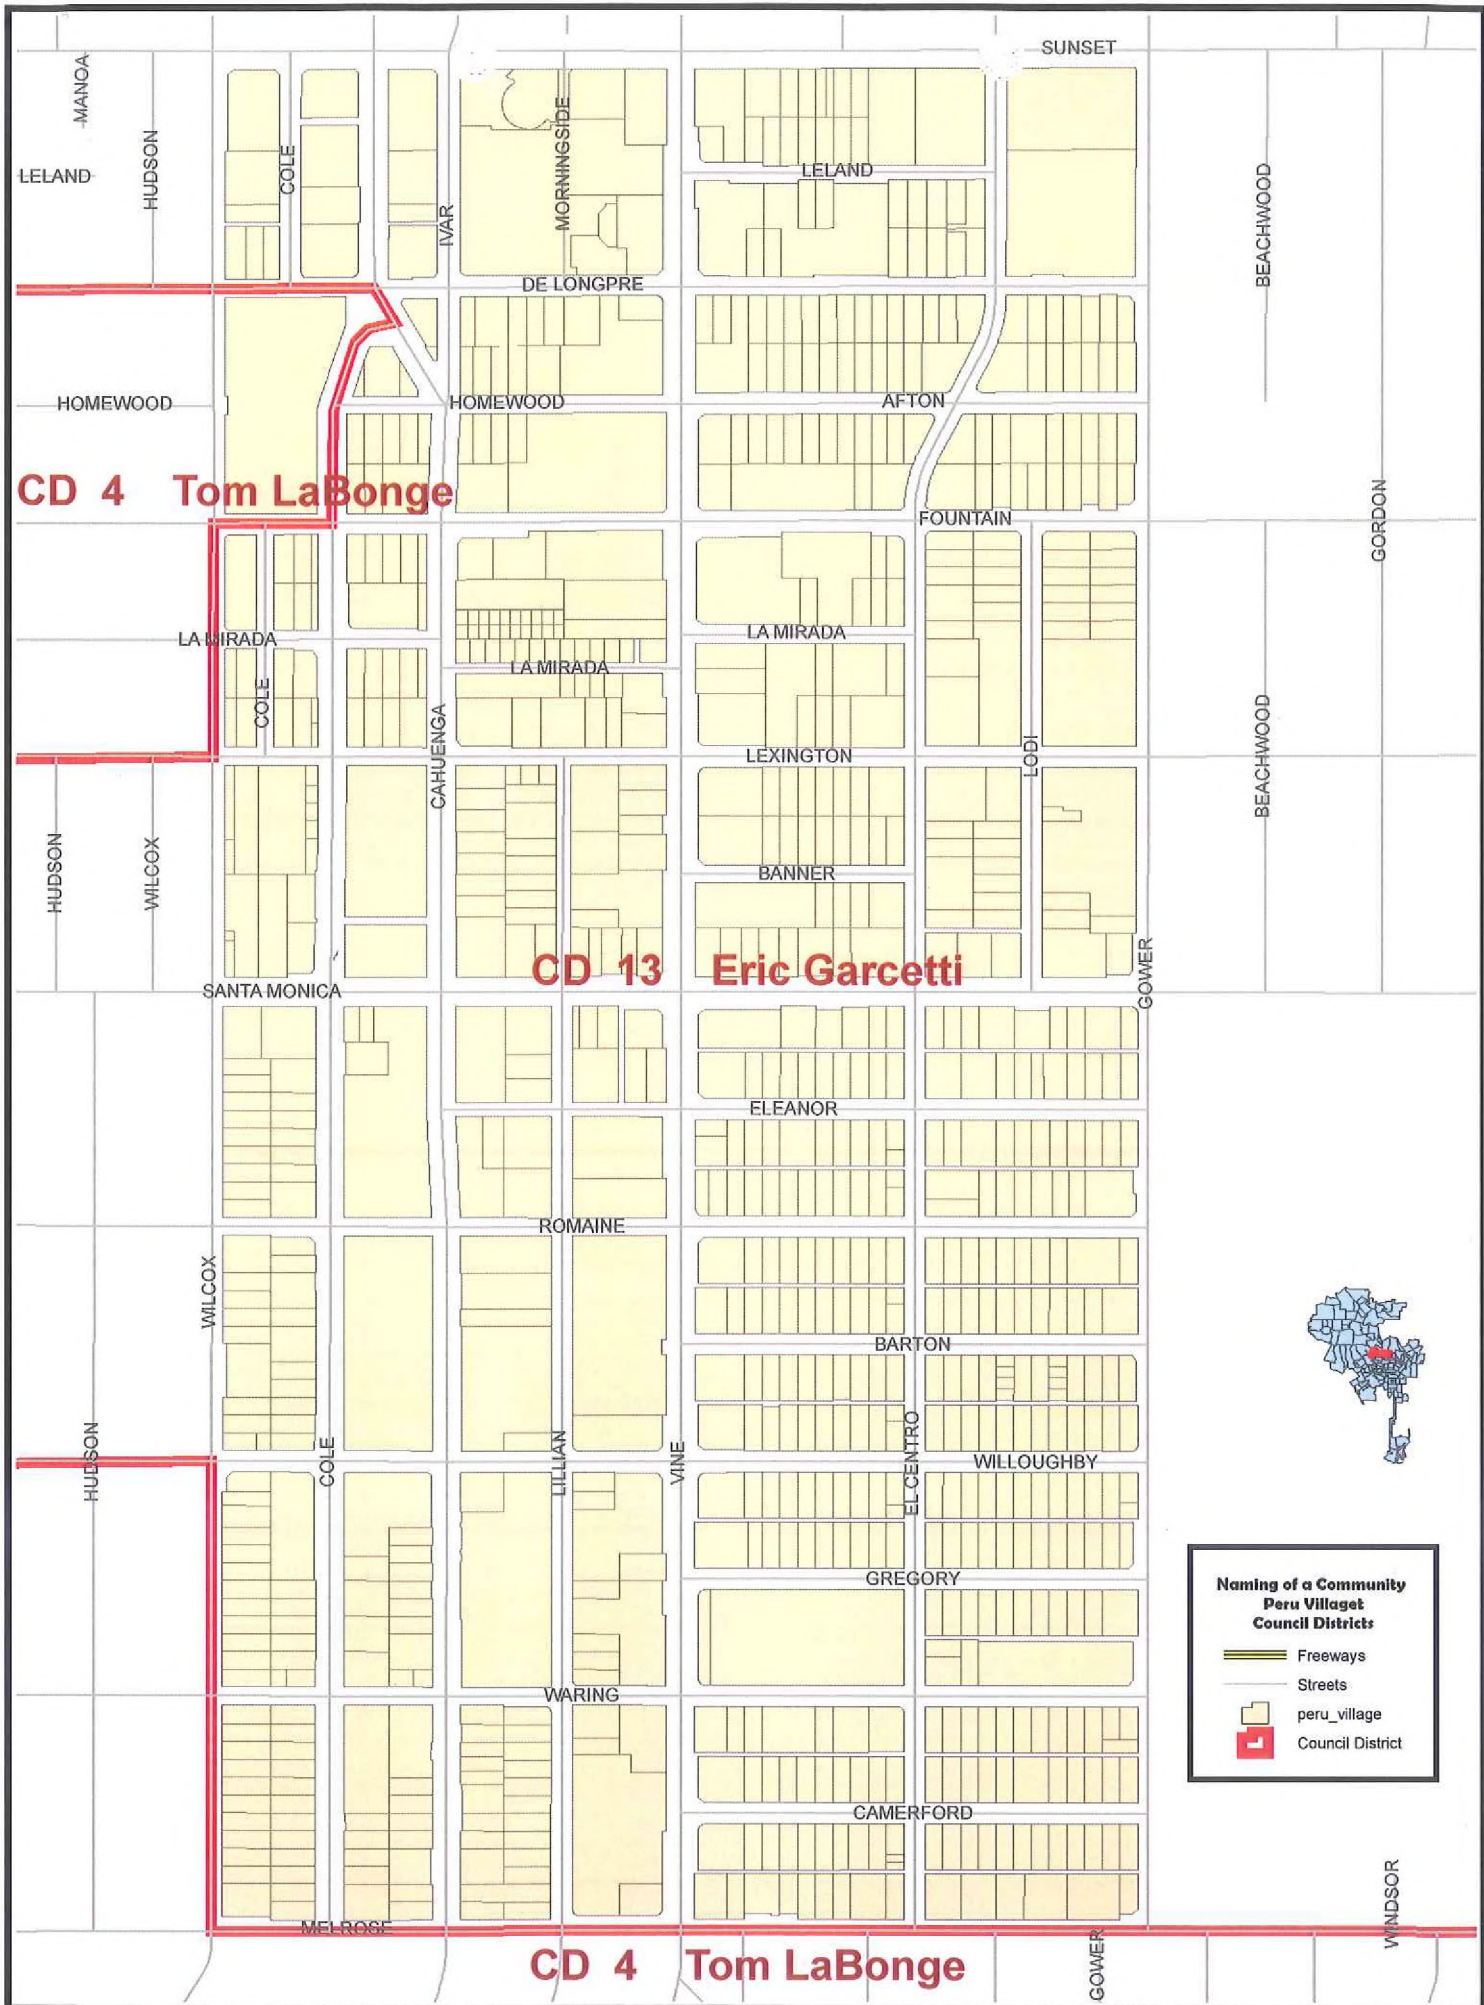

CD 4 Tom LaBonge

CD 13 Eric Garcetti

CD 4 Tom LaBonge

Naming of a Community Peru Villaget Council Districts

- Freeways
- Streets
- peru_villaget
- Council District

WINDSOR