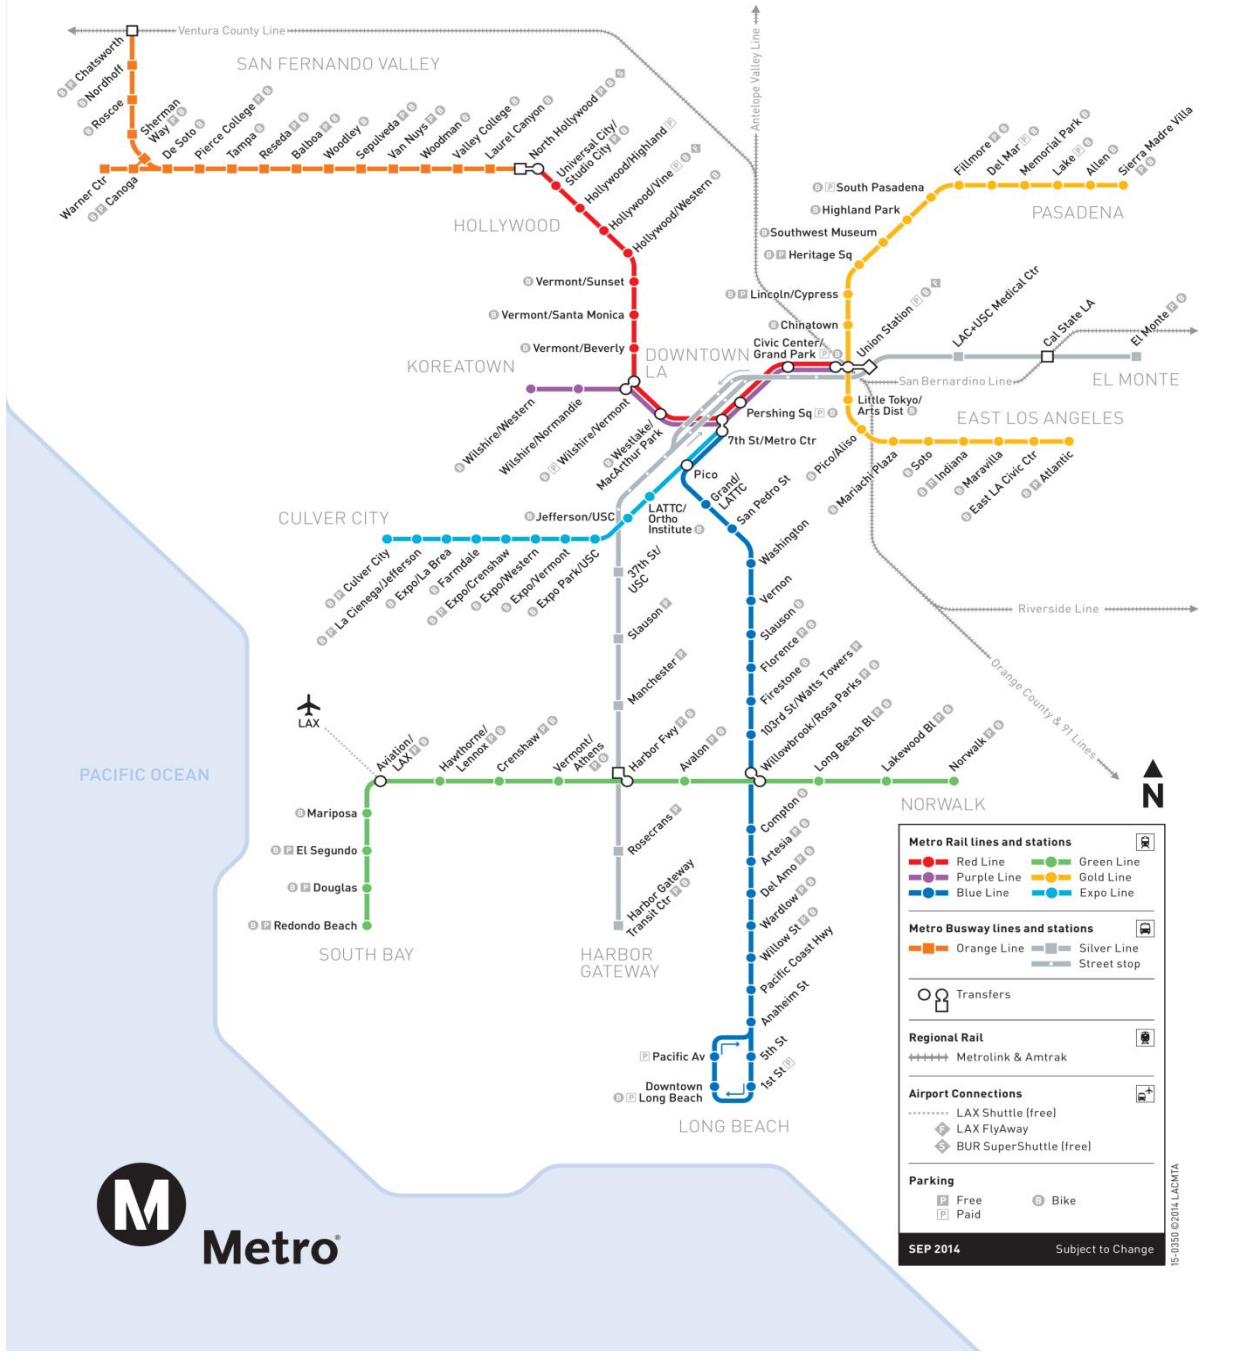

Go Metro

metro.net

***Note - Metro has dark fiber and extra capacity in conduits within the right of way with the exception of the Metro Gold Line.**