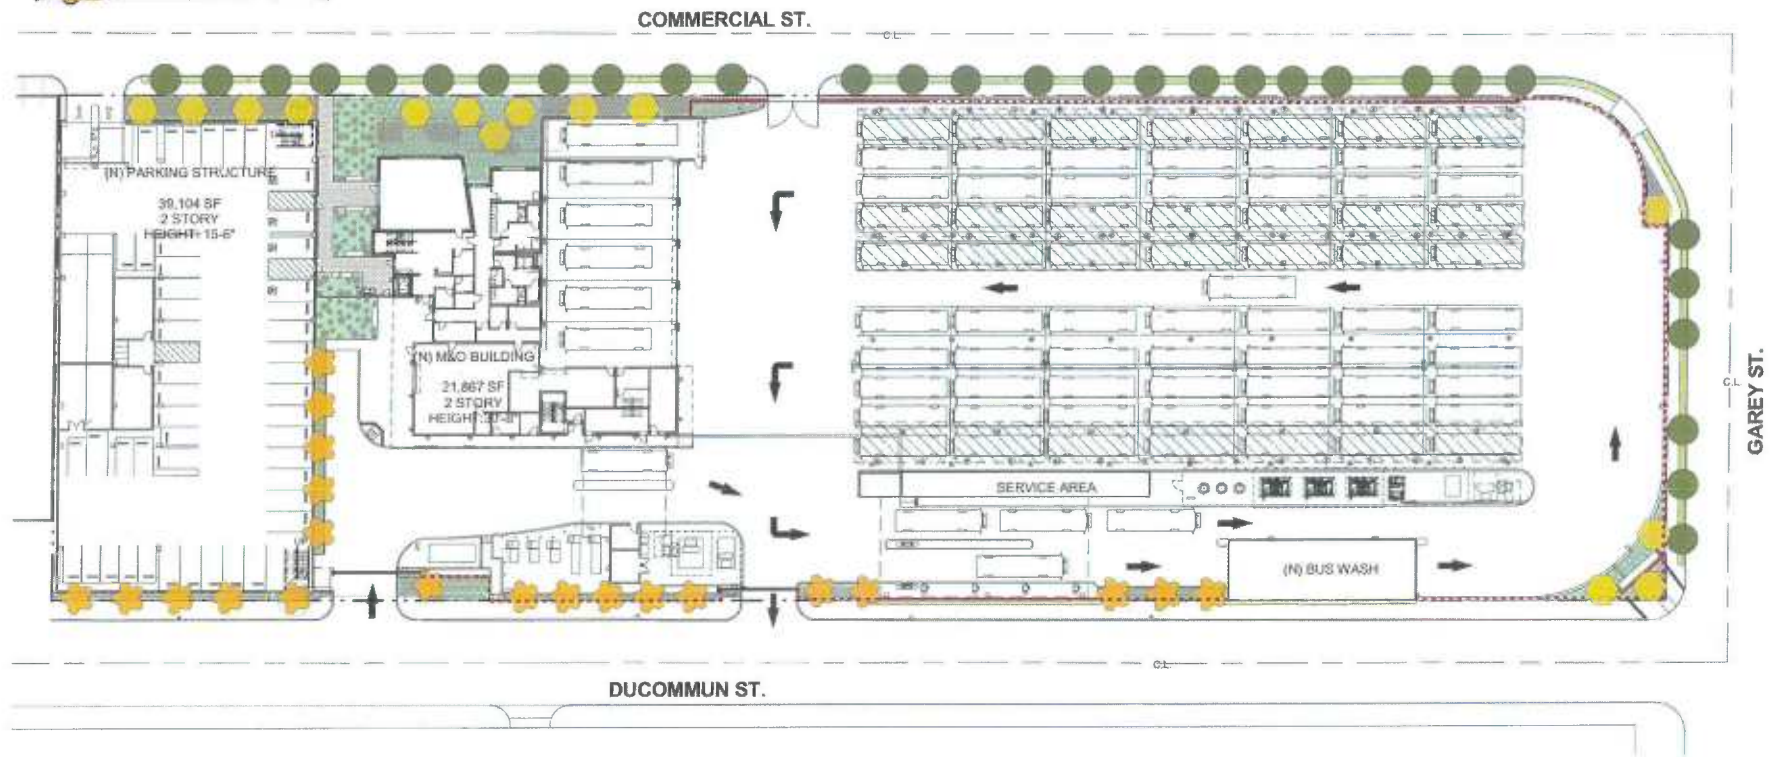

14-0106
#6

LADOT DASH Operations Facility
454 – 518 E Commercial St and 459 – 535 E Ducommun Street

LADOT DASH Operations Facility
 454 – 518 E Commercial St and 459 – 535 E Ducommun Street

TREE LEGEND:

SYMBOL	BOTANICAL NAME "COMMON NAME"
	ALOE BARBERAE "TREE ALOE"
	ARBUTUS MARINA "HYBRID MADRONE"
	LAGERSTROEMIA X FAURCI "MUSKOGEE" "GRAPE MYRTLE"
	CHILOPSIS LINEARIS "BURGANDY" "DESERT WILLOW"

SITE PLAN
 EXHIBIT A
 APRIL 8, 2015

LADOT DASH Operations Facility
454 – 518 E Commercial St and 459 – 535 E Ducommun Street

LADOT DASH Operations Facility
454 – 518 E Commercial St and 459 – 535 E Ducommun Street

LADOT DASH Operations Facility
454 – 518 E Commercial St and 459 – 535 E Ducommun Street