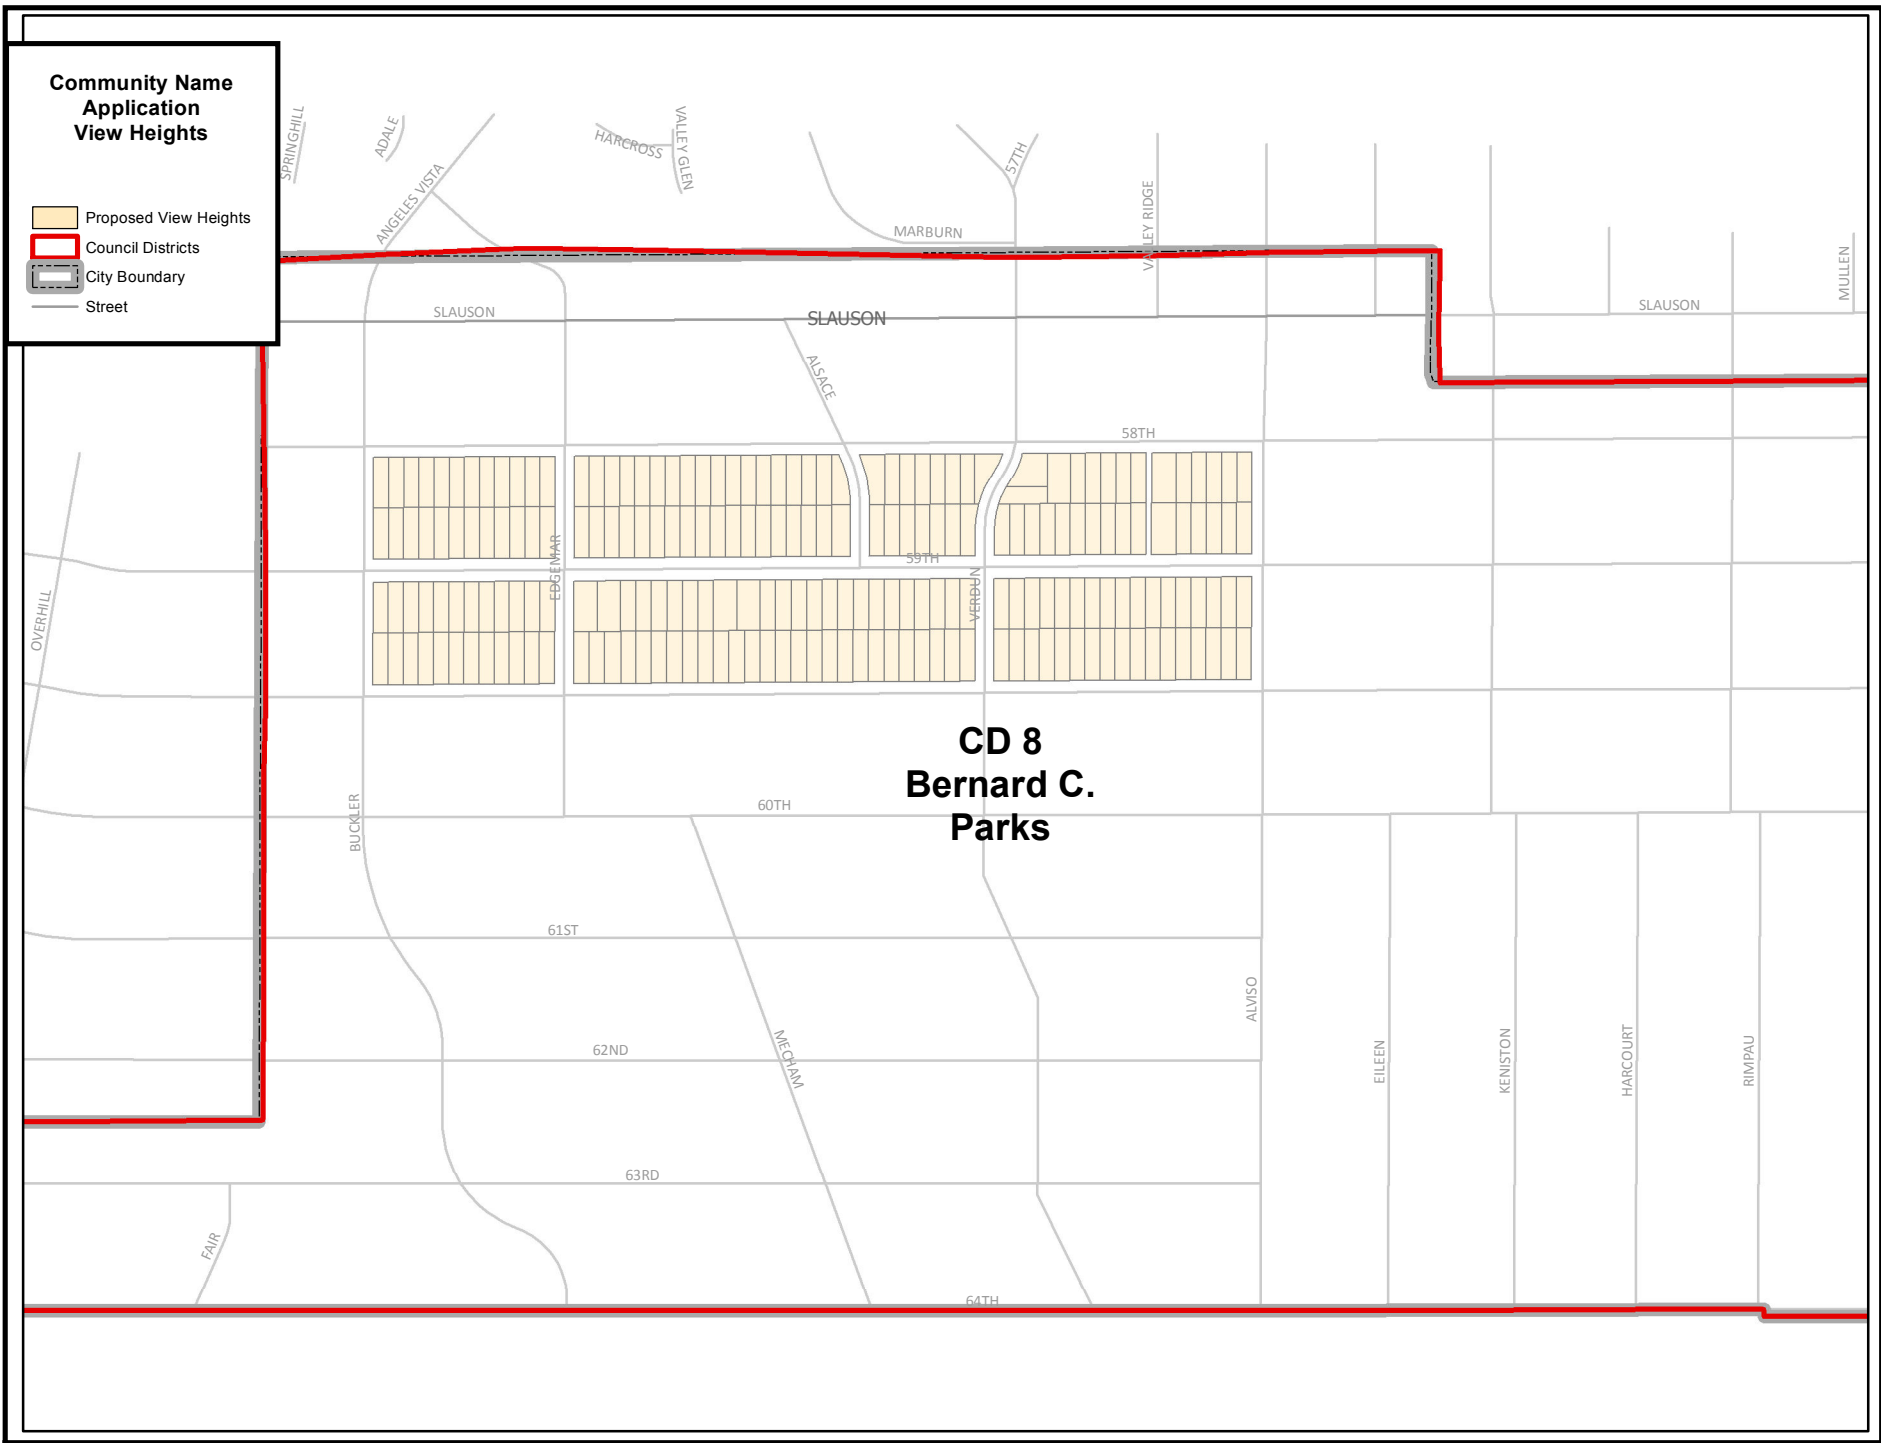

There are approximately 213 properties with an estimated population from the 2010 census of 528 people. This community is entirely within Council District 8.

The attached maps show the parcels in the area that are proposed to be included in the new community as shown on the application and the boundaries of the community plan, historical community name, neighborhood council, council district and zip code.

Enclosure

cc: Robert Kadomatsu
Leslie Wall

**Community Name
Application
View Heights**

-  Proposed View Heights
-  Community Plans
-  City Boundary
-  Street

**WEST ADAMS -
BALDWIN HILLS
- LEIMERT**

**Community Name
Application
View Heights**

-  Proposed View Heights
-  City Boundary
-  Street
-  Historical Community Boundaries

**Community Name
Application
View Heights**

-  Proposed View Heights
-  Neighborhood Councils
-  City Boundary
-  Freeway

**Community Name
Application
View Heights**

-  Proposed View Heights
-  Council Districts
-  City Boundary
-  Street

**CD 8
Bernard C.
Parks**

**Community Name
Application
View Heights**

-  Proposed View Heights
-  Zip Code
-  City Boundary
-  Freeway