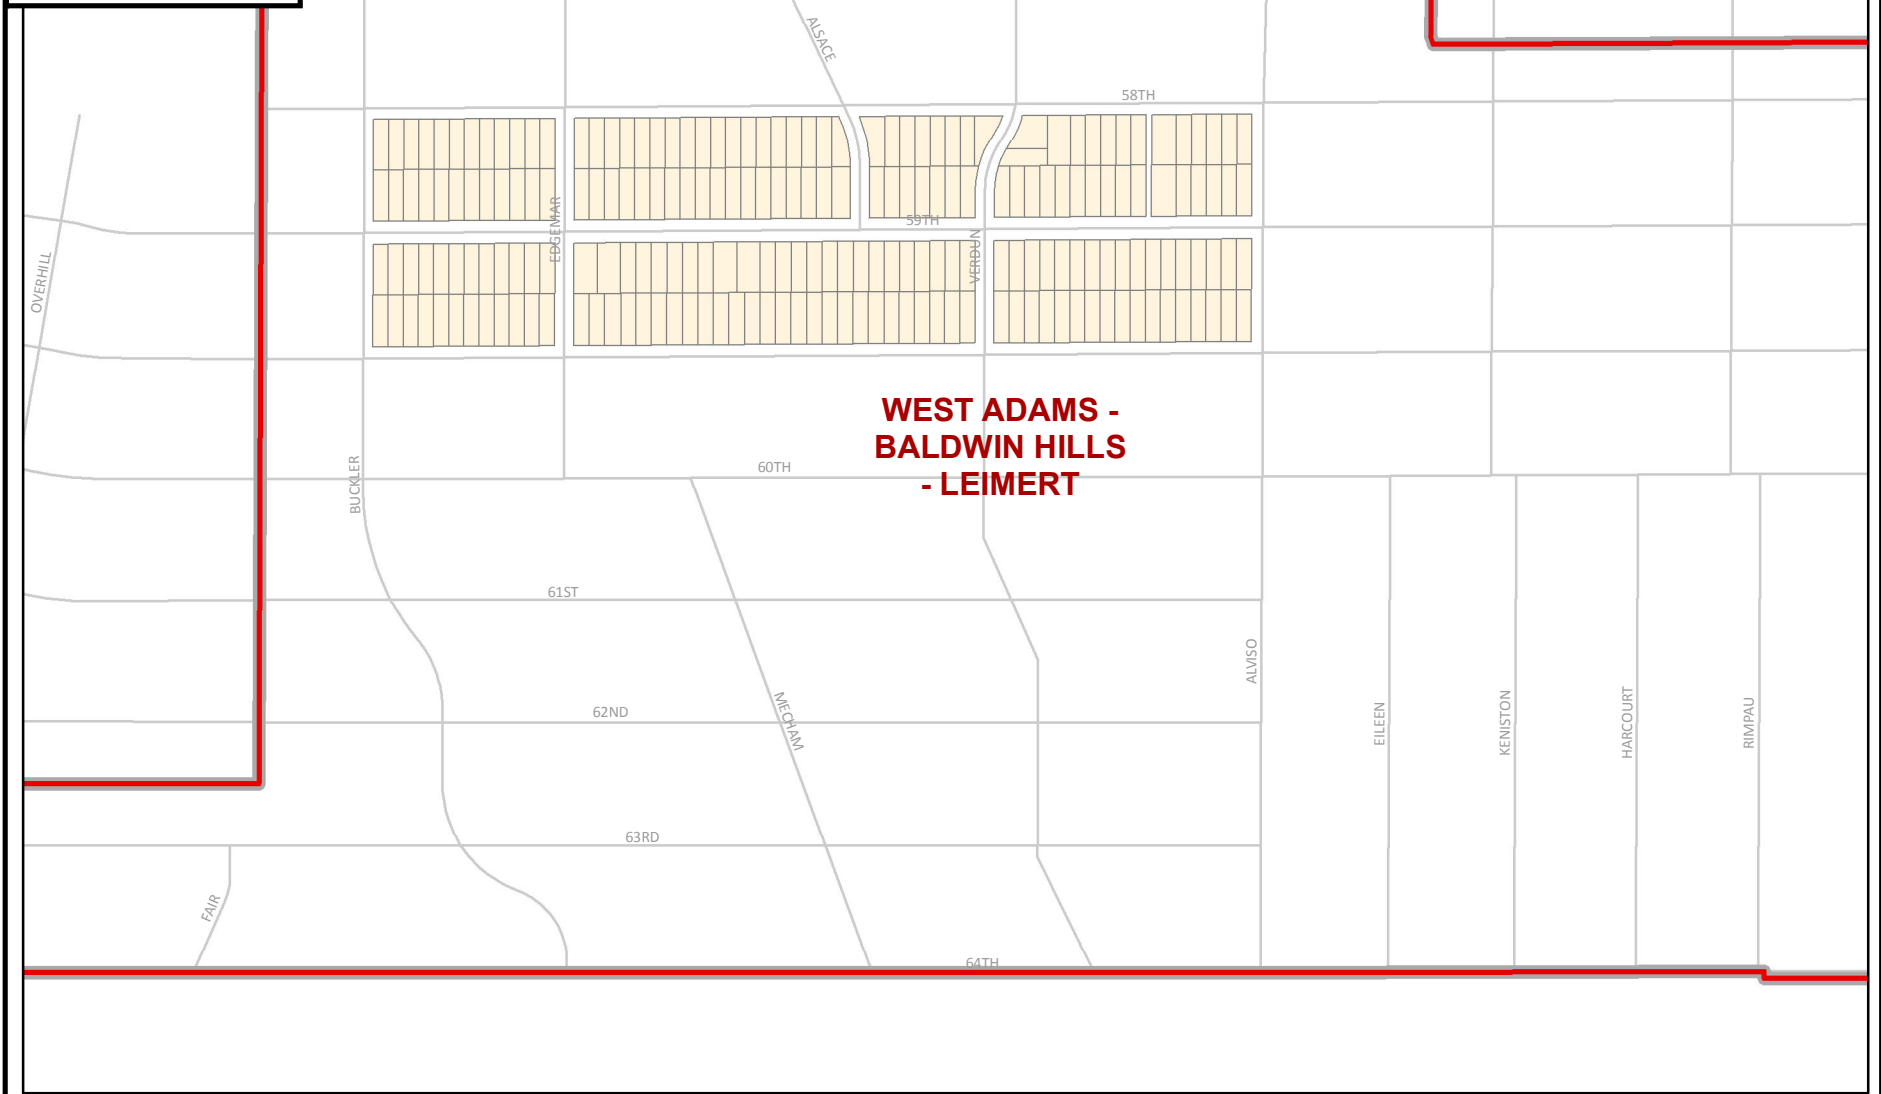

There are approximately 213 properties with an estimated population from the 2010 census of 528 people. This community is entirely within Council District 8.

The attached maps show the parcels in the area that are proposed to be included in the new community as shown on the application and the boundaries of the community plan, historical community name, neighborhood council, council district and zip code.

Enclosure

cc: Robert Kadomatsu
Leslie Wall

**Community Name
Application
View Heights**

-  Proposed View Heights
-  Community Plans
-  City Boundary
-  Street

**WEST ADAMS -
BALDWIN HILLS
- LEIMERT**

**Community Name
Application
View Heights**

-  Proposed View Heights
-  City Boundary
-  Street
-  Historical Community Boundaries

**Community Name
Application
View Heights**

-  Proposed View Heights
-  Neighborhood Councils
-  City Boundary
-  Freeway