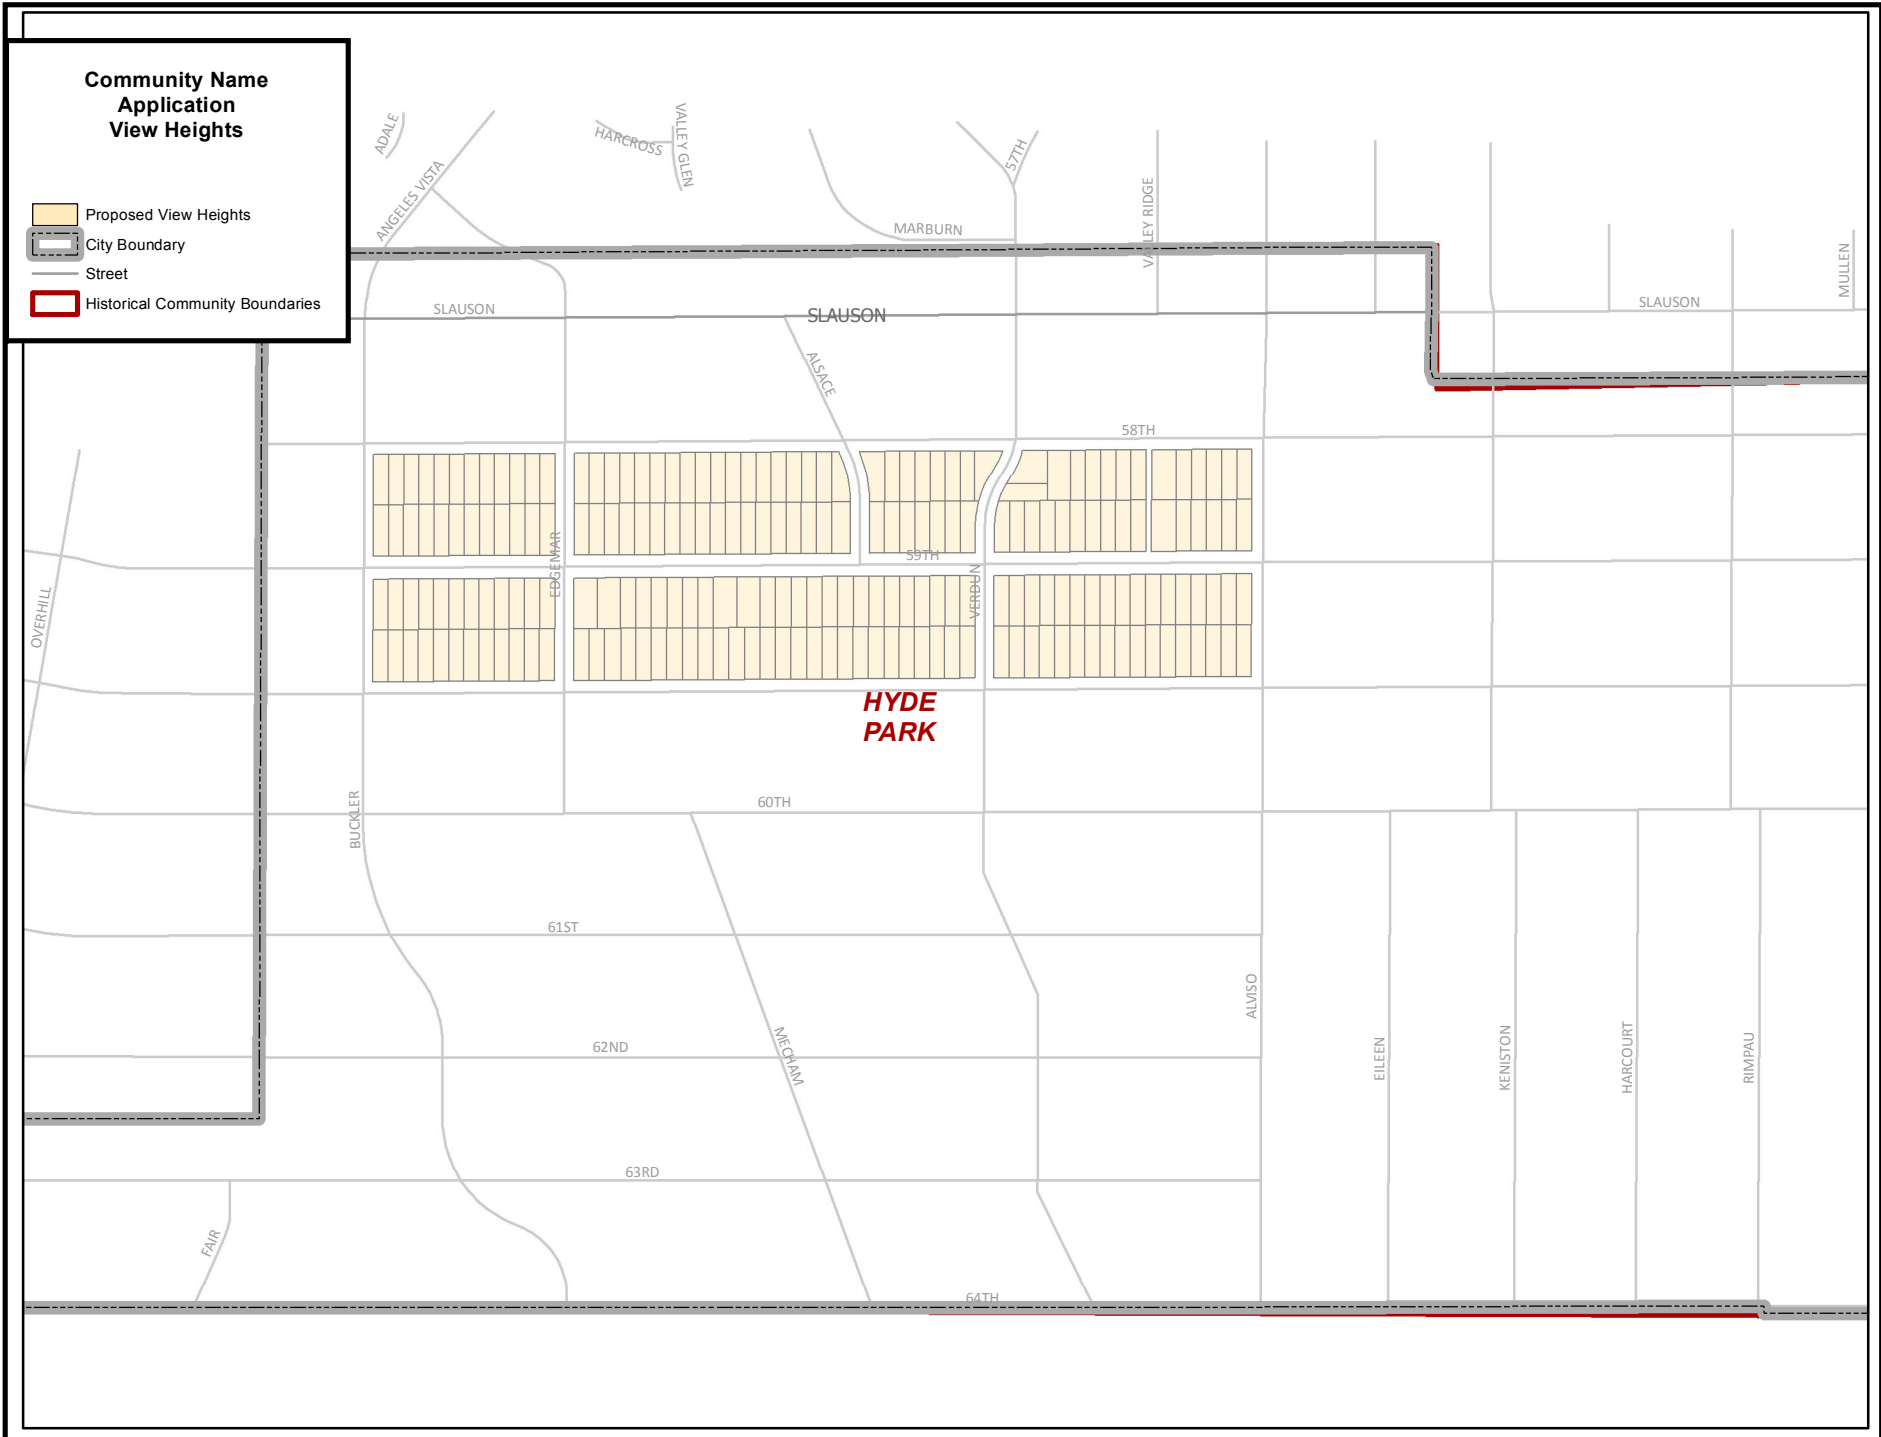

There are approximately 213 properties with an estimated population from the 2010 census of 528 people. This community is entirely within Council District 8.

The attached maps show the parcels in the area that are proposed to be included in the new community as shown on the application and the boundaries of the community plan, historical community name, neighborhood council, council district and zip code.

Enclosure

cc: Robert Kadomatsu
Leslie Wall

**Community Name
Application
View Heights**

-  Proposed View Heights
-  Community Plans
-  City Boundary
-  Street

**WEST ADAMS -
BALDWIN HILLS
- LEIMERT**

**Community Name
Application
View Heights**

-  Proposed View Heights
-  City Boundary
-  Street
-  Historical Community Boundaries

**Community Name
Application
View Heights**

-  Proposed View Heights
-  Neighborhood Councils
-  City Boundary
-  Freeway