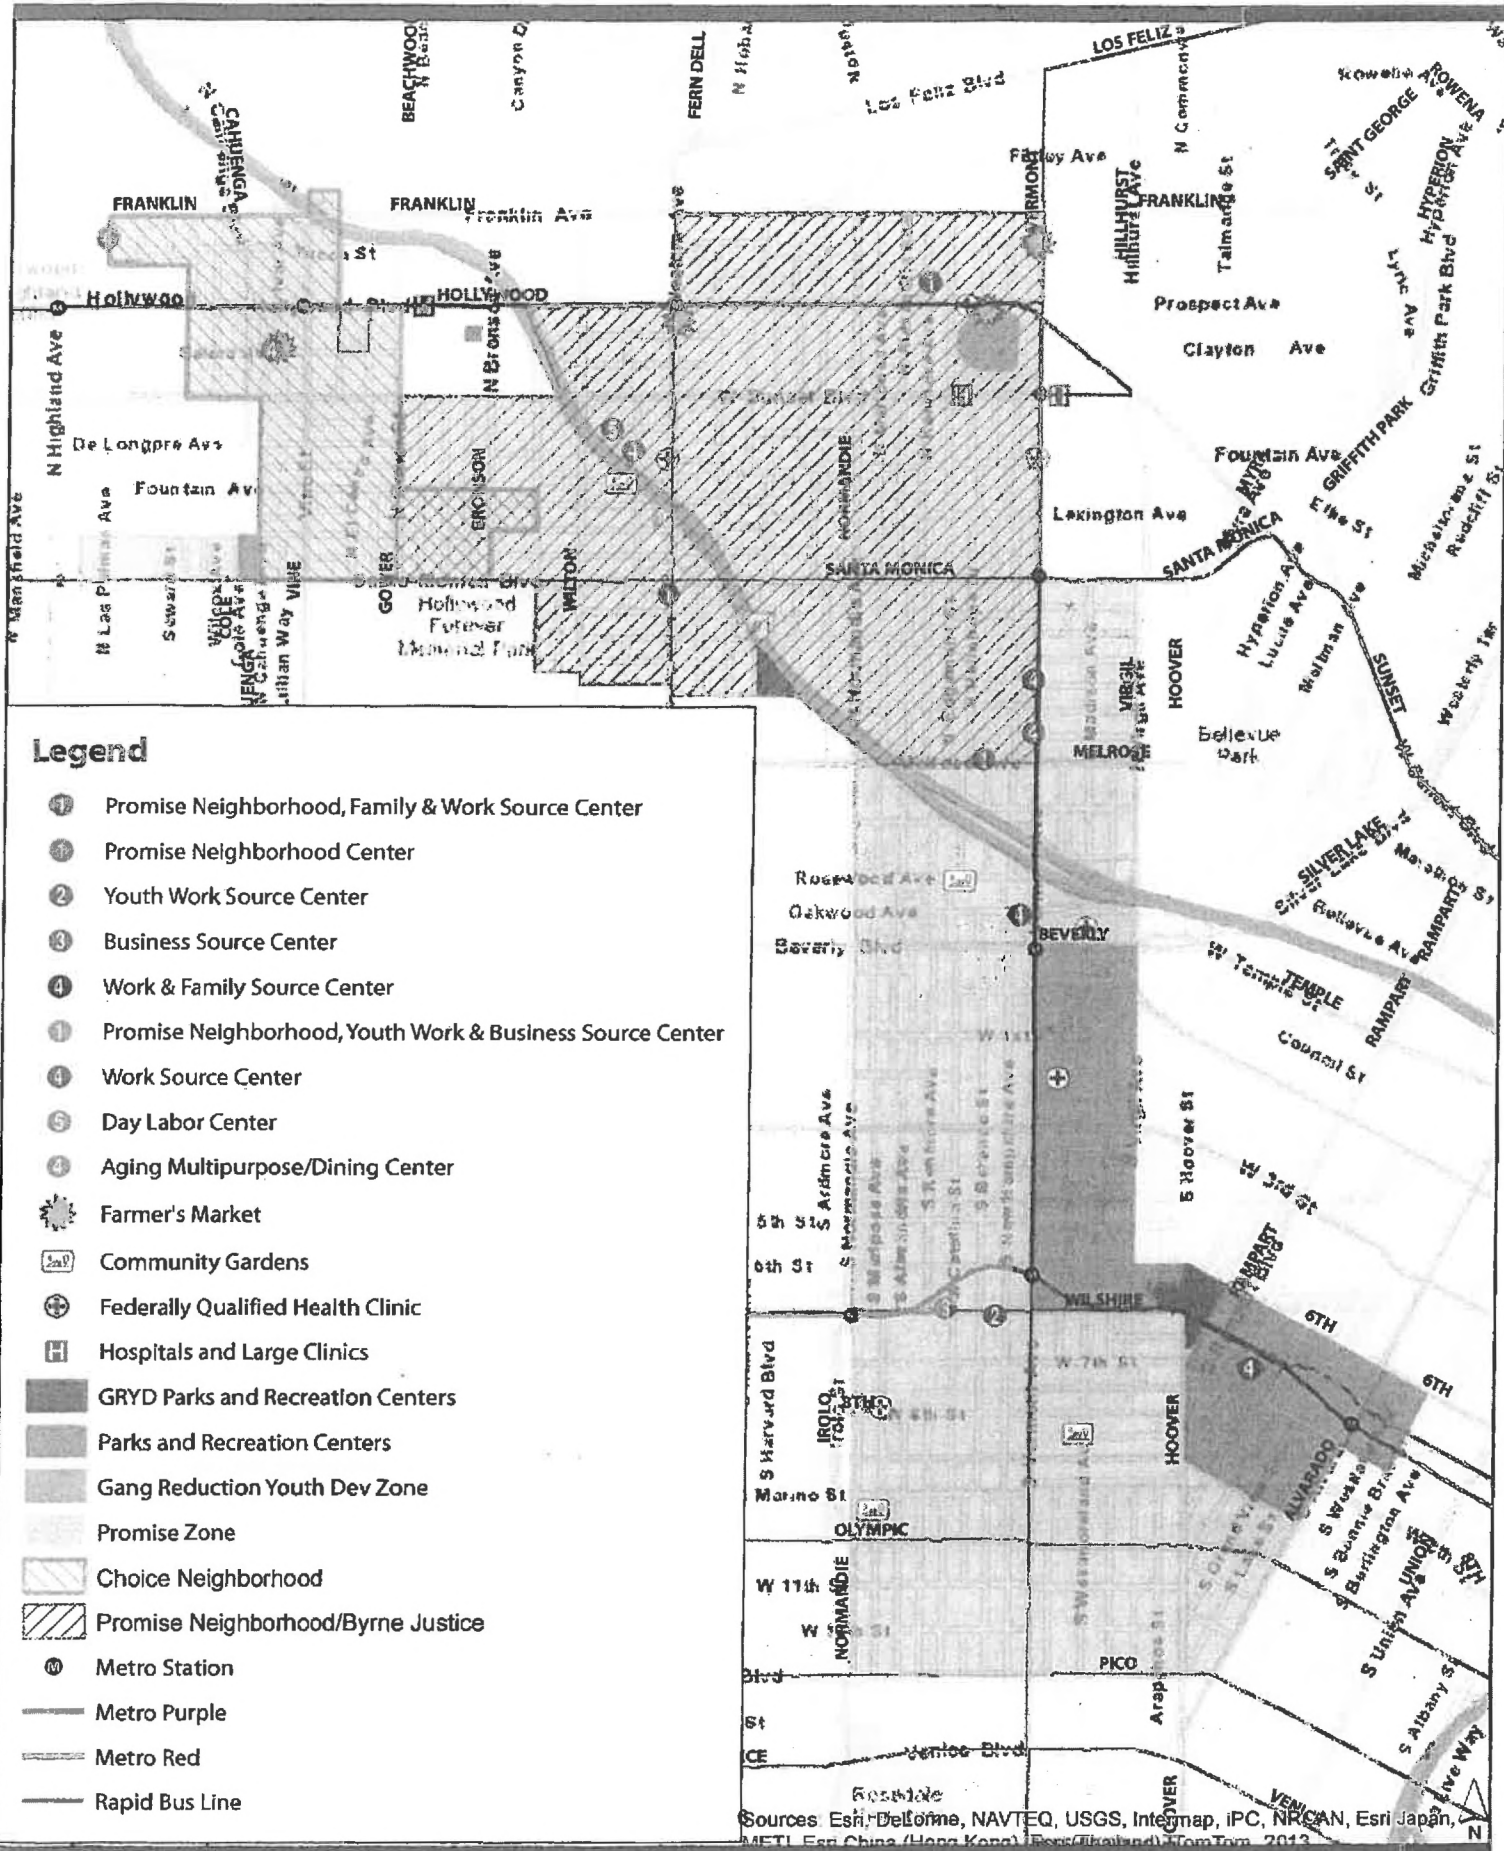

Community Assets

Legend

- ① Promise Neighborhood, Family & Work Source Center
- ② Promise Neighborhood Center
- ③ Youth Work Source Center
- ④ Business Source Center
- ⑤ Work & Family Source Center
- ⑥ Promise Neighborhood, Youth Work & Business Source Center
- ⑦ Work Source Center
- ⑧ Day Labor Center
- ⑨ Aging Multipurpose/Dining Center
- ☀ Farmer's Market
- 🌱 Community Gardens
- 🏥 Federally Qualified Health Clinic
- 🏥 Hospitals and Large Clinics
- 🌳 GRYD Parks and Recreation Centers
- 🌳 Parks and Recreation Centers
- 🌳 Gang Reduction Youth Dev Zone
- 📏 Promise Zone
- 📏 Choice Neighborhood
- 📏 Promise Neighborhood/Byrne Justice
- 🚇 Metro Station
- 🚇 Metro Purple
- 🚇 Metro Red
- 🚇 Rapid Bus Line

Sources: Esri, DeLorme, NAVTEQ, USGS, Intermap, IPC, NRCAN, Esri Japan, METI, Esri China (Hong Kong), Swisstopo, TomTom, 2013