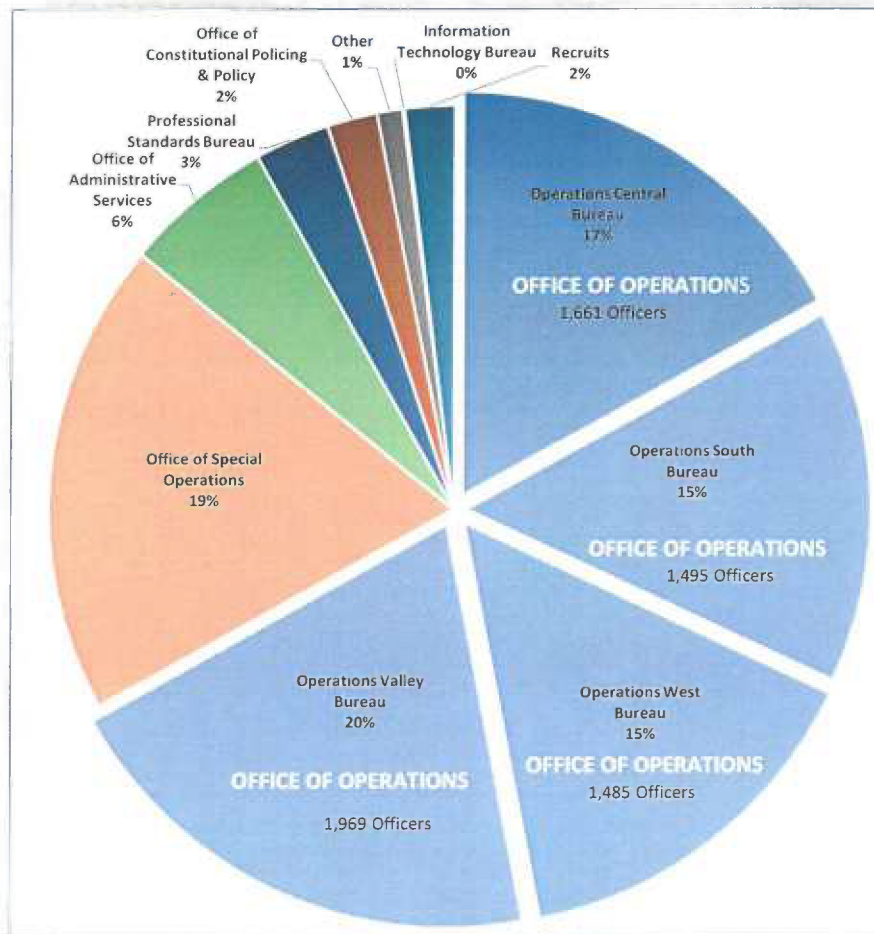

## “Back to Basic Car” Comparison

UNIT	“Back to Basic Car” Measure Average 1969 Uniform Officers On street - Day Shift	“Back to Basic Car” Measure Uniform Officers on street 12/8/16 at 1200 hours	Department Count Uniform Officers on street 12/8/16 at 1200 hours
TRADITIONAL PATROL	337	311	311
SPECIAL DETAIL/TRAFFIC	0	0	119
GANGS INVESTIGATORS SLO	0	0	178
METRO CS	0	0	116
SMART TEAMS	0	0	49
<b>TOTAL</b>	<b>337</b>	<b>311</b>	<b>773</b>

**773**  
TOTAL UNIFORMED  
OFFICERS 2016

## ORGANIZATIONAL PIE CHART

**Office of Operations Total – 6,612 Officers**

Date: 2-21-17  
 Submitted in: PS Committee  
 Council File No: 17-0018  
 Item No.: 9  
 Deputy: LAPD