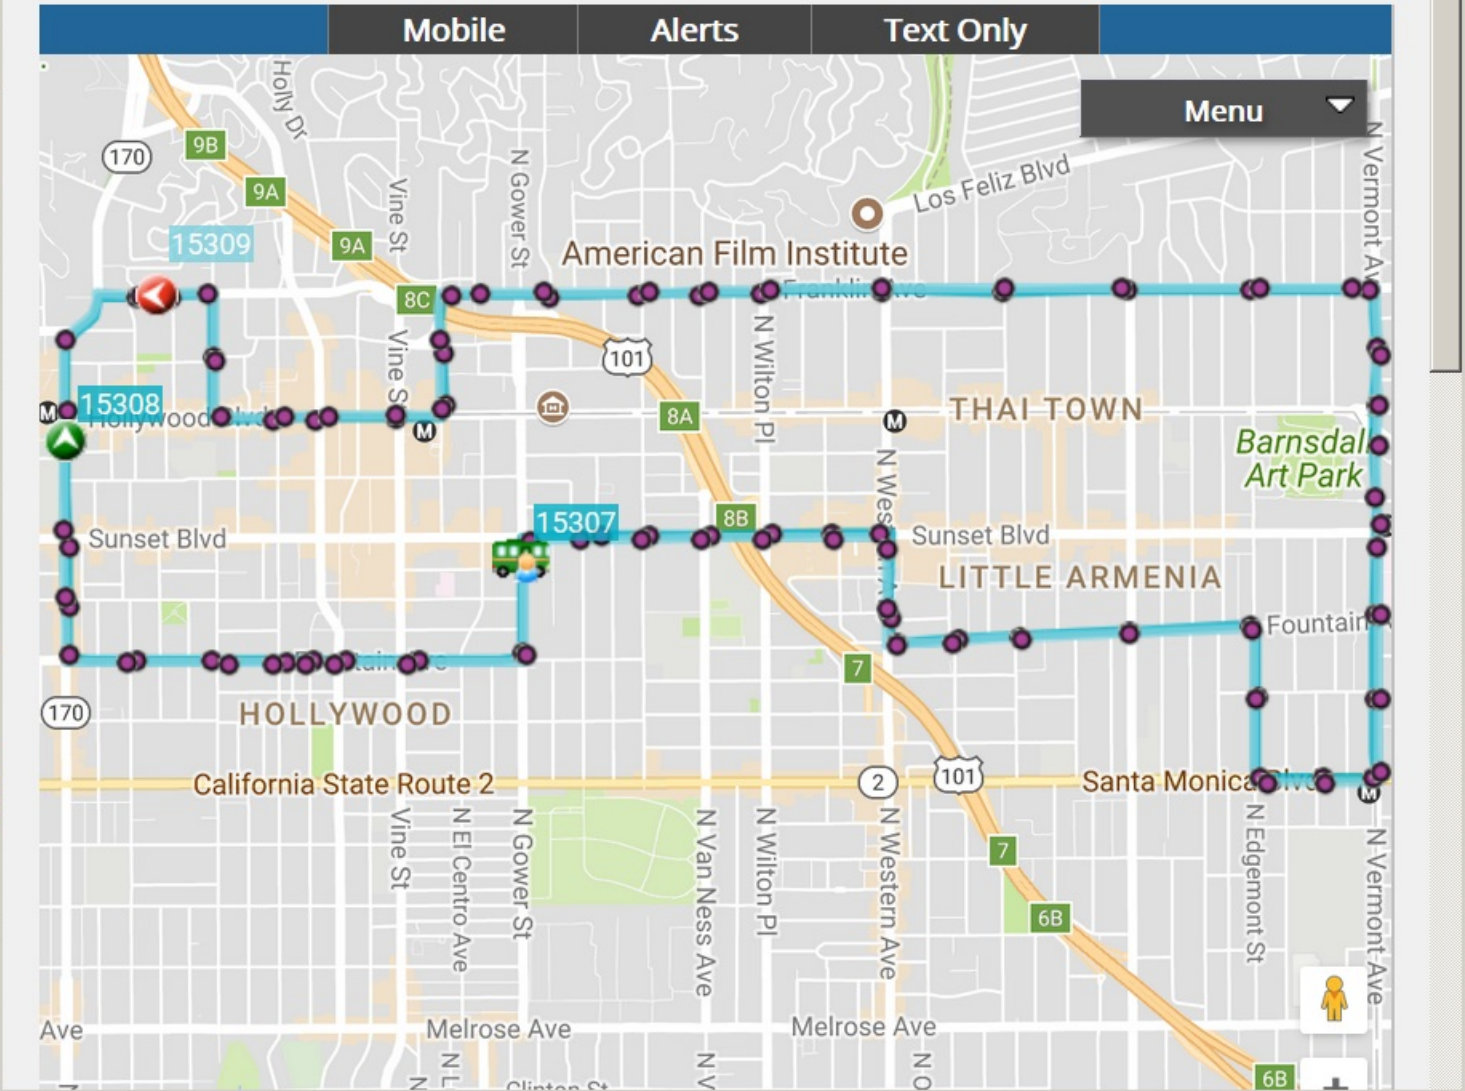

LA DASH Beachwood Canyon - LA x +

120% https://www.ladot.com

LOS ANGELES

LIVE MAP - WHERE IS MY BUS?

File Edit View History Bookmarks Tools Help

LA DASH Hollywood - LADOT Tran x +

120% https://www.ladottransit.com/dash/routes/hollywood/hollywood.html

LOS ANGELES

311

LIVE MAP - WHERE IS MY BUS?

File Edit View History Bookmarks Tools Help

LA DASH Beachwood Canyon - LA x +

120% https://www.ladot.com

LOS ANGELES

LIVE MAP - WHERE IS MY BUS?