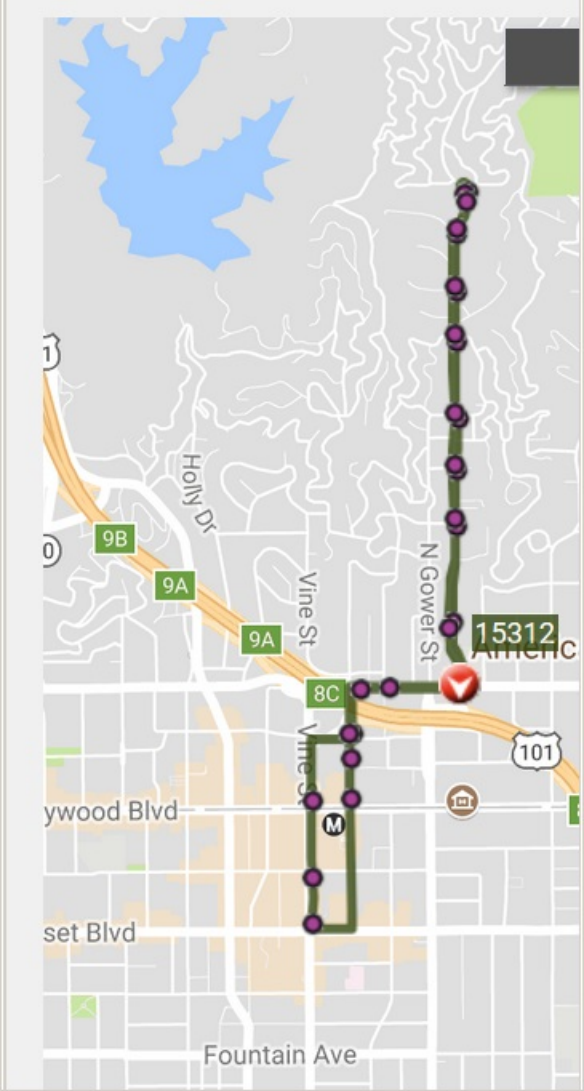

LOS ANGELES

311

LIVE MAP - WHERE IS MY BUS?

File Edit View History Bookmarks Tools Help

LA DASH Beachwood Canyon - LA x +

120% + https://www.ladot.com

LOS ANGELES

LIVE MAP - WHERE IS MY BUS?