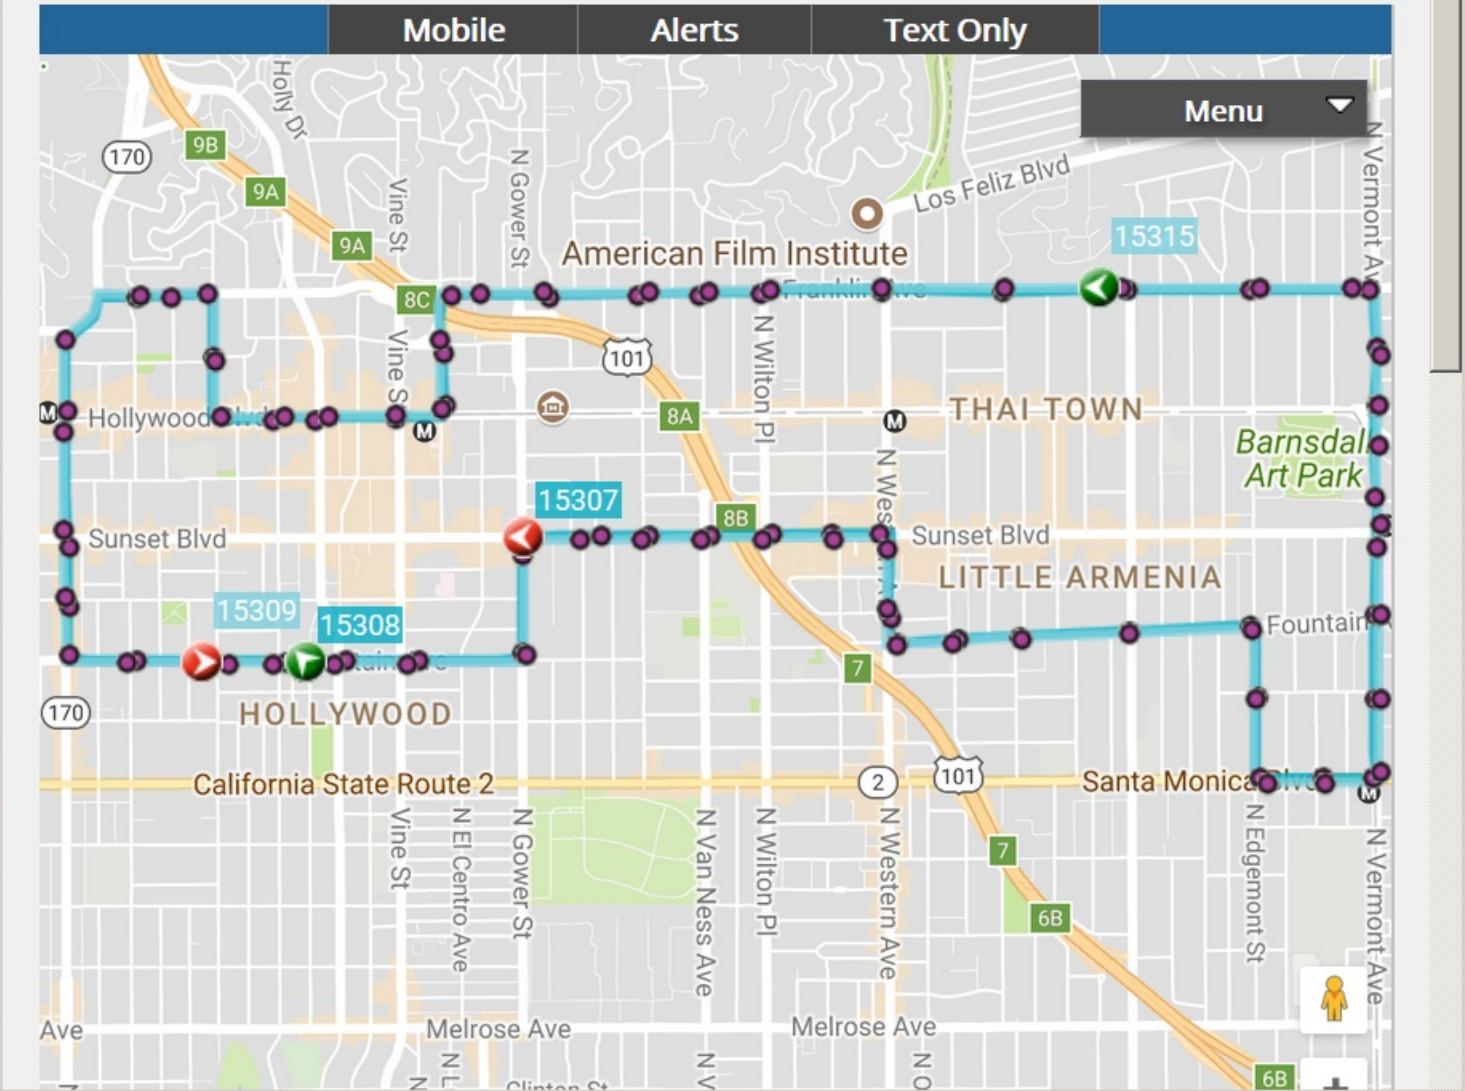

LOS ANGELES

311

LIVE MAP - WHERE IS MY BUS?

File Edit View History Bookmarks Tools Help

LA DASH Beachwood Canyon - LA x +

120% | https://www.ladot.com

LOS ANGELES

LIVE MAP - WHERE IS MY BUS?

LA DASH Beachwood Canyon - LA x +

120% | https://www.ladot.com

LOS ANGELES

LIVE MAP - WHERE IS MY BUS?

File Edit View History Bookmarks Tools Help

LA DASH Hollywood - LADOT Tran x +

120% | https://www.ladottransit.com/dash/routes/hollywood/hollywood.html

LOS ANGELES

311

LIVE MAP - WHERE IS MY BUS?

File Edit View History Bookmarks Tools Help

LA DASH Beachwood Canyon - LA x +

120% https://www.ladot.com

LOS ANGELES

LIVE MAP - WHERE IS MY BUS?

LA DASH Beachwood Canyon - LA x +

120% + https://www.ladot.com

LOS ANGELES

LIVE MAP - WHERE IS MY BUS?

File Edit View History Bookmarks Tools Help

LA DASH Hollywood - LADOT Tran x +

120% + https://www.ladottransit.com/dash/routes/hollywood/hollywood.html