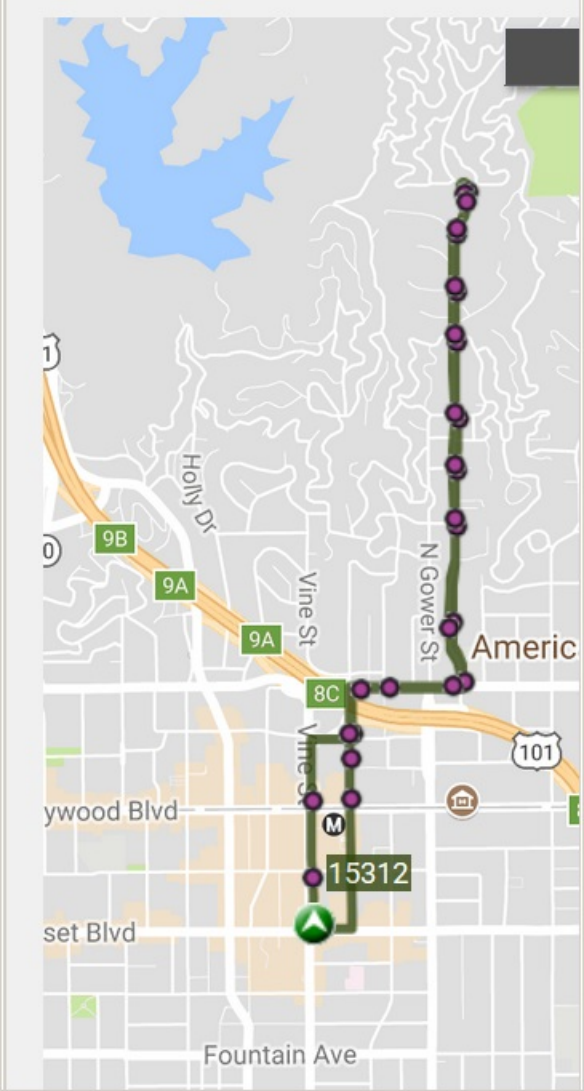

LA DASH Beachwood Canyon - LA x +

120% + https://www.ladot.com

LOS ANGELES

LIVE MAP - WHERE IS MY BUS?

File Edit View History Bookmarks Tools Help

LA DASH Hollywood - LADOT Tran x +

120% + https://www.ladottransit.com/dash/routes/hollywood/hollywood.html

LOS ANGELES

311

LIVE MAP - WHERE IS MY BUS?

File Edit View History Bookmarks Tools Help

LA DASH Beachwood Canyon - LA x +

120% https://www.ladot.com

LOS ANGELES

LIVE MAP - WHERE IS MY BUS?

LA DASH Beachwood Canyon - LA x +

120% | https://www.ladot.com

LOS ANGELES

LIVE MAP - WHERE IS MY BUS?

File Edit View History Bookmarks Tools Help

LA DASH Hollywood - LADOT Tran x +

120% | https://www.ladottransit.com/dash/routes/hollywood/hollywood.html