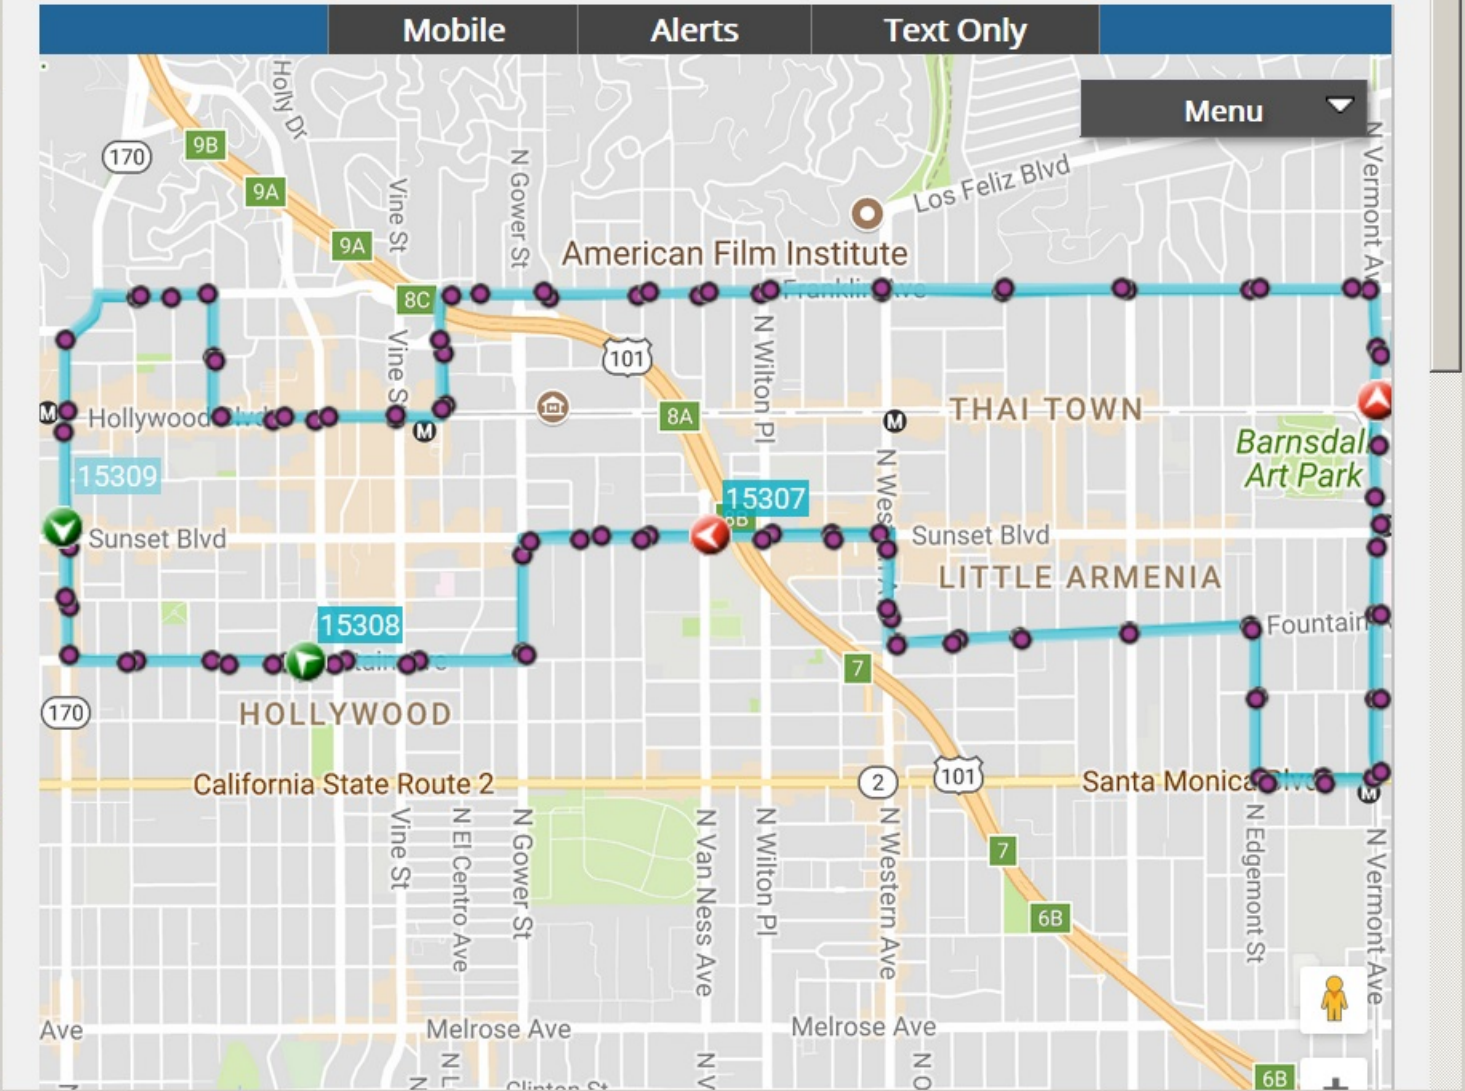

LOS ANGELES

311

LIVE MAP - WHERE IS MY BUS?

File Edit View History Bookmarks Tools Help

LA DASH Beachwood Canyon - LA x +

120% | https://www.ladot.com

LOS ANGELES

LIVE MAP - WHERE IS MY BUS?

LA DASH Beachwood Canyon - LA x +

120% | https://www.ladot.com

LOS ANGELES

LIVE MAP - WHERE IS MY BUS?

File Edit View History Bookmarks Tools Help

LA DASH Hollywood - LADOT Tran x +

120% | https://www.ladottransit.com/dash/routes/hollywood/hollywood.html

LOS ANGELES

311

LIVE MAP - WHERE IS MY BUS?

File Edit View History Bookmarks Tools Help

LA DASH Beachwood Canyon - LA x +

120% https://www.ladot.com

LOS ANGELES

LIVE MAP - WHERE IS MY BUS?

LA DASH Beachwood Canyon - LA x +

120% + https://www.ladot.com

LOS ANGELES

LIVE MAP - WHERE IS MY BUS?

File Edit View History Bookmarks Tools Help

LA DASH Hollywood - LADOT Tran x +

120% + https://www.ladottransit.com/dash/routes/hollywood/hollywood.html