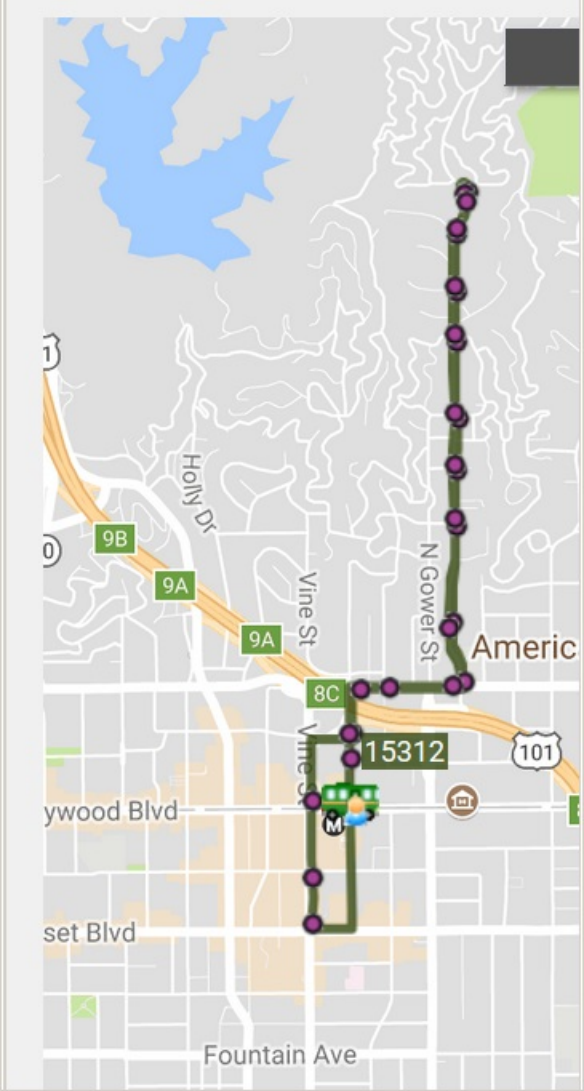

LOS ANGELES

311

LIVE MAP - WHERE IS MY BUS?

File Edit View History Bookmarks Tools Help

LA DASH Beachwood Canyon - LA x +

120% | https://www.ladot.com

LOS ANGELES

LIVE MAP - WHERE IS MY BUS?

LA DASH Beachwood Canyon - LA x +

120% https://www.ladot.com

LOS ANGELES

LIVE MAP - WHERE IS MY BUS?

File Edit View History Bookmarks Tools Help

LA DASH Hollywood - LADOT Tran x +

120% https://www.ladottransit.com/dash/routes/hollywood/hollywood.html