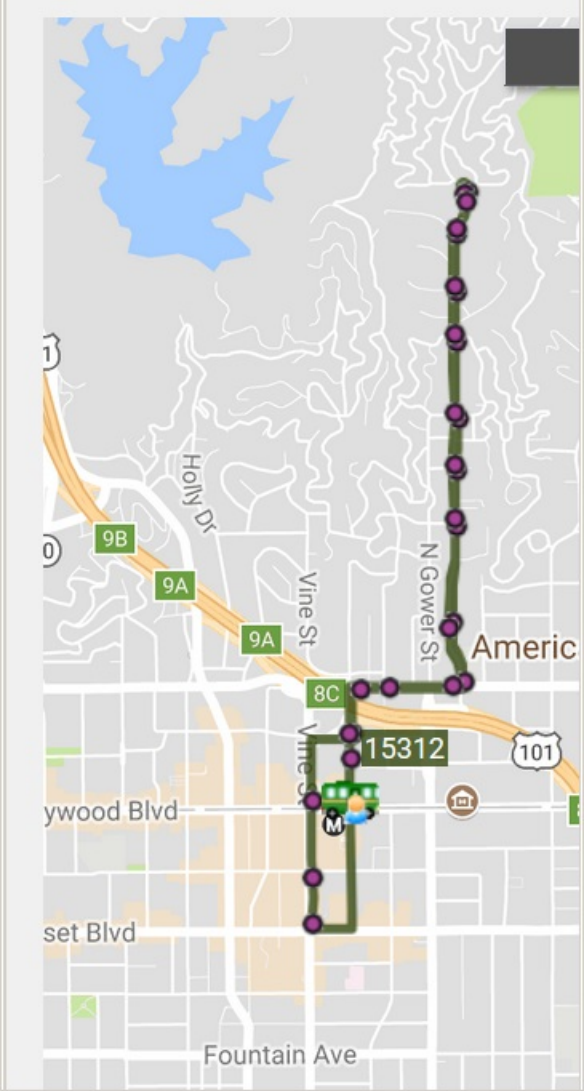

LOS ANGELES

311

LIVE MAP - WHERE IS MY BUS?

File Edit View History Bookmarks Tools Help

LA DASH Beachwood Canyon - LA x +

120% https://www.ladot.com

LOS ANGELES

LIVE MAP - WHERE IS MY BUS?

File Edit View History Bookmarks Tools Help

LA DASH Hollywood - LADOT Tran x +

120% https://www.ladottransit.com/dash/routes/hollywood/hollywood.html

LOS ANGELES

311

LIVE MAP - WHERE IS MY BUS?

File Edit View History Bookmarks Tools Help

LA DASH Beachwood Canyon - LA x +

120% + https://www.ladot.com

LOS ANGELES

LIVE MAP - WHERE IS MY BUS?

File Edit View History Bookmarks Tools Help

LA DASH Hollywood - LADOT Tran x +

120% + https://www.ladottransit.com/dash/routes/hollywood/hollywood.html