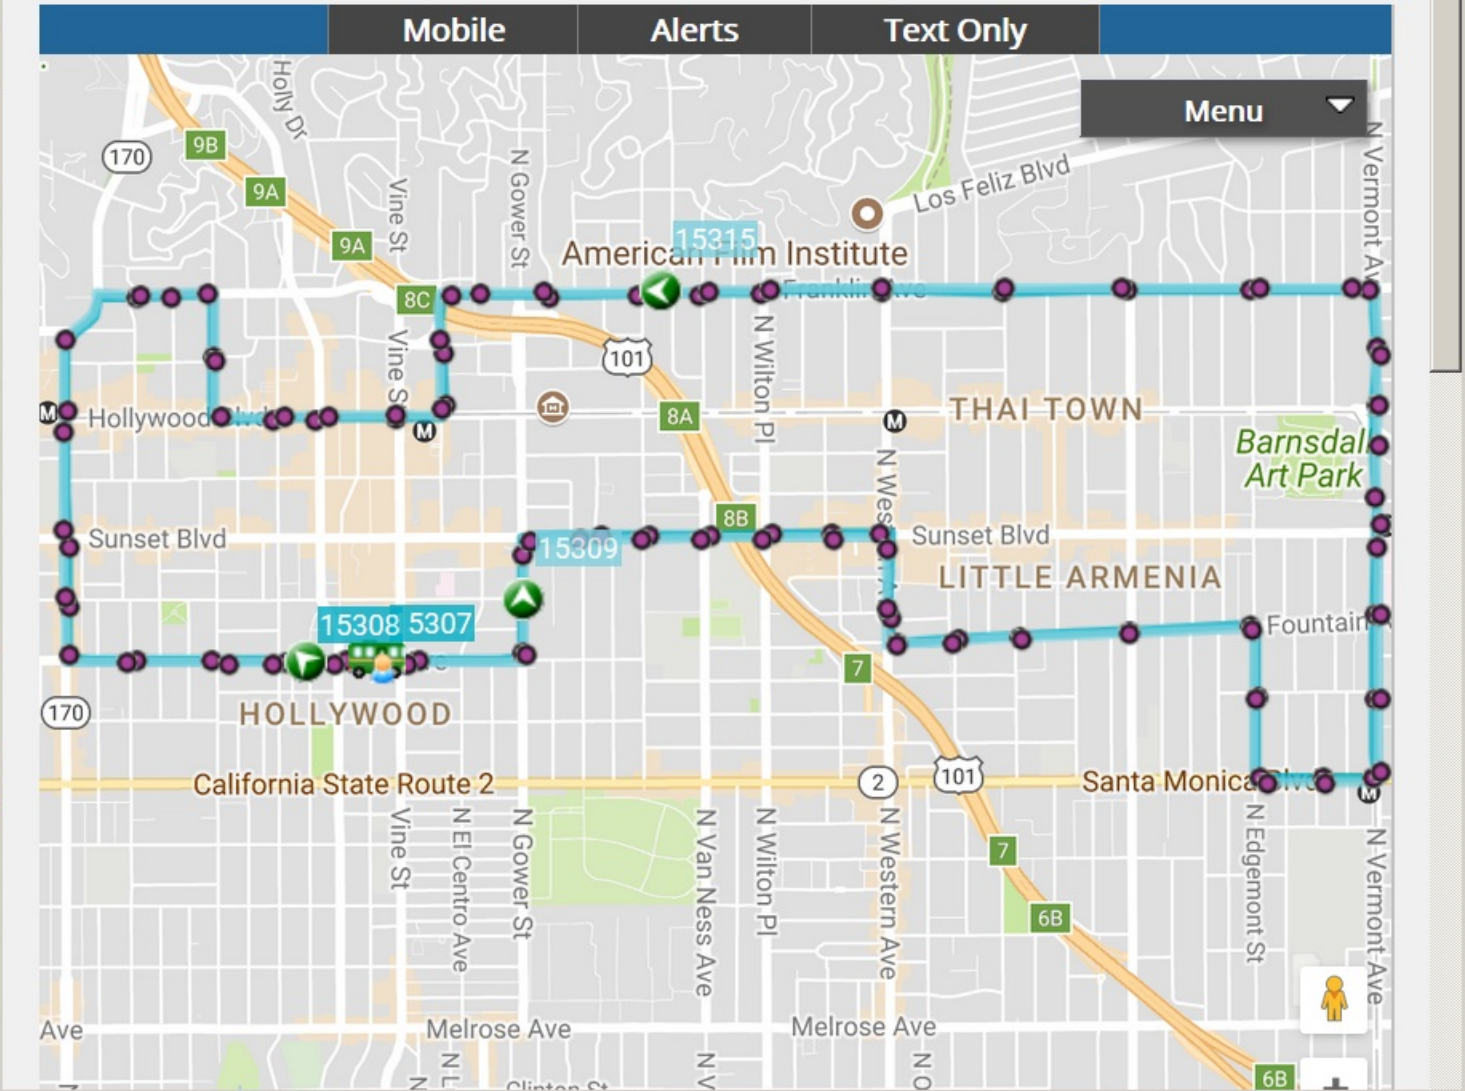

LOS ANGELES

311

LIVE MAP - WHERE IS MY BUS?

File Edit View History Bookmarks Tools Help

LA DASH Beachwood Canyon - LA x +

120% | https://www.ladot.com

LOS ANGELES

LIVE MAP - WHERE IS MY BUS?

LA DASH Beachwood Canyon - LA x +

120% | https://www.ladot.com

LOS ANGELES

LIVE MAP - WHERE IS MY BUS?

File Edit View History Bookmarks Tools Help

LA DASH Hollywood - LADOT Tran x +

120% | https://www.ladottransit.com/dash/routes/hollywood/hollywood.html

LOS ANGELES

311

LIVE MAP - WHERE IS MY BUS?

File Edit View History Bookmarks Tools Help

LA DASH Beachwood Canyon - LA x +

120% https://www.ladot.com

LOS ANGELES

LIVE MAP - WHERE IS MY BUS?

LA DASH Beachwood Canyon - LA x +

120% + https://www.ladot.com

LOS ANGELES

LIVE MAP - WHERE IS MY BUS?

File Edit View History Bookmarks Tools Help

LA DASH Hollywood - LADOT Tran x +

120% + https://www.ladottransit.com/dash/routes/hollywood/hollywood.html