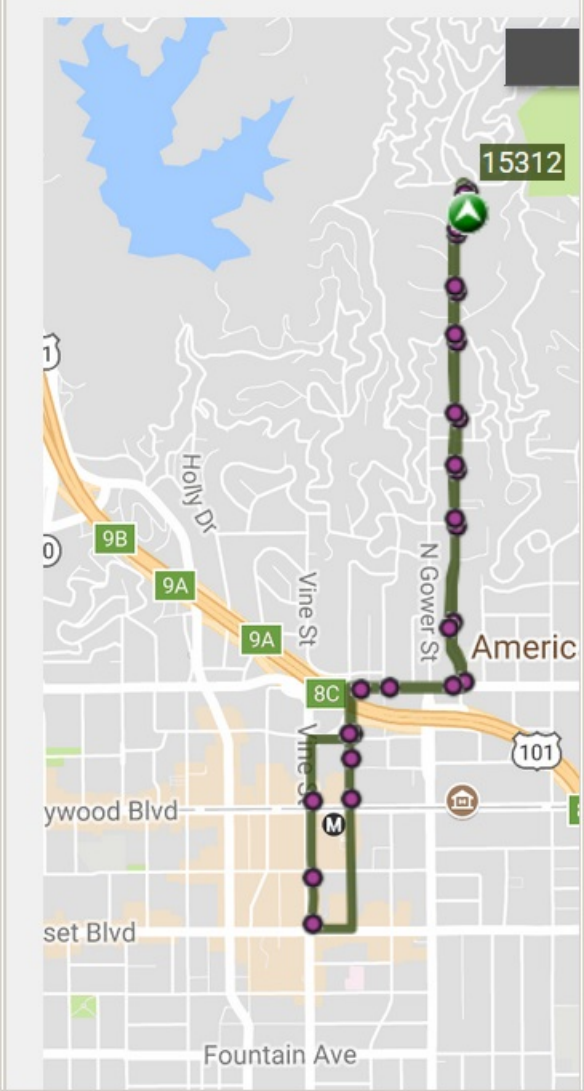

LA DASH Beachwood Canyon - LA x +

120% + https://www.ladot.com

LOS ANGELES

LIVE MAP - WHERE IS MY BUS?

File Edit View History Bookmarks Tools Help

LA DASH Hollywood - LADOT Tran x +

120% + https://www.ladottransit.com/dash/routes/hollywood/hollywood.html

LOS ANGELES 311

LIVE MAP - WHERE IS MY BUS?

File Edit View History Bookmarks Tools Help

LA DASH Beachwood Canyon - LA x +

120% | https://www.ladot.com

LOS ANGELES

LIVE MAP - WHERE IS MY BUS?

File Edit View History Bookmarks Tools Help

LA DASH Hollywood - LADOT Tran x +

120% | https://www.ladottransit.com/dash/routes/hollywood/hollywood.html

LOS ANGELES

311

LIVE MAP - WHERE IS MY BUS?

File Edit View History Bookmarks Tools Help

LA DASH Beachwood Canyon - LA x +

120% https://www.ladot.com

LOS ANGELES

LIVE MAP - WHERE IS MY BUS?

File Edit View History Bookmarks Tools Help

LA DASH Hollywood - LADOT Tran x +

120% https://www.ladottransit.com/dash/routes/hollywood/hollywood.html