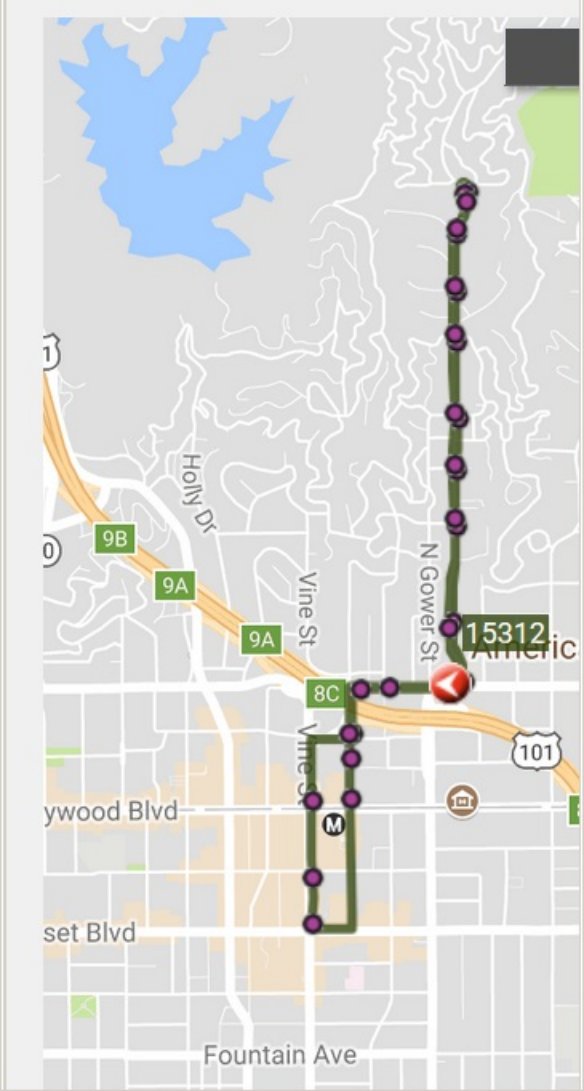

LA DASH Beachwood Canyon - LA x +

120% + https://www.ladot.com

LOS ANGELES

LIVE MAP - WHERE IS MY BUS?

File Edit View History Bookmarks Tools Help

LA DASH Hollywood - LADOT Tran x +

120% + https://www.ladottransit.com/dash/routes/hollywood/hollywood.html

LOS ANGELES

311

LIVE MAP - WHERE IS MY BUS?

File Edit View History Bookmarks Tools Help

LA DASH Beachwood Canyon - LA x +

120% | https://www.ladot.com

LOS ANGELES

LIVE MAP - WHERE IS MY BUS?