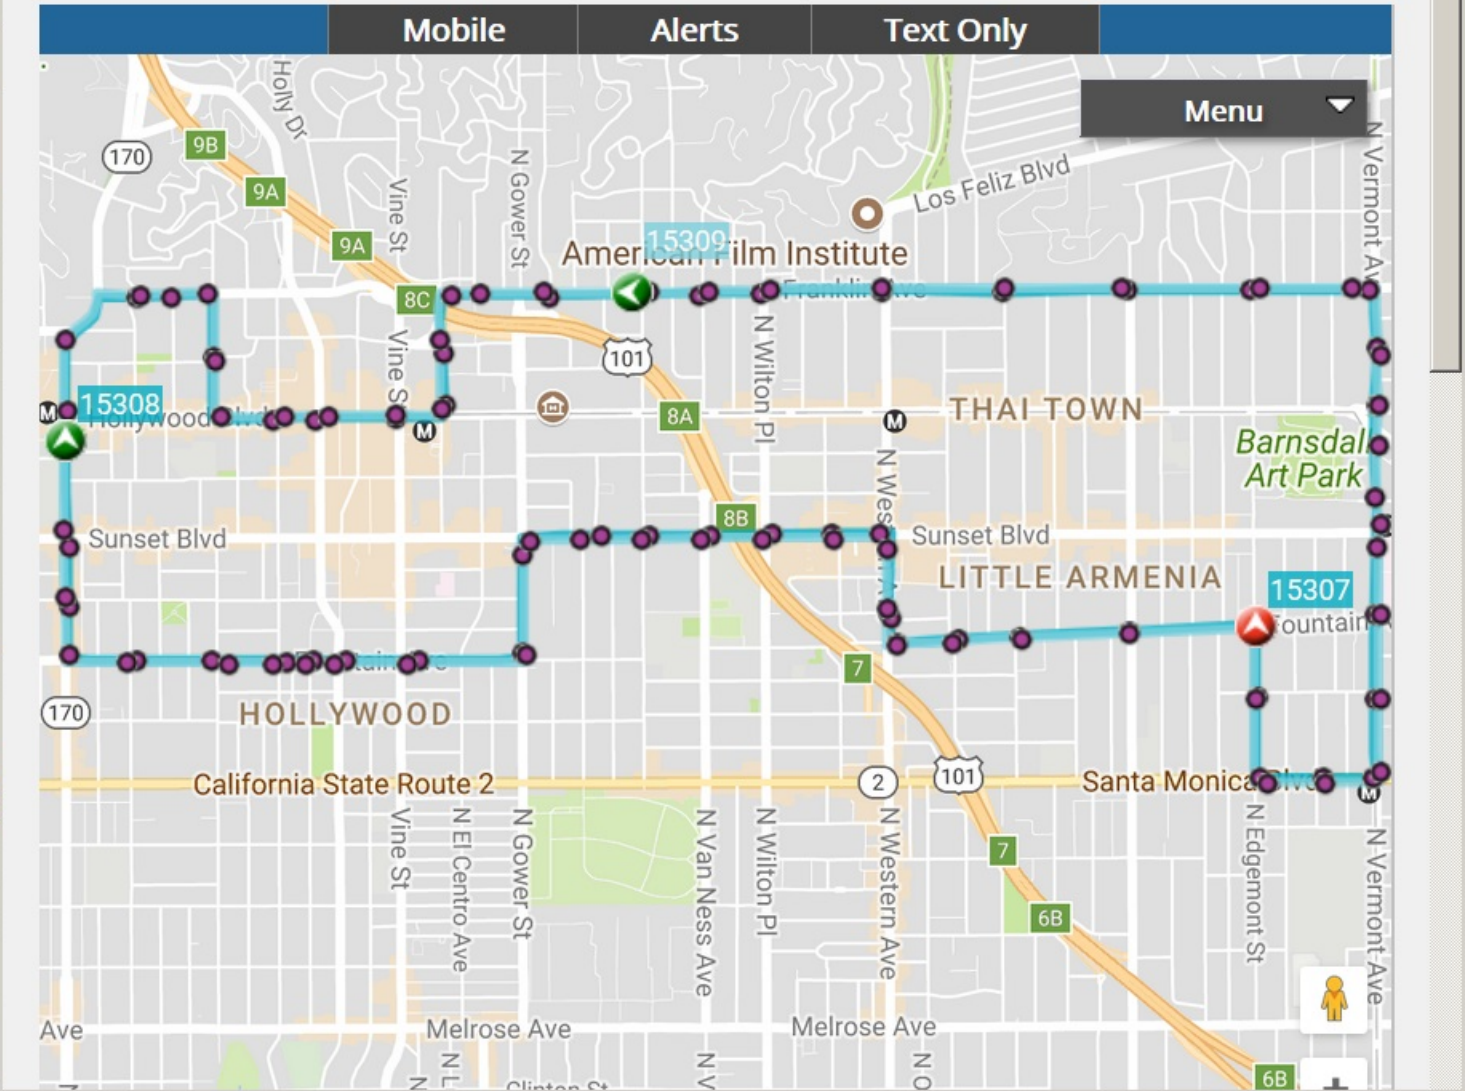

LOS ANGELES

311

LIVE MAP - WHERE IS MY BUS?

File Edit View History Bookmarks Tools Help

LA DASH Beachwood Canyon - LA x +

120% + https://www.ladot.com

LOS ANGELES

LIVE MAP - WHERE IS MY BUS?

File Edit View History Bookmarks Tools Help

LA DASH Hollywood - LADOT Tran x +

120% + https://www.ladottransit.com/dash/routes/hollywood/hollywood.html

LOS ANGELES

311

LIVE MAP - WHERE IS MY BUS?

File Edit View History Bookmarks Tools Help

LA DASH Beachwood Canyon - LA x +

120% https://www.ladot.com

LOS ANGELES

LIVE MAP - WHERE IS MY BUS?

File Edit View History Bookmarks Tools Help

LA DASH Hollywood - LADOT Trans x +

120% https://www.ladottransit.com/dash/routes/hollywood/hollywood.html