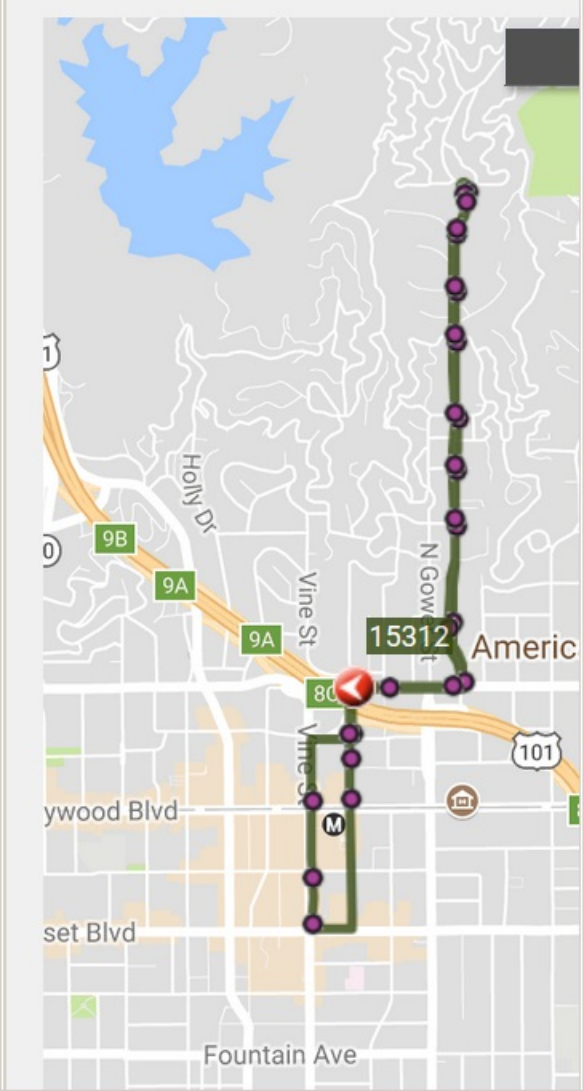

LA DASH Beachwood Canyon - LA x +

120% https://www.ladot.com

LOS ANGELES

LIVE MAP - WHERE IS MY BUS?

File Edit View History Bookmarks Tools Help

LA DASH Hollywood - LADOT Tran x +

120% https://www.ladottransit.com/dash/routes/hollywood/hollywood.html