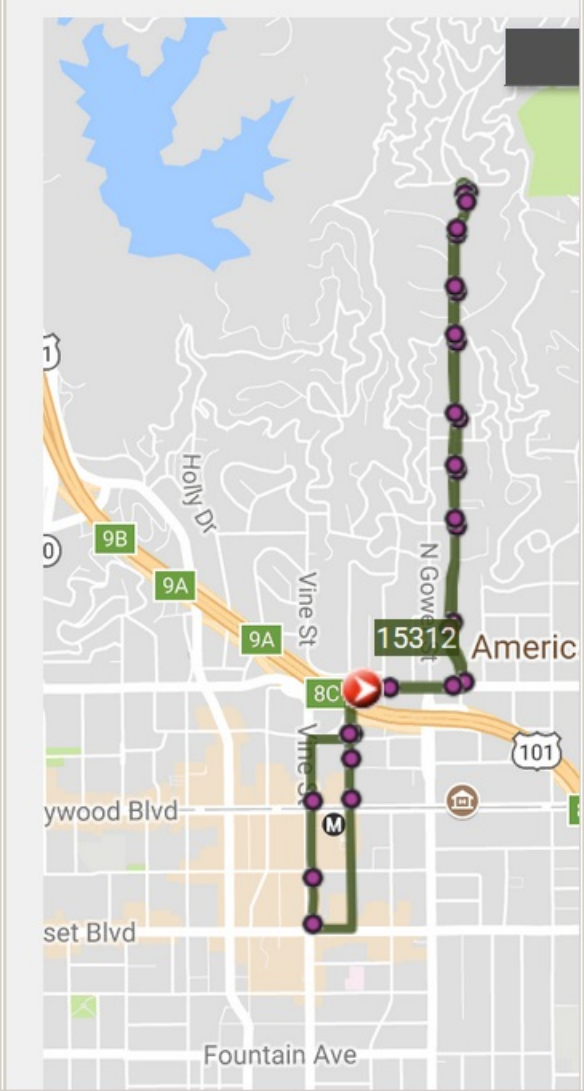

File Edit View History Bookmarks Tools Help

LA DASH Beachwood Canyon - LA x +

120% | https://www.ladot.com

LOS ANGELES

LIVE MAP - WHERE IS MY BUS?