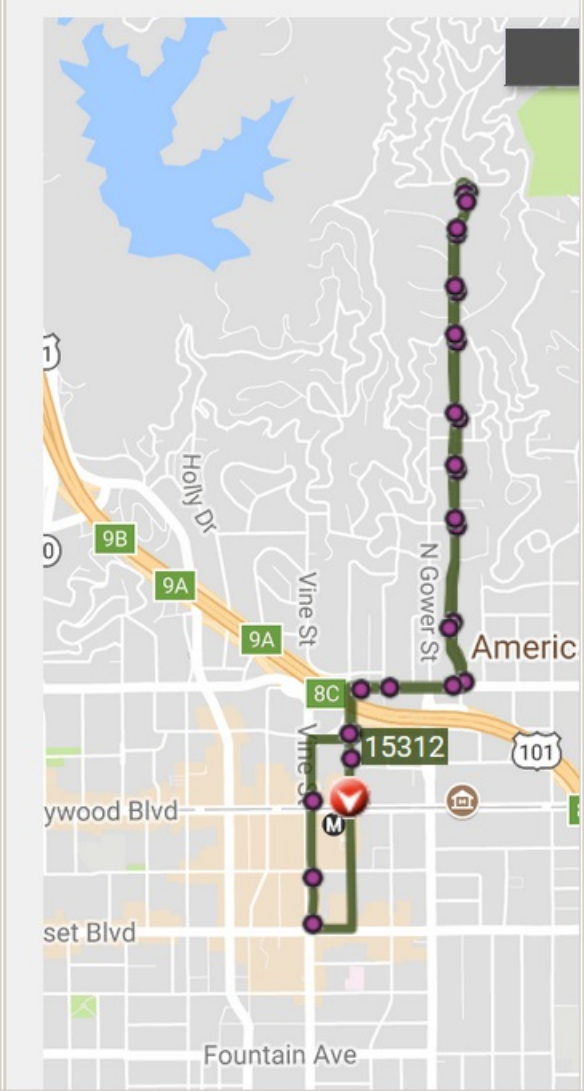

LA DASH Beachwood Canyon - LA x +

120% https://www.ladot.com

LOS ANGELES

LIVE MAP - WHERE IS MY BUS?

File Edit View History Bookmarks Tools Help

LA DASH Hollywood - LADOT Tran x +

120% https://www.ladottransit.com/dash/routes/hollywood/hollywood.html