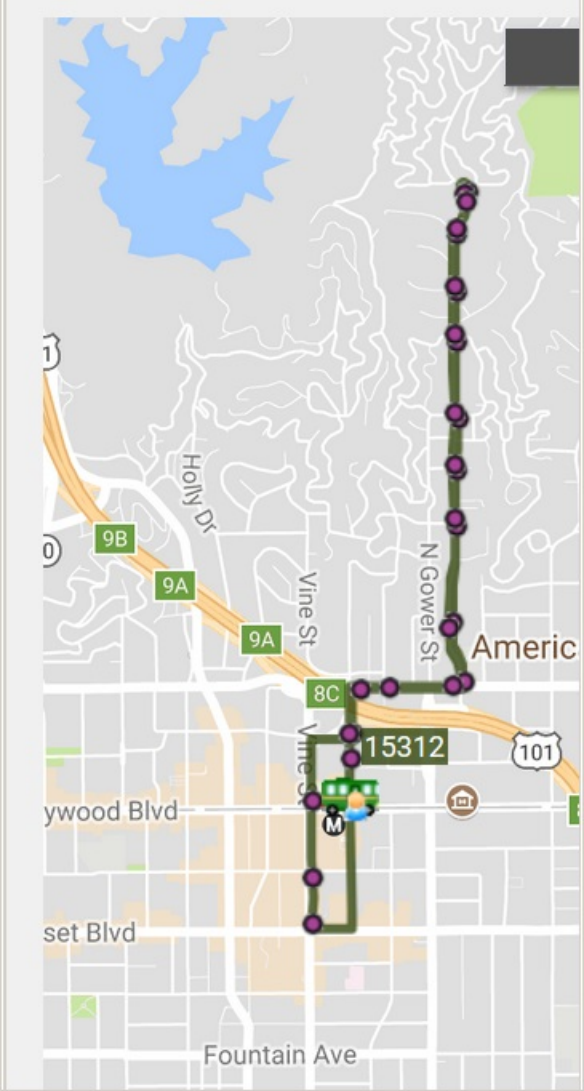

LA DASH Beachwood Canyon - LA x +

120% https://www.ladot.com

LOS ANGELES

LIVE MAP - WHERE IS MY BUS?

File Edit View History Bookmarks Tools Help

LA DASH Hollywood - LADOT Tran x +

120% https://www.ladottransit.com/dash/routes/hollywood/hollywood.html