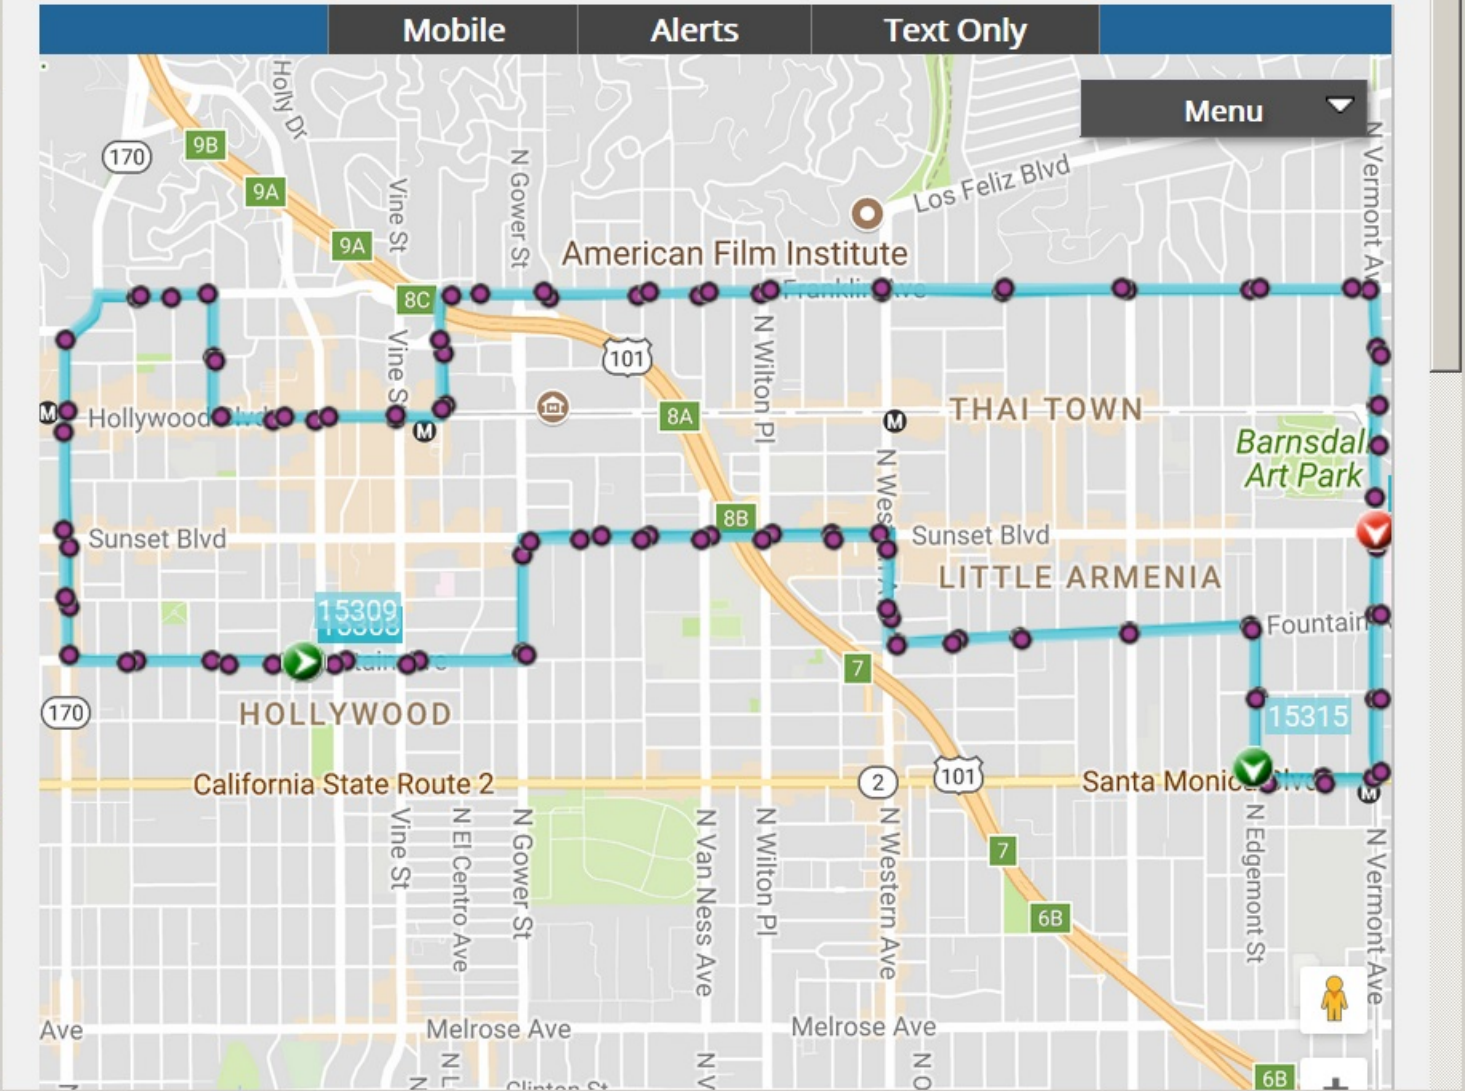

LOS ANGELES

311

LIVE MAP - WHERE IS MY BUS?

File Edit View History Bookmarks Tools Help

LA DASH Beachwood Canyon - LA x +

120% https://www.ladot.com

LOS ANGELES

LIVE MAP - WHERE IS MY BUS?

File Edit View History Bookmarks Tools Help

LA DASH Hollywood - LADOT Tran x +

120% https://www.ladottransit.com/dash/routes/hollywood/hollywood.html

LOS ANGELES

311

LIVE MAP - WHERE IS MY BUS?

File Edit View History Bookmarks Tools Help

LA DASH Beachwood Canyon - LA x +

120% | https://www.ladot.com

LOS ANGELES

LIVE MAP - WHERE IS MY BUS?

File Edit View History Bookmarks Tools Help

LA DASH Hollywood - LADOT Tran x +

120% | https://www.ladottransit.com/dash/routes/hollywood/hollywood.html

LOS ANGELES

311

LIVE MAP - WHERE IS MY BUS?

File Edit View History Bookmarks Tools Help

LA DASH Beachwood Canyon - LA x +

120% | https://www.ladot.com

LOS ANGELES

LIVE MAP - WHERE IS MY BUS?