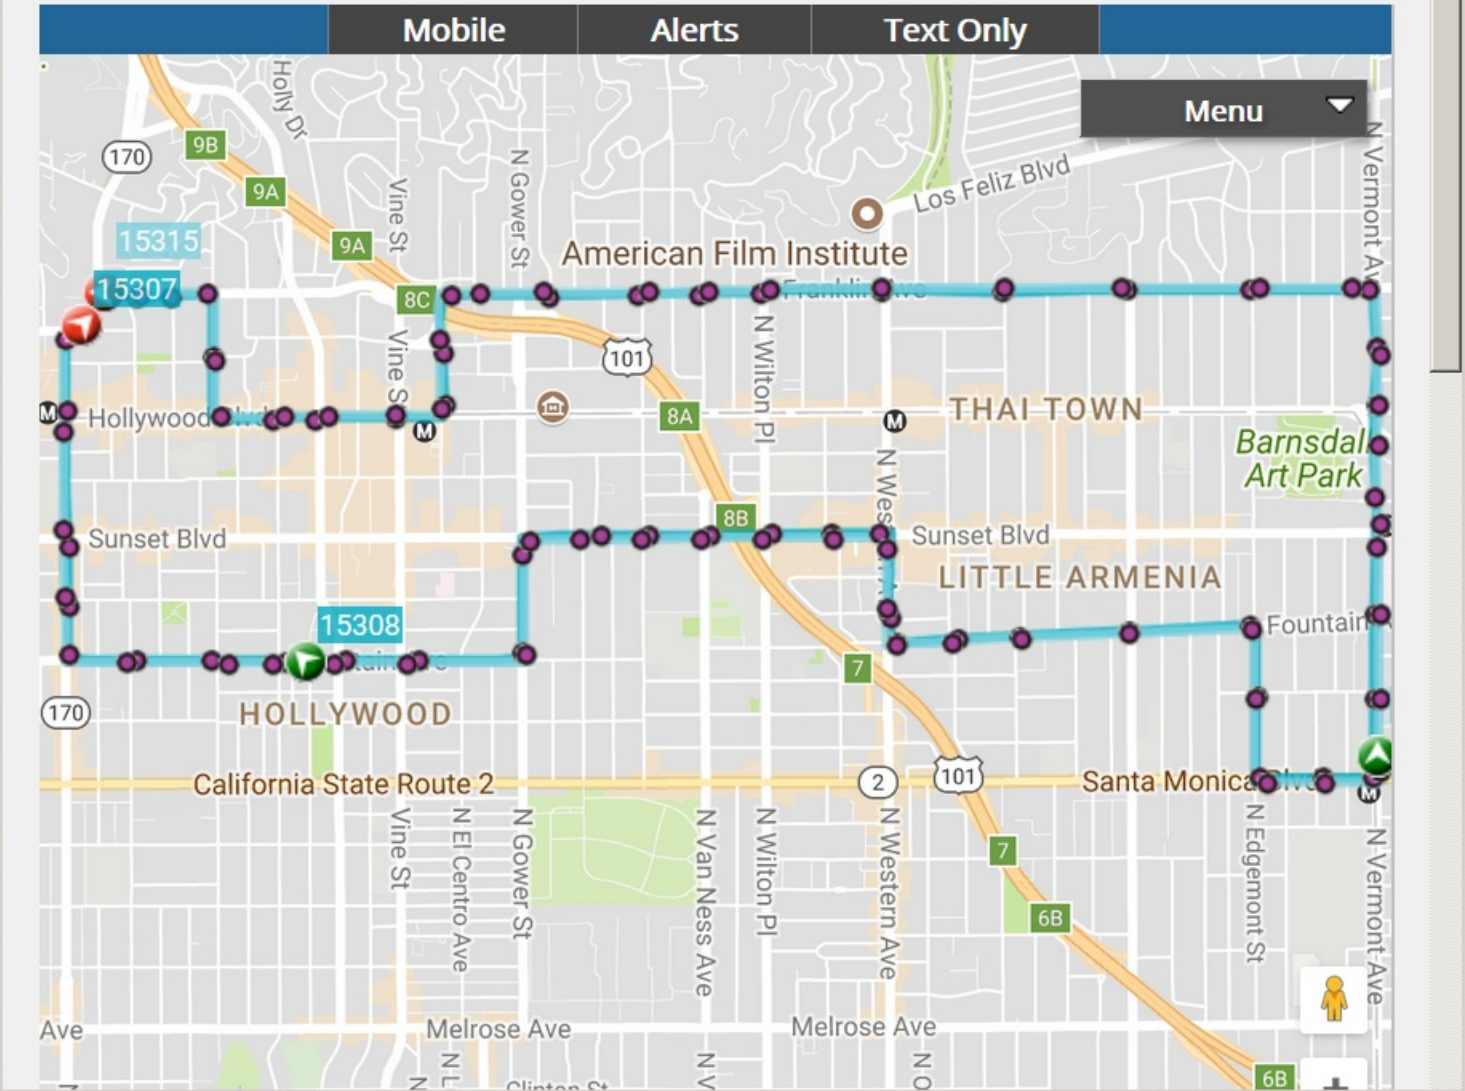

LOS ANGELES

311

LIVE MAP - WHERE IS MY BUS?

File Edit View History Bookmarks Tools Help

LA DASH Beachwood Canyon - LA x +

120% https://www.ladot.com

LOS ANGELES

LIVE MAP - WHERE IS MY BUS?

File Edit View History Bookmarks Tools Help

LA DASH Hollywood - LADOT Tran x +

120% https://www.ladottransit.com/dash/routes/hollywood/hollywood.html

LOS ANGELES

311

LIVE MAP - WHERE IS MY BUS?

File Edit View History Bookmarks Tools Help

LA DASH Beachwood Canyon - LA x +

120% | https://www.ladot.com

LOS ANGELES

LIVE MAP - WHERE IS MY BUS?

File Edit View History Bookmarks Tools Help

LA DASH Hollywood - LADOT Tran x +

120% | https://www.ladottransit.com/dash/routes/hollywood/hollywood.html

LOS ANGELES

311

LIVE MAP - WHERE IS MY BUS?

File Edit View History Bookmarks Tools Help

LA DASH Beachwood Canyon - LA x +

120% | https://www.ladot.com

LOS ANGELES

LIVE MAP - WHERE IS MY BUS?