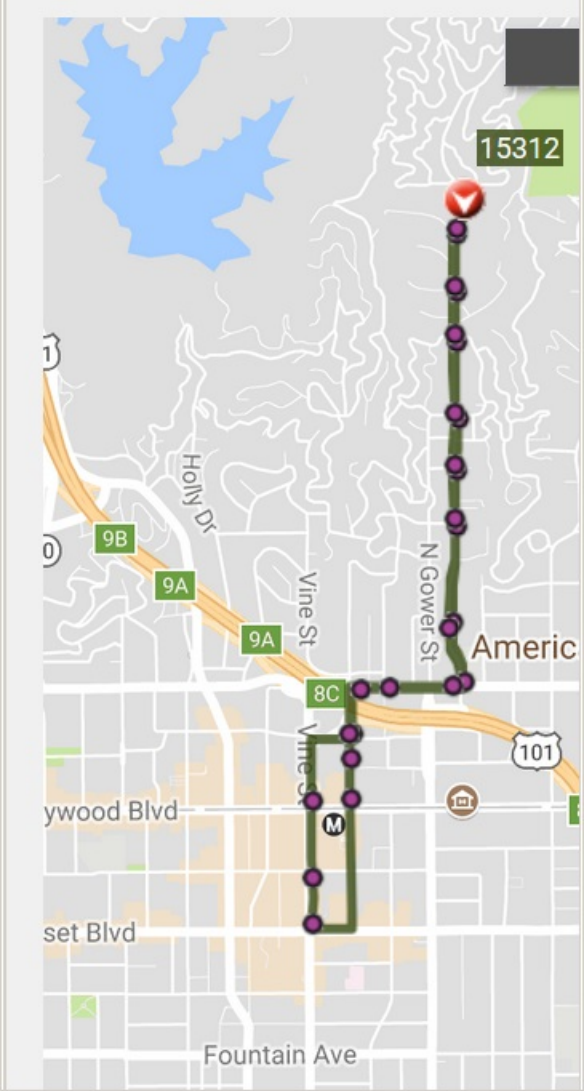

LOS ANGELES

311

LIVE MAP - WHERE IS MY BUS?

File Edit View History Bookmarks Tools Help

LA DASH Beachwood Canyon - LA x +

120% | https://www.ladot.com

LOS ANGELES

LIVE MAP - WHERE IS MY BUS?

File Edit View History Bookmarks Tools Help

LA DASH Hollywood - LADOT Tran x +

120% | https://www.ladottransit.com/dash/routes/hollywood/hollywood.html

LOS ANGELES

311

LIVE MAP - WHERE IS MY BUS?

File Edit View History Bookmarks Tools Help

LA DASH Beachwood Canyon - LA x +

120% https://www.ladot.com

LOS ANGELES

LIVE MAP - WHERE IS MY BUS?

File Edit View History Bookmarks Tools Help

LA DASH Hollywood - LADOT Tran x +

120% https://www.ladottransit.com/dash/routes/hollywood/hollywood.html

LOS ANGELES

311

LIVE MAP - WHERE IS MY BUS?

File Edit View History Bookmarks Tools Help

LA DASH Beachwood Canyon - LA x +

120% https://www.ladot.com

LOS ANGELES

LIVE MAP - WHERE IS MY BUS?