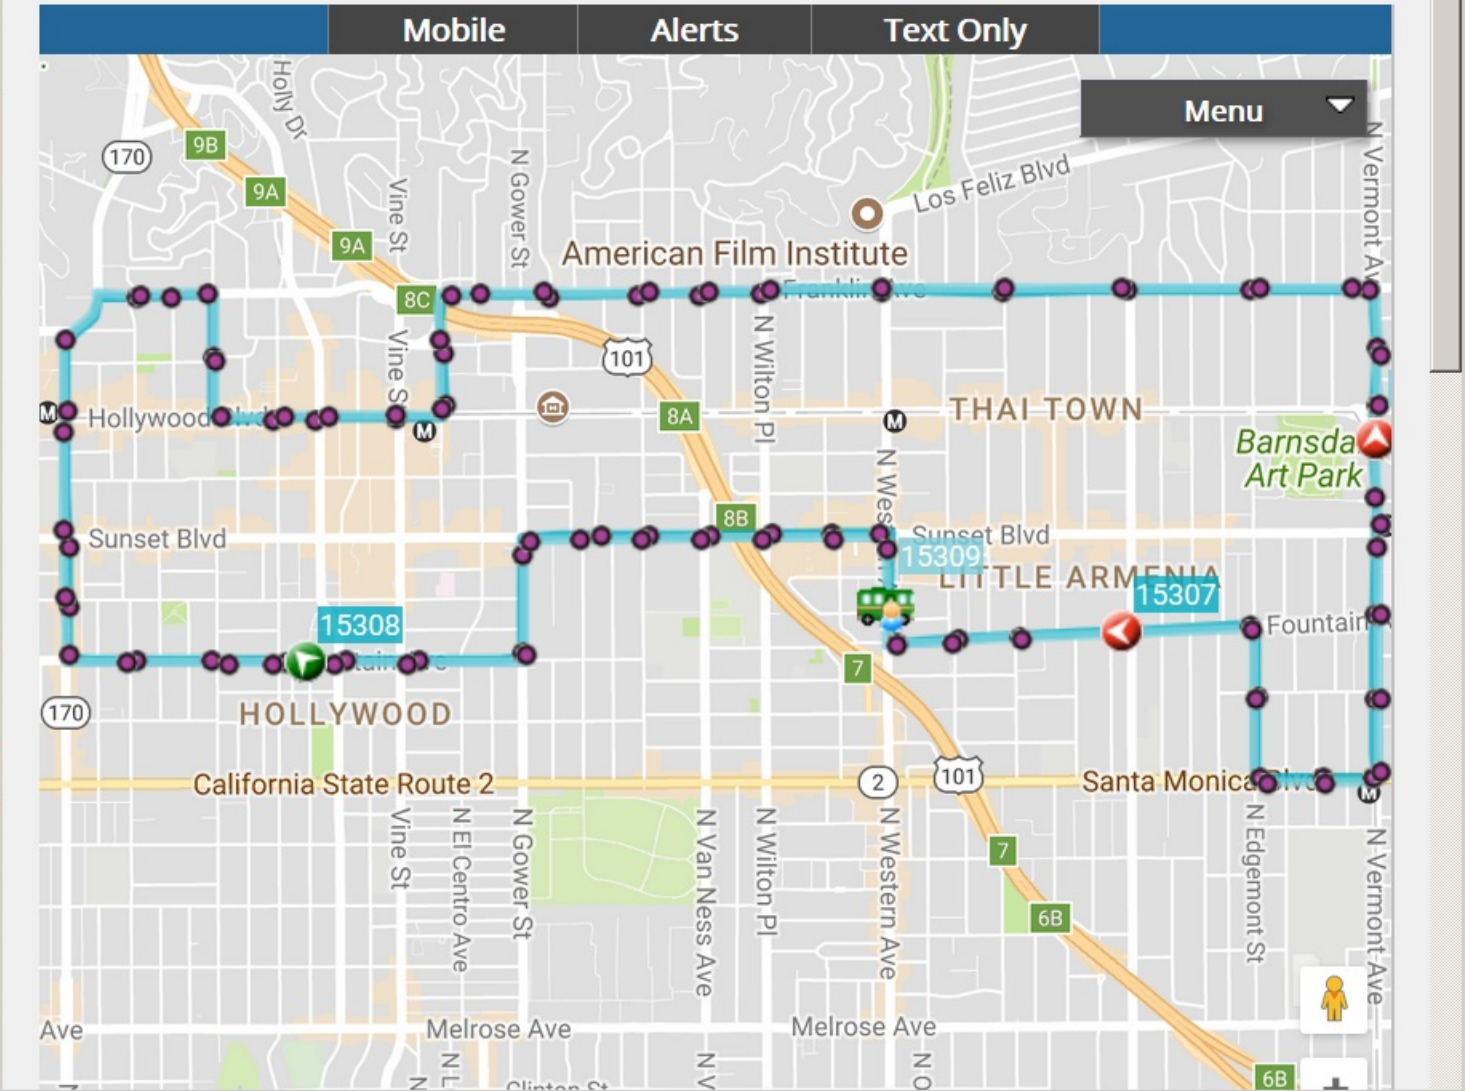

LA DASH Beachwood Canyon - LA x +

120% | https://www.ladot.com

LOS ANGELES

LIVE MAP - WHERE IS MY BUS?

File Edit View History Bookmarks Tools Help

LA DASH Hollywood - LADOT Tran x +

120% | https://www.ladottransit.com/dash/routes/hollywood/hollywood.html

LOS ANGELES

311

LIVE MAP - WHERE IS MY BUS?

File Edit View History Bookmarks Tools Help

LA DASH Beachwood Canyon - LA x +

120% | https://www.ladot.com

LOS ANGELES

LIVE MAP - WHERE IS MY BUS?