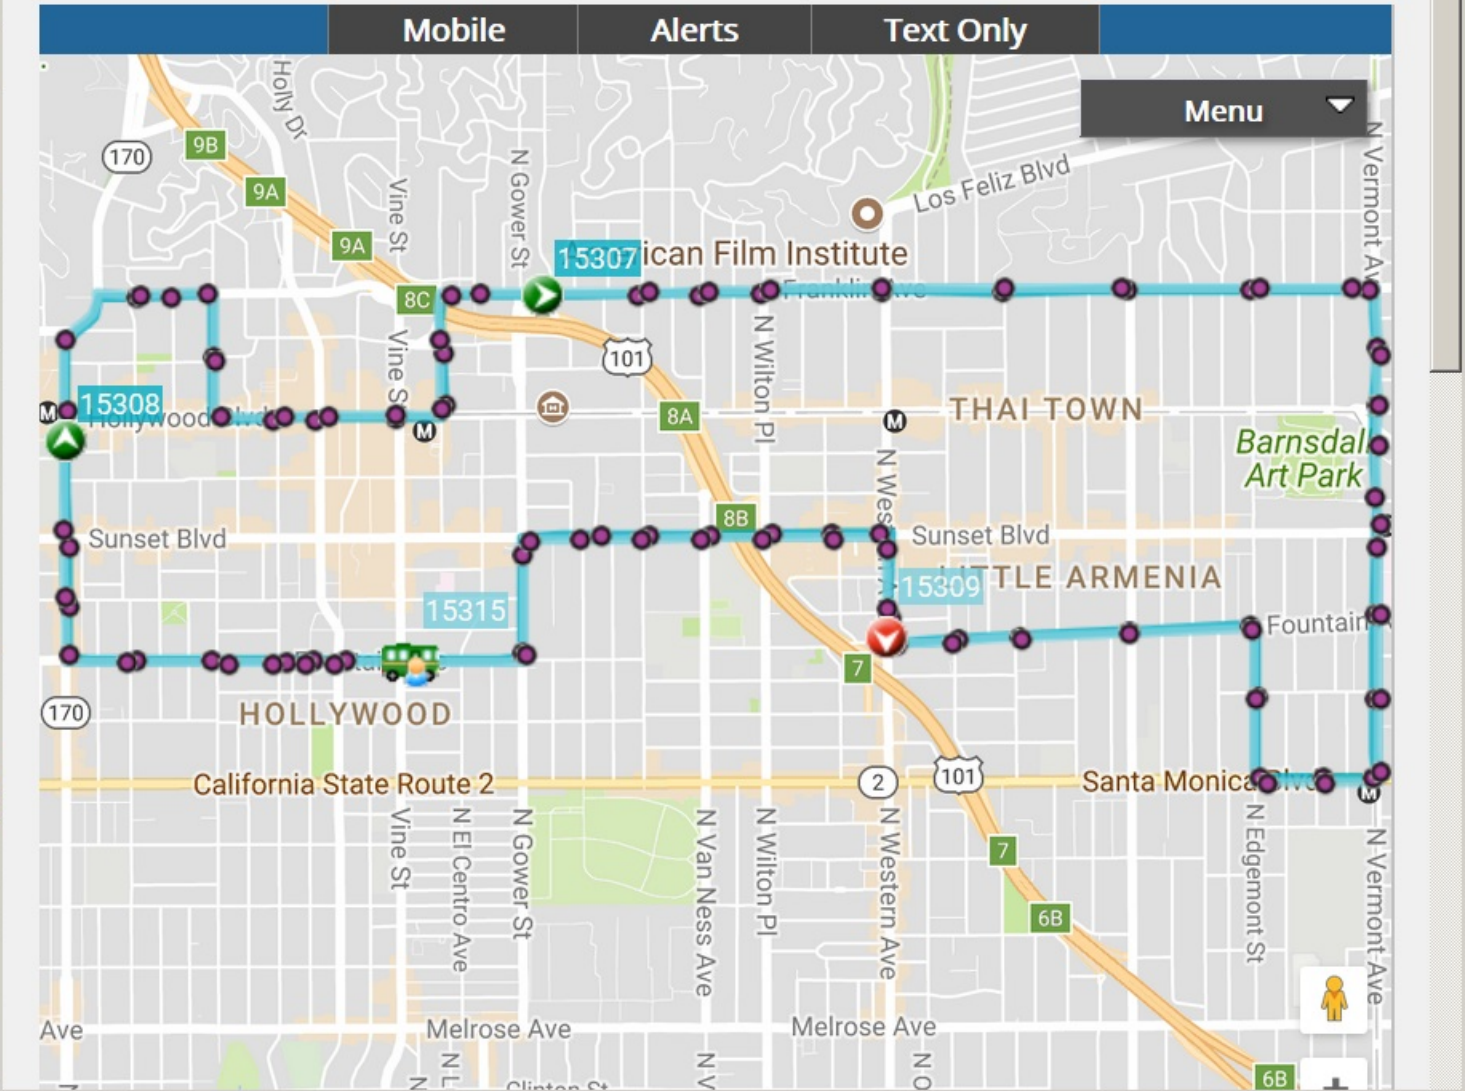

File Edit View History Bookmarks Tools Help

LA DASH Hollywood - LADOT Tran x +

120% https://www.ladottransit.com/dash/routes/hollywood/hollywood.html

LOS ANGELES 311

LIVE MAP - WHERE IS MY BUS?