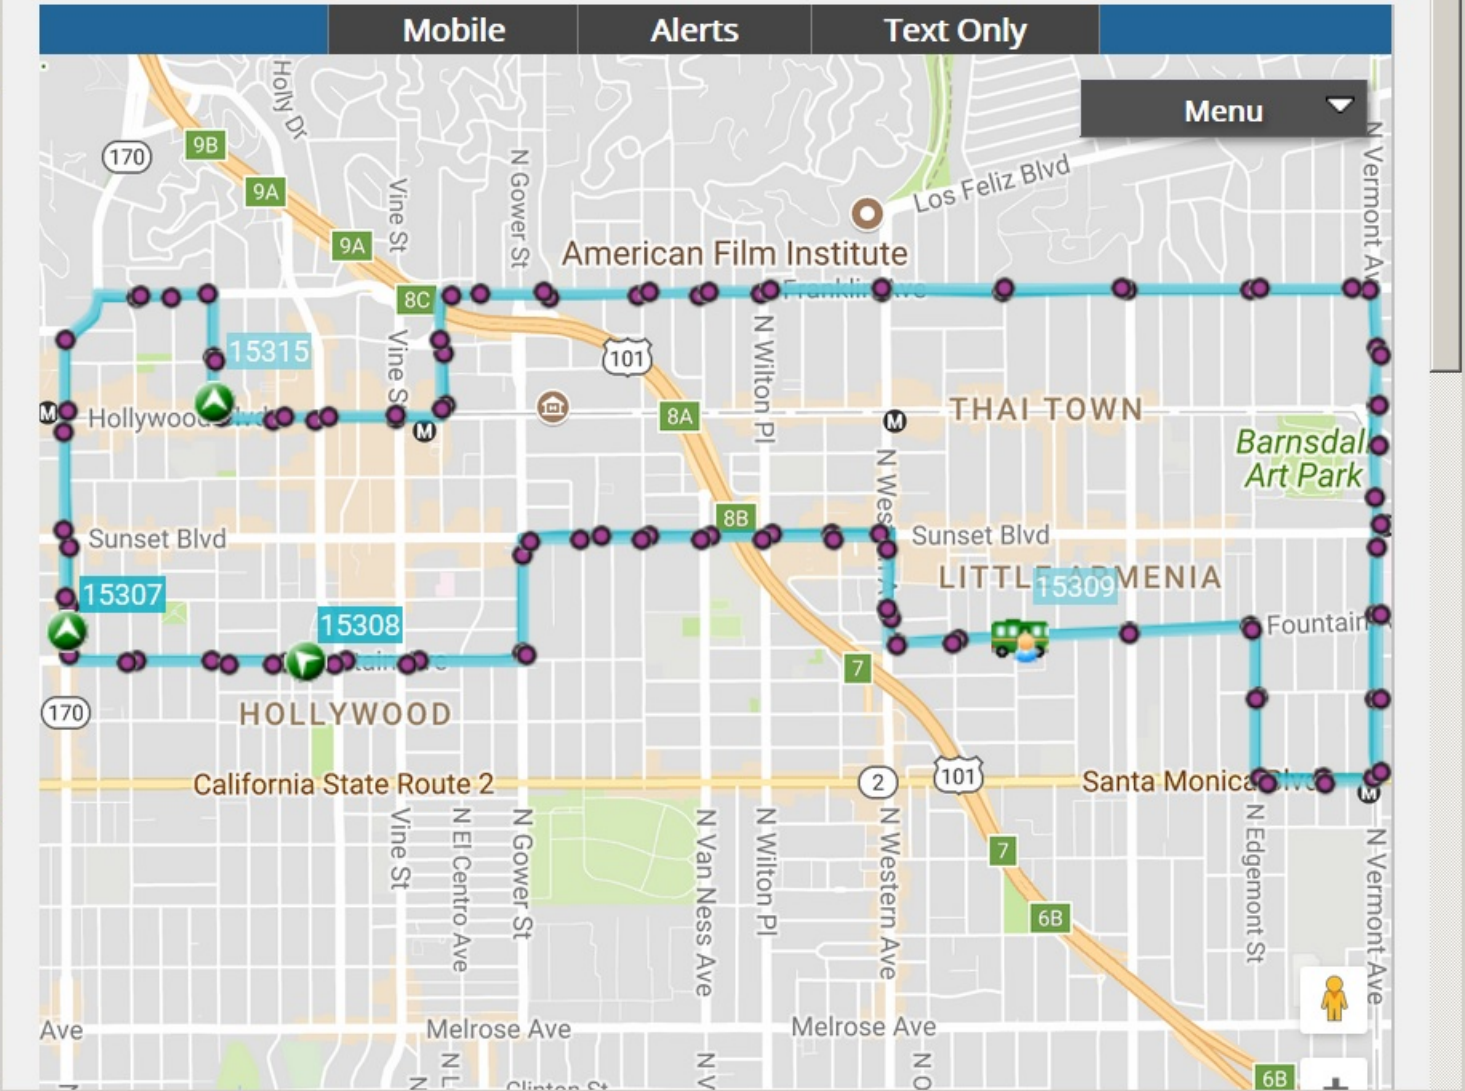

The Beachwood DASH was able to complete only 7 of the 10 scheduled runs between 3:52 pm and the end of service and was not able to operate on time due to the excessive traffic congestion caused by the cumulative impacts of the many projects on Franklin Avenue that have never been studied via an EIR.

George Abrahams

File Edit View History Bookmarks Tools Help

LA DASH Beachwood Canyon - LA x +

120% + https://www.ladot.com

LOS ANGELES

LIVE MAP - WHERE IS MY BUS?

File Edit View History Bookmarks Tools Help

LA DASH Hollywood - LADOT Tran x +

120% + https://www.ladottransit.com/dash/routes/hollywood/hollywood.html

LOS ANGELES

311

LIVE MAP - WHERE IS MY BUS?

File Edit View History Bookmarks Tools Help

LA DASH Beachwood Canyon - LA x +

120% https://www.ladot.com

LOS ANGELES

LIVE MAP - WHERE IS MY BUS?

File Edit View History Bookmarks Tools Help

LA DASH Hollywood - LADOT Tran x +

120% https://www.ladottransit.com/dash/routes/hollywood/hollywood.html