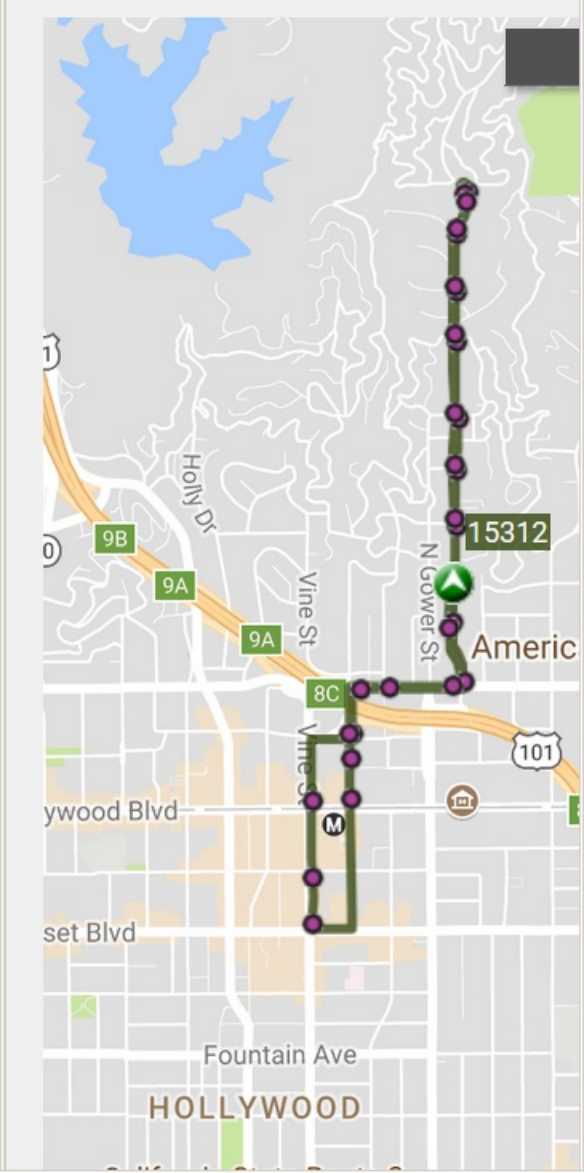

LOS ANGELES

311

LIVE MAP - WHERE IS MY BUS?

File Edit View History Bookmarks Tools Help

LA DASH Beachwood Canyon - LA x +

120% | https://www.ladot.com

LOS ANGELES

LIVE MAP - WHERE IS MY BUS?

File Edit View History Bookmarks Tools Help

LA DASH Hollywood - LADOT Tran x +

120% | https://www.ladottransit.com/dash/routes/hollywood/hollywood.html

LOS ANGELES

311

LIVE MAP - WHERE IS MY BUS?

File Edit View History Bookmarks Tools Help

LA DASH Beachwood Canyon - LA x +

120% + https://www.ladot.com

LOS ANGELES

LIVE MAP - WHERE IS MY BUS?

File Edit View History Bookmarks Tools Help

LA DASH Hollywood - LADOT Tran x +

120% + https://www.ladottransit.com/dash/routes/hollywood/hollywood.html

LOS ANGELES 311

LIVE MAP - WHERE IS MY BUS?

File Edit View History Bookmarks Tools Help

LA DASH Beachwood Canyon - LA x +

120% | https://www.ladot.com

LOS ANGELES

LIVE MAP - WHERE IS MY BUS?

File Edit View History Bookmarks Tools Help