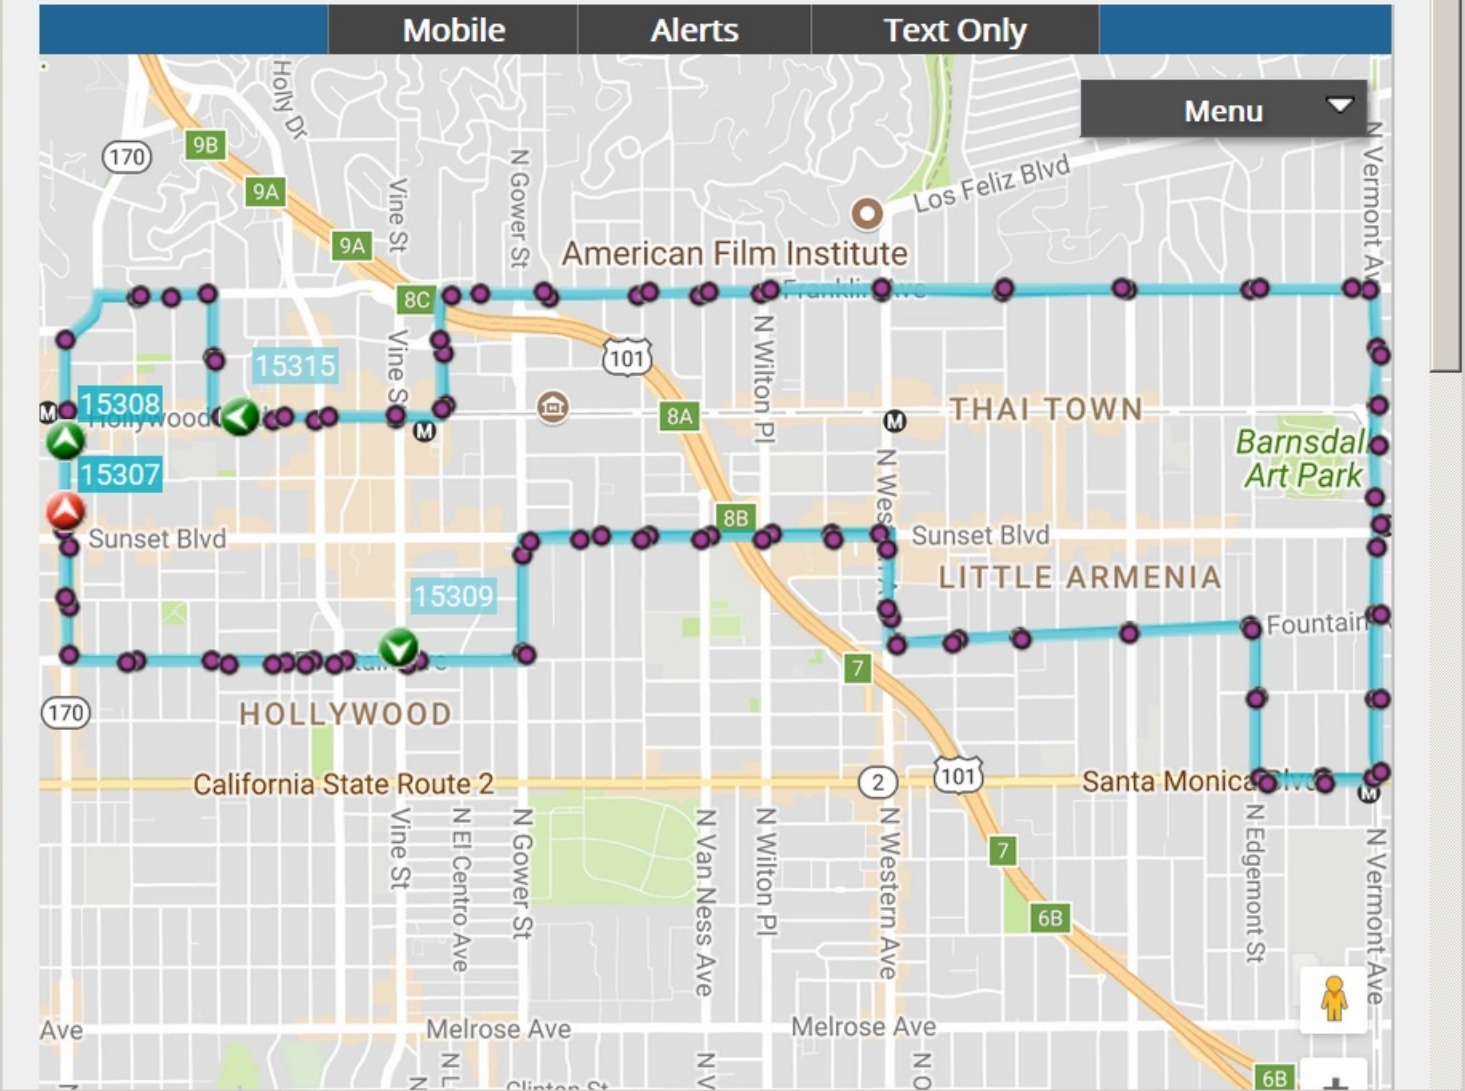

LA DASH Beachwood Canyon - LA x +

120% https://www.ladot.com

LOS ANGELES

LIVE MAP - WHERE IS MY BUS?

File Edit View History Bookmarks Tools Help

LA DASH Hollywood - LADOT Tran x +

120% https://www.ladottransit.com/dash/routes/hollywood/hollywood.html

LOS ANGELES 311

LIVE MAP - WHERE IS MY BUS?

File Edit View History Bookmarks Tools Help

LA DASH Beachwood Canyon - LA x +

120% https://www.ladot.com

LOS ANGELES

LIVE MAP - WHERE IS MY BUS?

File Edit View History Bookmarks Tools Help

LA DASH Hollywood - LADOT Tran x +

120% https://www.ladottransit.com/dash/routes/hollywood/hollywood.html

LOS ANGELES

311

LIVE MAP - WHERE IS MY BUS?

File Edit View History Bookmarks Tools Help

LA DASH Beachwood Canyon - LA x +