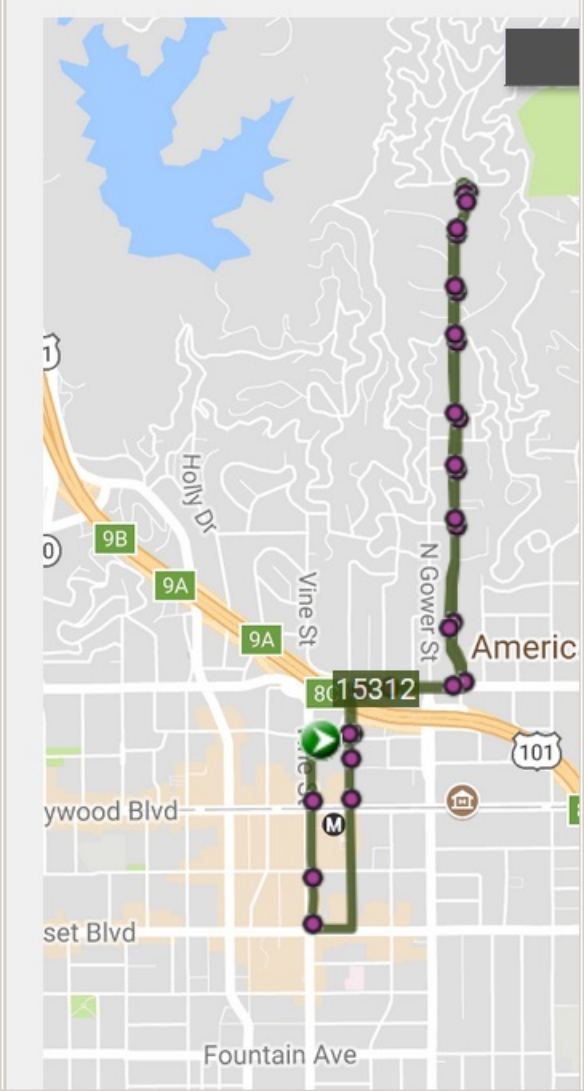

120% https://www.ladot.com

LOS ANGELES

LIVE MAP - WHERE IS MY BUS?

File Edit View History Bookmarks Tools Help

LA DASH Hollywood - LADOT Tran x +

120% https://www.ladottransit.com/dash/routes/hollywood/hollywood.html

LOS ANGELES

311

LIVE MAP - WHERE IS MY BUS?

File Edit View History Bookmarks Tools Help

LA DASH Beachwood Canyon - LA x +

120% | https://www.ladot.com

LOS ANGELES

LIVE MAP - WHERE IS MY BUS?

File Edit View History Bookmarks Tools Help

LA DASH Hollywood - LADOT Tran x +

120% | https://www.ladottransit.com/dash/routes/hollywood/hollywood.html

LOS ANGELES

311

LIVE MAP - WHERE IS MY BUS?

File Edit View History Bookmarks Tools Help

LA DASH Beachwood Canyon - LA x +

120% + https://www.ladot.com

LOS ANGELES

LIVE MAP - WHERE IS MY BUS?

File Edit View History Bookmarks Tools Help

LA DASH Hollywood - LADOT Tran x +

120% + https://www.ladottransit.com/dash/routes/hollywood/hollywood.html