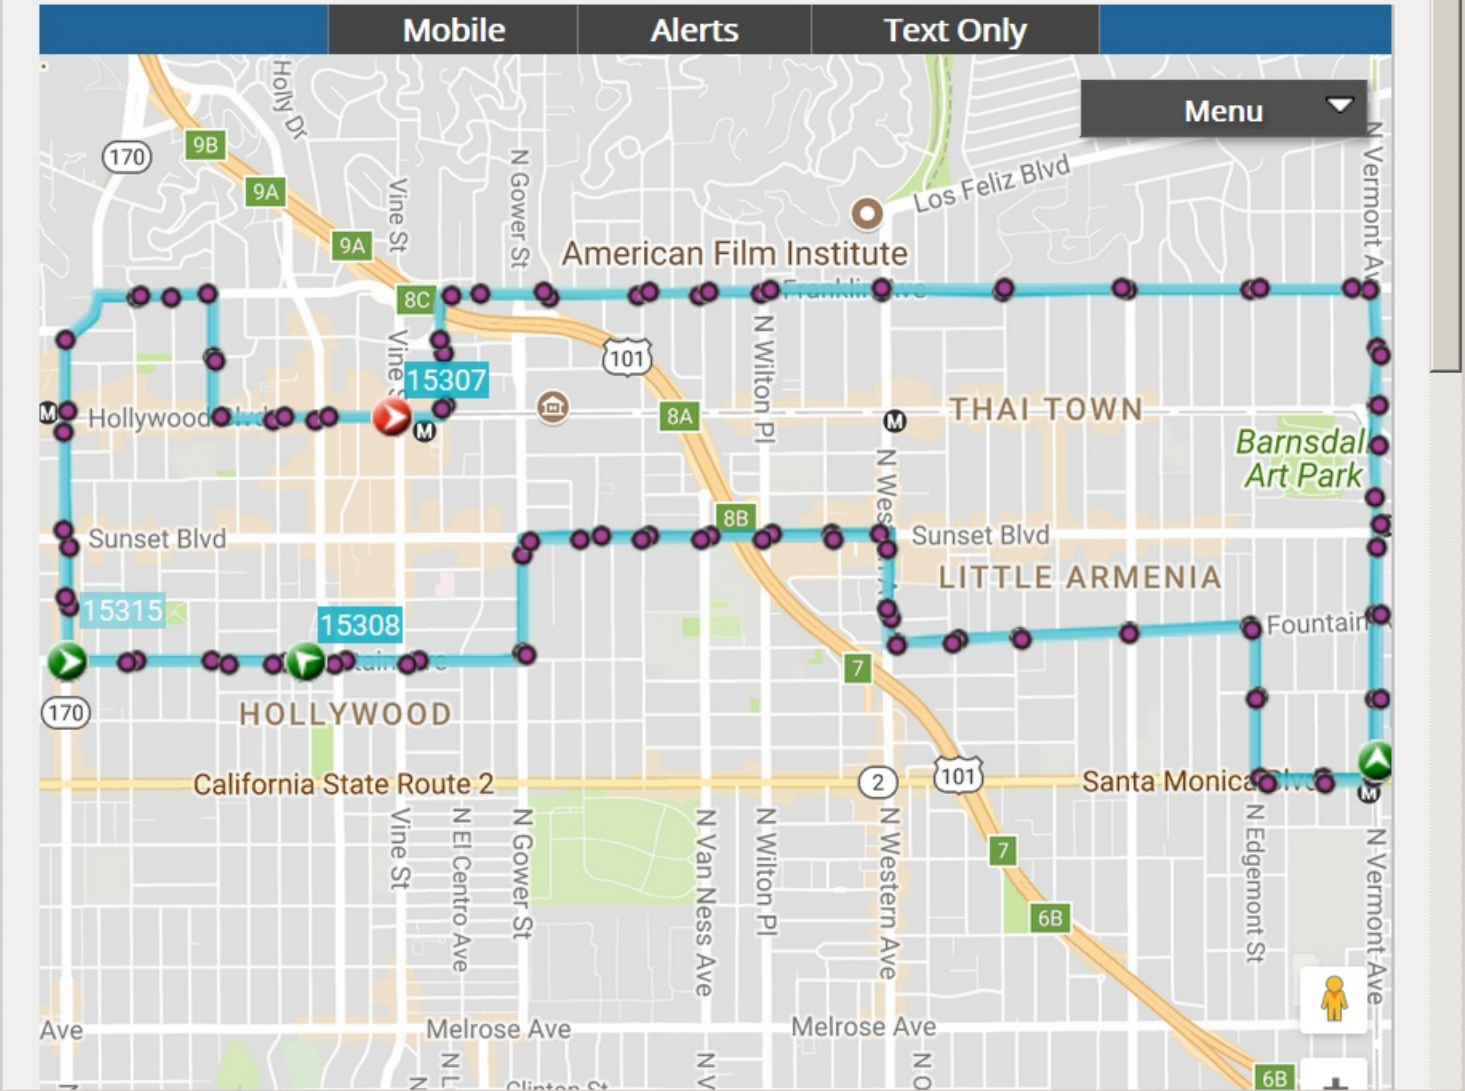

LOS ANGELES

311

LIVE MAP - WHERE IS MY BUS?

File Edit View History Bookmarks Tools Help

LA DASH Beachwood Canyon - LA x +

120% | https://www.ladot.com

LOS ANGELES

LIVE MAP - WHERE IS MY BUS?

File Edit View History Bookmarks Tools Help

LA DASH Hollywood - LADOT Tran x +

120% | https://www.ladottransit.com/dash/routes/hollywood/hollywood.html

LOS ANGELES

311

LIVE MAP - WHERE IS MY BUS?

File Edit View History Bookmarks Tools Help

LA DASH Beachwood Canyon - LA x +

120% + https://www.ladot.com

LOS ANGELES

LIVE MAP - WHERE IS MY BUS?

File Edit View History Bookmarks Tools Help

LA DASH Hollywood - LADOT Tran x +

120% + https://www.ladottransit.com/dash/routes/hollywood/hollywood.html

LOS ANGELES 311

LIVE MAP - WHERE IS MY BUS?

File Edit View History Bookmarks Tools Help

LA DASH Beachwood Canyon - LA x +

120% | https://www.ladot.com

LOS ANGELES

LIVE MAP - WHERE IS MY BUS?

File Edit View History Bookmarks Tools Help