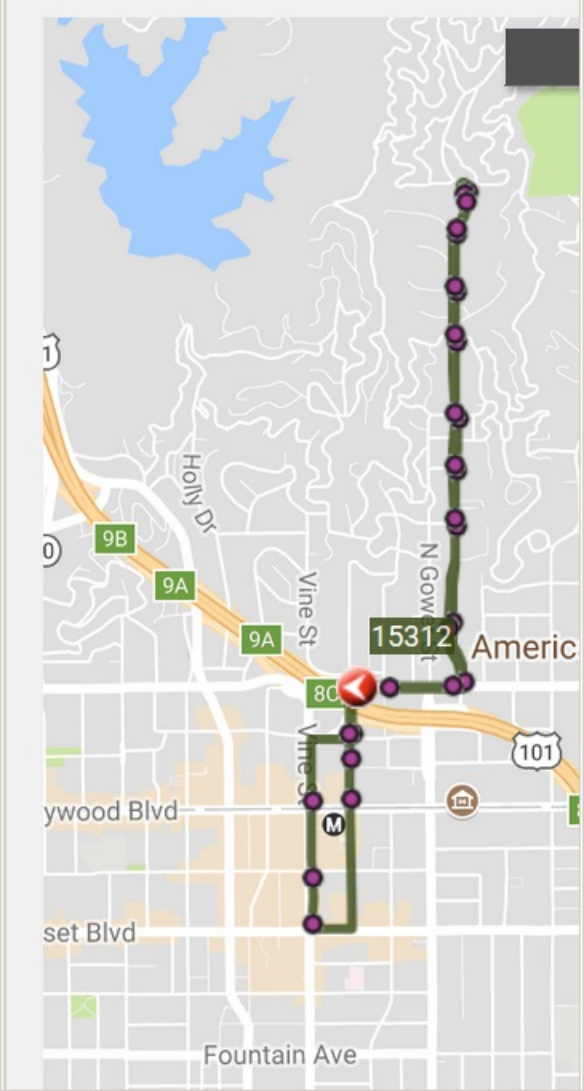

120% https://www.ladot.com

LOS ANGELES

LIVE MAP - WHERE IS MY BUS?

File Edit View History Bookmarks Tools Help

LA DASH Hollywood - LADOT Tran x +

120% https://www.ladottransit.com/dash/routes/hollywood/hollywood.html

LOS ANGELES

311

LIVE MAP - WHERE IS MY BUS?

File Edit View History Bookmarks Tools Help

LA DASH Beachwood Canyon - LA x +

120% + https://www.ladot.com

LOS ANGELES

LIVE MAP - WHERE IS MY BUS?

File Edit View History Bookmarks Tools Help

LA DASH Hollywood - LADOT Tran x +

120% + https://www.ladottransit.com/dash/routes/hollywood/hollywood.html

LOS ANGELES

311

LIVE MAP - WHERE IS MY BUS?

File Edit View History Bookmarks Tools Help

LA DASH Beachwood Canyon - LA x +

120% | https://www.ladot.com

LOS ANGELES

LIVE MAP - WHERE IS MY BUS?

File Edit View History Bookmarks Tools Help

LA DASH Hollywood - LADOT Tran x +

120% | https://www.ladottransit.com/dash/routes/hollywood/hollywood.html