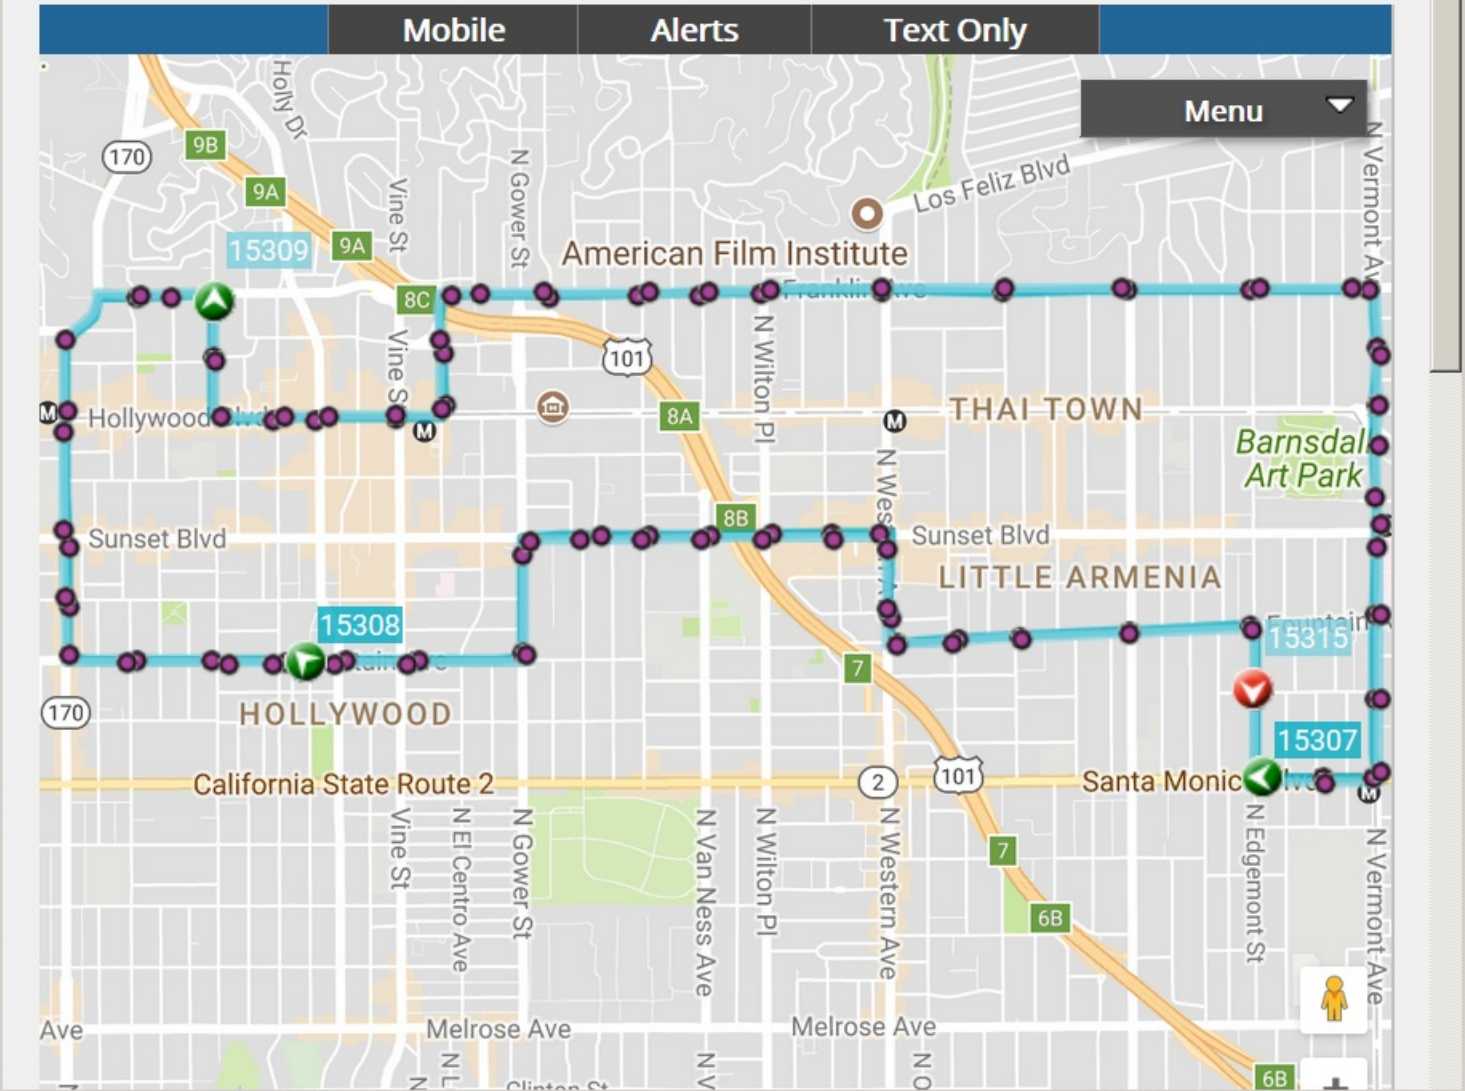

LOS ANGELES

311

LIVE MAP - WHERE IS MY BUS?

File Edit View History Bookmarks Tools Help

LA DASH Beachwood Canyon - LA x +

120% + https://www.ladot.com

LOS ANGELES

LIVE MAP - WHERE IS MY BUS?

LA DASH Beachwood Canyon - LA x +

120% | https://www.ladot.com

LOS ANGELES

LIVE MAP - WHERE IS MY BUS?

File Edit View History Bookmarks Tools Help

LA DASH Hollywood - LADOT Tran x +

120% | https://www.ladottransit.com/dash/routes/hollywood/hollywood.html

LOS ANGELES

311

LIVE MAP - WHERE IS MY BUS?

File Edit View History Bookmarks Tools Help

LA DASH Beachwood Canyon - LA x +

120% | https://www.ladot.com

LOS ANGELES

LIVE MAP - WHERE IS MY BUS?