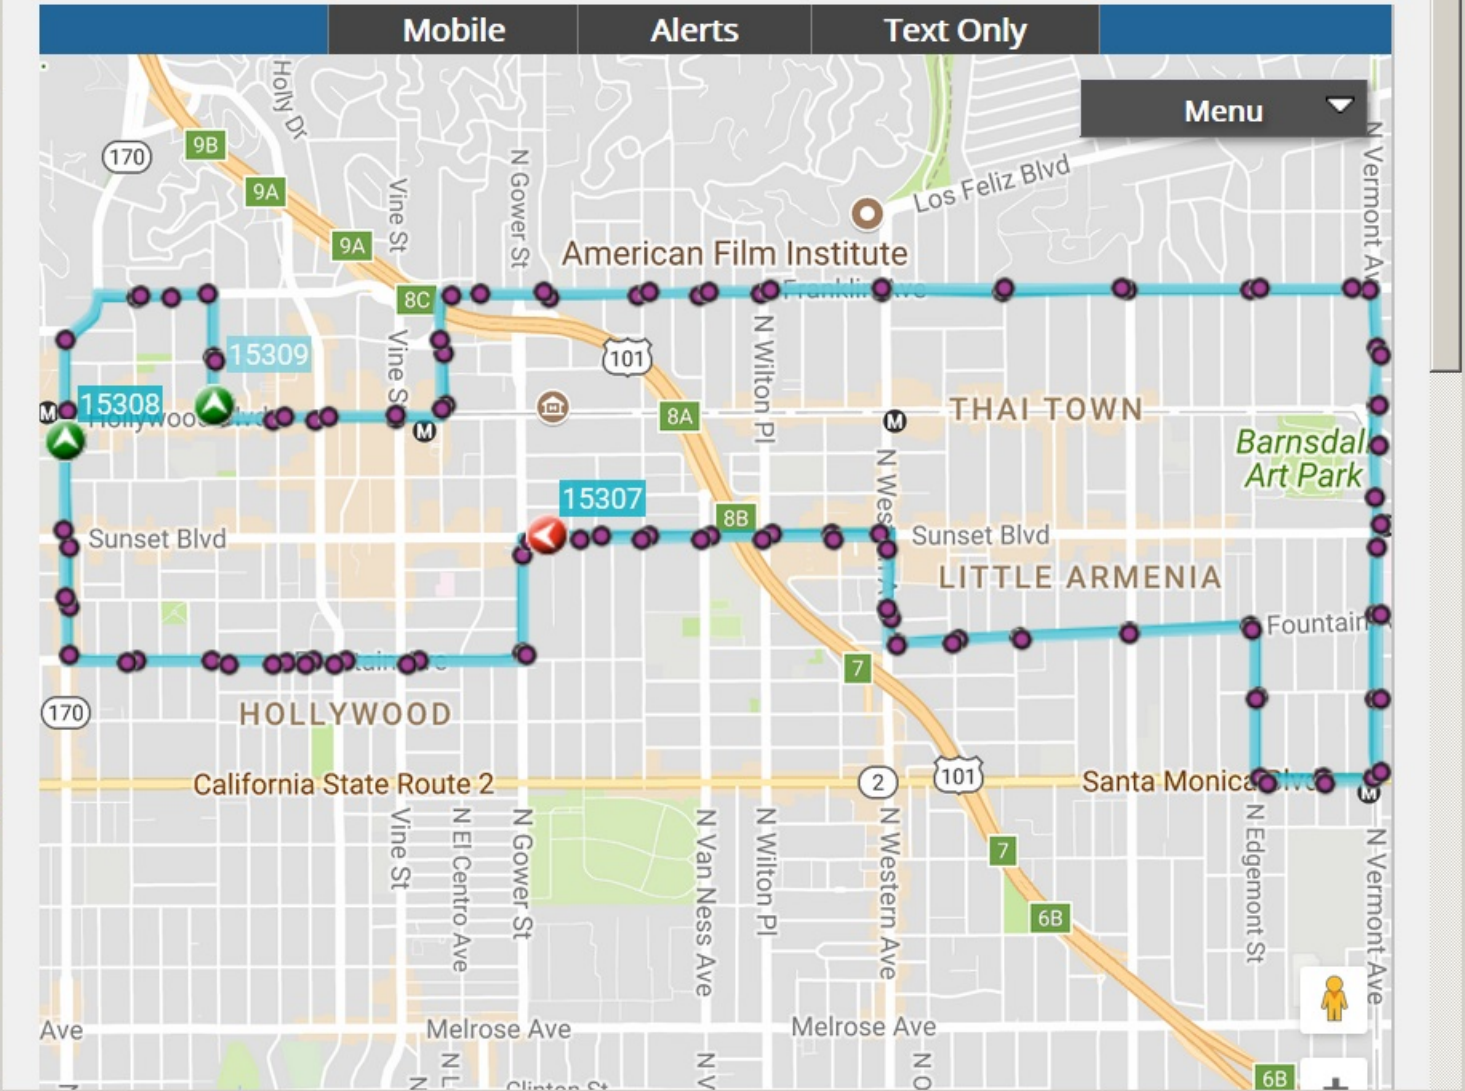

File Edit View History Bookmarks Tools Help

LA DASH Hollywood - LADOT Trans x +

120% https://www.ladottransit.com/dash/routes/hollywood/hollywood.html

LOS ANGELES

311

LIVE MAP - WHERE IS MY BUS?