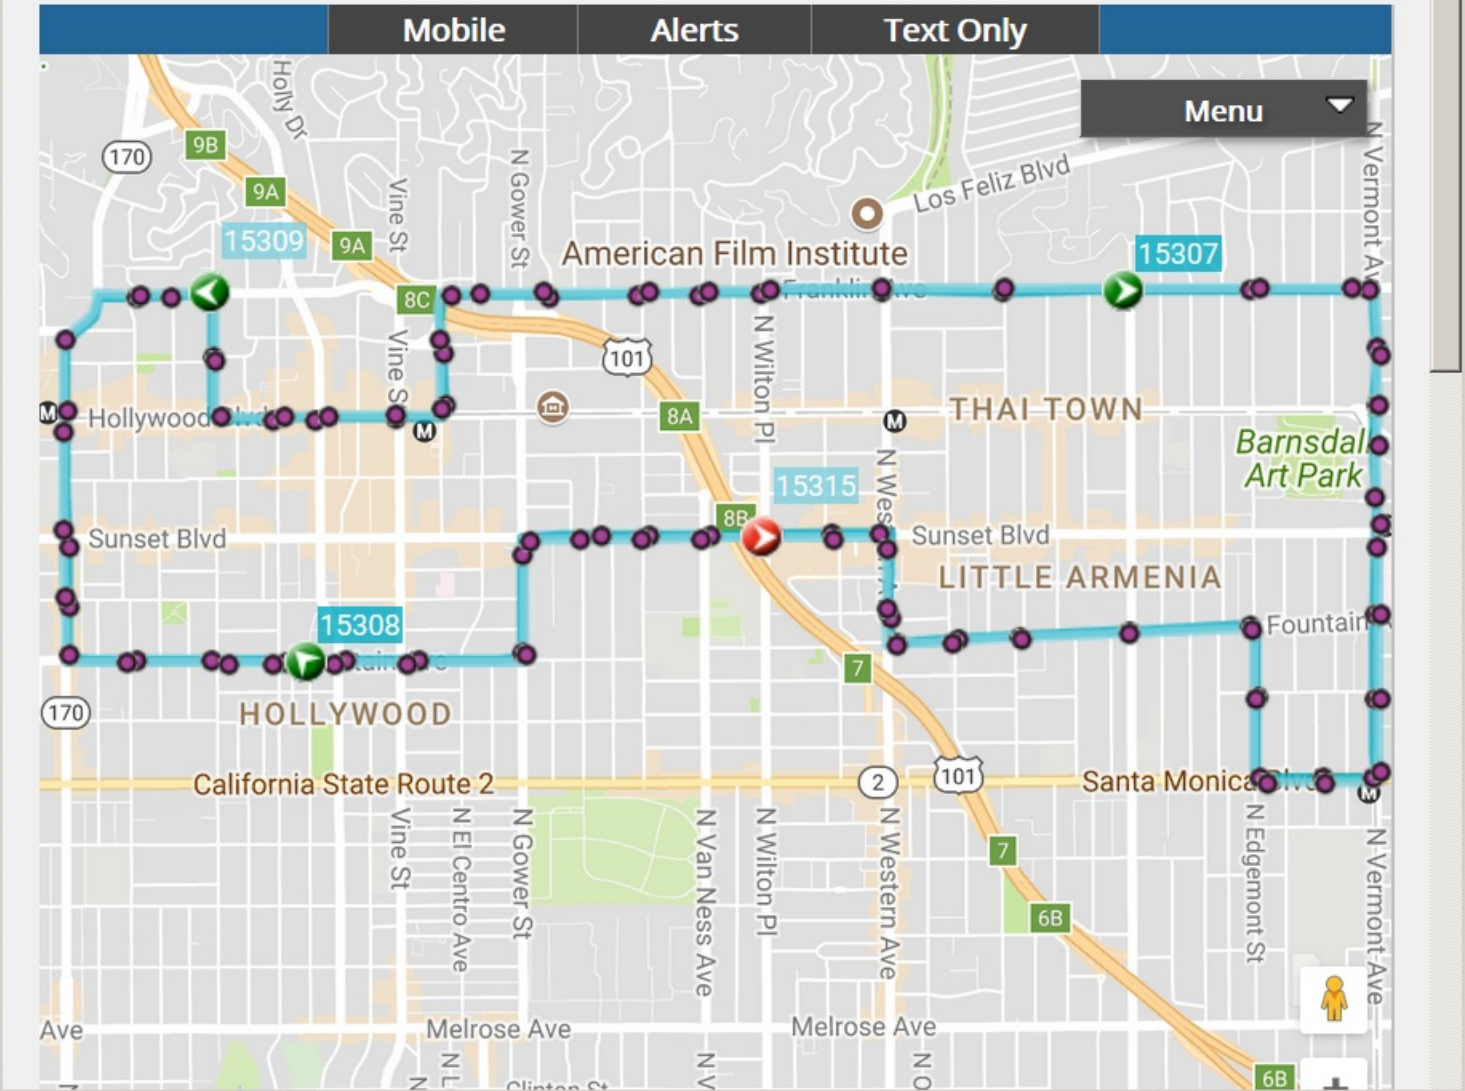

LOS ANGELES

311

LIVE MAP - WHERE IS MY BUS?

File Edit View History Bookmarks Tools Help

LA DASH Beachwood Canyon - LA x +

120% https://www.ladot.com

LOS ANGELES

LIVE MAP - WHERE IS MY BUS?

File Edit View History Bookmarks Tools Help

LA DASH Hollywood - LADOT Tran x +

120% https://www.ladottransit.com/dash/routes/hollywood/hollywood.html

LOS ANGELES

311

LIVE MAP - WHERE IS MY BUS?

File Edit View History Bookmarks Tools Help

LA DASH Beachwood Canyon - LA x +

120% https://www.ladot.com

LOS ANGELES

LIVE MAP - WHERE IS MY BUS?

File Edit View History Bookmarks Tools Help

LA DASH Hollywood - LADOT Tran x +

120% https://www.ladottransit.com/dash/routes/hollywood/hollywood.html