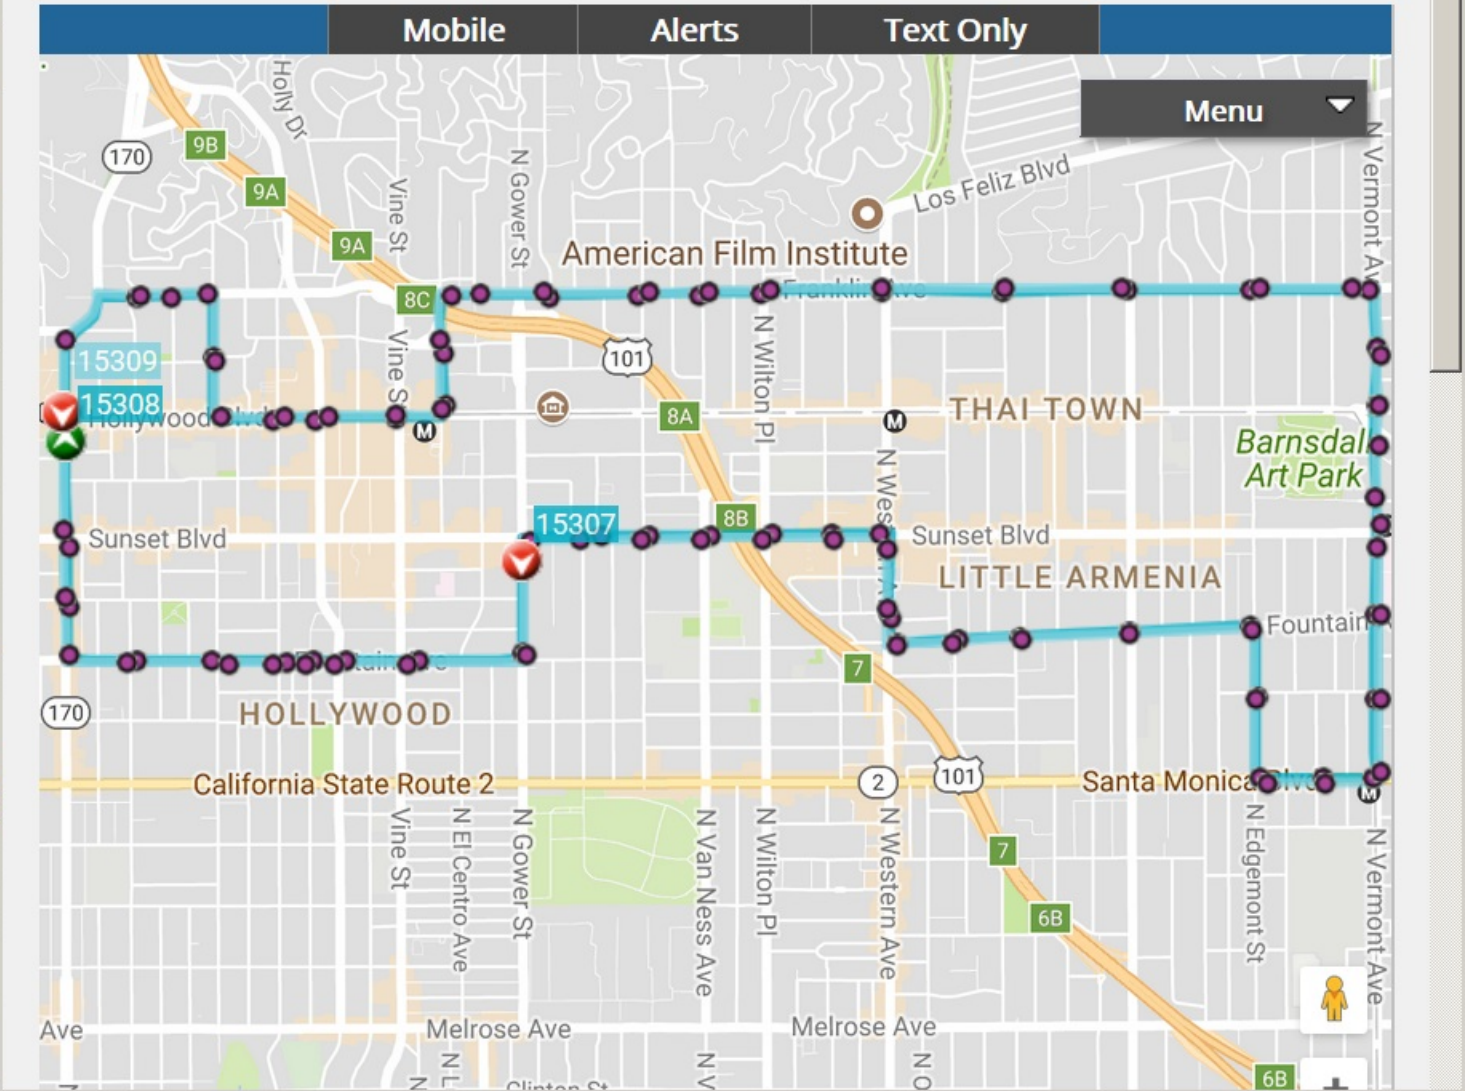

File Edit View History Bookmarks Tools Help

LA DASH Hollywood - LADOT Trans x +

120% https://www.ladottransit.com/dash/routes/hollywood/hollywood.html

LOS ANGELES

311

LIVE MAP - WHERE IS MY BUS?