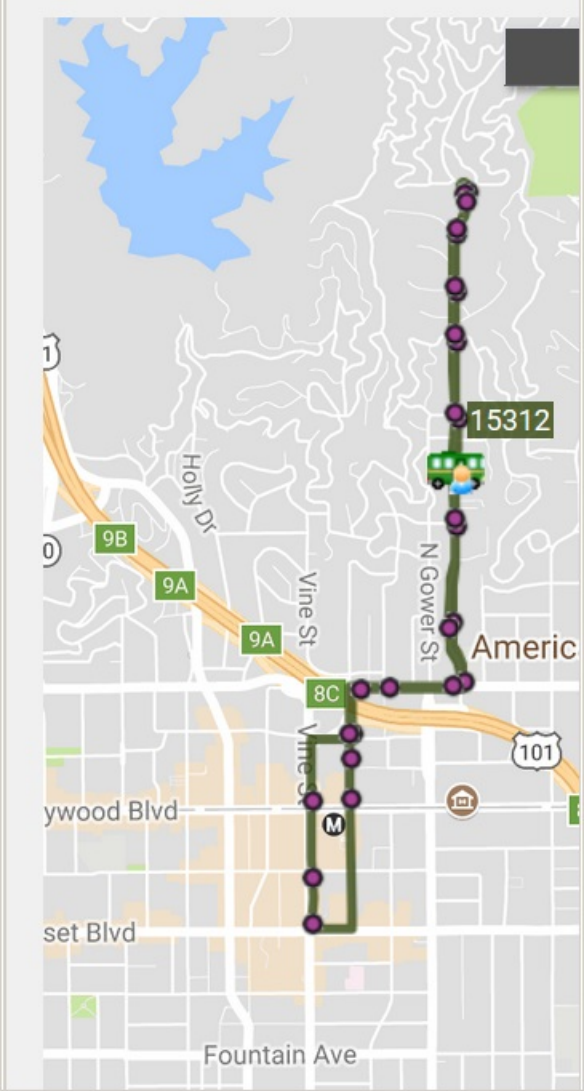

LOS ANGELES

311

LIVE MAP - WHERE IS MY BUS?

File Edit View History Bookmarks Tools Help

LA DASH Beachwood Canyon - LA x +

120% | https://www.ladot.com

LOS ANGELES

LIVE MAP - WHERE IS MY BUS?

LA DASH Beachwood Canyon - LA x +

120% | https://www.ladot.com

LOS ANGELES

LIVE MAP - WHERE IS MY BUS?

File Edit View History Bookmarks Tools Help

LA DASH Hollywood - LADOT Tran x +

120% | https://www.ladottransit.com/dash/routes/hollywood/hollywood.html

LOS ANGELES

311

LIVE MAP - WHERE IS MY BUS?

File Edit View History Bookmarks Tools Help

LA DASH Beachwood Canyon - LA x +

120% https://www.ladot.com

LOS ANGELES

LIVE MAP - WHERE IS MY BUS?