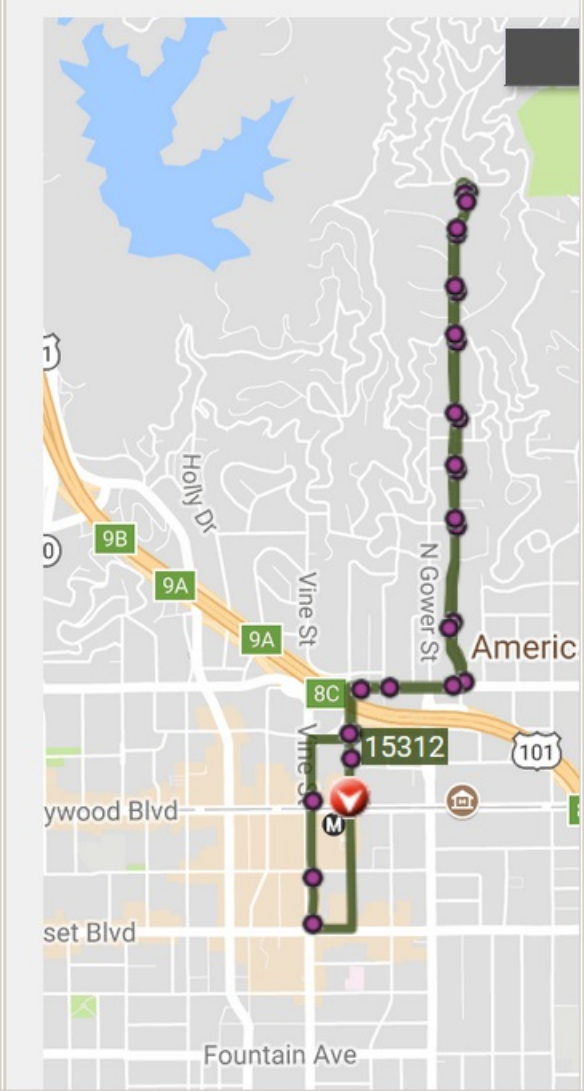

George Abrahams

File Edit View History Bookmarks Tools Help

LA DASH Beachwood Canyon - LA x +

120% + https://www.ladot.com

LOS ANGELES

LIVE MAP - WHERE IS MY BUS?

File Edit View History Bookmarks Tools Help

LA DASH Hollywood - LADOT Tran x +

120% + https://www.ladottransit.com/dash/routes/hollywood/hollywood.html

LOS ANGELES

311

LIVE MAP - WHERE IS MY BUS?

File Edit View History Bookmarks Tools Help

LA DASH Beachwood Canyon - LA x +

120% https://www.ladot.com

LOS ANGELES

LIVE MAP - WHERE IS MY BUS?

File Edit View History Bookmarks Tools Help

LA DASH Hollywood - LADOT Tran x +

120% https://www.ladottransit.com/dash/routes/hollywood/hollywood.html

LOS ANGELES

311

LIVE MAP - WHERE IS MY BUS?

File Edit View History Bookmarks Tools Help

LA DASH Beachwood Canyon - LA x +

120% | https://www.ladot.com

LOS ANGELES

LIVE MAP - WHERE IS MY BUS?