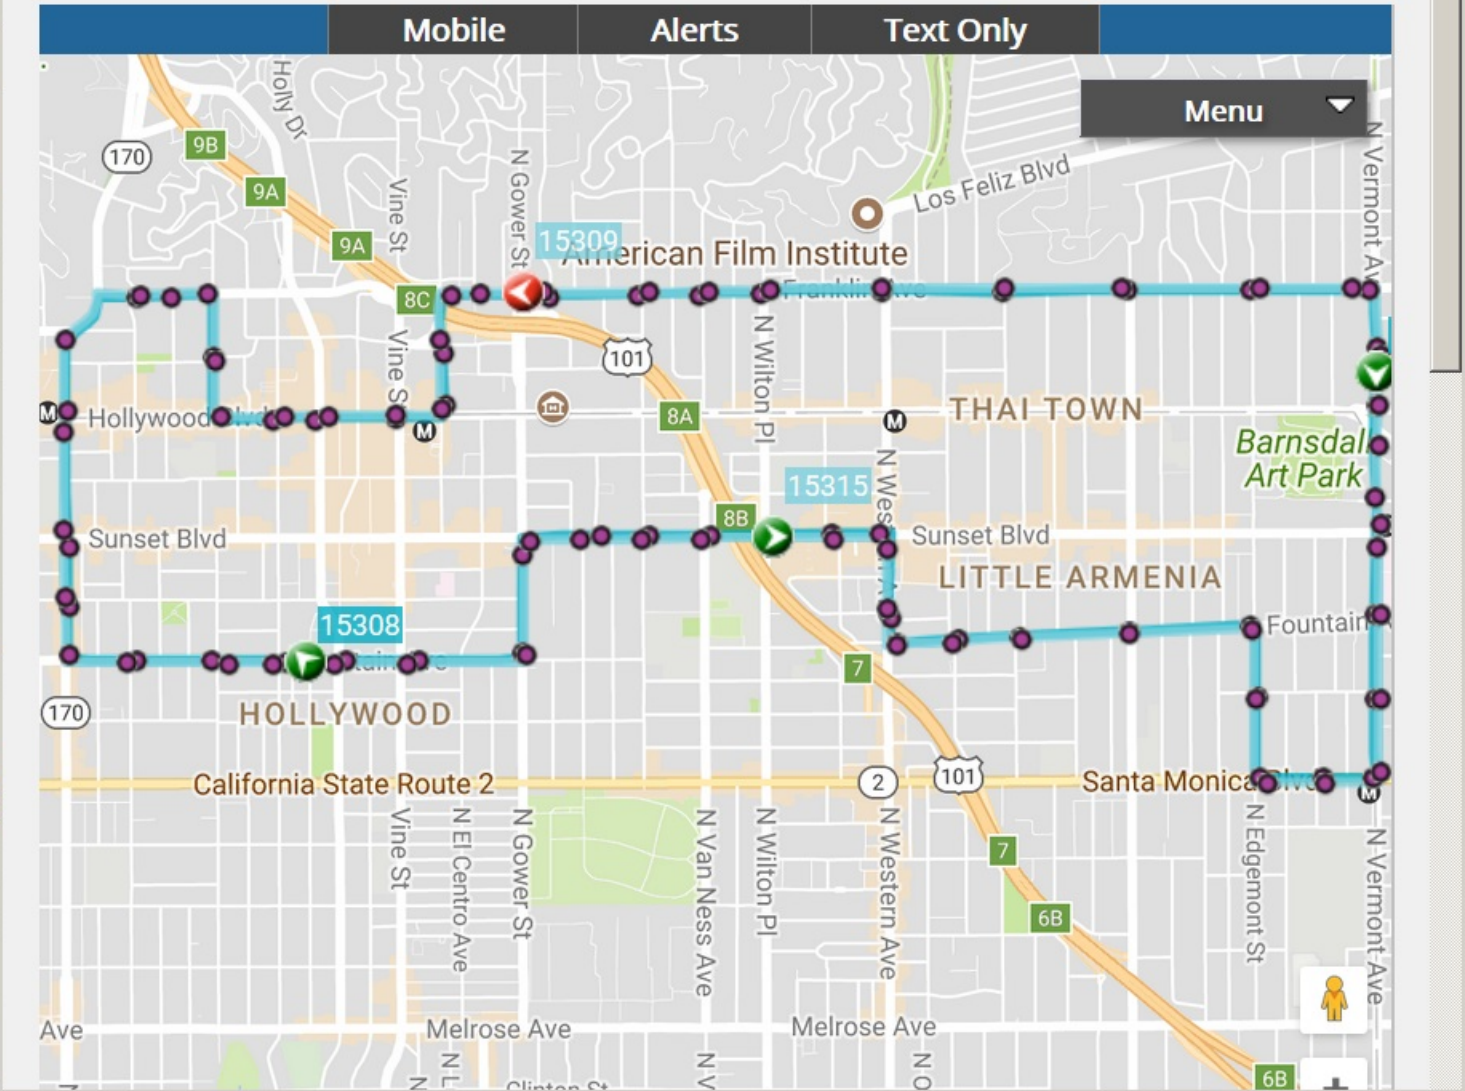

LA DASH Beachwood Canyon - LA x +

120% + https://www.ladot.com

LOS ANGELES

LIVE MAP - WHERE IS MY BUS?

File Edit View History Bookmarks Tools Help

LA DASH Hollywood - LADOT Tran x +

120% + https://www.ladottransit.com/dash/routes/hollywood/hollywood.html

LA DASH Hollywood - LADOT Tran x +

120% | https://www.ladottransit.com/dash/routes/hollywood/hollywood.html

LOS ANGELES

311

LIVE MAP - WHERE IS MY BUS?

File Edit View History Bookmarks Tools Help

LA DASH Beachwood Canyon - LA x +

120% https://www.ladot.com

LOS ANGELES

LIVE MAP - WHERE IS MY BUS?

File Edit View History Bookmarks Tools Help

LA DASH Hollywood - LADOT Tran x +

120% https://www.ladottransit.com/dash/routes/hollywood/hollywood.html

LOS ANGELES

311

LIVE MAP - WHERE IS MY BUS?

File Edit View History Bookmarks Tools Help

LA DASH Beachwood Canyon - LA x +

120% + https://www.ladot.com

LOS ANGELES

LIVE MAP - WHERE IS MY BUS?