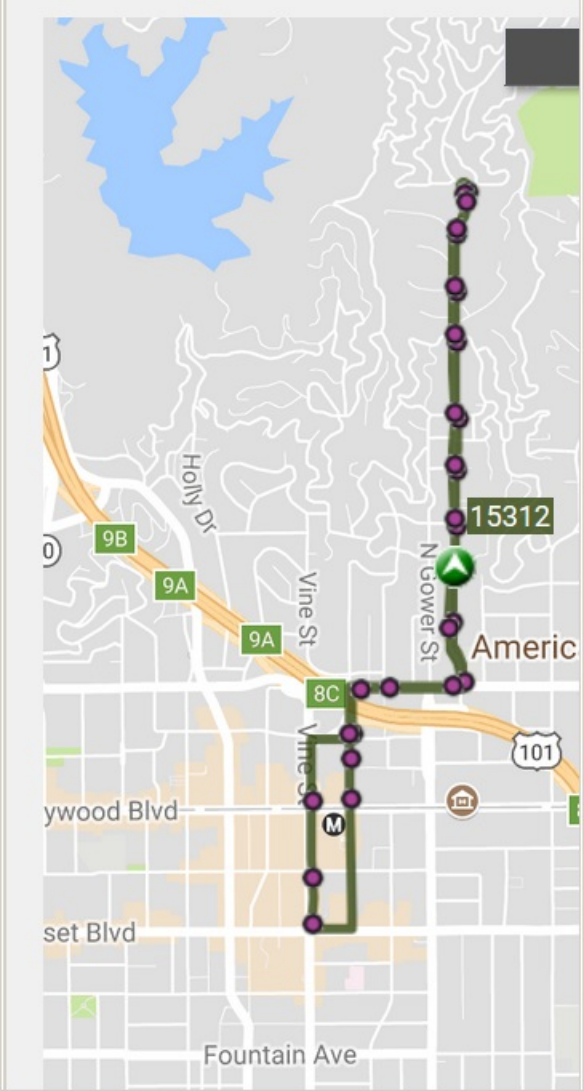

LOS ANGELES

311

LIVE MAP - WHERE IS MY BUS?

File Edit View History Bookmarks Tools Help

LA DASH Beachwood Canyon - LA x +

120% https://www.ladot.com

LOS ANGELES

LIVE MAP - WHERE IS MY BUS?

File Edit View History Bookmarks Tools Help

LA DASH Hollywood - LADOT Tran x +

120% https://www.ladottransit.com/dash/routes/hollywood/hollywood.html

LOS ANGELES

311

LIVE MAP - WHERE IS MY BUS?

File Edit View History Bookmarks Tools Help

LA DASH Beachwood Canyon - LA x +

120% | https://www.ladot.com

LOS ANGELES

LIVE MAP - WHERE IS MY BUS?

File Edit View History Bookmarks Tools Help

LA DASH Hollywood - LADOT Tran x +

120% | https://www.ladottransit.com/dash/routes/hollywood/hollywood.html