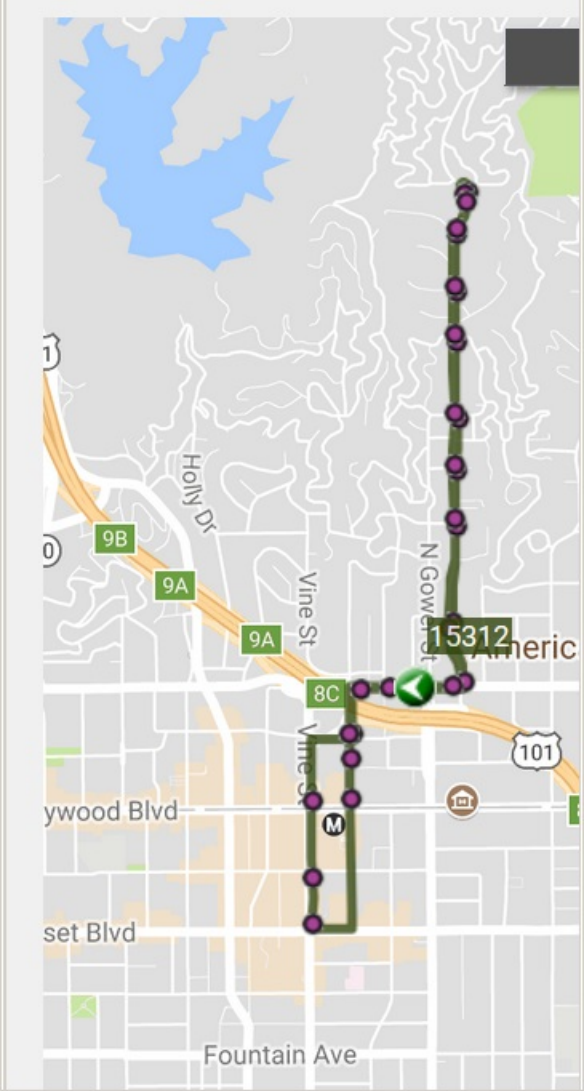

LA DASH Beachwood Canyon - LA x +

120% | https://www.ladot.com

LOS ANGELES

LIVE MAP - WHERE IS MY BUS?

File Edit View History Bookmarks Tools Help

LA DASH Hollywood - LADOT Tran x +

120% | https://www.ladottransit.com/dash/routes/hollywood/hollywood.html

LOS ANGELES

311

LIVE MAP - WHERE IS MY BUS?

File Edit View History Bookmarks Tools Help

LA DASH Beachwood Canyon - LA x +

120% https://www.ladot.com

LOS ANGELES

LIVE MAP - WHERE IS MY BUS?

LA DASH Beachwood Canyon - LA x +

120% + https://www.ladot.com

LOS ANGELES

LIVE MAP - WHERE IS MY BUS?

File Edit View History Bookmarks Tools Help

LA DASH Hollywood - LADOT Tran x +

120% + https://www.ladottransit.com/dash/routes/hollywood/hollywood.html