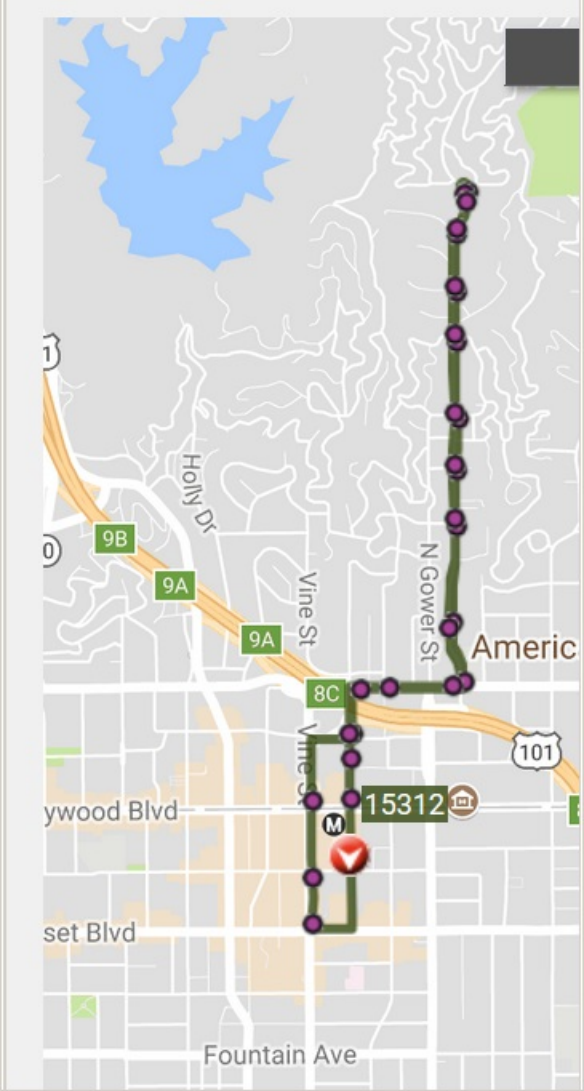

LOS ANGELES

311

LIVE MAP - WHERE IS MY BUS?

File Edit View History Bookmarks Tools Help

LA DASH Beachwood Canyon - LA x +

120% + https://www.ladot.com

LOS ANGELES

LIVE MAP - WHERE IS MY BUS?

File Edit View History Bookmarks Tools Help

LA DASH Hollywood - LADOT Tran x +

120% + https://www.ladottransit.com/dash/routes/hollywood/hollywood.html

LOS ANGELES

311

LIVE MAP - WHERE IS MY BUS?

File Edit View History Bookmarks Tools Help

LA DASH Beachwood Canyon - LA x +

120% | https://www.ladot.com

LOS ANGELES

LIVE MAP - WHERE IS MY BUS?

File Edit View History Bookmarks Tools Help

LA DASH Hollywood - LADOT Tran x +

120% | https://www.ladottransit.com/dash/routes/hollywood/hollywood.html

LOS ANGELES

311

LIVE MAP - WHERE IS MY BUS?

File Edit View History Bookmarks Tools Help

LA DASH Beachwood Canyon - LA x +

120% | https://www.ladot.com

LOS ANGELES

LIVE MAP - WHERE IS MY BUS?