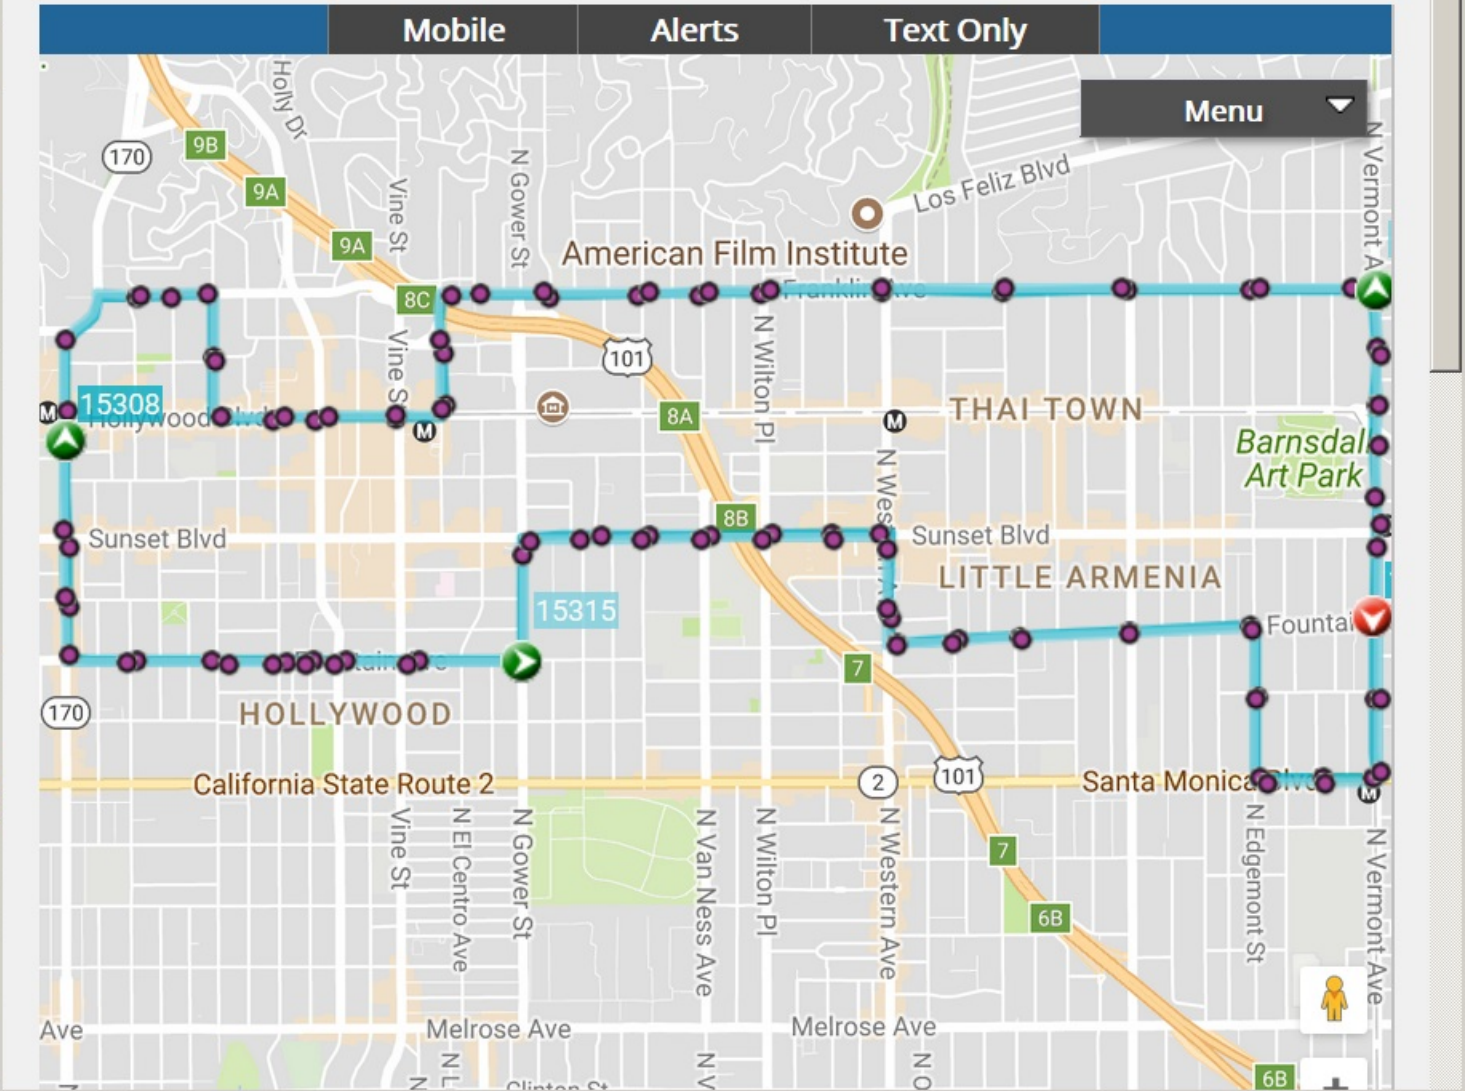

LA DASH Beachwood Canyon - LA x +

120% https://www.ladot.com

LOS ANGELES

LIVE MAP - WHERE IS MY BUS?

File Edit View History Bookmarks Tools Help

LA DASH Hollywood - LADOT Trans x +

120% https://www.ladottransit.com/dash/routes/hollywood/hollywood.html

LOS ANGELES

311

LIVE MAP - WHERE IS MY BUS?

File Edit View History Bookmarks Tools Help

LA DASH Beachwood Canyon - LA x +

120% + https://www.ladot.com

LOS ANGELES

LIVE MAP - WHERE IS MY BUS?