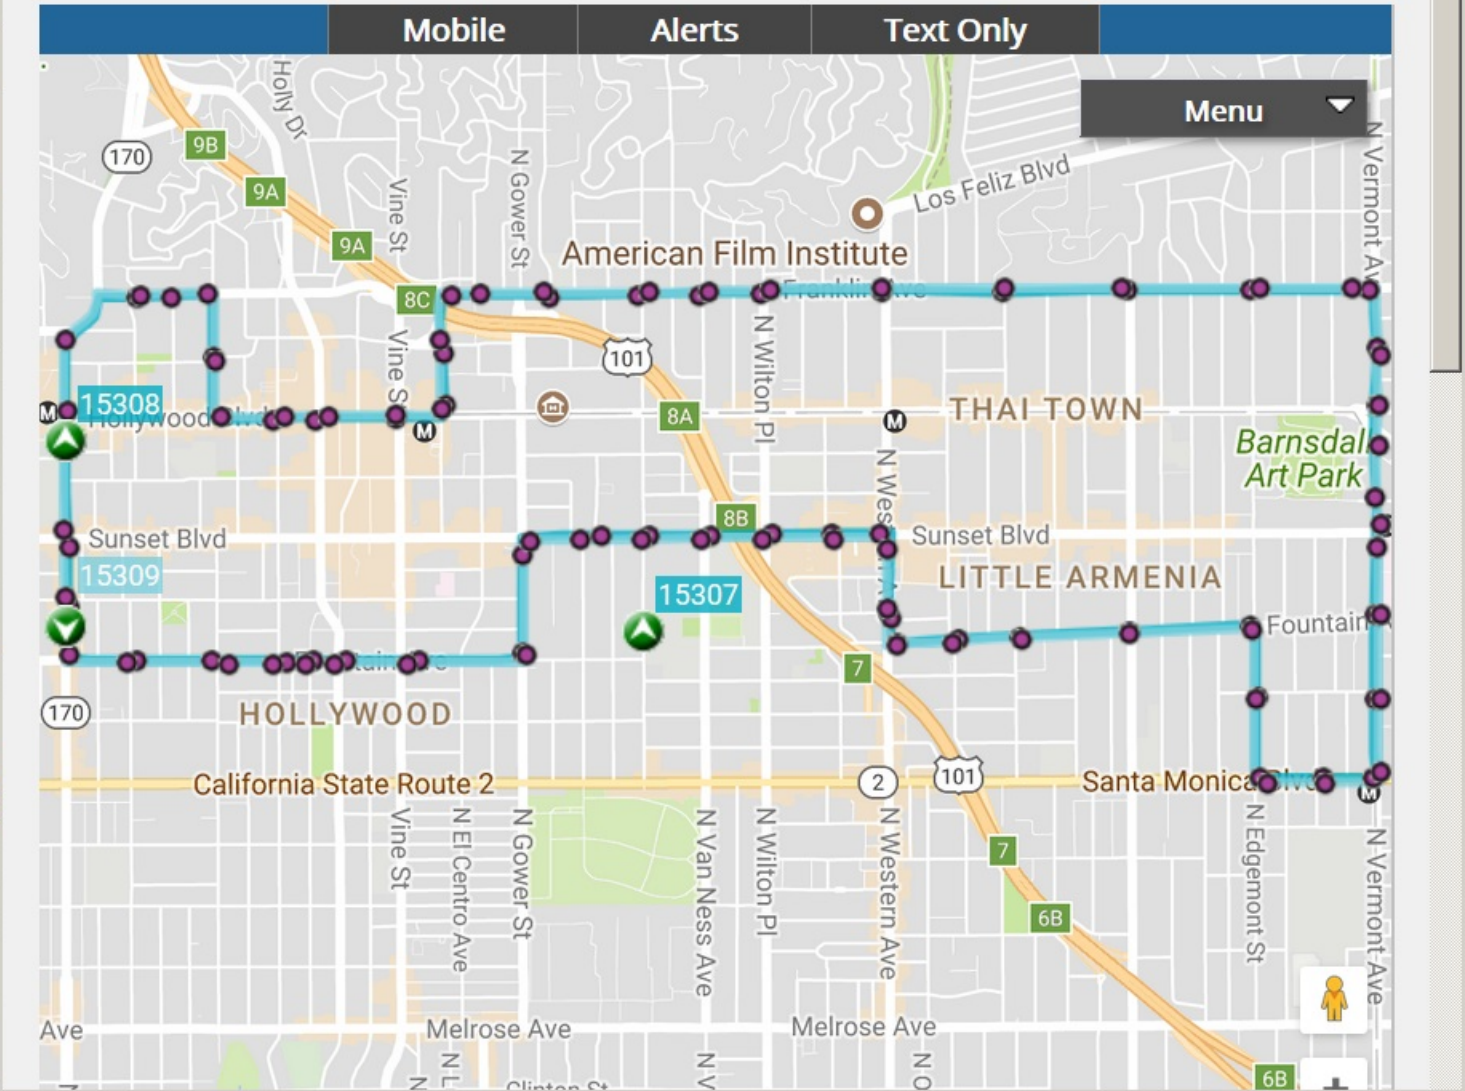

File Edit View History Bookmarks Tools Help

LA DASH Hollywood - LADOT Tran x +

120% https://www.ladottransit.com/dash/routes/hollywood/hollywood.html

LOS ANGELES 311

LIVE MAP - WHERE IS MY BUS?