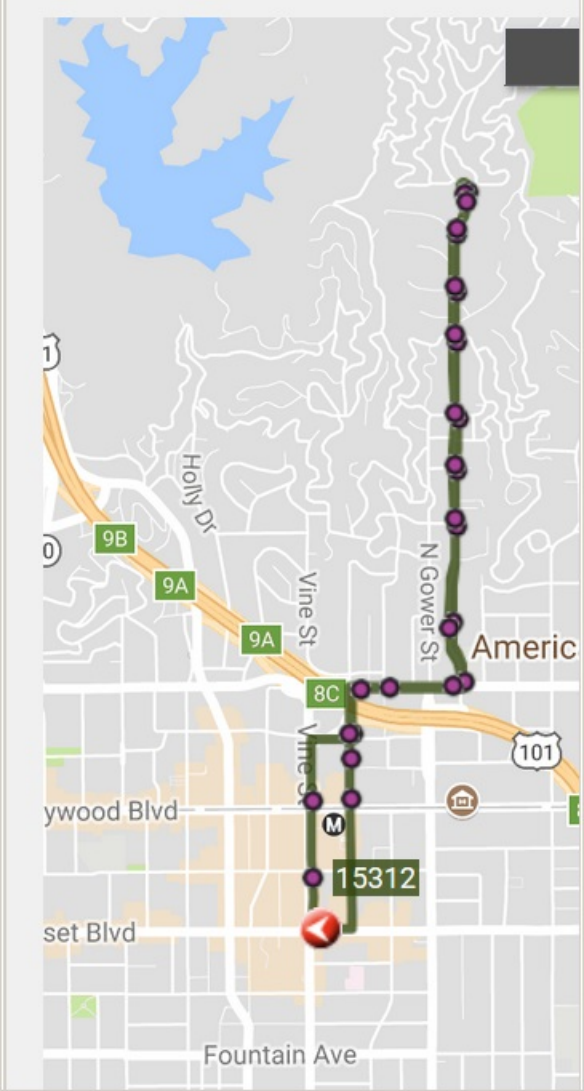

LA DASH Beachwood Canyon - LA x +

120% https://www.ladot.com

LOS ANGELES

LIVE MAP - WHERE IS MY BUS?

File Edit View History Bookmarks Tools Help

LA DASH Hollywood - LADOT Tran x +

120% https://www.ladottransit.com/dash/routes/hollywood/hollywood.html

LOS ANGELES

311

LIVE MAP - WHERE IS MY BUS?

File Edit View History Bookmarks Tools Help

LA DASH Beachwood Canyon - LA x +

120% https://www.ladot.com

LOS ANGELES

LIVE MAP - WHERE IS MY BUS?