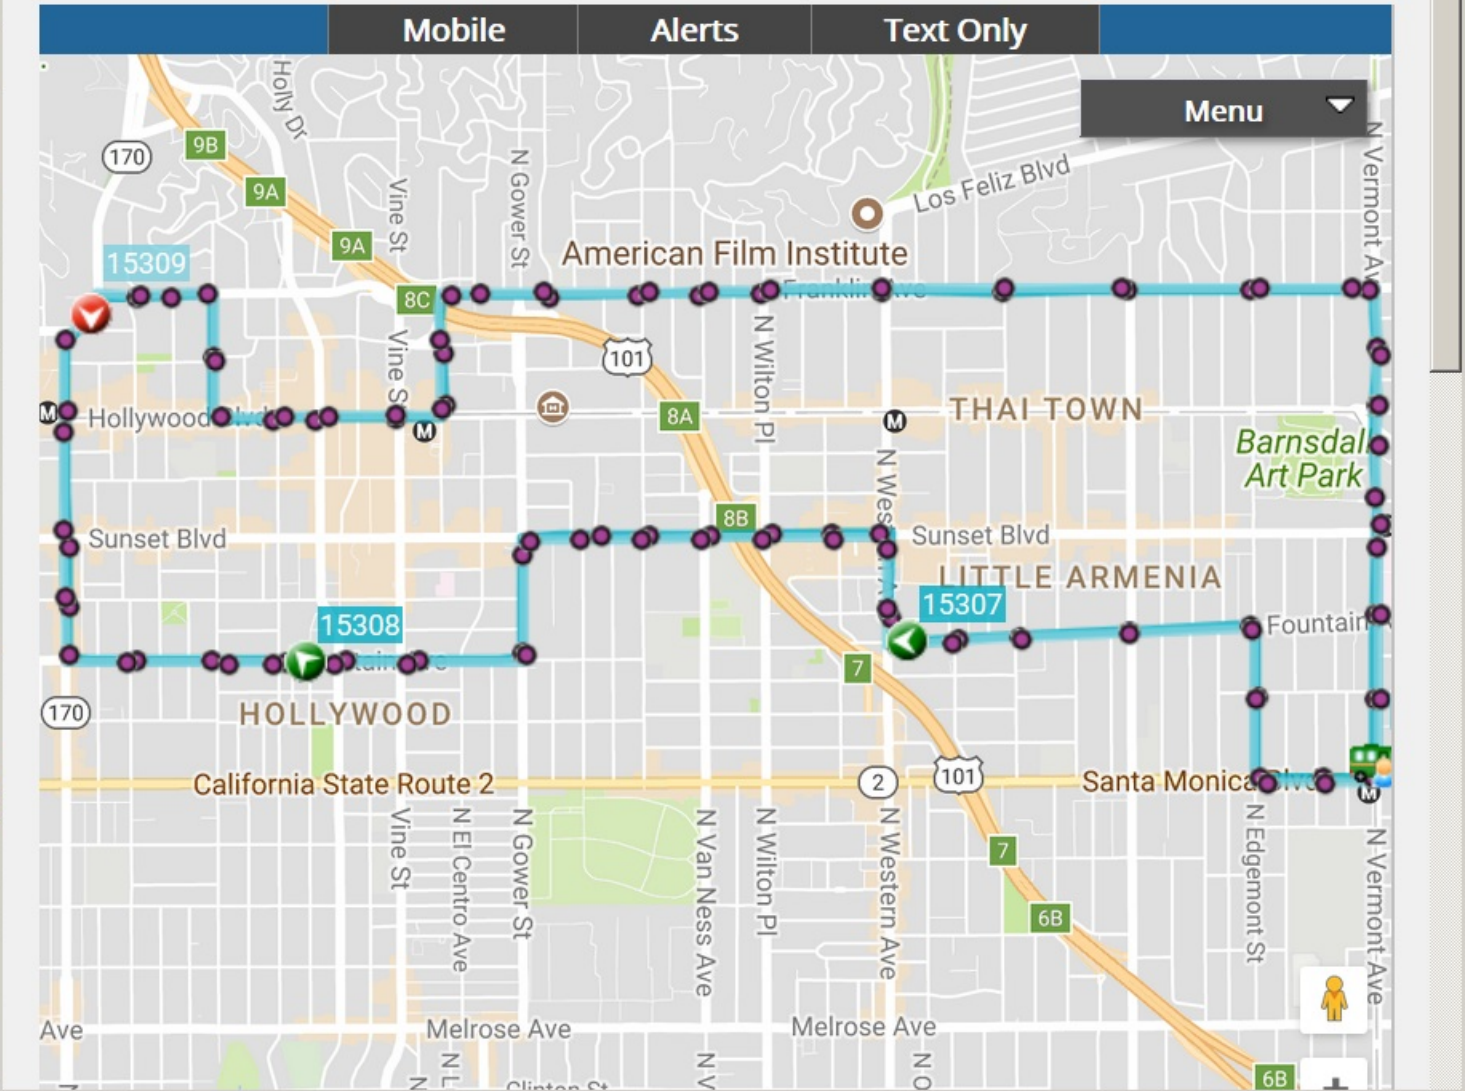

LOS ANGELES

311

LIVE MAP - WHERE IS MY BUS?

File Edit View History Bookmarks Tools Help

LA DASH Beachwood Canyon - LA x +

120% | https://www.ladot.com

LOS ANGELES

LIVE MAP - WHERE IS MY BUS?

File Edit View History Bookmarks Tools Help

LA DASH Hollywood - LADOT Tran x +

120% | https://www.ladottransit.com/dash/routes/hollywood/hollywood.html

LOS ANGELES

311

LIVE MAP - WHERE IS MY BUS?

File Edit View History Bookmarks Tools Help

LA DASH Beachwood Canyon - LA x +

120% | https://www.ladot.com

LOS ANGELES

LIVE MAP - WHERE IS MY BUS?

File Edit View History Bookmarks Tools Help

LA DASH Hollywood - LADOT Tran x +

120% | https://www.ladottransit.com/dash/routes/hollywood/hollywood.html

LOS ANGELES

311

LIVE MAP - WHERE IS MY BUS?

File Edit View History Bookmarks Tools Help

LA DASH Beachwood Canyon - LA x +

120% https://www.ladot.com

LOS ANGELES

LIVE MAP - WHERE IS MY BUS?