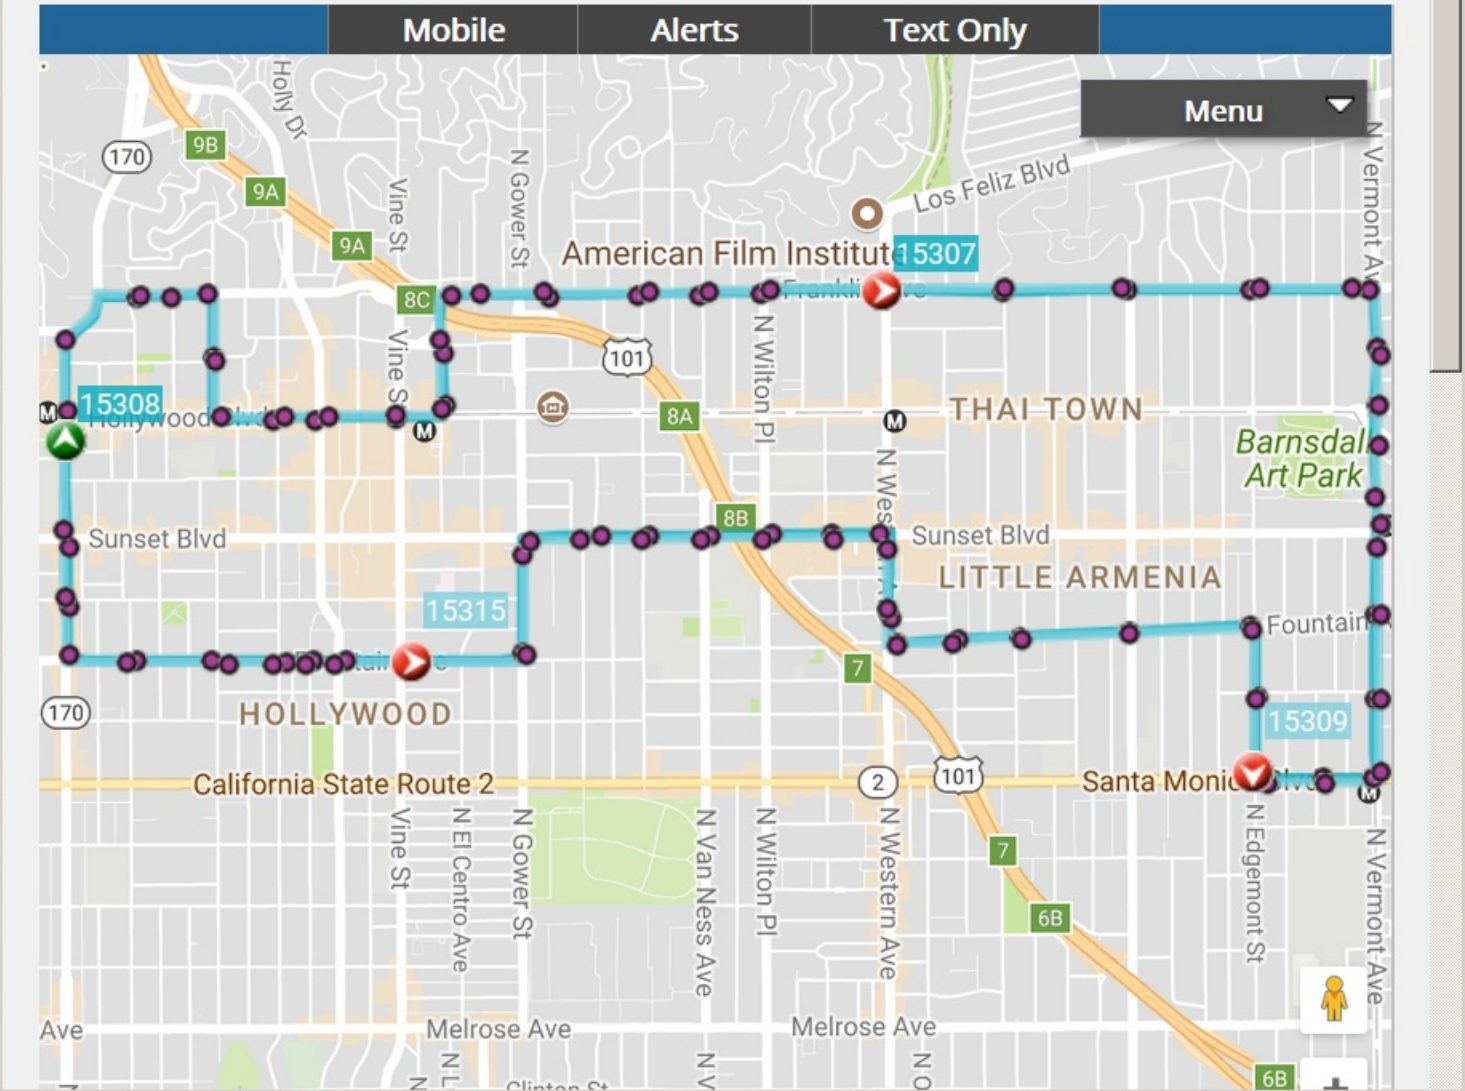

LA DASH Beachwood Canyon - LA x +

120% https://www.ladot.com

LOS ANGELES

LIVE MAP - WHERE IS MY BUS?

File Edit View History Bookmarks Tools Help

LA DASH Hollywood - LADOT Tran x +

120% https://www.ladottransit.com/dash/routes/hollywood/hollywood.html

LOS ANGELES

311

LIVE MAP - WHERE IS MY BUS?

File Edit View History Bookmarks Tools Help

LA DASH Beachwood Canyon - LA x +

120% https://www.ladot.com

LOS ANGELES

LIVE MAP - WHERE IS MY BUS?