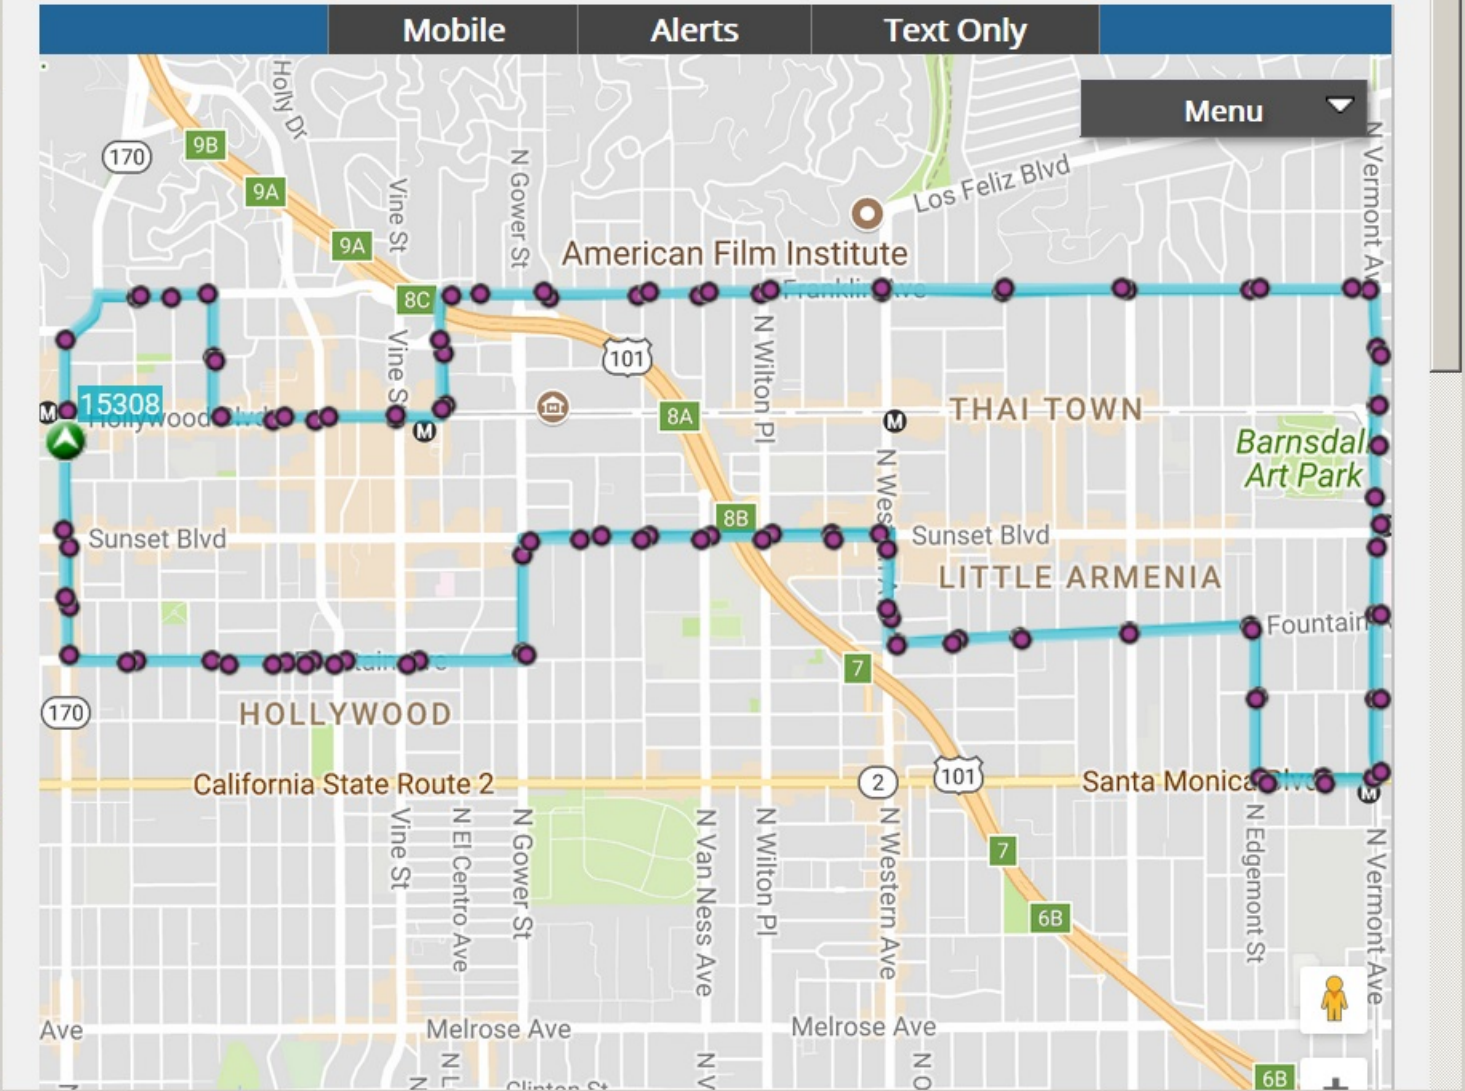

File Edit View History Bookmarks Tools Help

LA DASH Hollywood - LADOT Tran x +

120% https://www.ladottransit.com/dash/routes/hollywood/hollywood.html

LOS ANGELES

311

LIVE MAP - WHERE IS MY BUS?