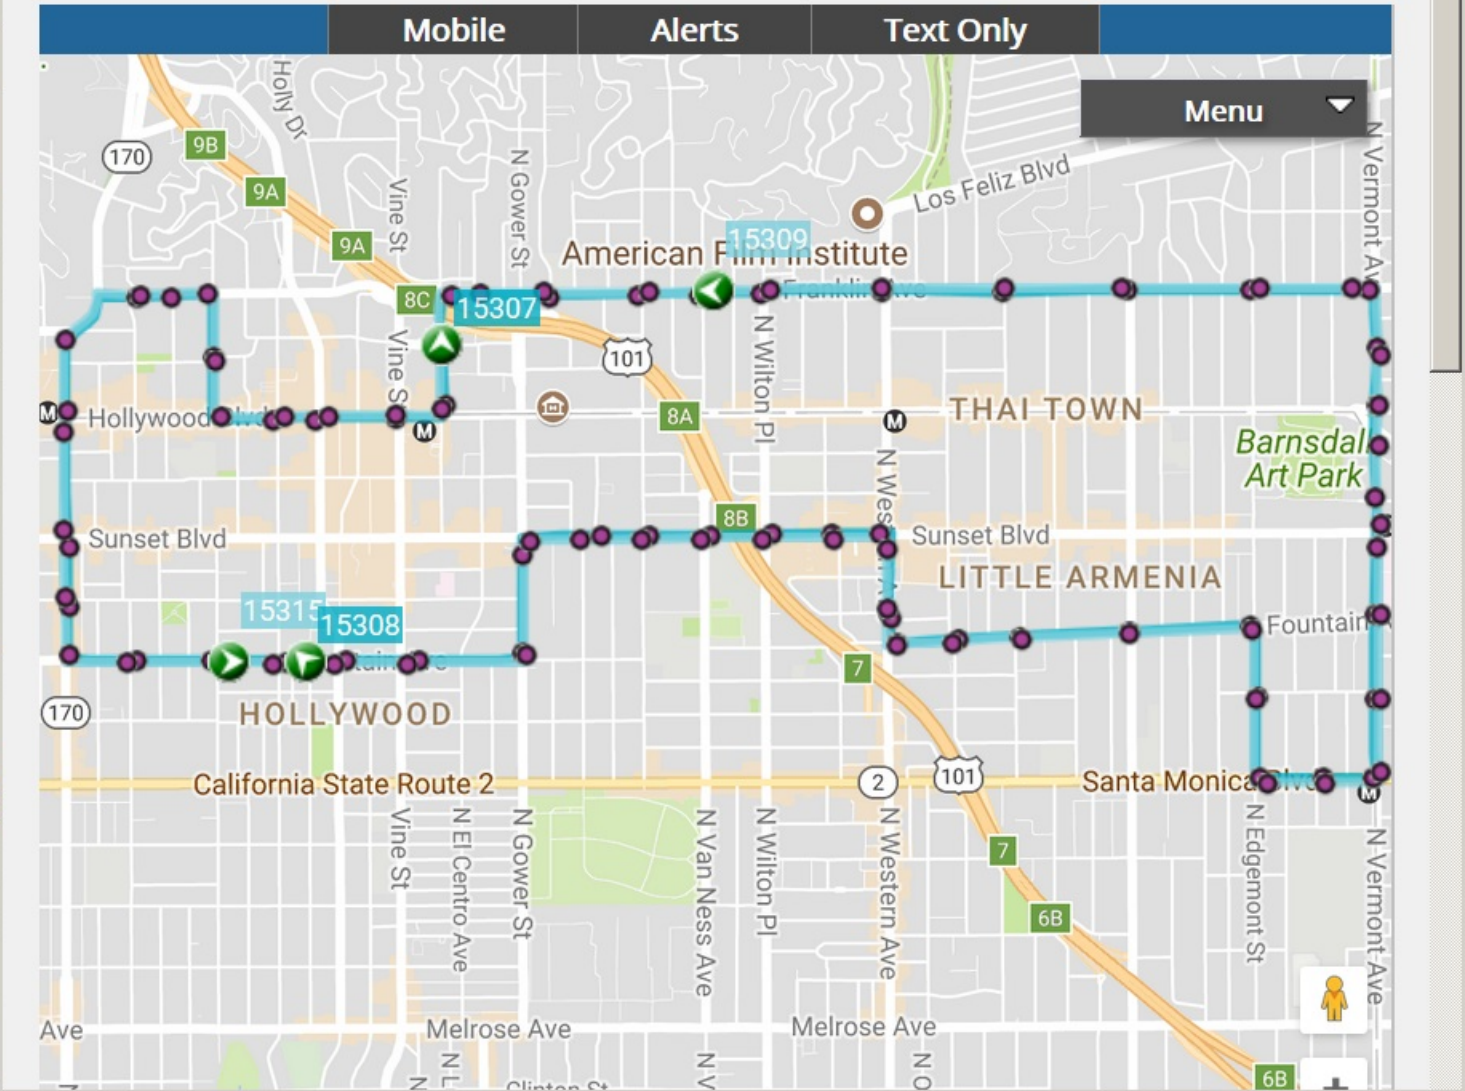

LOS ANGELES

311

LIVE MAP - WHERE IS MY BUS?

File Edit View History Bookmarks Tools Help

LA DASH Beachwood Canyon - LA x +

120% | https://www.ladot.com

LOS ANGELES

LIVE MAP - WHERE IS MY BUS?

File Edit View History Bookmarks Tools Help

LA DASH Hollywood - LADOT Tran x +

120% | https://www.ladottransit.com/dash/routes/hollywood/hollywood.html

LOS ANGELES

311

LIVE MAP - WHERE IS MY BUS?

File Edit View History Bookmarks Tools Help

LA DASH Beachwood Canyon - LA x +

120% https://www.ladot.com

LOS ANGELES

LIVE MAP - WHERE IS MY BUS?

File Edit View History Bookmarks Tools Help

LA DASH Hollywood - LADOT Tran x +

120% https://www.ladottransit.com/dash/routes/hollywood/hollywood.html

LOS ANGELES

311

LIVE MAP - WHERE IS MY BUS?

File Edit View History Bookmarks Tools Help

LA DASH Beachwood Canyon - LA x +

120% https://www.ladot.com

LOS ANGELES

LIVE MAP - WHERE IS MY BUS?