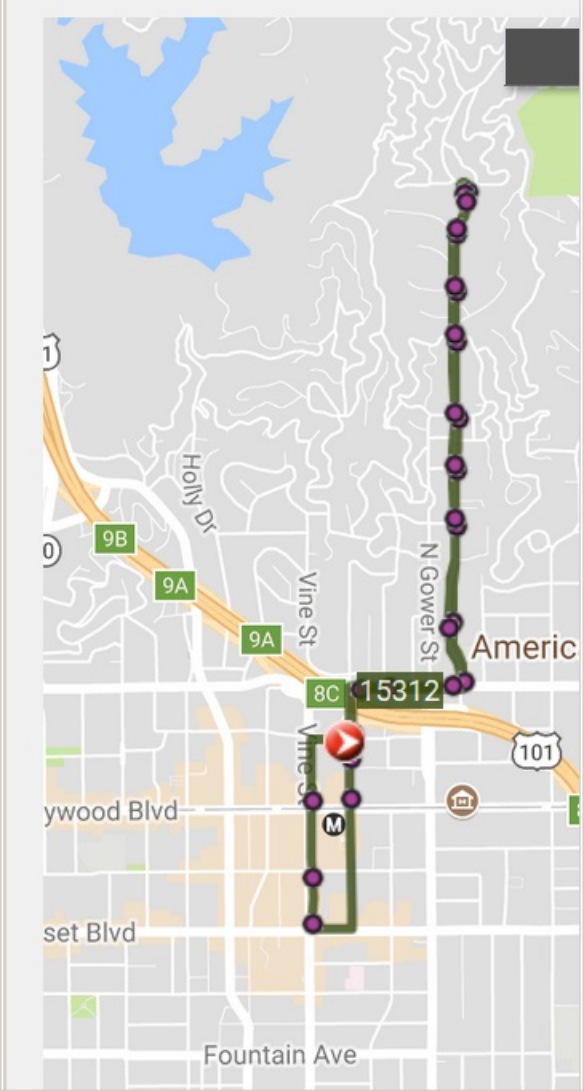

LA DASH Beachwood Canyon - LA x +

120% https://www.ladot.com

LOS ANGELES

LIVE MAP - WHERE IS MY BUS?

File Edit View History Bookmarks Tools Help

LA DASH Hollywood - LADOT Trans x +

120% https://www.ladottransit.com/dash/routes/hollywood/hollywood.html