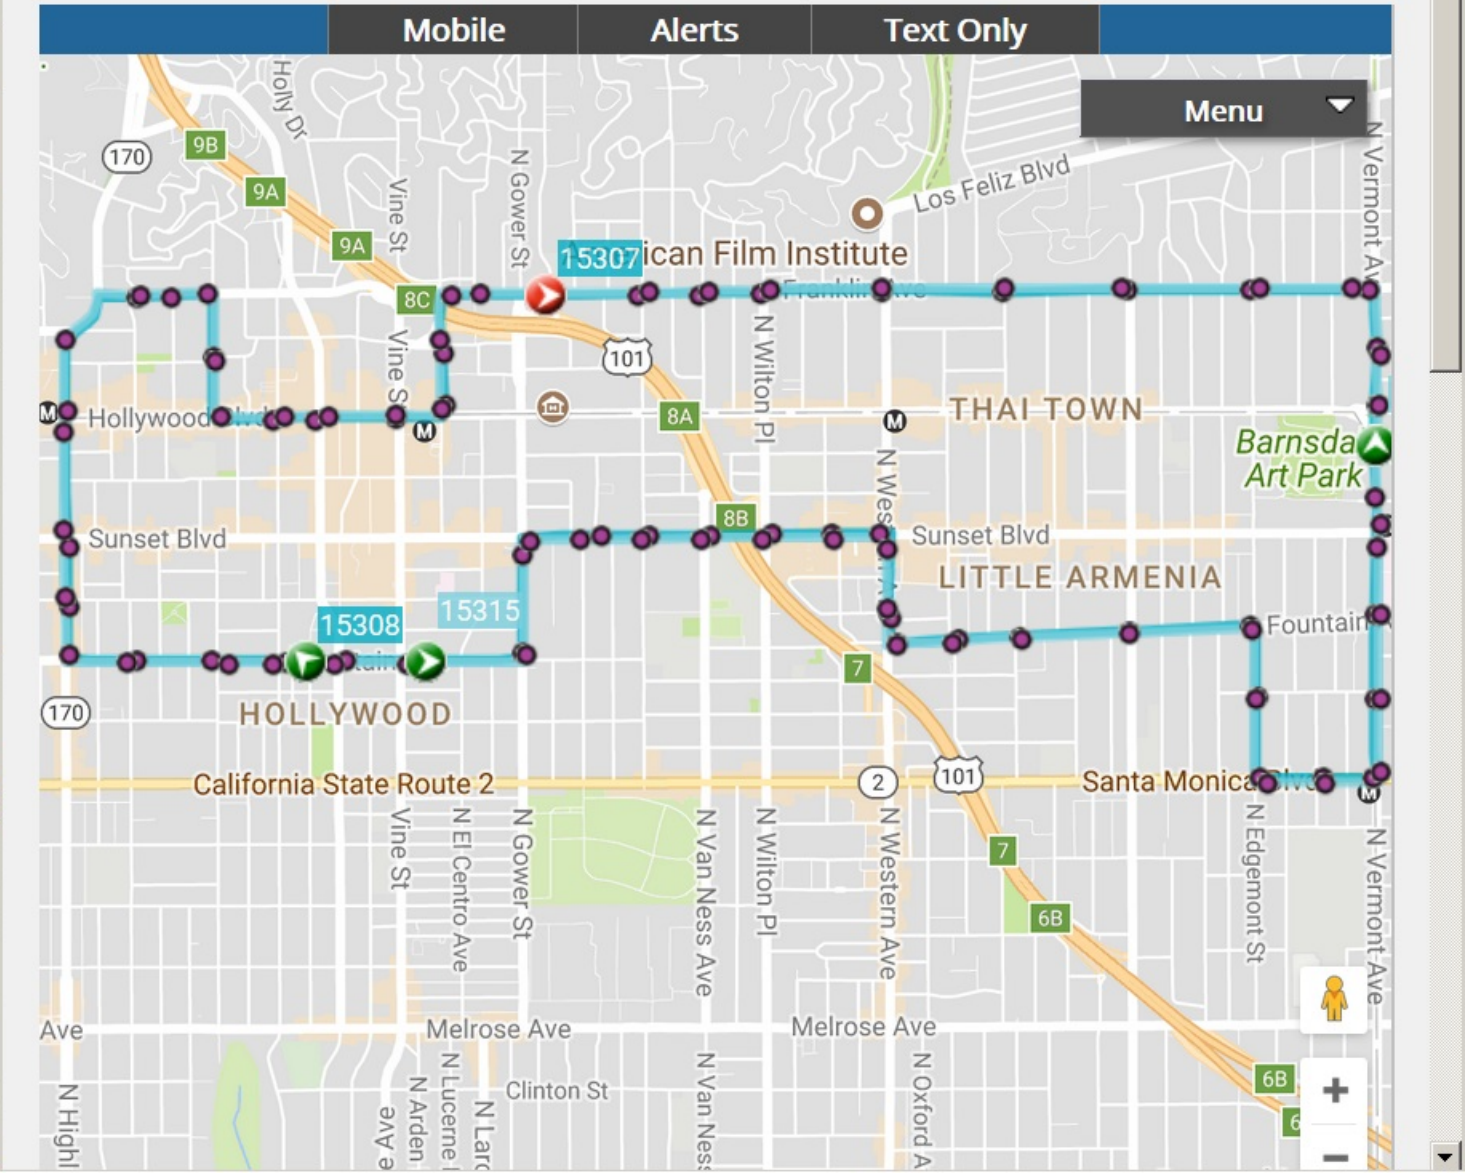

LOS ANGELES

311

LIVE MAP - WHERE IS MY BUS?

File Edit View History Bookmarks Tools Help

LA DASH Beachwood Canyon - LA x +

120% | https://www.ladot.com

LOS ANGELES

LIVE MAP - WHERE IS MY BUS?

LA DASH Beachwood Canyon - LA x +

120% + https://www.ladot.com

LOS ANGELES

LIVE MAP - WHERE IS MY BUS?

File Edit View History Bookmarks Tools Help

LA DASH Hollywood - LADOT Tran x +

120% + https://www.ladottransit.com/dash/routes/hollywood/hollywood.html

LOS ANGELES 311

LIVE MAP - WHERE IS MY BUS?

File Edit View History Bookmarks Tools Help

LA DASH Beachwood Canyon - LA x +

120% | https://www.ladot.com

LOS ANGELES

LIVE MAP - WHERE IS MY BUS?

File Edit View History Bookmarks Tools Help

LA DASH Hollywood - LADOT Tran x +

120% | https://www.ladottransit.com/dash/routes/hollywood/hollywood.html

LOS ANGELES

311

LIVE MAP - WHERE IS MY BUS?

File Edit View History Bookmarks Tools Help

LA DASH Beachwood Canyon - LA x +