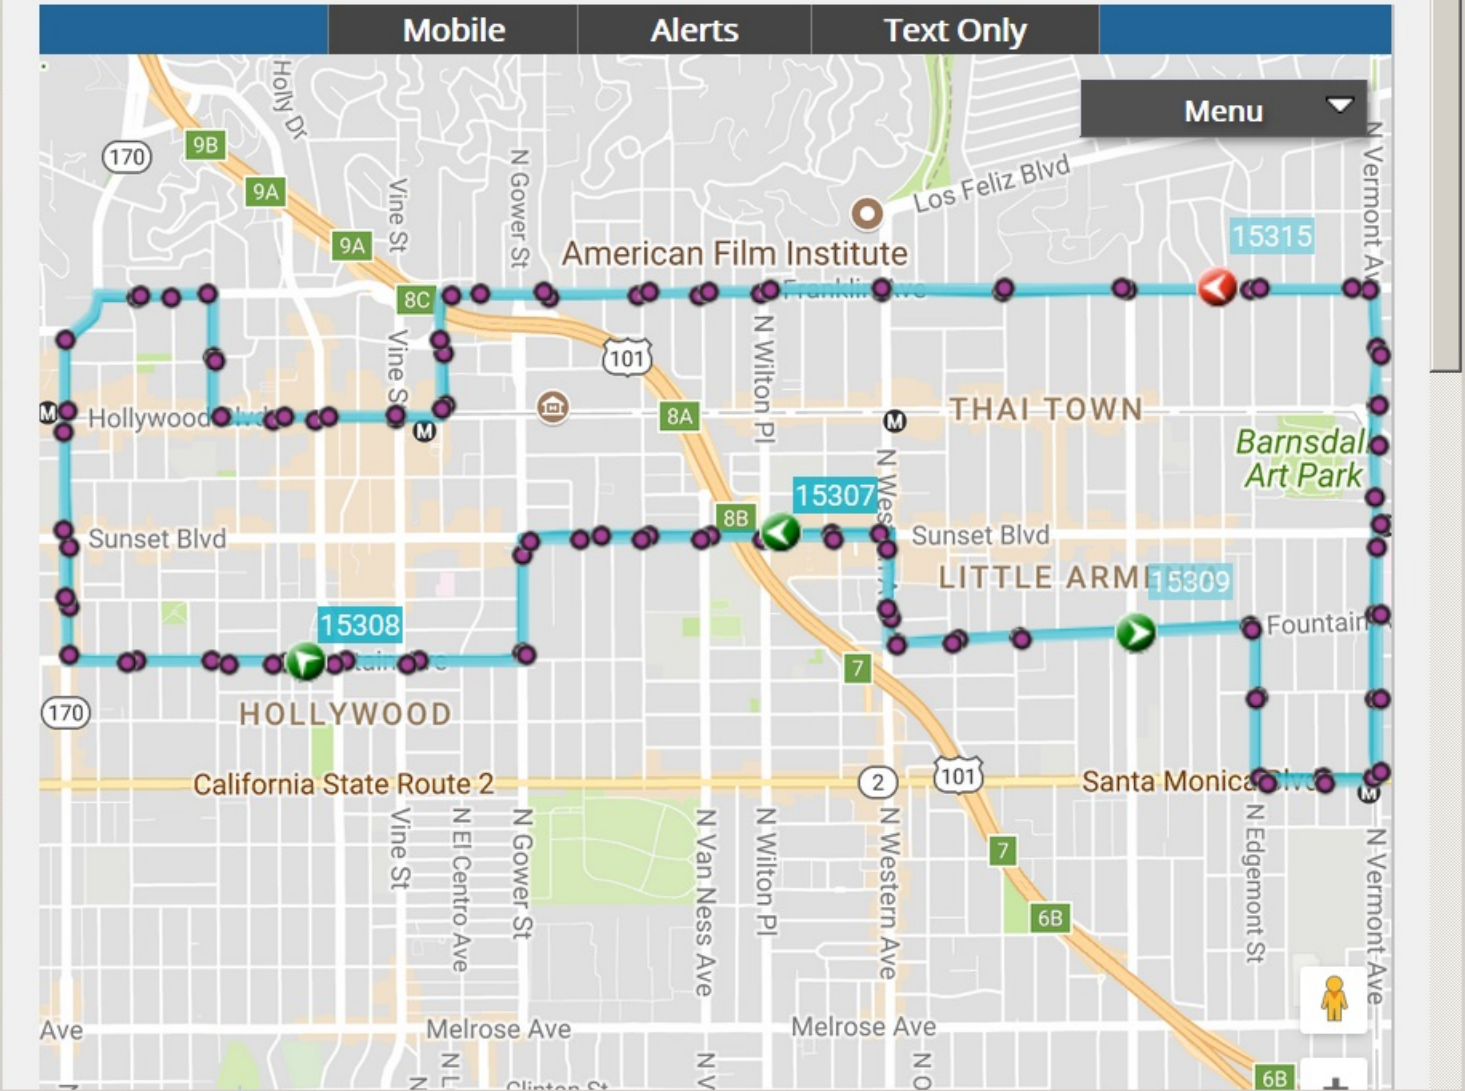

LOS ANGELES

311

LIVE MAP - WHERE IS MY BUS?

File Edit View History Bookmarks Tools Help

LA DASH Beachwood Canyon - LA x +

120% | https://www.ladot.com

LOS ANGELES

LIVE MAP - WHERE IS MY BUS?

File Edit View History Bookmarks Tools Help

LA DASH Hollywood - LADOT Tran x +

120% | https://www.ladottransit.com/dash/routes/hollywood/hollywood.html

LOS ANGELES

311

LIVE MAP - WHERE IS MY BUS?

File Edit View History Bookmarks Tools Help

LA DASH Beachwood Canyon - LA x +

120% + https://www.ladot.com

LOS ANGELES

LIVE MAP - WHERE IS MY BUS?

File Edit View History Bookmarks Tools Help

LA DASH Hollywood - LADOT Tran x +

120% + https://www.ladottransit.com/dash/routes/hollywood/hollywood.html