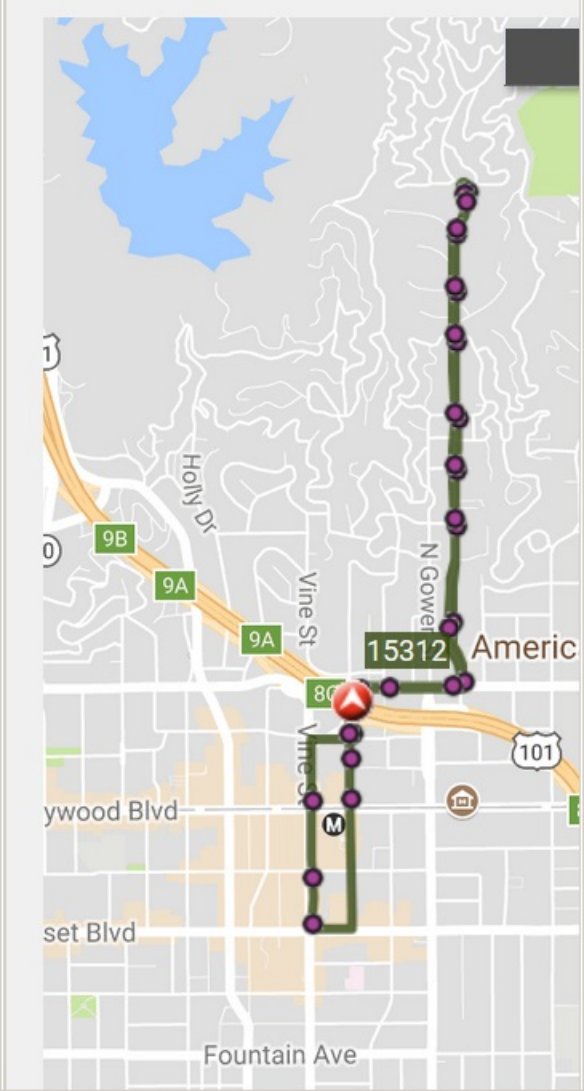

LA DASH Beachwood Canyon - LA x +

120% | https://www.ladot.com

LOS ANGELES

LIVE MAP - WHERE IS MY BUS?

File Edit View History Bookmarks Tools Help

LA DASH Hollywood - LADOT Tran x +

120% | https://www.ladottransit.com/dash/routes/hollywood/hollywood.html

LOS ANGELES

311

LIVE MAP - WHERE IS MY BUS?

File Edit View History Bookmarks Tools Help

LA DASH Beachwood Canyon - LA x +

120% | https://www.ladot.com

LOS ANGELES

LIVE MAP - WHERE IS MY BUS?

File Edit View History Bookmarks Tools Help

LA DASH Hollywood - LADOT Tran x +

120% | https://www.ladottransit.com/dash/routes/hollywood/hollywood.html

LOS ANGELES

311

LIVE MAP - WHERE IS MY BUS?

File Edit View History Bookmarks Tools Help