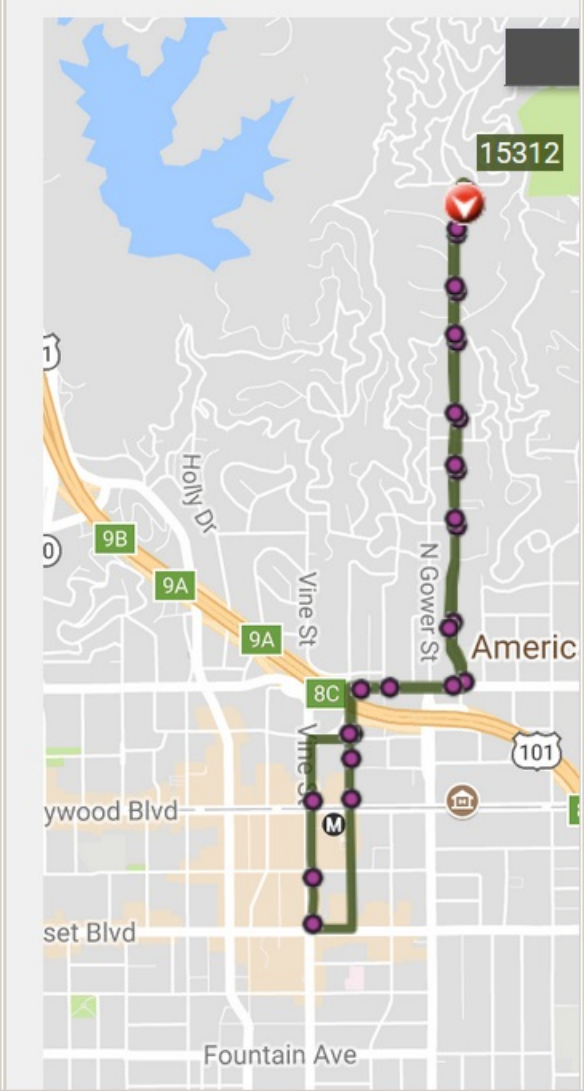

LOS ANGELES

311

LIVE MAP - WHERE IS MY BUS?

File Edit View History Bookmarks Tools Help

LA DASH Beachwood Canyon - LA x +

120% | https://www.ladot.com

LOS ANGELES

LIVE MAP - WHERE IS MY BUS?

LA DASH Beachwood Canyon - LA x +

120% | https://www.ladot.com

LOS ANGELES

LIVE MAP - WHERE IS MY BUS?

File Edit View History Bookmarks Tools Help

LA DASH Hollywood - LADOT Tran x +

120% | https://www.ladottransit.com/dash/routes/hollywood/hollywood.html

LOS ANGELES

311

LIVE MAP - WHERE IS MY BUS?

File Edit View History Bookmarks Tools Help

LA DASH Beachwood Canyon - LA x +

120% https://www.ladot.com

LOS ANGELES

LIVE MAP - WHERE IS MY BUS?