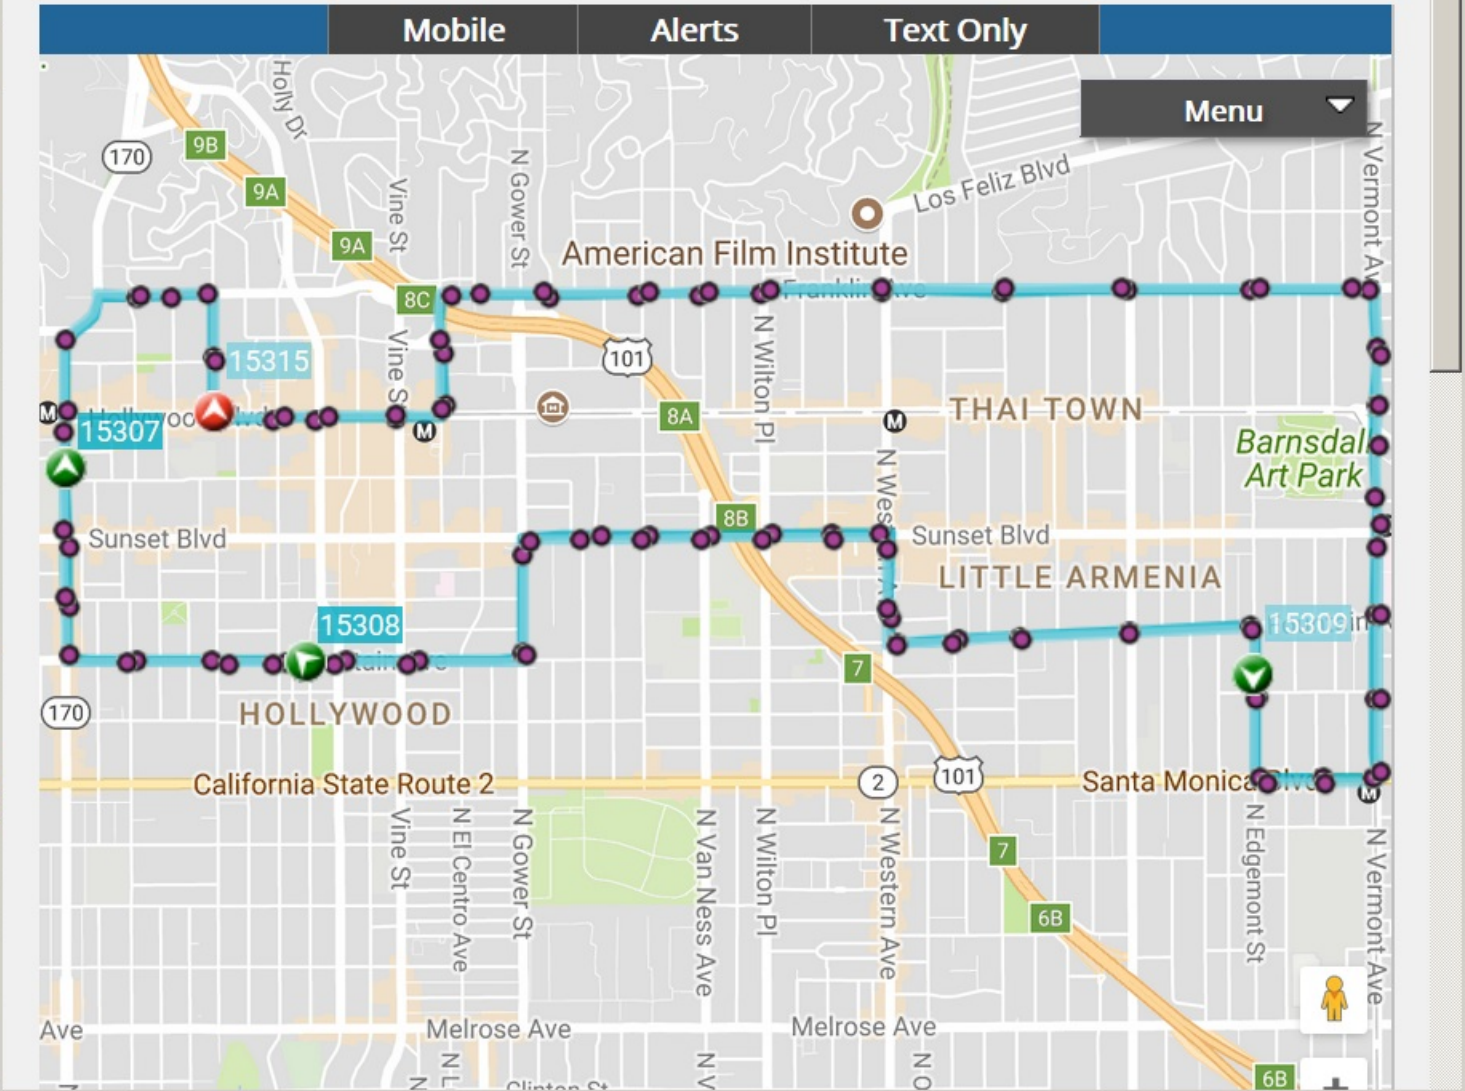

LOS ANGELES

311

LIVE MAP - WHERE IS MY BUS?

File Edit View History Bookmarks Tools Help

LA DASH Beachwood Canyon - LA x +

120% https://www.ladot.com

LOS ANGELES

LIVE MAP - WHERE IS MY BUS?

LA DASH Beachwood Canyon - LA x +

120% + https://www.ladot.com

LOS ANGELES

LIVE MAP - WHERE IS MY BUS?

File Edit View History Bookmarks Tools Help

LA DASH Hollywood - LADOT Tran x +

120% + https://www.ladottransit.com/dash/routes/hollywood/hollywood.html

LA DASH Beachwood Canyon - LA x +

120% | https://www.ladot.com

LOS ANGELES

LIVE MAP - WHERE IS MY BUS?

File Edit View History Bookmarks Tools Help

LA DASH Hollywood - LADOT Tran x +

120% | https://www.ladottransit.com/dash/routes/hollywood/hollywood.html