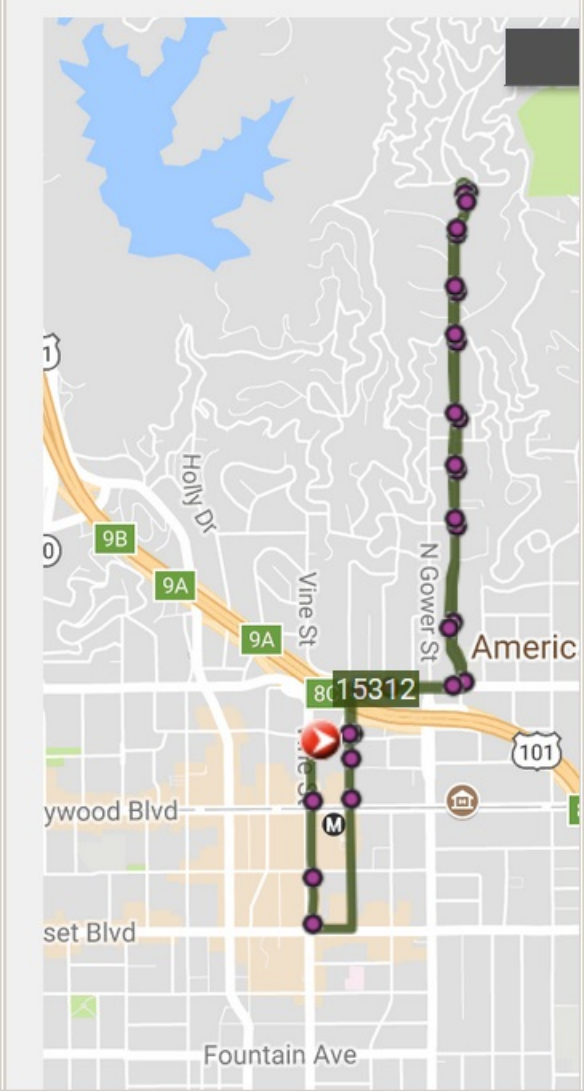

LA DASH Beachwood Canyon - LA x +

120% https://www.ladot.com

LOS ANGELES

LIVE MAP - WHERE IS MY BUS?

File Edit View History Bookmarks Tools Help

LA DASH Hollywood - LADOT Tran x +

120% https://www.ladottransit.com/dash/routes/hollywood/hollywood.html

LOS ANGELES 311

LIVE MAP - WHERE IS MY BUS?

File Edit View History Bookmarks Tools Help

LA DASH Beachwood Canyon - LA x +

120% https://www.ladot.com

LOS ANGELES

LIVE MAP - WHERE IS MY BUS?

File Edit View History Bookmarks Tools Help