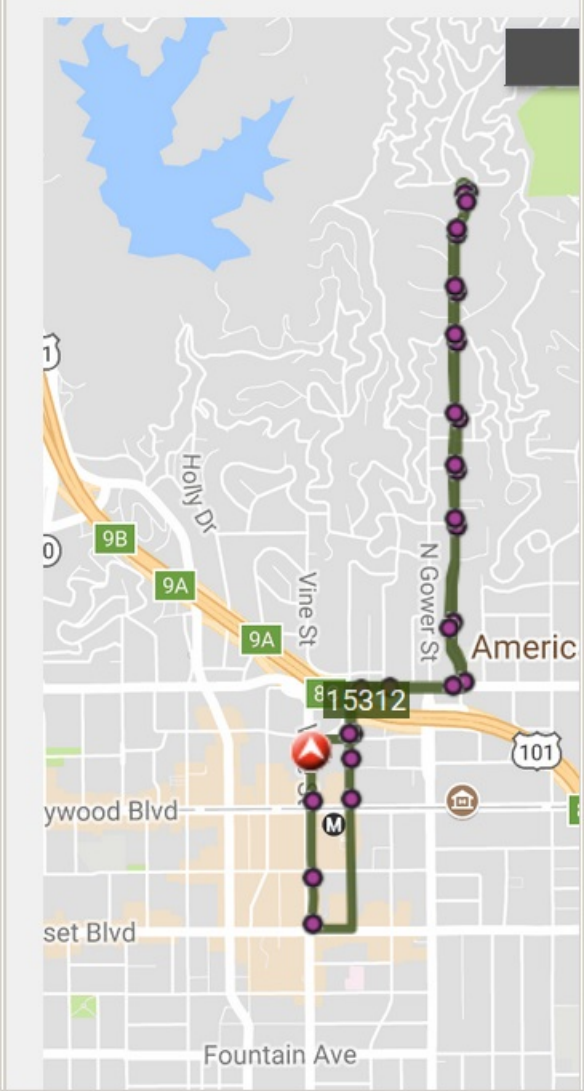

File Edit View History Bookmarks Tools Help

LA DASH Beachwood Canyon - LA x +

120% https://www.ladot.com

LOS ANGELES

LIVE MAP - WHERE IS MY BUS?