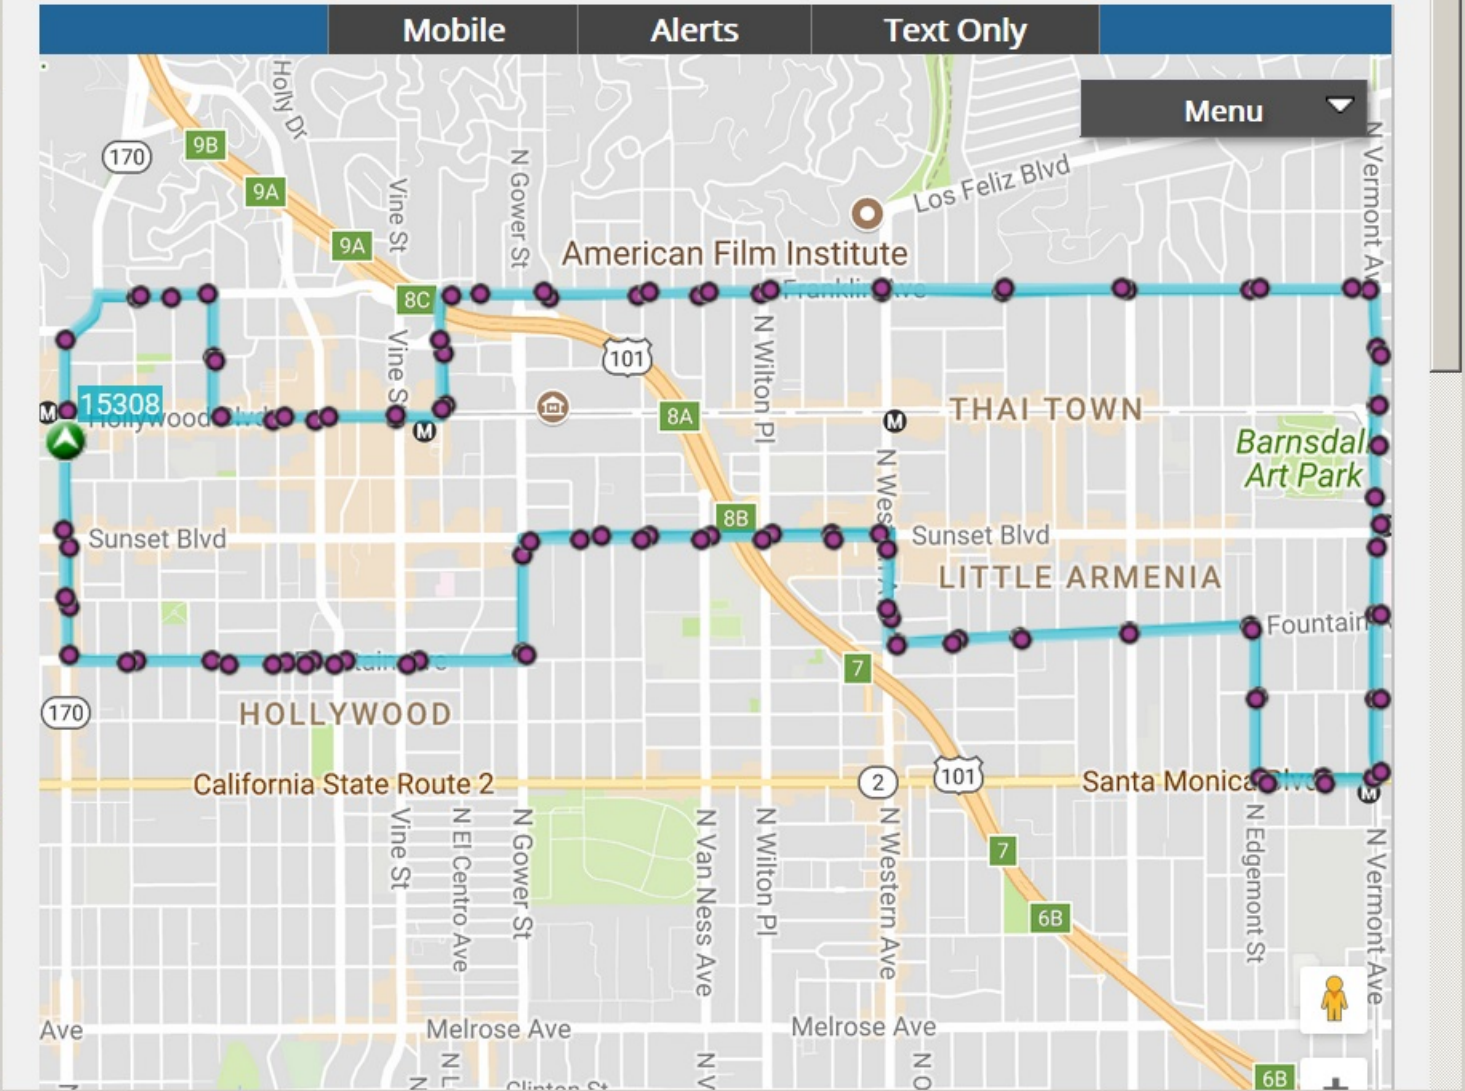

File Edit View History Bookmarks Tools Help

LA DASH Hollywood - LADOT Tran x +

120% + https://www.ladottransit.com/dash/routes/hollywood/hollywood.html

LOS ANGELES

311

LIVE MAP - WHERE IS MY BUS?