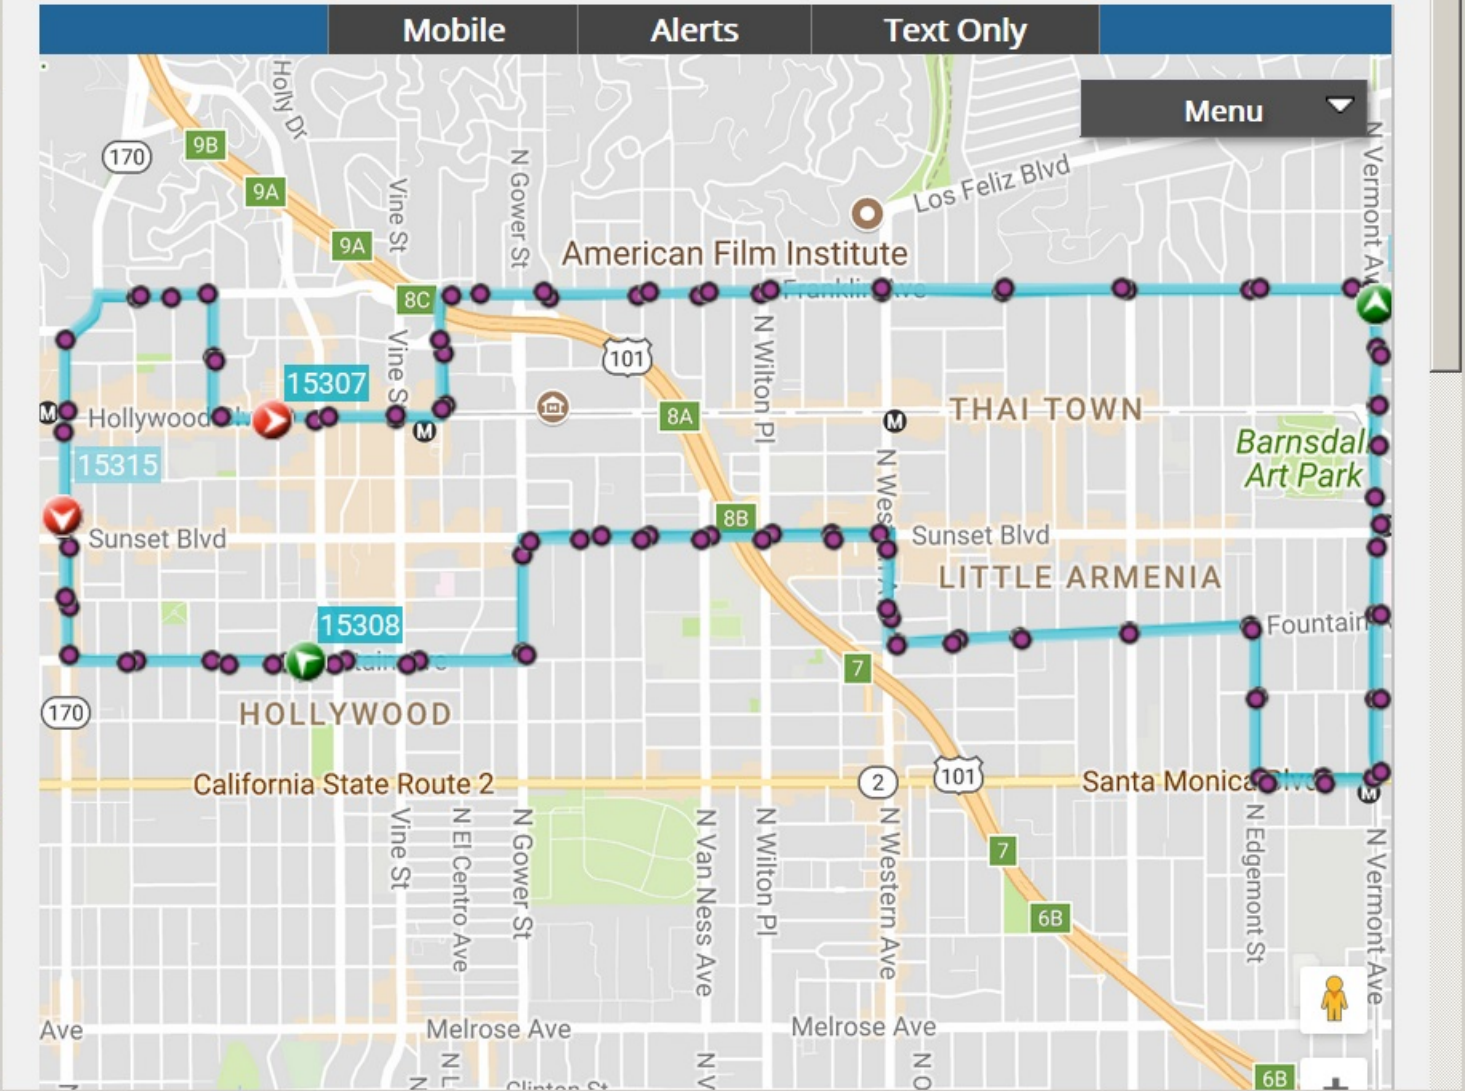

LOS ANGELES

311

LIVE MAP - WHERE IS MY BUS?

File Edit View History Bookmarks Tools Help

LA DASH Beachwood Canyon - LA x +

120% https://www.ladot.com

LOS ANGELES

LIVE MAP - WHERE IS MY BUS?

LA DASH Beachwood Canyon - LA x +

120% | https://www.ladot.com

LOS ANGELES

LIVE MAP - WHERE IS MY BUS?

File Edit View History Bookmarks Tools Help

LA DASH Hollywood - LADOT Tran x +

120% | https://www.ladottransit.com/dash/routes/hollywood/hollywood.html

LOS ANGELES

311

LIVE MAP - WHERE IS MY BUS?

File Edit View History Bookmarks Tools Help

LA DASH Beachwood Canyon - LA x +

120% | https://www.ladot.com

LOS ANGELES

LIVE MAP - WHERE IS MY BUS?

LA DASH Beachwood Canyon - LA x +

120% https://www.ladot.com

LOS ANGELES

LIVE MAP - WHERE IS MY BUS?

File Edit View History Bookmarks Tools Help

LA DASH Hollywood - LADOT Tran x +

120% https://www.ladottransit.com/dash/routes/hollywood/hollywood.html