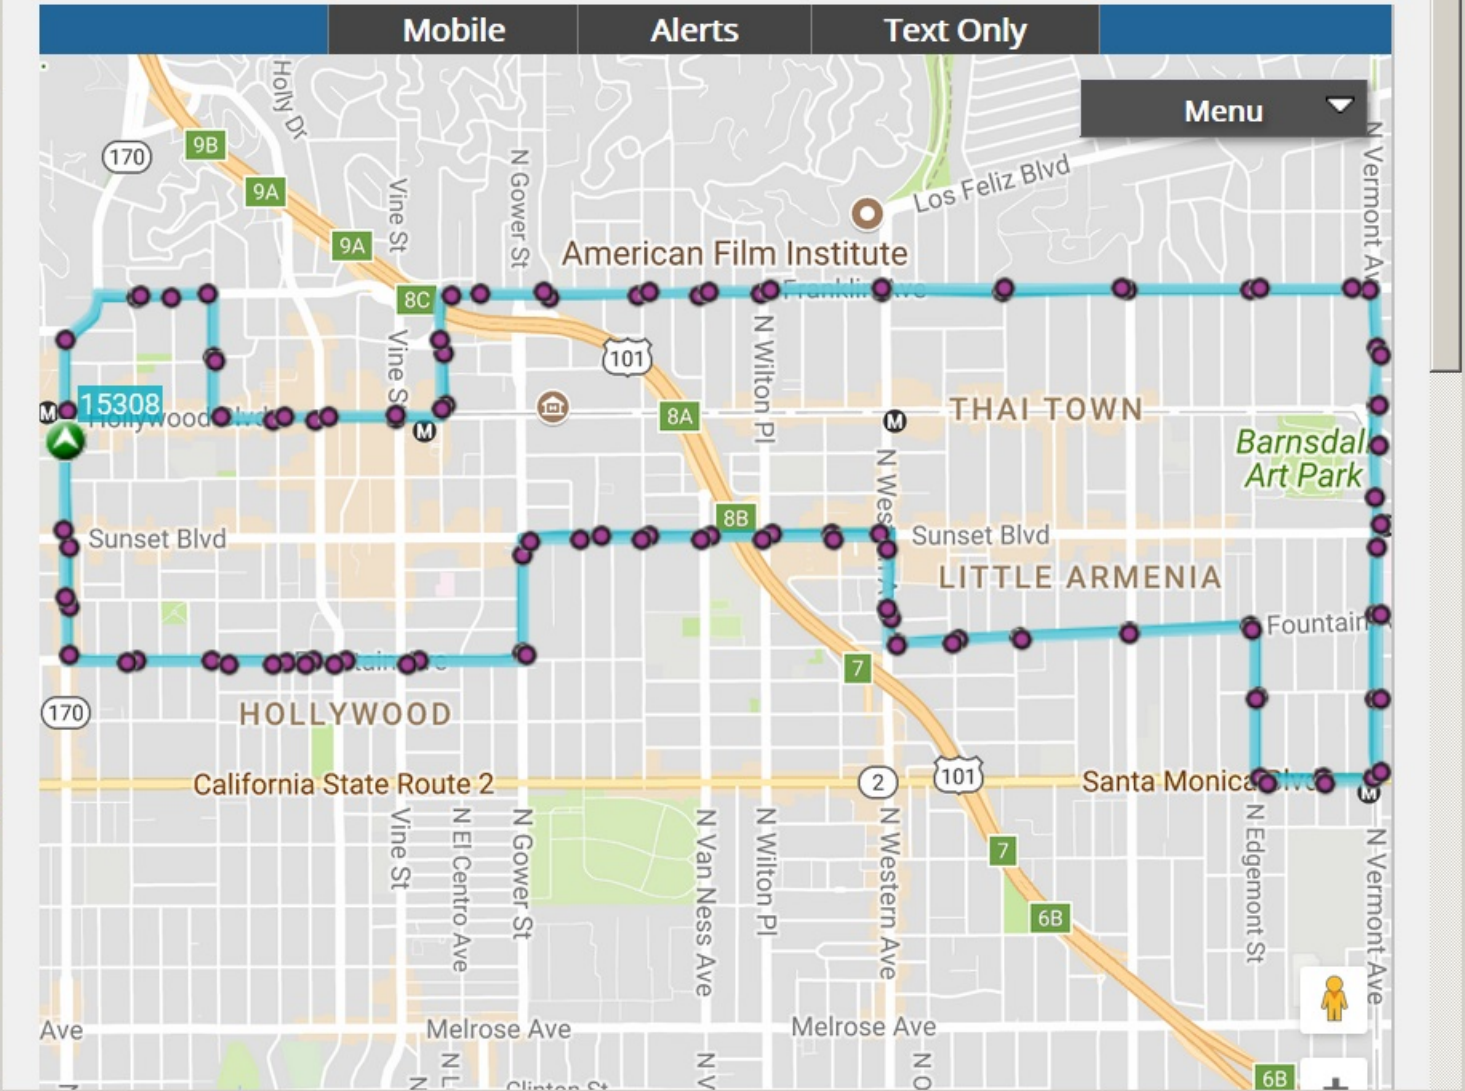

File Edit View History Bookmarks Tools Help

LA DASH Hollywood - LADOT Tran x +

120% https://www.ladottransit.com/dash/routes/hollywood/hollywood.html

LOS ANGELES 311

LIVE MAP - WHERE IS MY BUS?