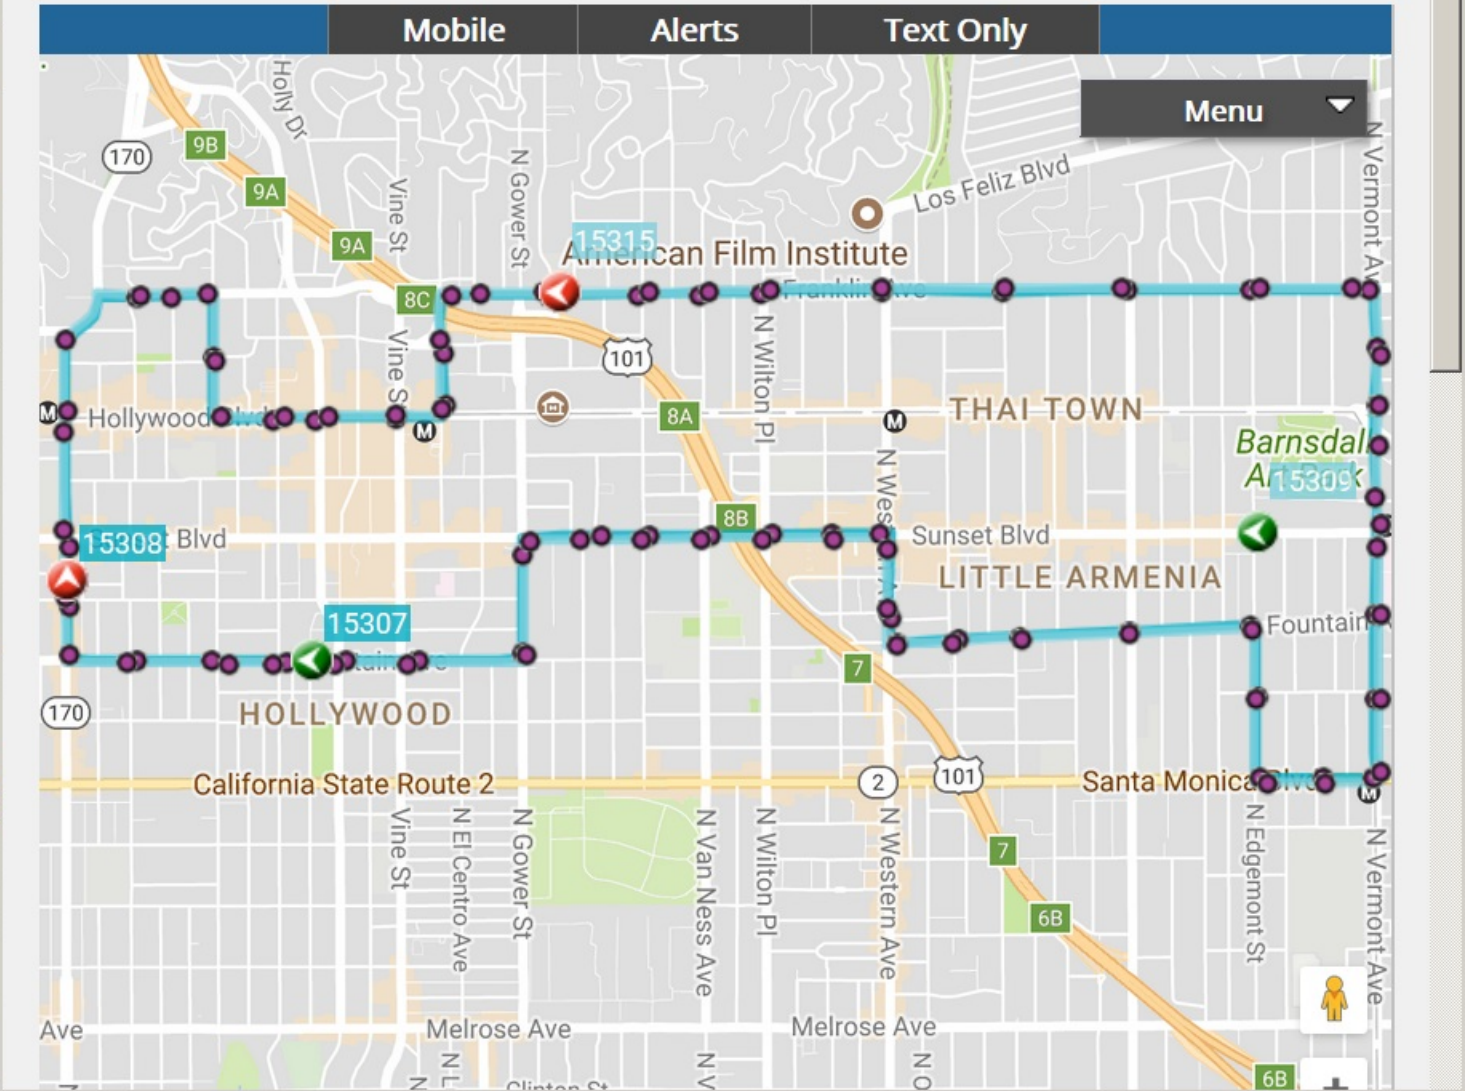

LA DASH Beachwood Canyon - LA x +

120% + https://www.ladot.com

LOS ANGELES

LIVE MAP - WHERE IS MY BUS?

File Edit View History Bookmarks Tools Help

LA DASH Hollywood - LADOT Tran x +

120% + https://www.ladottransit.com/dash/routes/hollywood/hollywood.html

LOS ANGELES

311

LIVE MAP - WHERE IS MY BUS?

File Edit View History Bookmarks Tools Help

LA DASH Beachwood Canyon - LA x +

120% | https://www.ladot.com

LOS ANGELES

LIVE MAP - WHERE IS MY BUS?

File Edit View History Bookmarks Tools Help

LA DASH Hollywood - LADOT Tran x +

120% | https://www.ladottransit.com/dash/routes/hollywood/hollywood.html

LOS ANGELES

311

LIVE MAP - WHERE IS MY BUS?

File Edit View History Bookmarks Tools Help

LA DASH Beachwood Canyon - LA x +

120% https://www.ladot.com

LOS ANGELES

LIVE MAP - WHERE IS MY BUS?

File Edit View History Bookmarks Tools Help

LA DASH Hollywood - LADOT Tran x +

120% https://www.ladottransit.com/dash/routes/hollywood/hollywood.html