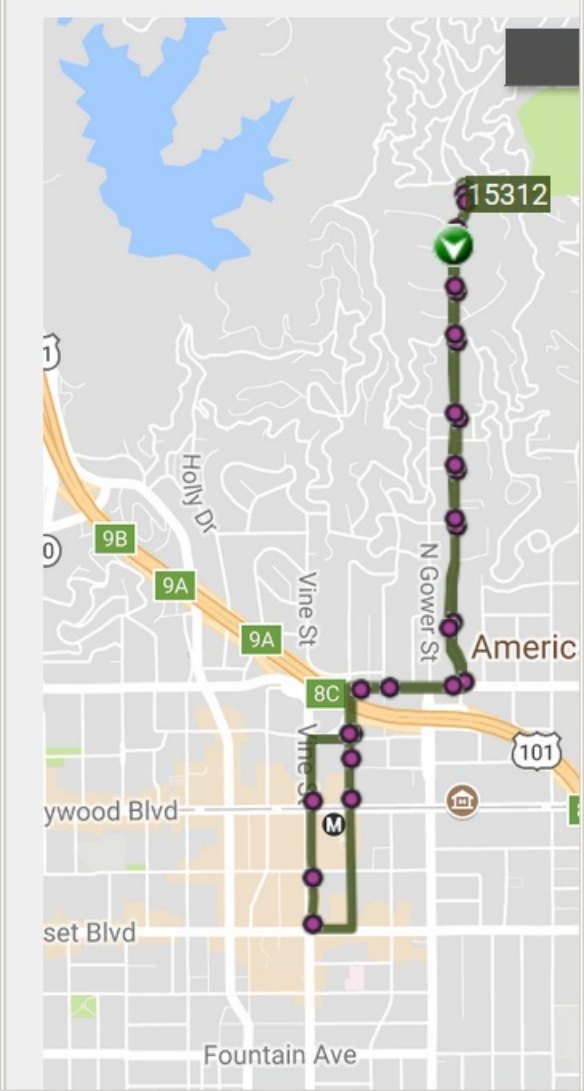

LA DASH Beachwood Canyon - LA x +

120% https://www.ladot.com

LOS ANGELES

LIVE MAP - WHERE IS MY BUS?

File Edit View History Bookmarks Tools Help

LA DASH Hollywood - LADOT Tran x +

120% https://www.ladottransit.com/dash/routes/hollywood/hollywood.html