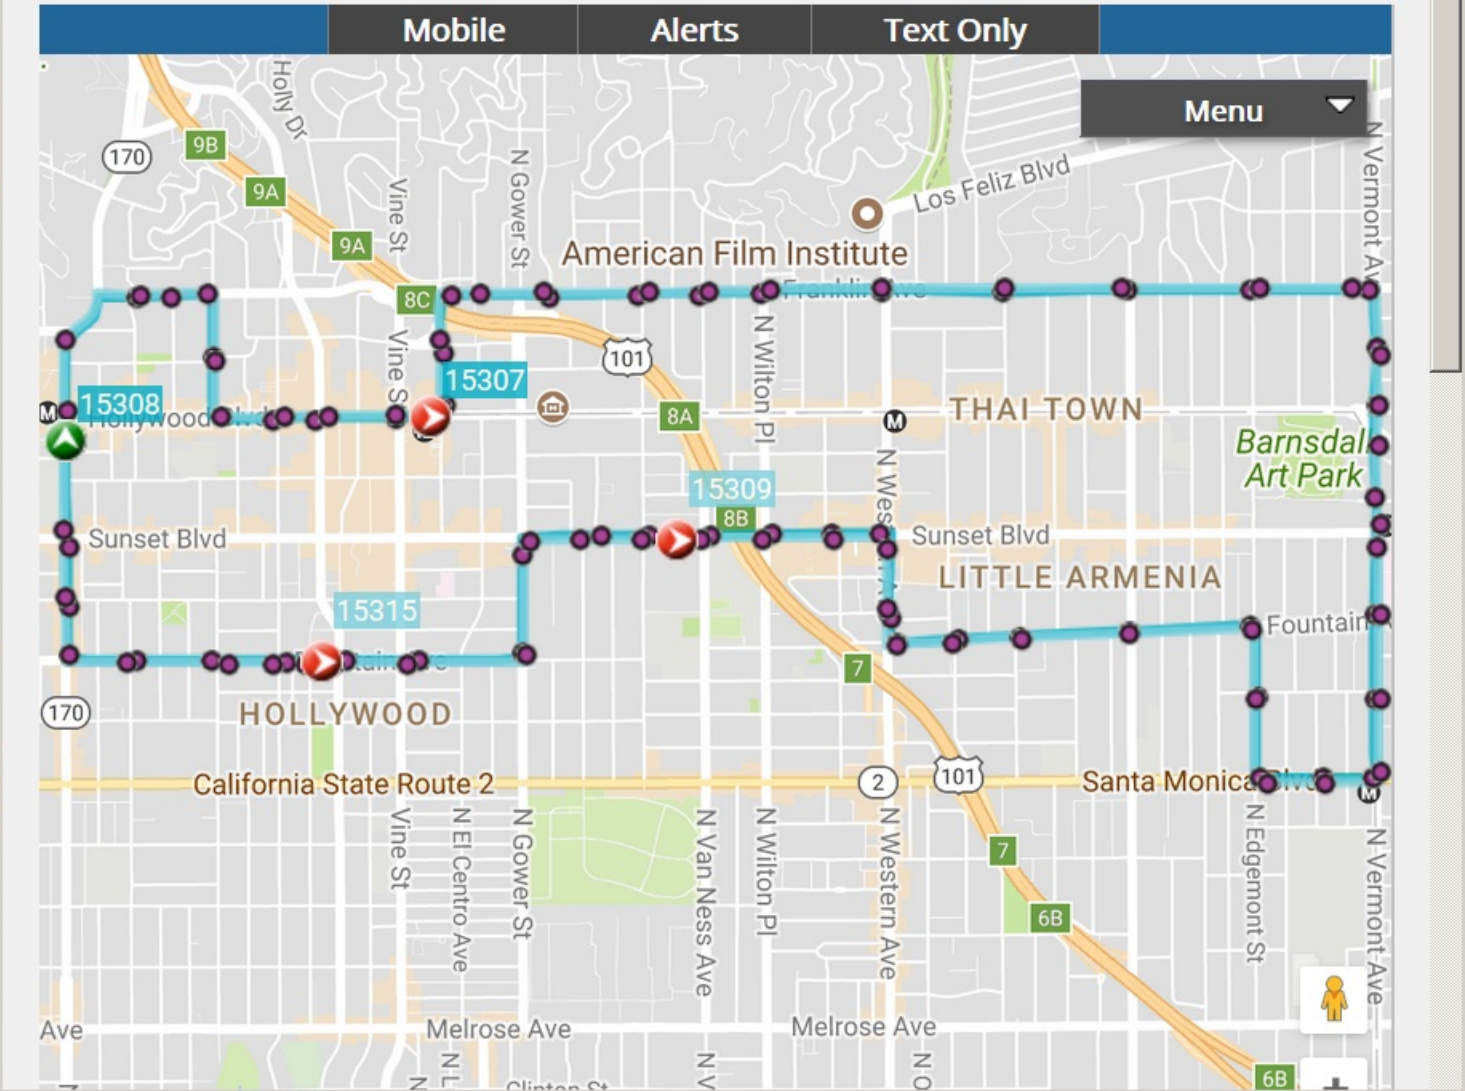

LA DASH Beachwood Canyon - LA x +

120% https://www.ladot.com

LOS ANGELES

LIVE MAP - WHERE IS MY BUS?

File Edit View History Bookmarks Tools Help

LA DASH Hollywood - LADOT Tran x +

120% https://www.ladottransit.com/dash/routes/hollywood/hollywood.html

LOS ANGELES

311

LIVE MAP - WHERE IS MY BUS?

File Edit View History Bookmarks Tools Help

LA DASH Beachwood Canyon - LA x +

120% https://www.ladot.com

LOS ANGELES

LIVE MAP - WHERE IS MY BUS?