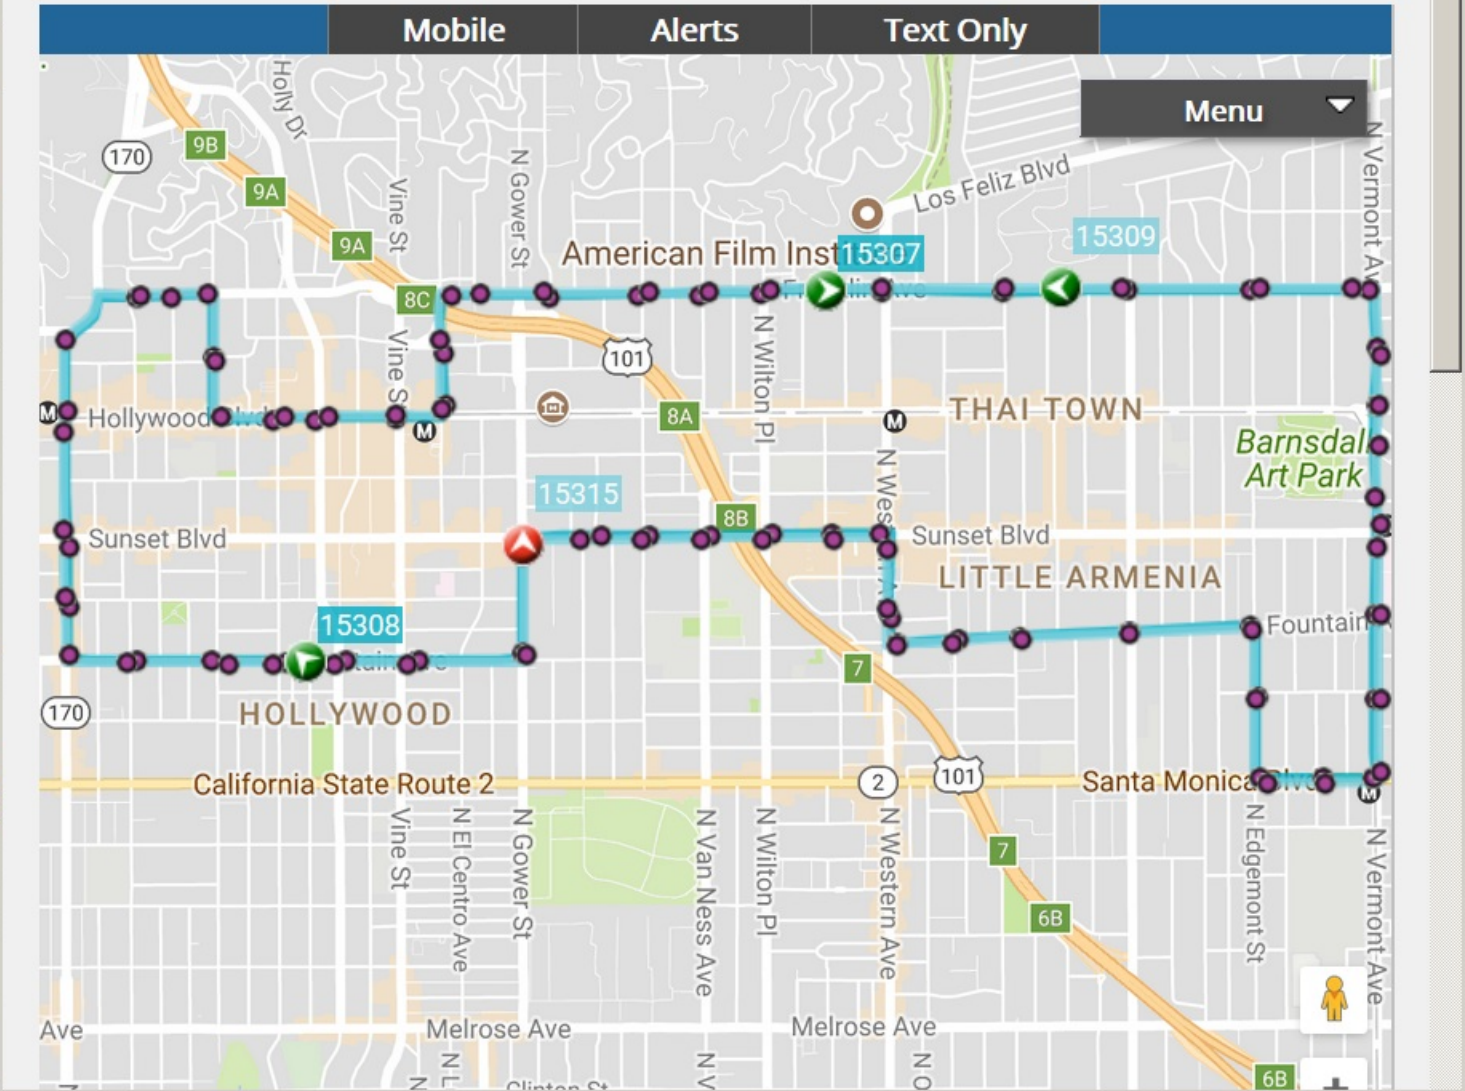

LA DASH Beachwood Canyon - LA x +

120% + https://www.ladot.com

LOS ANGELES

LIVE MAP - WHERE IS MY BUS?

File Edit View History Bookmarks Tools Help

LA DASH Hollywood - LADOT Tran x +

120% + https://www.ladottransit.com/dash/routes/hollywood/hollywood.html

LOS ANGELES 311

LIVE MAP - WHERE IS MY BUS?

File Edit View History Bookmarks Tools Help

LA DASH Beachwood Canyon - LA x +

120% | https://www.ladot.com

LOS ANGELES

LIVE MAP - WHERE IS MY BUS?

File Edit View History Bookmarks Tools Help

LA DASH Hollywood - LADOT Tran x +

120% | https://www.ladottransit.com/dash/routes/hollywood/hollywood.html

LOS ANGELES

311

LIVE MAP - WHERE IS MY BUS?

File Edit View History Bookmarks Tools Help

LA DASH Beachwood Canyon - LA x +

120% https://www.ladot.com

LOS ANGELES

LIVE MAP - WHERE IS MY BUS?

File Edit View History Bookmarks Tools Help

LA DASH Hollywood - LADOT Tran x +

120% https://www.ladottransit.com/dash/routes/hollywood/hollywood.html