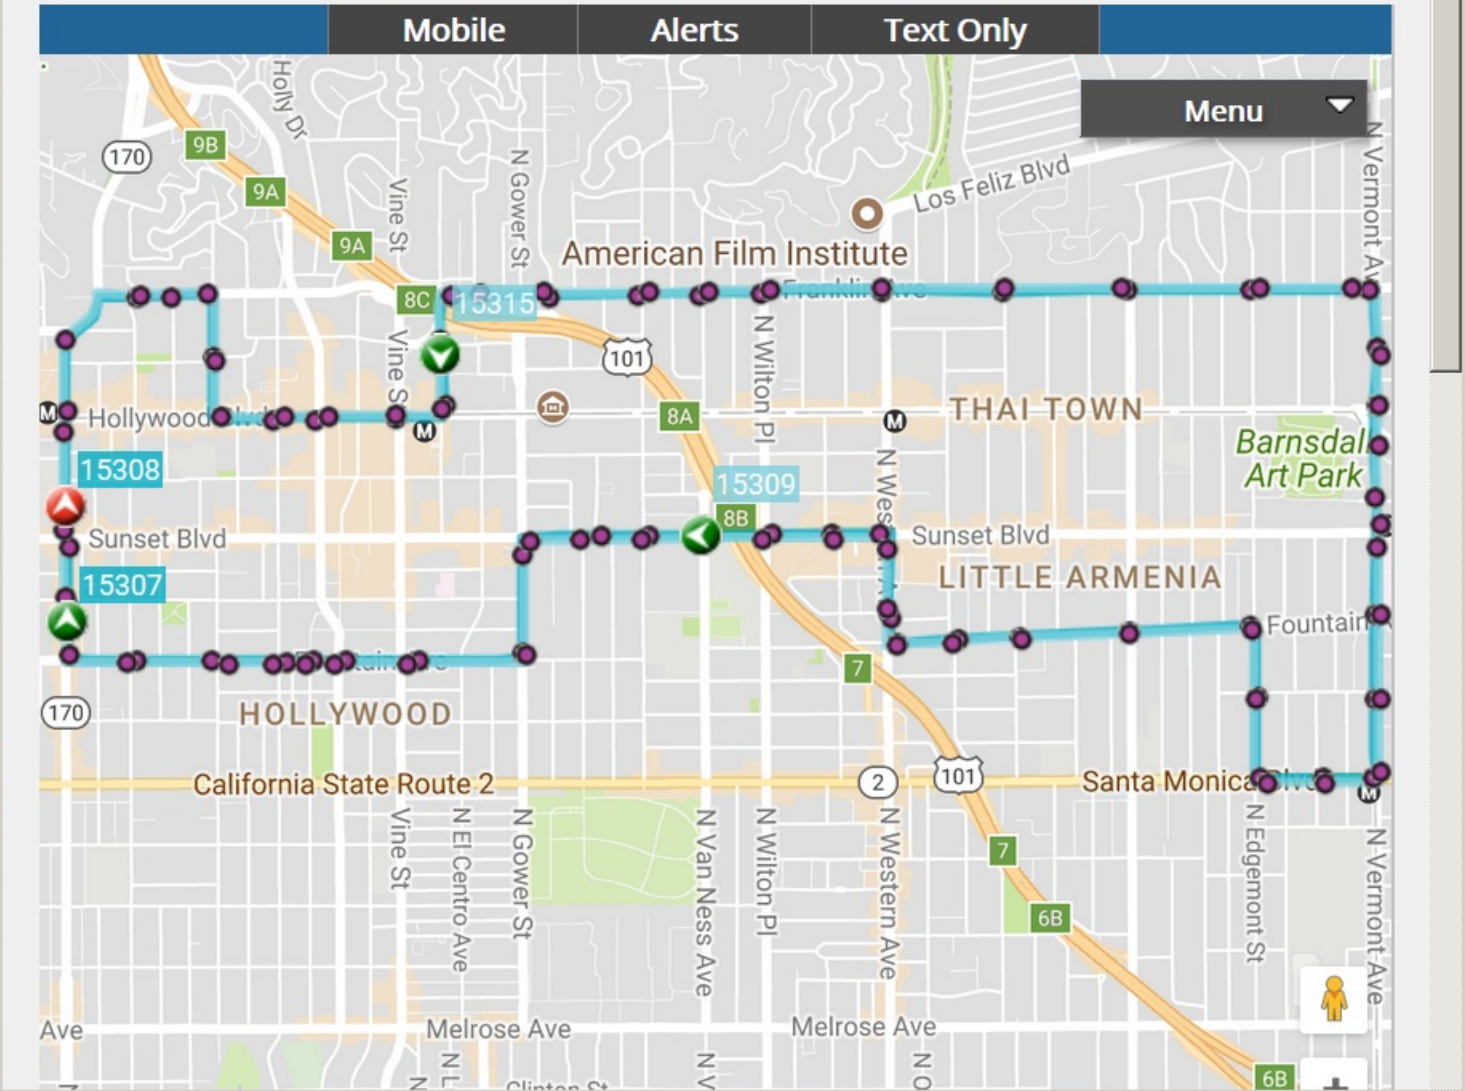

LA DASH Beachwood Canyon - LA x +

120% https://www.ladot.com

LOS ANGELES

LIVE MAP - WHERE IS MY BUS?

File Edit View History Bookmarks Tools Help

LA DASH Hollywood - LADOT Tran x +

120% https://www.ladottransit.com/dash/routes/hollywood/hollywood.html

LOS ANGELES 311

LIVE MAP - WHERE IS MY BUS?

File Edit View History Bookmarks Tools Help

LA DASH Beachwood Canyon - LA x +

120% https://www.ladot.com

LOS ANGELES

LIVE MAP - WHERE IS MY BUS?

File Edit View History Bookmarks Tools Help

LA DASH Hollywood - LADOT Tran x +

120% https://www.ladottransit.com/dash/routes/hollywood/hollywood.html

LOS ANGELES

311

LIVE MAP - WHERE IS MY BUS?

File Edit View History Bookmarks Tools Help

LA DASH Beachwood Canyon - LA x +