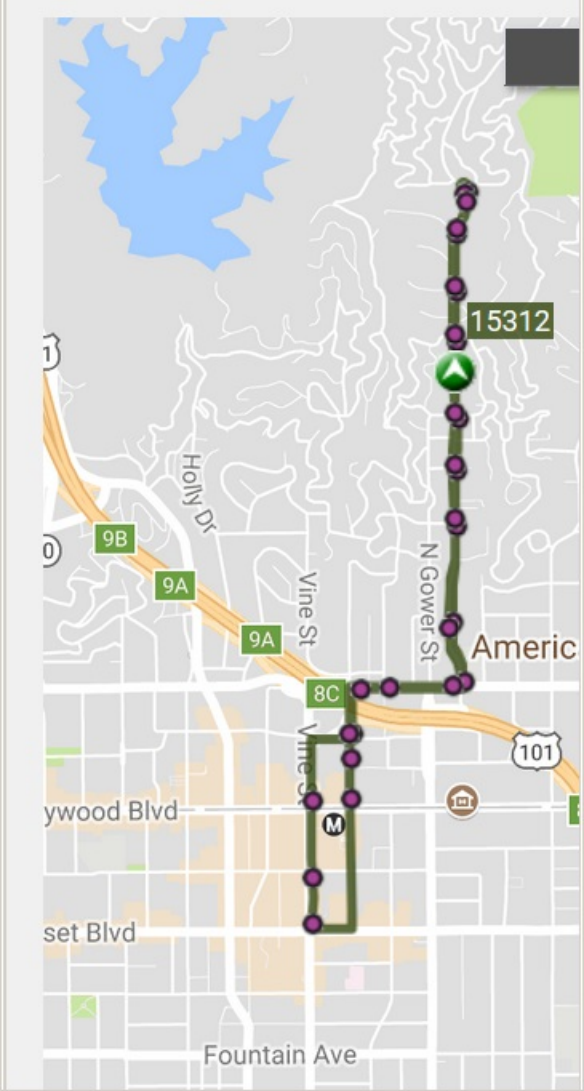

LOS ANGELES

311

LIVE MAP - WHERE IS MY BUS?

File Edit View History Bookmarks Tools Help

LA DASH Beachwood Canyon - LA x +

120% | https://www.ladot.com

LOS ANGELES

LIVE MAP - WHERE IS MY BUS?