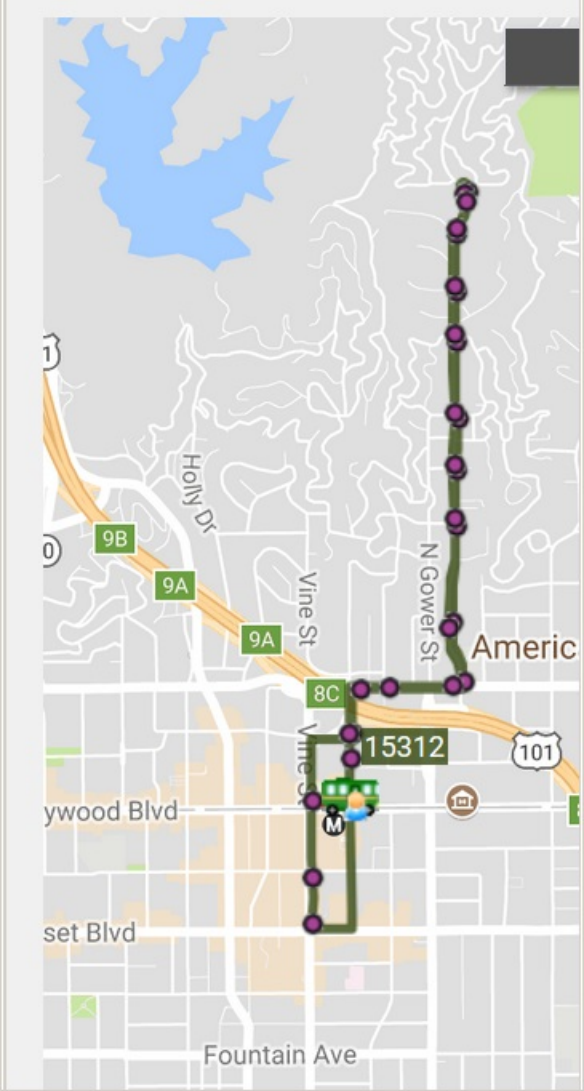

LOS ANGELES

311

LIVE MAP - WHERE IS MY BUS?

File Edit View History Bookmarks Tools Help

LA DASH Beachwood Canyon - LA x +

120% https://www.ladot.com

LOS ANGELES

LIVE MAP - WHERE IS MY BUS?