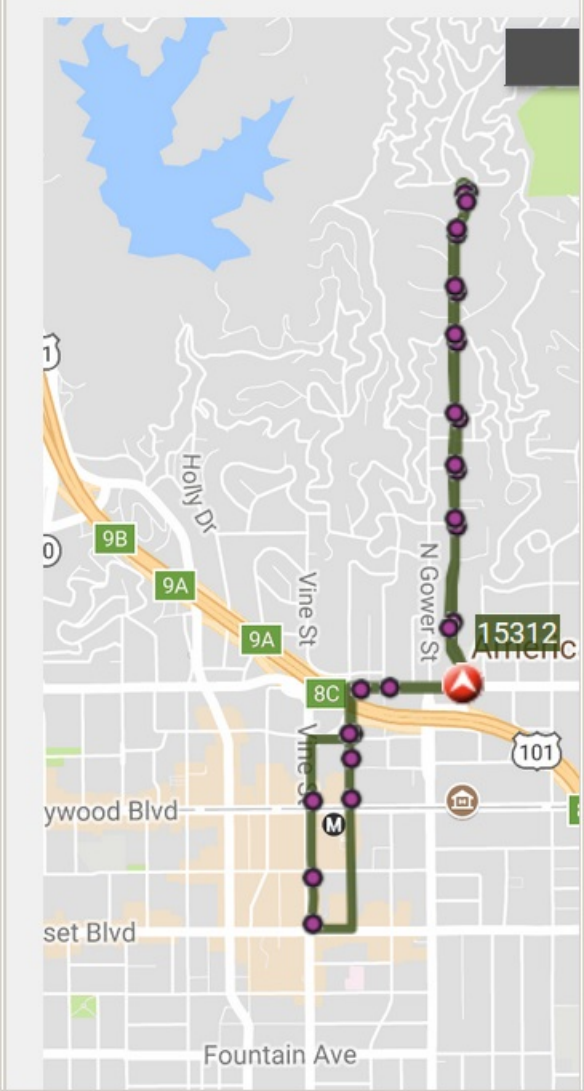

LOS ANGELES

311

LIVE MAP - WHERE IS MY BUS?

File Edit View History Bookmarks Tools Help

LA DASH Beachwood Canyon - LA x +

120% https://www.ladot.com

LOS ANGELES

LIVE MAP - WHERE IS MY BUS?