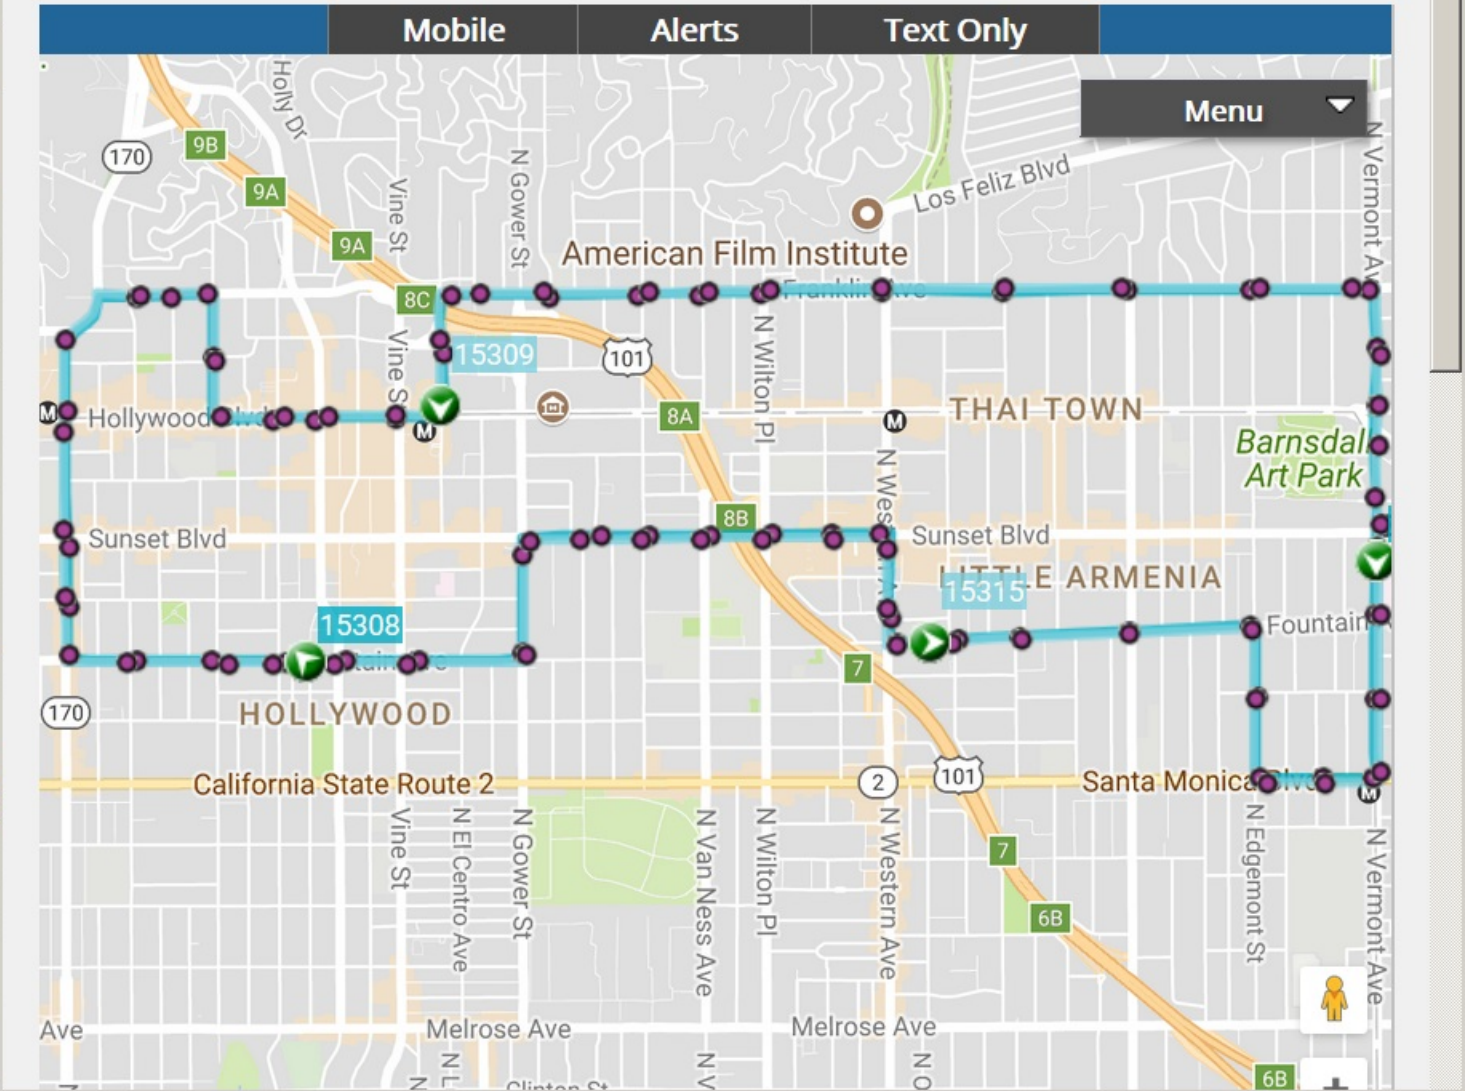

LOS ANGELES

311

LIVE MAP - WHERE IS MY BUS?

File Edit View History Bookmarks Tools Help

LA DASH Beachwood Canyon - LA x +

120% + https://www.ladot.com

LOS ANGELES

LIVE MAP - WHERE IS MY BUS?

File Edit View History Bookmarks Tools Help

LA DASH Hollywood - LADOT Tran x +

120% + https://www.ladottransit.com/dash/routes/hollywood/hollywood.html

LOS ANGELES

311

LIVE MAP - WHERE IS MY BUS?

File Edit View History Bookmarks Tools Help

LA DASH Beachwood Canyon - LA x +

120% | https://www.ladot.com

LOS ANGELES

LIVE MAP - WHERE IS MY BUS?

File Edit View History Bookmarks Tools Help

LA DASH Hollywood - LADOT Tran x +

120% | https://www.ladottransit.com/dash/routes/hollywood/hollywood.html

LOS ANGELES

311

LIVE MAP - WHERE IS MY BUS?

File Edit View History Bookmarks Tools Help

LA DASH Beachwood Canyon - LA x +

120% | https://www.ladot.com

LOS ANGELES

LIVE MAP - WHERE IS MY BUS?