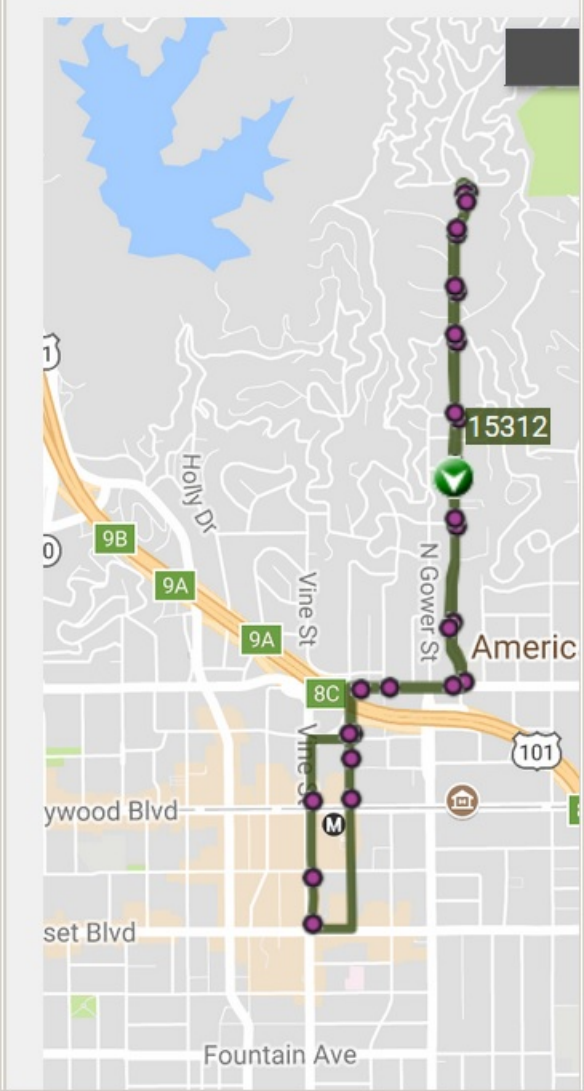

The Beachwood DASH was able to complete only 7 of the 10 scheduled runs between 3:52 pm and the end of service and was not able to operate on time due to the excessive traffic congestion caused by the cumulative impacts of the many projects on Franklin Avenue that have never been studied via an EIR.

George Abrahams

File Edit View History Bookmarks Tools Help

LA DASH Beachwood Canyon - LA x +

120% + https://www.ladot.com

LOS ANGELES

LIVE MAP - WHERE IS MY BUS?

File Edit View History Bookmarks Tools Help

LA DASH Hollywood - LADOT Tran x +

120% + https://www.ladottransit.com/dash/routes/hollywood/hollywood.html

LOS ANGELES

311

LIVE MAP - WHERE IS MY BUS?

File Edit View History Bookmarks Tools Help

LA DASH Beachwood Canyon - LA x +

LOS ANGELES

311

LIVE MAP - WHERE IS MY BUS?

File Edit View History Bookmarks Tools Help

LA DASH Beachwood Canyon - LA x +

120% | https://www.ladot.com

LOS ANGELES

LIVE MAP - WHERE IS MY BUS?