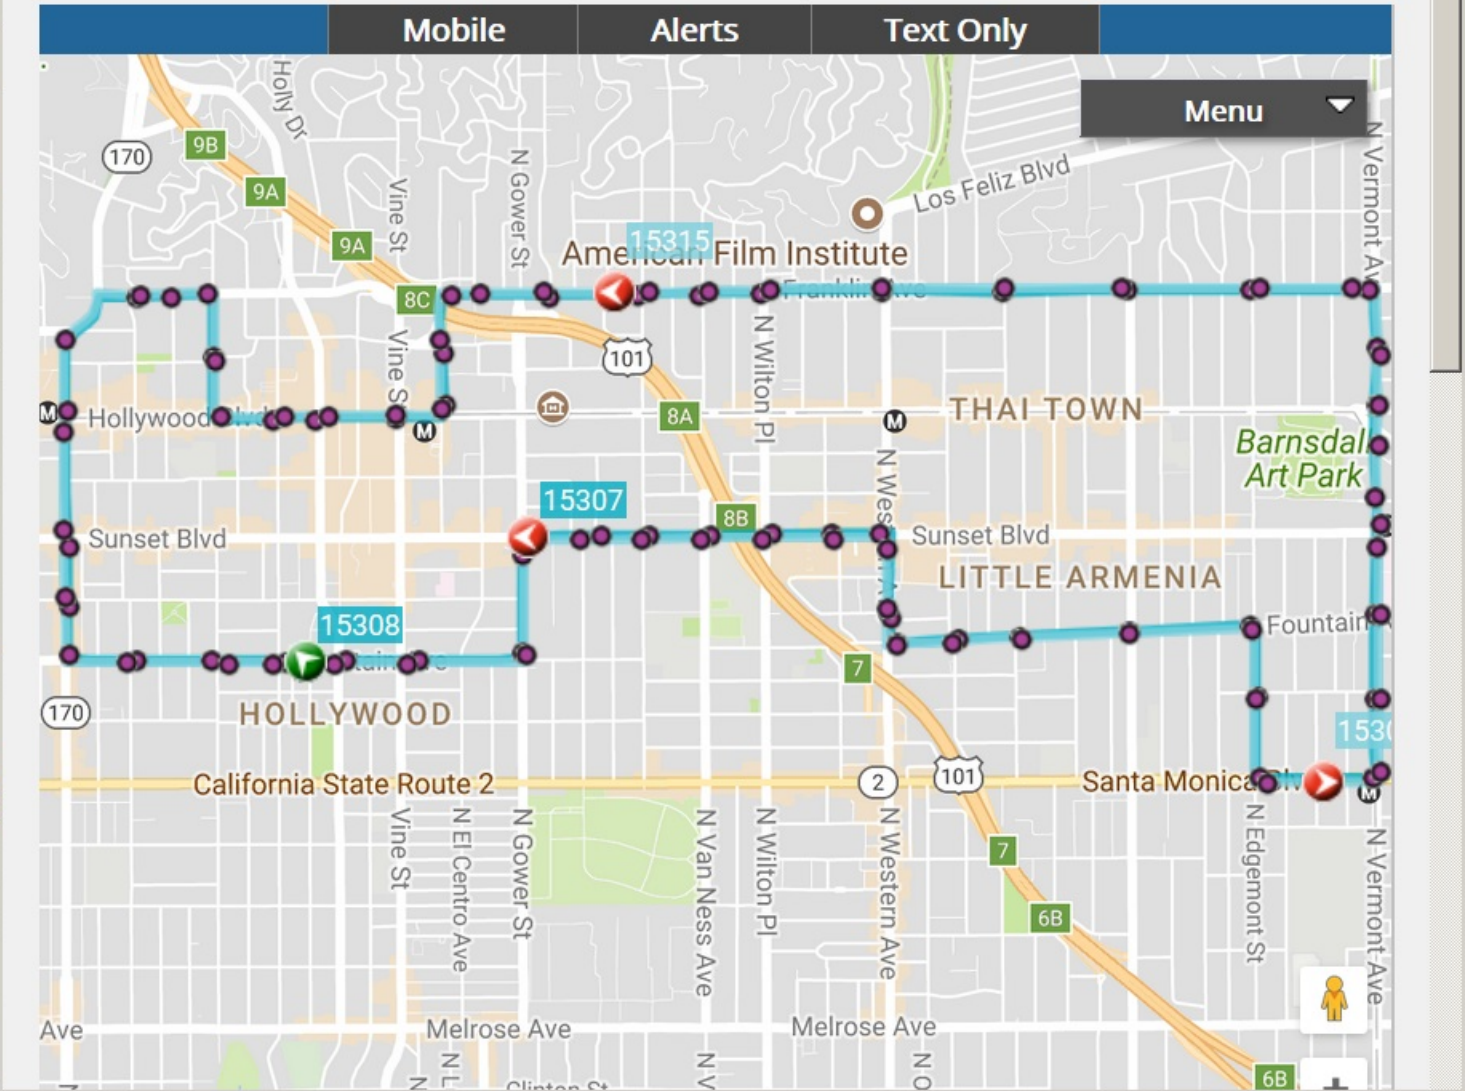

LA DASH Beachwood Canyon - LA x +

120% + https://www.ladot.com

LOS ANGELES

LIVE MAP - WHERE IS MY BUS?

File Edit View History Bookmarks Tools Help

LA DASH Hollywood - LADOT Tran x +

120% + https://www.ladottransit.com/dash/routes/hollywood/hollywood.html

LOS ANGELES

311

LIVE MAP - WHERE IS MY BUS?

File Edit View History Bookmarks Tools Help

LA DASH Beachwood Canyon - LA x +

120% | https://www.ladot.com

LOS ANGELES

LIVE MAP - WHERE IS MY BUS?