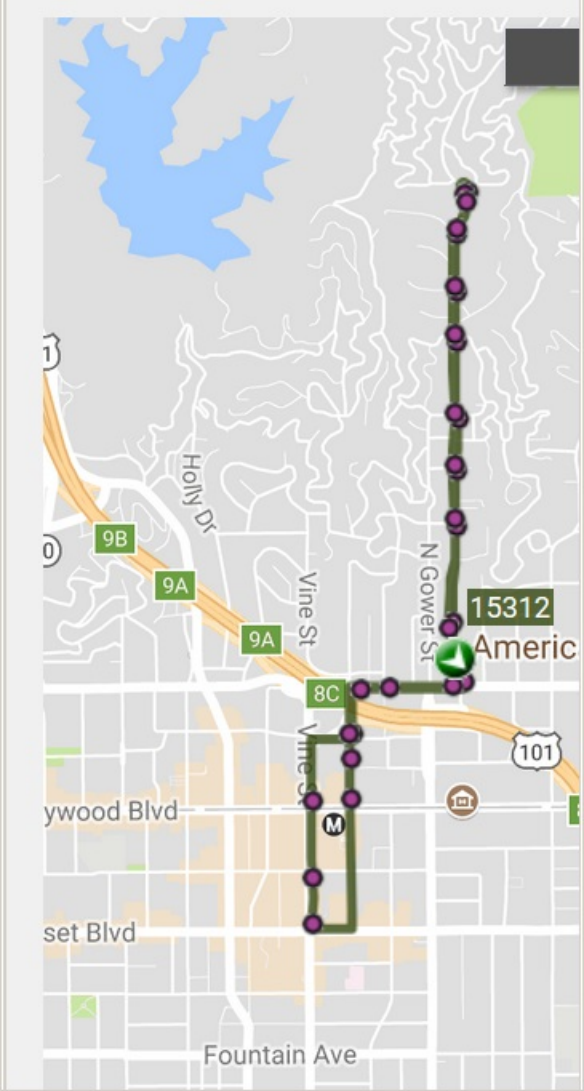

LOS ANGELES

311

LIVE MAP - WHERE IS MY BUS?

File Edit View History Bookmarks Tools Help

LA DASH Beachwood Canyon - LA x +

120% https://www.ladot.com

LOS ANGELES

LIVE MAP - WHERE IS MY BUS?