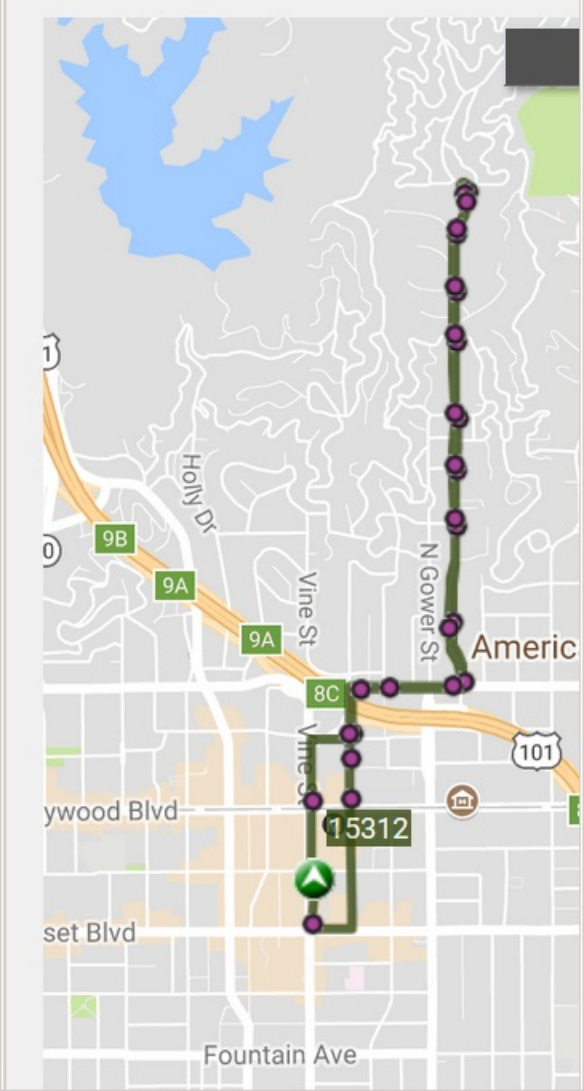

LA DASH Beachwood Canyon - LA x +

120% https://www.ladot.com

LOS ANGELES

LIVE MAP - WHERE IS MY BUS?

File Edit View History Bookmarks Tools Help

LA DASH Hollywood - LADOT Tran x +

120% https://www.ladottransit.com/dash/routes/hollywood/hollywood.html

LOS ANGELES 311

LIVE MAP - WHERE IS MY BUS?

File Edit View History Bookmarks Tools Help

LA DASH Beachwood Canyon - LA x +

120% https://www.ladot.com

LOS ANGELES

LIVE MAP - WHERE IS MY BUS?

File Edit View History Bookmarks Tools Help