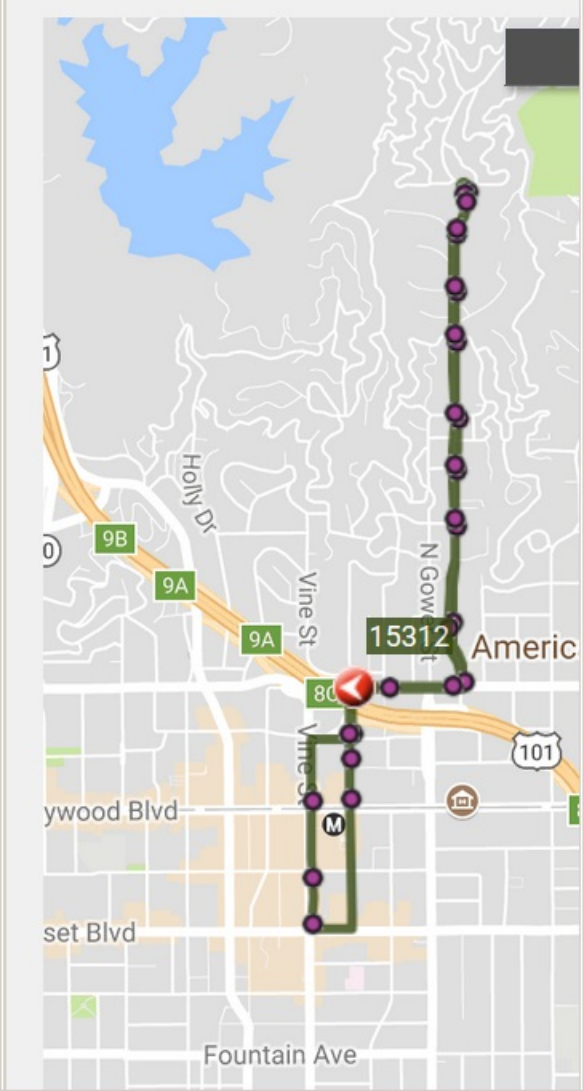

LOS ANGELES

311

LIVE MAP - WHERE IS MY BUS?

File Edit View History Bookmarks Tools Help

LA DASH Beachwood Canyon - LA x +

120% https://www.ladot.com

LOS ANGELES

LIVE MAP - WHERE IS MY BUS?

File Edit View History Bookmarks Tools Help

LA DASH Hollywood - LADOT Tran x +

120% https://www.ladottransit.com/dash/routes/hollywood/hollywood.html

LOS ANGELES

311

LIVE MAP - WHERE IS MY BUS?

File Edit View History Bookmarks Tools Help

LA DASH Beachwood Canyon - LA x +

120% https://www.ladot.com

LOS ANGELES

LIVE MAP - WHERE IS MY BUS?

File Edit View History Bookmarks Tools Help

LA DASH Hollywood - LADOT Tran x +

120% https://www.ladottransit.com/dash/routes/hollywood/hollywood.html