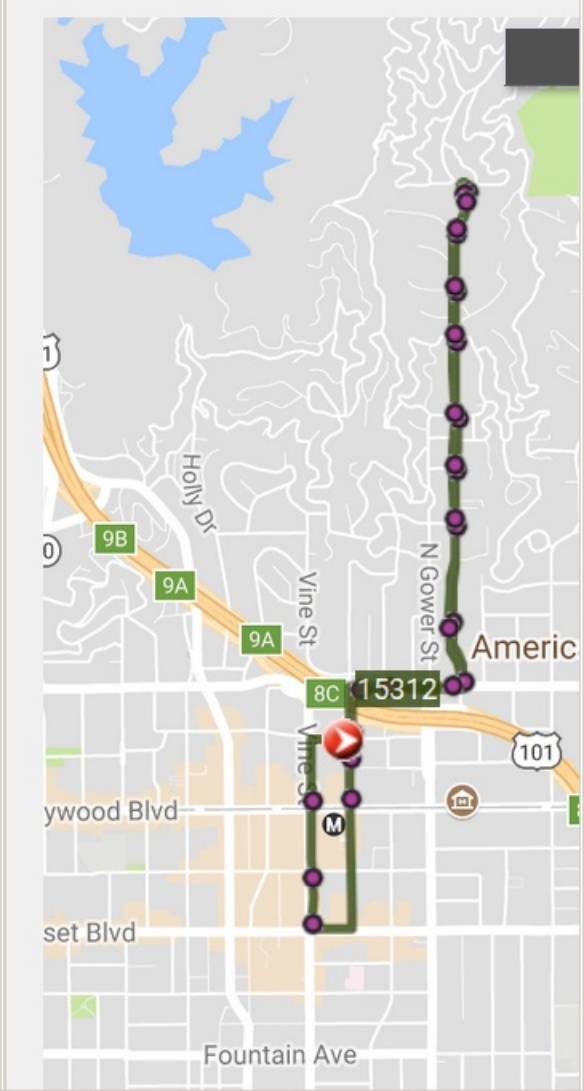

LOS ANGELES

311

LIVE MAP - WHERE IS MY BUS?

File Edit View History Bookmarks Tools Help

LA DASH Beachwood Canyon - LA x +

120% https://www.ladot.com

LOS ANGELES

LIVE MAP - WHERE IS MY BUS?

File Edit View History Bookmarks Tools Help

LA DASH Hollywood - LADOT Tran x +

120% https://www.ladottransit.com/dash/routes/hollywood/hollywood.html

LOS ANGELES

311

LIVE MAP - WHERE IS MY BUS?

File Edit View History Bookmarks Tools Help

LA DASH Beachwood Canyon - LA x +

120% | https://www.ladot.com

LOS ANGELES

LIVE MAP - WHERE IS MY BUS?

File Edit View History Bookmarks Tools Help

LA DASH Hollywood - LADOT Tran x +

120% | https://www.ladottransit.com/dash/routes/hollywood/hollywood.html

LOS ANGELES

311

LIVE MAP - WHERE IS MY BUS?

File Edit View History Bookmarks Tools Help

LA DASH Beachwood Canyon - LA x +

120% | https://www.ladot.com

LOS ANGELES

LIVE MAP - WHERE IS MY BUS?