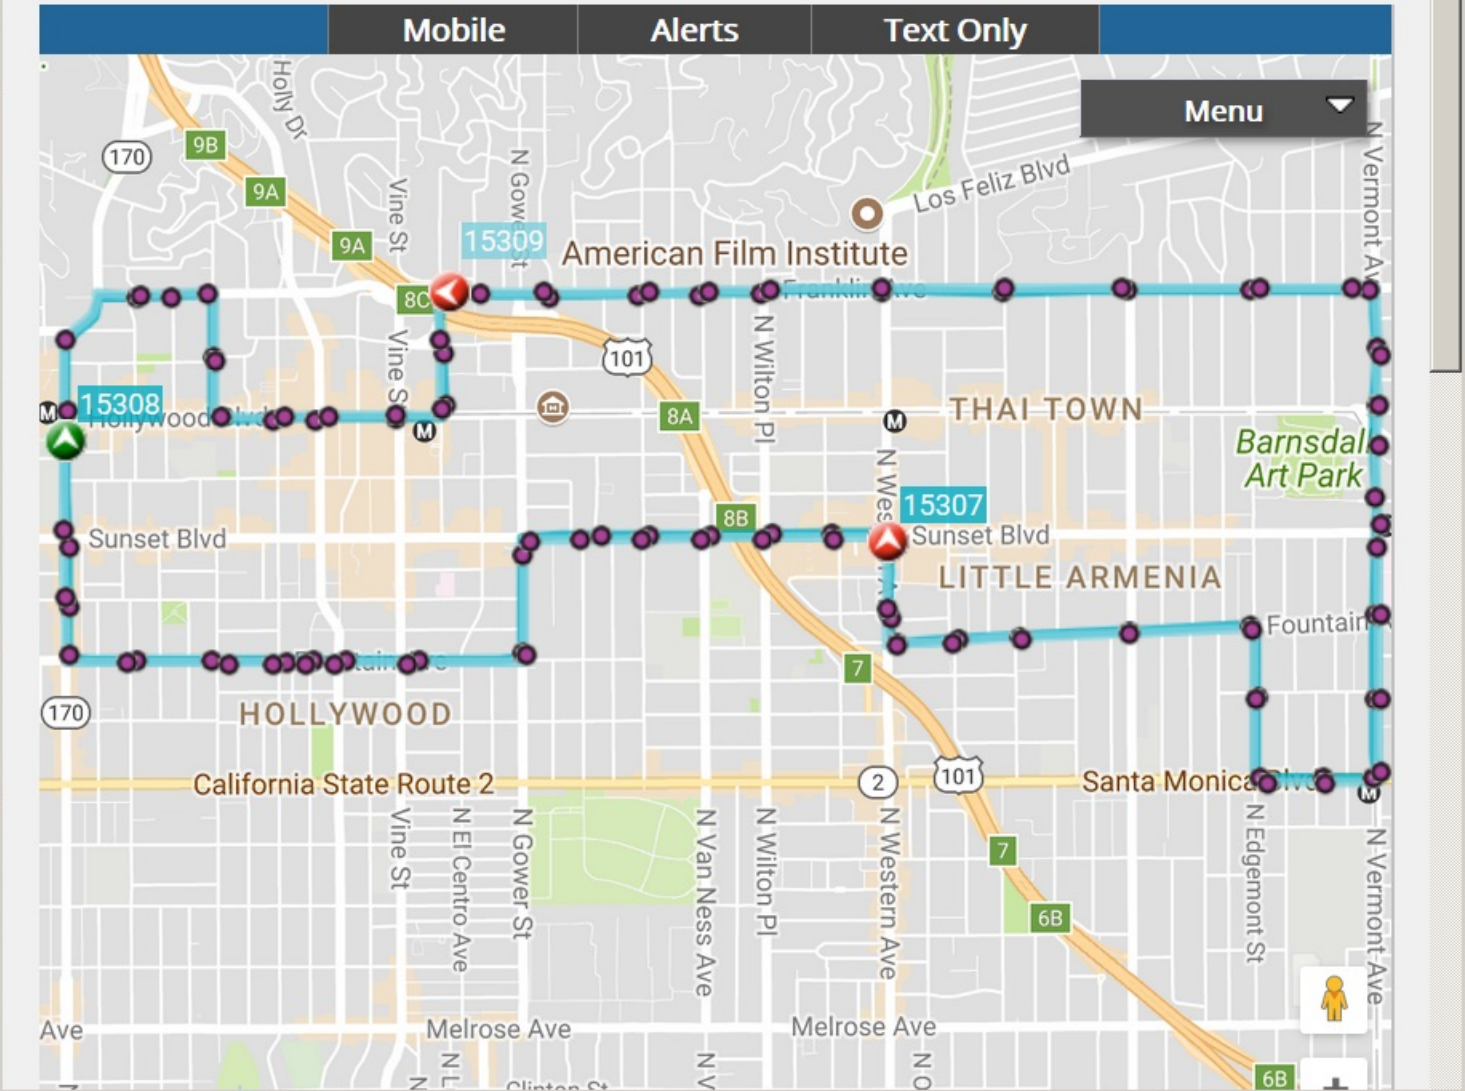

LA DASH Beachwood Canyon - LA x +

120% https://www.ladot.com

LOS ANGELES

LIVE MAP - WHERE IS MY BUS?

File Edit View History Bookmarks Tools Help

LA DASH Hollywood - LADOT Trans x +

120% https://www.ladottransit.com/dash/routes/hollywood/hollywood.html

LOS ANGELES

311

LIVE MAP - WHERE IS MY BUS?

File Edit View History Bookmarks Tools Help

LA DASH Beachwood Canyon - LA x +

120% https://www.ladot.com

LOS ANGELES

LIVE MAP - WHERE IS MY BUS?