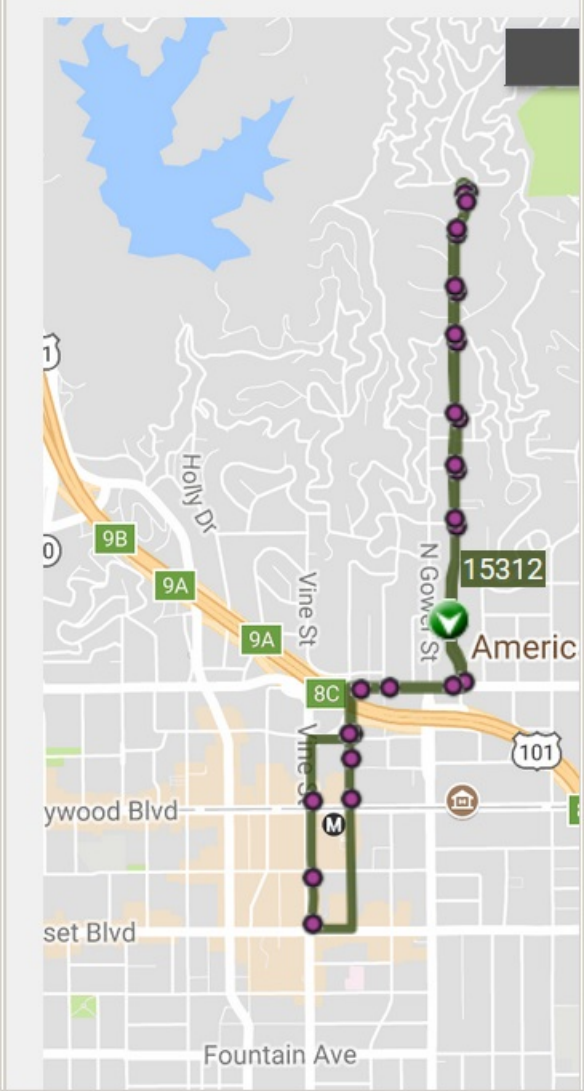

LA DASH Beachwood Canyon - LA x +

120% https://www.ladot.com

LOS ANGELES

LIVE MAP - WHERE IS MY BUS?

File Edit View History Bookmarks Tools Help

LA DASH Hollywood - LADOT Tran x +

120% https://www.ladottransit.com/dash/routes/hollywood/hollywood.html

LOS ANGELES

311

LIVE MAP - WHERE IS MY BUS?

File Edit View History Bookmarks Tools Help

LA DASH Beachwood Canyon - LA x +

120% https://www.ladot.com

LOS ANGELES

LIVE MAP - WHERE IS MY BUS?