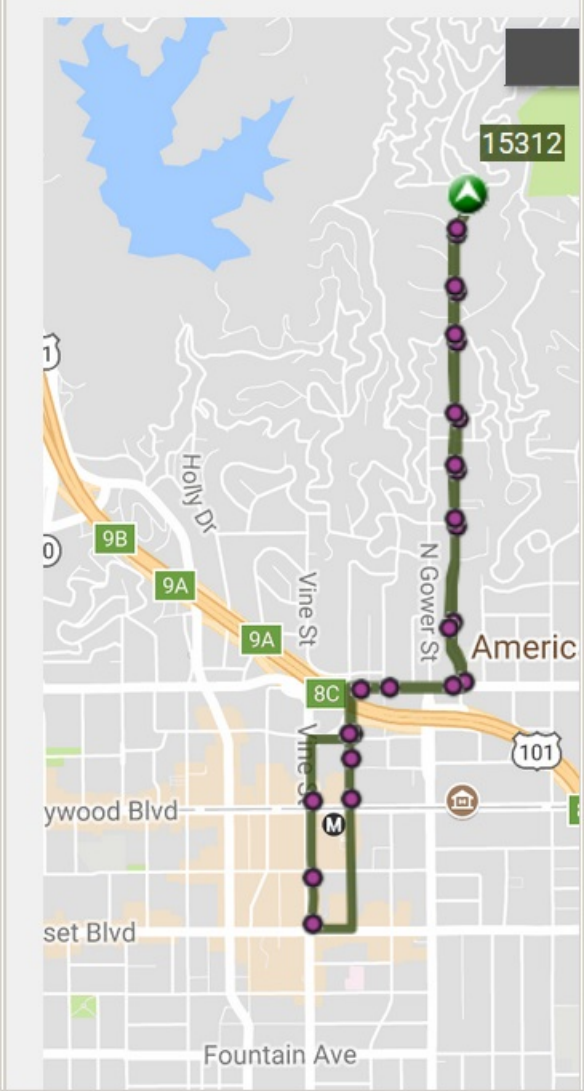

LOS ANGELES

311

LIVE MAP - WHERE IS MY BUS?

File Edit View History Bookmarks Tools Help

LA DASH Beachwood Canyon - LA x +

120% + https://www.ladot.com

LOS ANGELES

LIVE MAP - WHERE IS MY BUS?