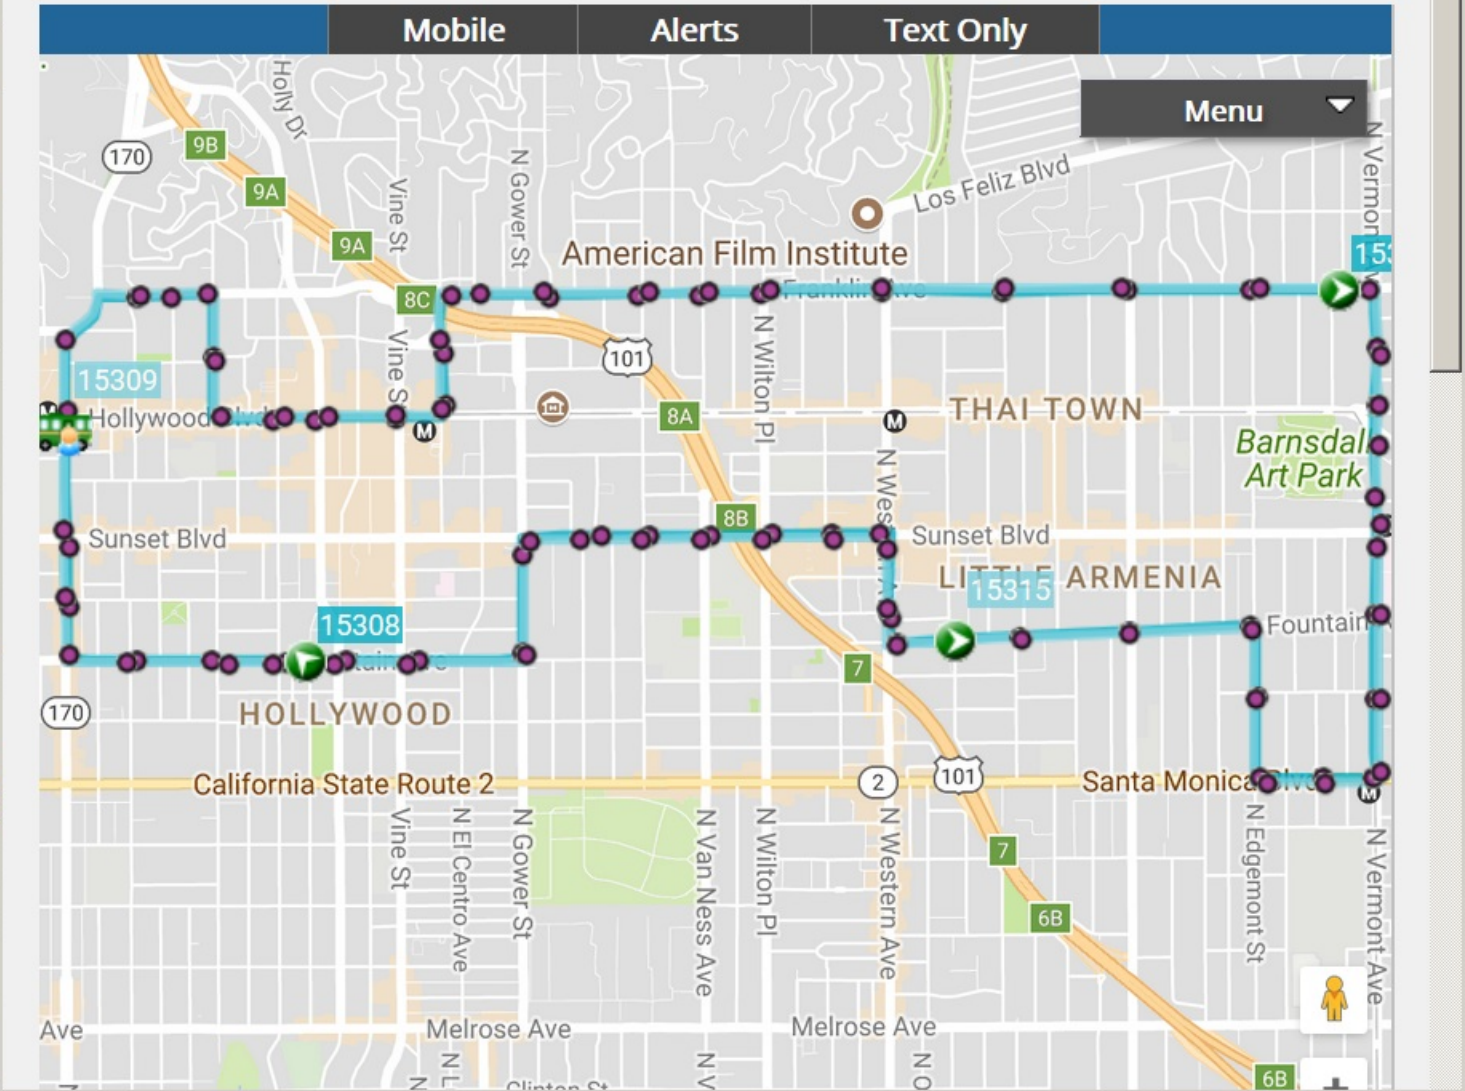

LOS ANGELES

311

LIVE MAP - WHERE IS MY BUS?

File Edit View History Bookmarks Tools Help

LA DASH Beachwood Canyon - LA x +

120% https://www.ladot.com

LOS ANGELES

LIVE MAP - WHERE IS MY BUS?

LA DASH Beachwood Canyon - LA x +

120% https://www.ladot.com

LOS ANGELES

LIVE MAP - WHERE IS MY BUS?

File Edit View History Bookmarks Tools Help

LA DASH Hollywood - LADOT Tran x +

120% https://www.ladottransit.com/dash/routes/hollywood/hollywood.html

LA DASH Beachwood Canyon - LA x +

120% | https://www.ladot.com

LOS ANGELES

LIVE MAP - WHERE IS MY BUS?

File Edit View History Bookmarks Tools Help

LA DASH Hollywood - LADOT Tran x +

120% | https://www.ladottransit.com/dash/routes/hollywood/hollywood.html