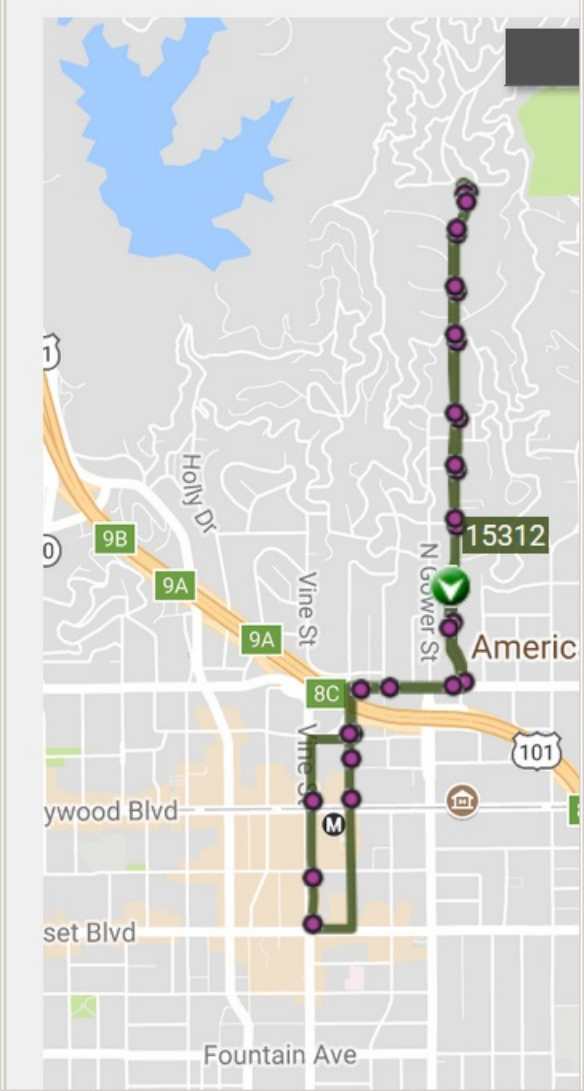

LOS ANGELES 311

LIVE MAP - WHERE IS MY BUS?

File Edit View History Bookmarks Tools Help

LA DASH Beachwood Canyon - LA x +

120% | https://www.ladot.com

LOS ANGELES

LIVE MAP - WHERE IS MY BUS?

File Edit View History Bookmarks Tools Help

LA DASH Hollywood - LADOT Tran x +

120% | https://www.ladottransit.com/dash/routes/hollywood/hollywood.html

LOS ANGELES

311

LIVE MAP - WHERE IS MY BUS?

File Edit View History Bookmarks Tools Help

LA DASH Beachwood Canyon - LA x +

120% https://www.ladot.com

LOS ANGELES

LIVE MAP - WHERE IS MY BUS?

File Edit View History Bookmarks Tools Help

LA DASH Hollywood - LADOT Tran x +

120% https://www.ladottransit.com/dash/routes/hollywood/hollywood.html

LOS ANGELES

311

LIVE MAP - WHERE IS MY BUS?

File Edit View History Bookmarks Tools Help

LA DASH Beachwood Canyon - LA x +

120% + https://www.ladot.com

LOS ANGELES

LIVE MAP - WHERE IS MY BUS?