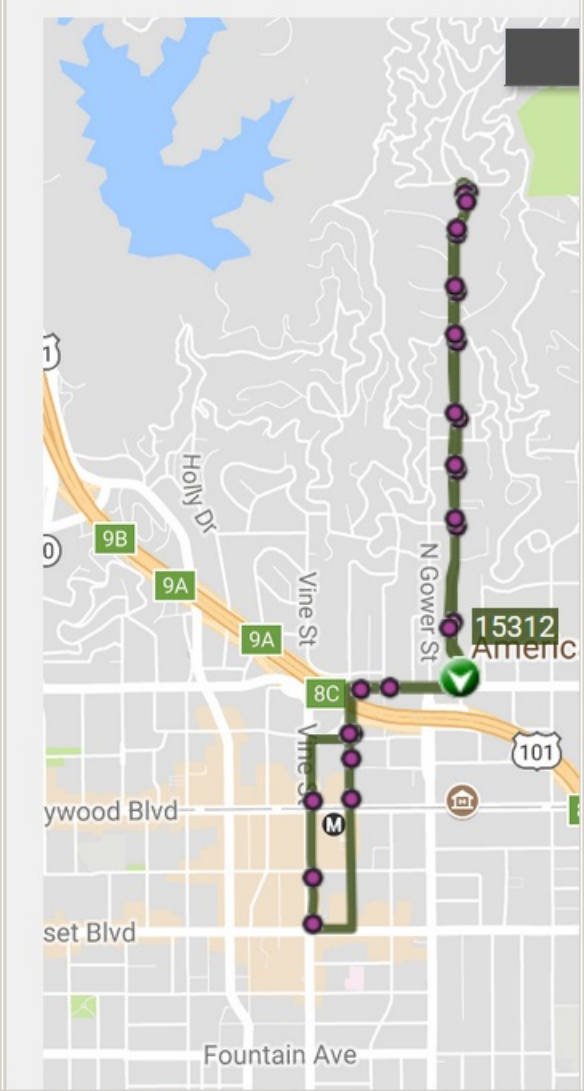

LOS ANGELES

311

LIVE MAP - WHERE IS MY BUS?

File Edit View History Bookmarks Tools Help

LA DASH Beachwood Canyon - LA x +

120% | https://www.ladot.com

LOS ANGELES

LIVE MAP - WHERE IS MY BUS?

LA DASH Beachwood Canyon - LA x +

120% + https://www.ladot.com

LOS ANGELES

LIVE MAP - WHERE IS MY BUS?

File Edit View History Bookmarks Tools Help

LA DASH Hollywood - LADOT Tran x +

120% + https://www.ladottransit.com/dash/routes/hollywood/hollywood.html