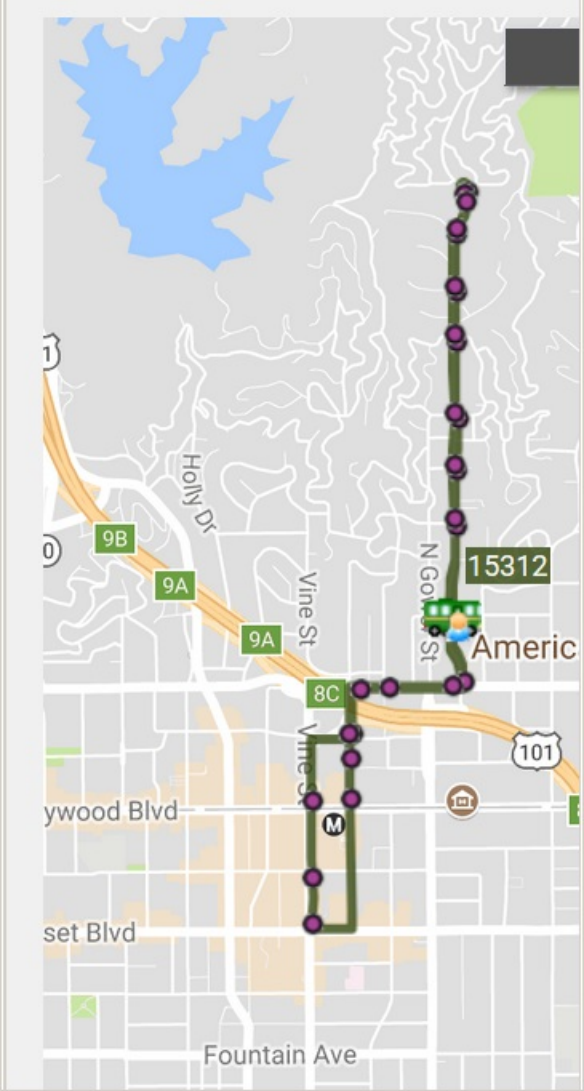

LOS ANGELES

311

LIVE MAP - WHERE IS MY BUS?

File Edit View History Bookmarks Tools Help

LA DASH Beachwood Canyon - LA x +

120% | https://www.ladot.com

LOS ANGELES

LIVE MAP - WHERE IS MY BUS?

File Edit View History Bookmarks Tools Help

LA DASH Hollywood - LADOT Tran x +

120% | https://www.ladottransit.com/dash/routes/hollywood/hollywood.html

LOS ANGELES

311

LIVE MAP - WHERE IS MY BUS?

File Edit View History Bookmarks Tools Help

LA DASH Beachwood Canyon - LA x +

120% | https://www.ladot.com

LOS ANGELES

LIVE MAP - WHERE IS MY BUS?

File Edit View History Bookmarks Tools Help

LA DASH Hollywood - LADOT Tran x +

120% | https://www.ladottransit.com/dash/routes/hollywood/hollywood.html

LOS ANGELES

311

LIVE MAP - WHERE IS MY BUS?

File Edit View History Bookmarks Tools Help

LA DASH Beachwood Canyon - LA x +

120% https://www.ladot.com

LOS ANGELES

LIVE MAP - WHERE IS MY BUS?