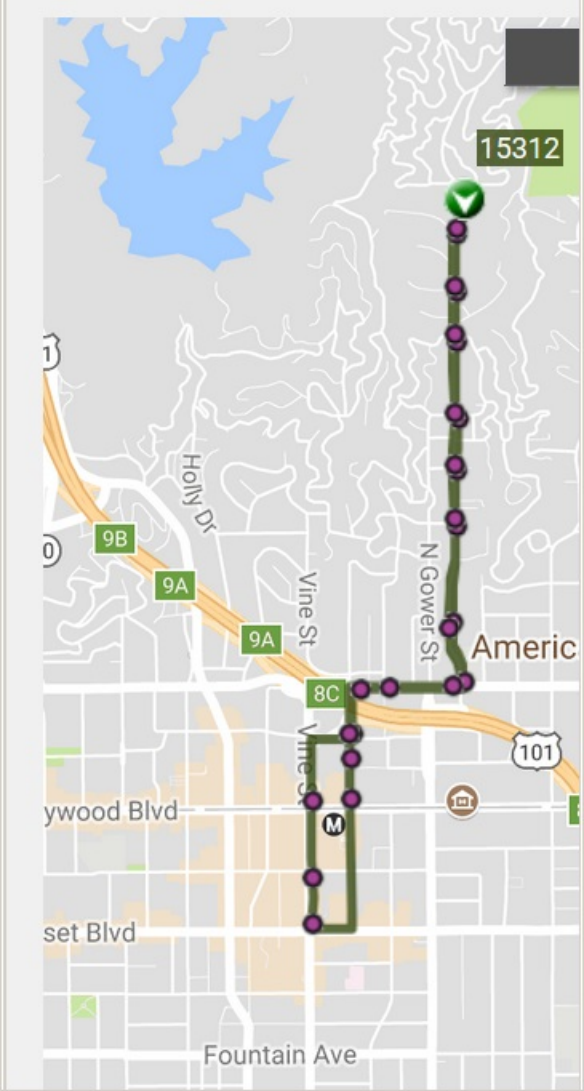

LA DASH Beachwood Canyon - LA x +

120% | https://www.ladot.com

LOS ANGELES

LIVE MAP - WHERE IS MY BUS?

File Edit View History Bookmarks Tools Help

LA DASH Hollywood - LADOT Tran x +

120% | https://www.ladottransit.com/dash/routes/hollywood/hollywood.html

LOS ANGELES

311

LIVE MAP - WHERE IS MY BUS?

File Edit View History Bookmarks Tools Help

LA DASH Beachwood Canyon - LA x +

120% | https://www.ladot.com

LOS ANGELES

LIVE MAP - WHERE IS MY BUS?