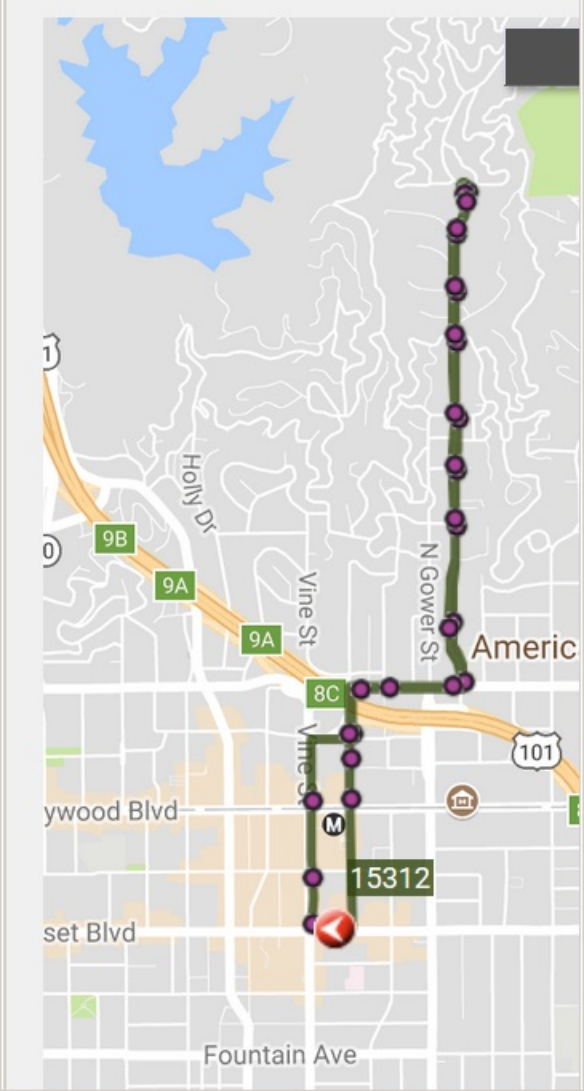

LOS ANGELES 311

LIVE MAP - WHERE IS MY BUS?

File Edit View History Bookmarks Tools Help

LA DASH Beachwood Canyon - LA x +

120% + https://www.ladot.com

LOS ANGELES

LIVE MAP - WHERE IS MY BUS?

File Edit View History Bookmarks Tools Help