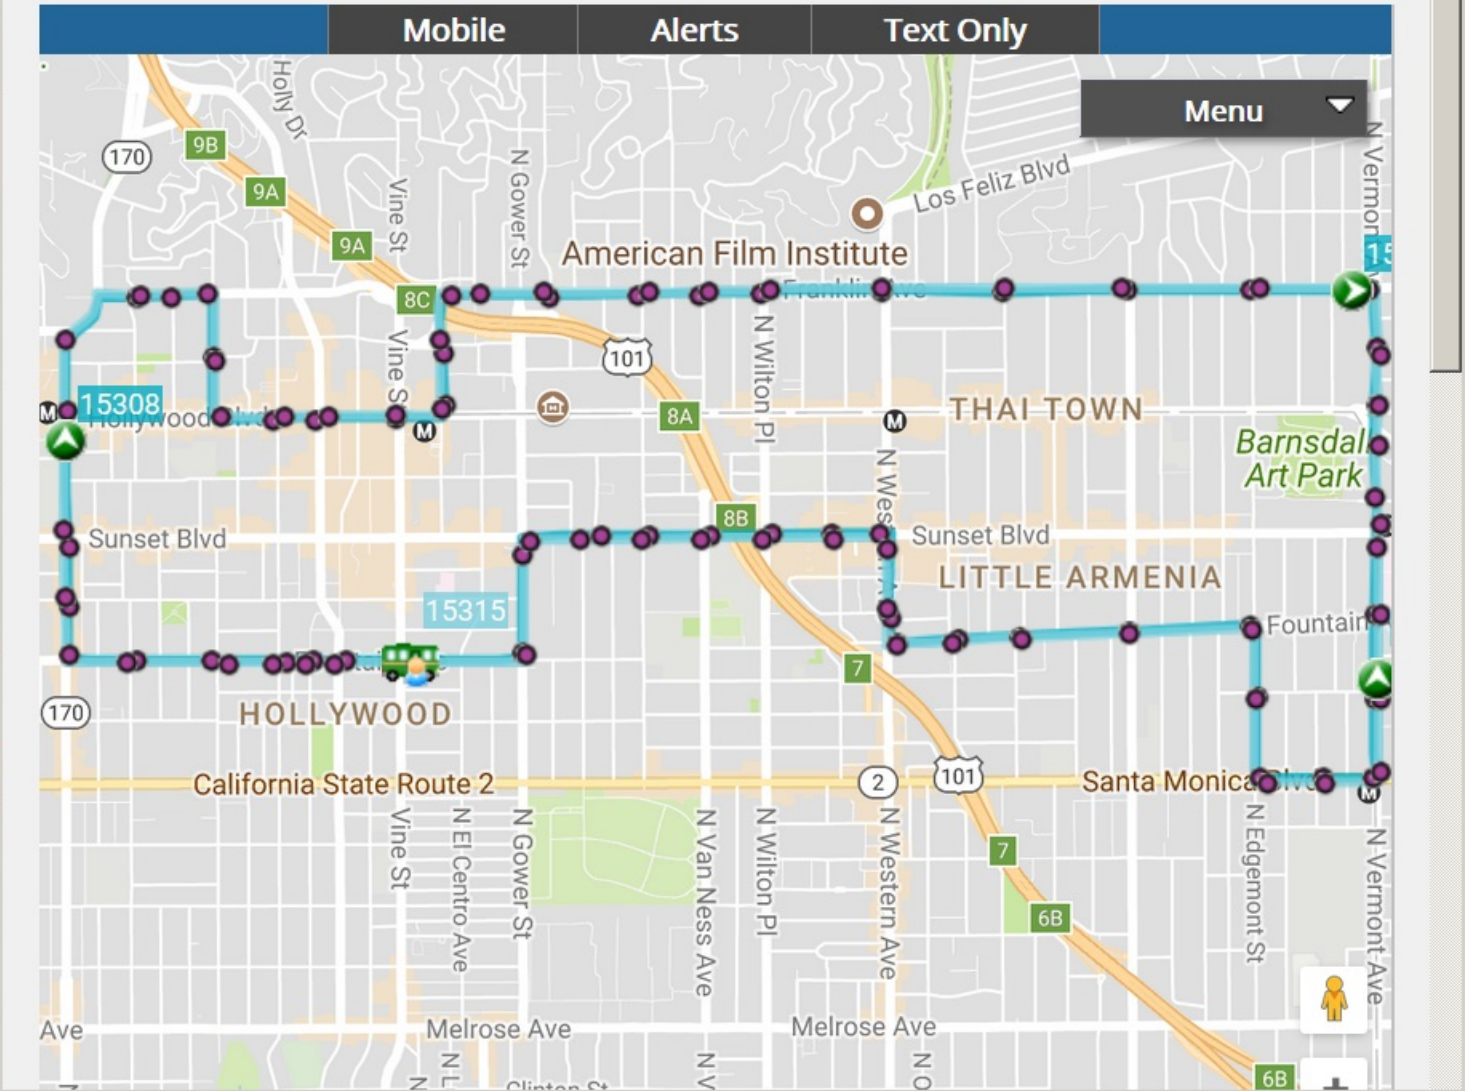

File Edit View History Bookmarks Tools Help

LA DASH Hollywood - LADOT Tran x +

120% https://www.ladottransit.com/dash/routes/hollywood/hollywood.html

LOS ANGELES 311

LIVE MAP - WHERE IS MY BUS?