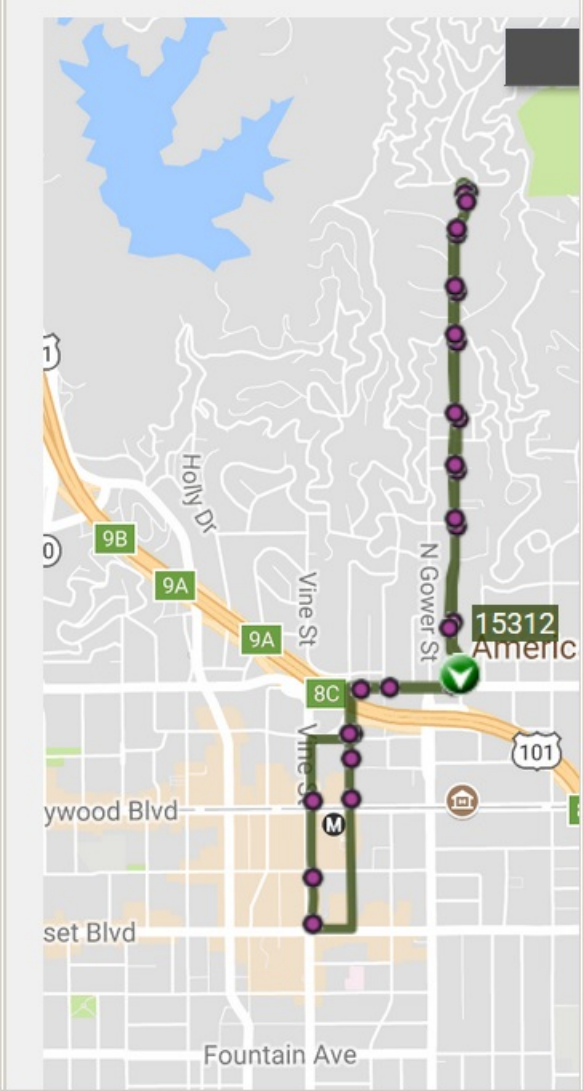

LA DASH Beachwood Canyon - LA x +

120% https://www.ladot.com

LOS ANGELES

LIVE MAP - WHERE IS MY BUS?

File Edit View History Bookmarks Tools Help

LA DASH Hollywood - LADOT Trans x +

120% https://www.ladottransit.com/dash/routes/hollywood/hollywood.html