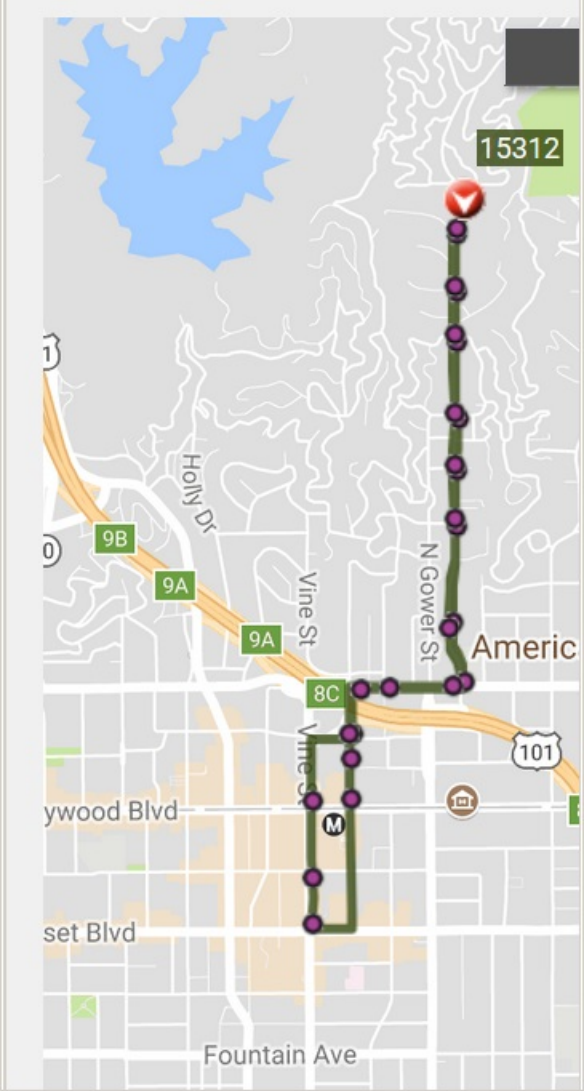

LA DASH Beachwood Canyon - LA x +

120% https://www.ladot.com

LOS ANGELES

LIVE MAP - WHERE IS MY BUS?

File Edit View History Bookmarks Tools Help

LA DASH Hollywood - LADOT Tran x +

120% https://www.ladottransit.com/dash/routes/hollywood/hollywood.html