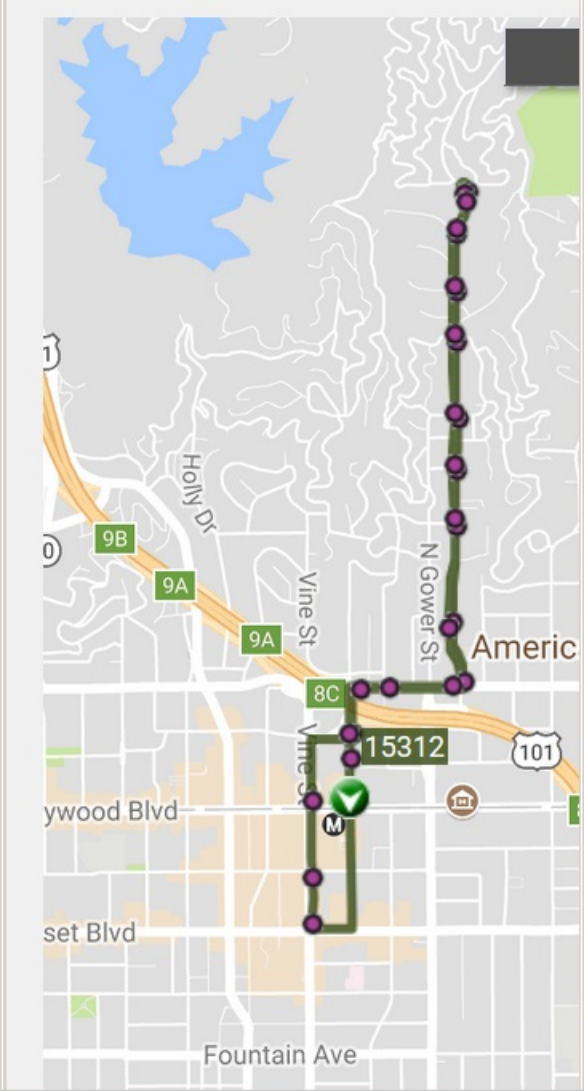

LOS ANGELES

311

LIVE MAP - WHERE IS MY BUS?

File Edit View History Bookmarks Tools Help

LA DASH Beachwood Canyon - LA x +

120% https://www.ladot.com

LOS ANGELES

LIVE MAP - WHERE IS MY BUS?