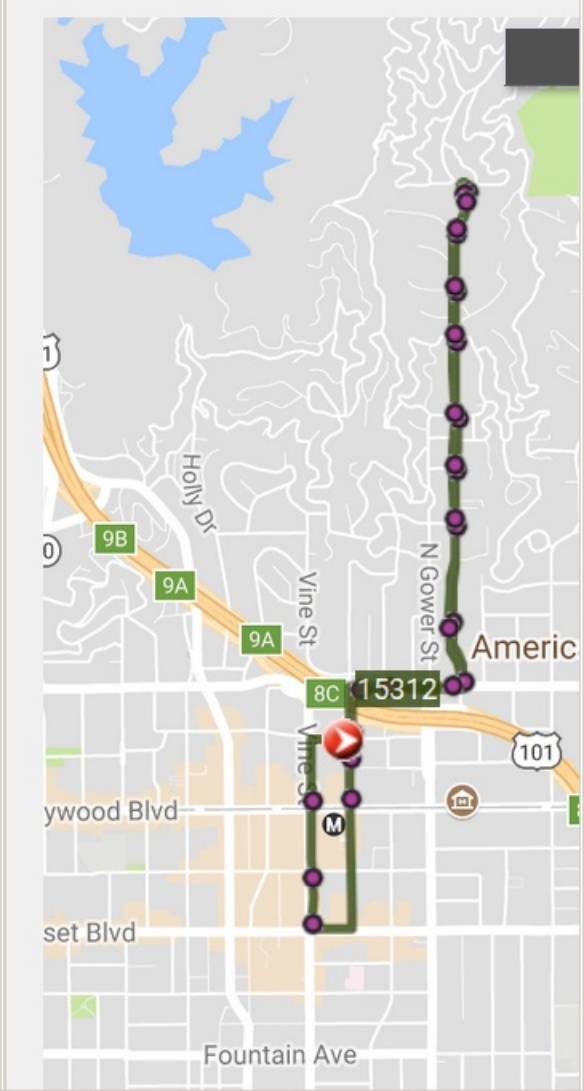

LOS ANGELES

311

LIVE MAP - WHERE IS MY BUS?

File Edit View History Bookmarks Tools Help

LA DASH Beachwood Canyon - LA x +

120% https://www.ladot.com

LOS ANGELES

LIVE MAP - WHERE IS MY BUS?

File Edit View History Bookmarks Tools Help

LA DASH Hollywood - LADOT Tran x +

120% https://www.ladottransit.com/dash/routes/hollywood/hollywood.html

LOS ANGELES

311

LIVE MAP - WHERE IS MY BUS?

File Edit View History Bookmarks Tools Help

LA DASH Beachwood Canyon - LA x +

120% | https://www.ladot.com

LOS ANGELES

LIVE MAP - WHERE IS MY BUS?

File Edit View History Bookmarks Tools Help

LA DASH Hollywood - LADOT Tran x +

120% | https://www.ladottransit.com/dash/routes/hollywood/hollywood.html