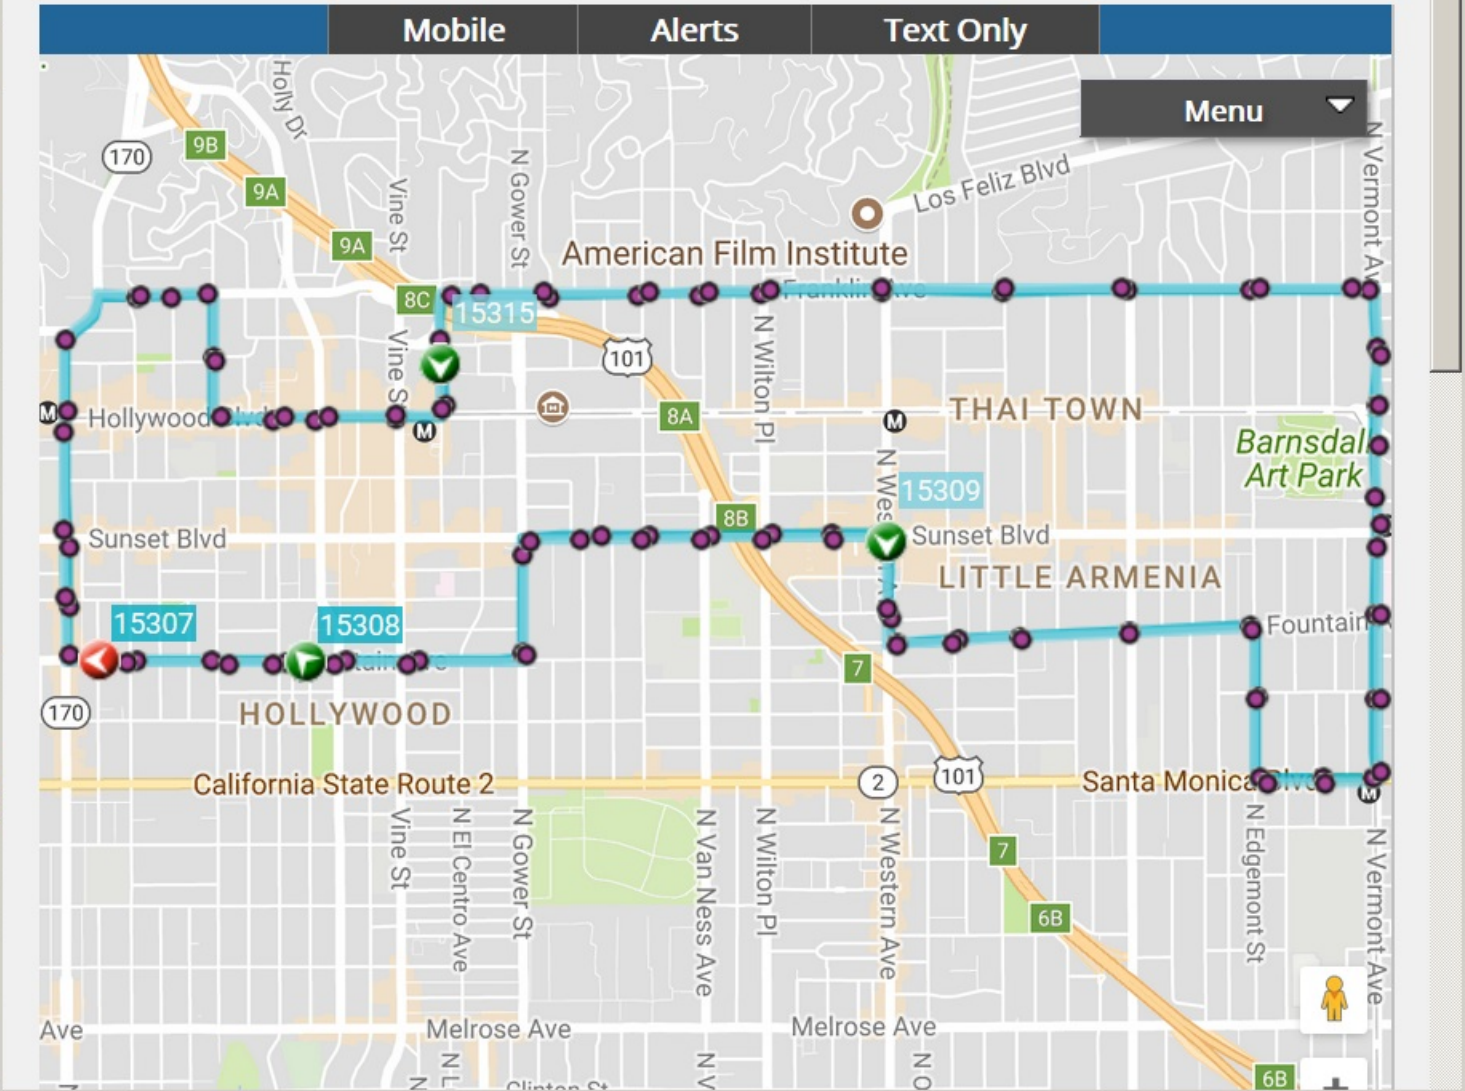

LOS ANGELES

311

LIVE MAP - WHERE IS MY BUS?

File Edit View History Bookmarks Tools Help

LA DASH Beachwood Canyon - LA x +

120% https://www.ladot.com

LOS ANGELES

LIVE MAP - WHERE IS MY BUS?

File Edit View History Bookmarks Tools Help

LA DASH Hollywood - LADOT Tran x +

120% https://www.ladottransit.com/dash/routes/hollywood/hollywood.html

LOS ANGELES

311

LIVE MAP - WHERE IS MY BUS?

File Edit View History Bookmarks Tools Help

LA DASH Beachwood Canyon - LA x +

120% + https://www.ladot.com

LOS ANGELES

LIVE MAP - WHERE IS MY BUS?

File Edit View History Bookmarks Tools Help

LA DASH Hollywood - LADOT Tran x +

120% + https://www.ladottransit.com/dash/routes/hollywood/hollywood.html