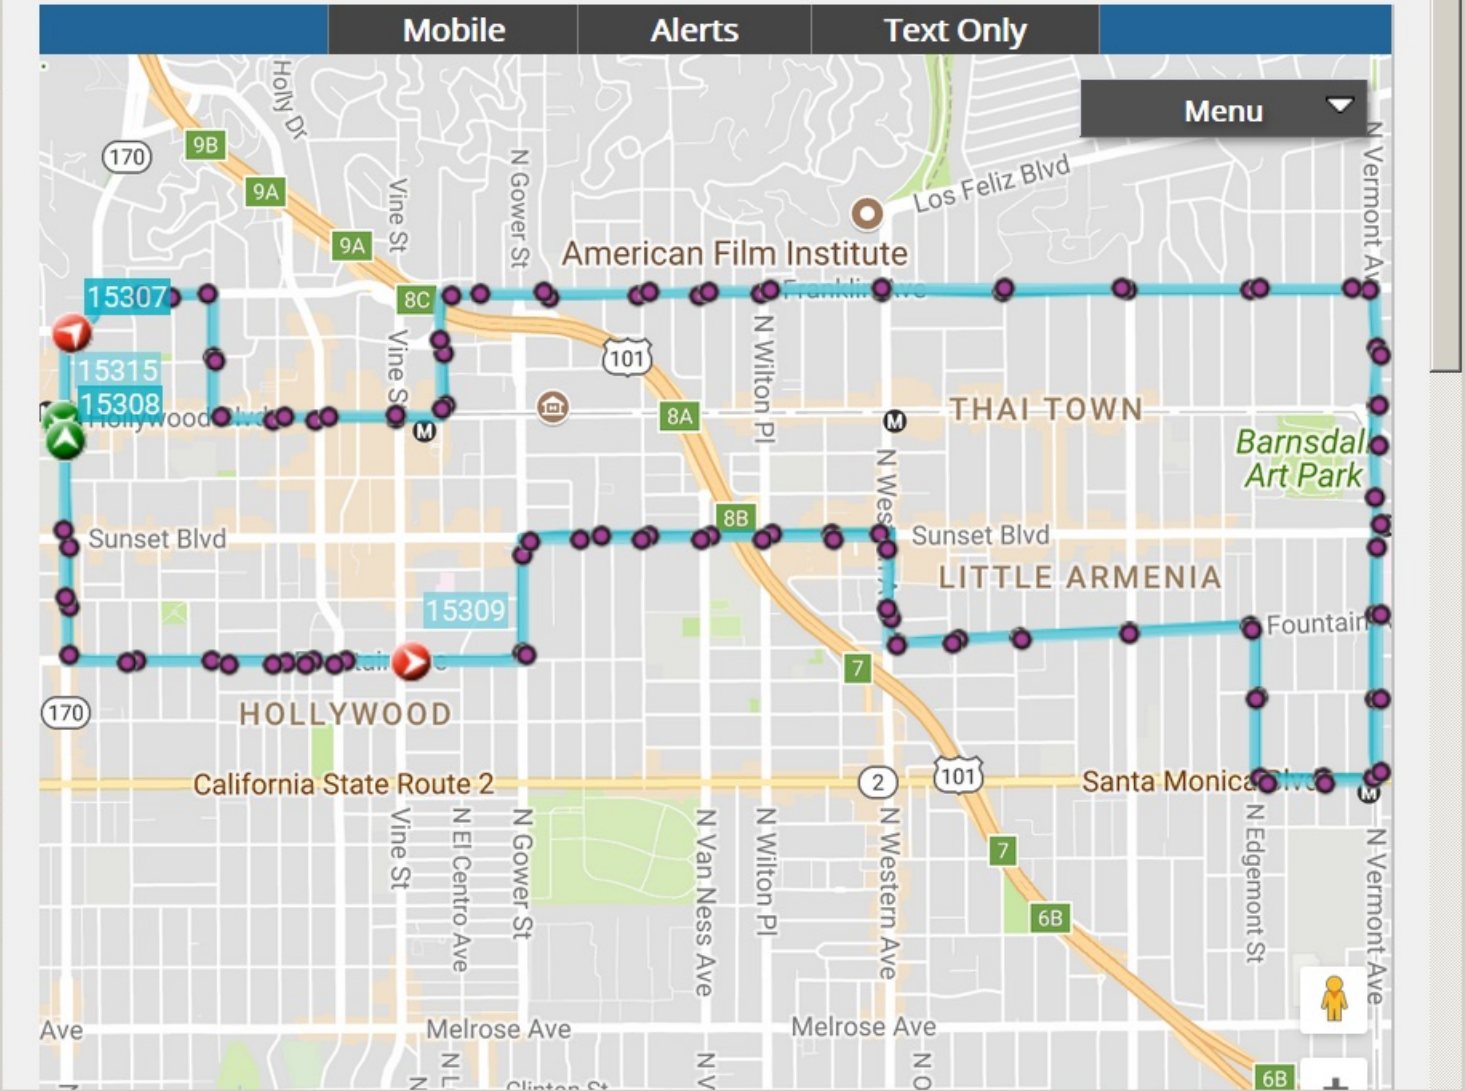

LA DASH Hollywood - LADOT Tran x +

120% https://www.ladottransit.com/dash/routes/hollywood/hollywood.html

LOS ANGELES

311

LIVE MAP - WHERE IS MY BUS?

File Edit View History Bookmarks Tools Help

LA DASH Beachwood Canyon - LA x +

120% | https://www.ladot.com

LOS ANGELES

LIVE MAP - WHERE IS MY BUS?

File Edit View History Bookmarks Tools Help

LA DASH Hollywood - LADOT Tran x +

120% | https://www.ladottransit.com/dash/routes/hollywood/hollywood.html

LOS ANGELES

311

LIVE MAP - WHERE IS MY BUS?

File Edit View History Bookmarks Tools Help

LA DASH Beachwood Canyon - LA x +

120% | https://www.ladot.com

LOS ANGELES

LIVE MAP - WHERE IS MY BUS?