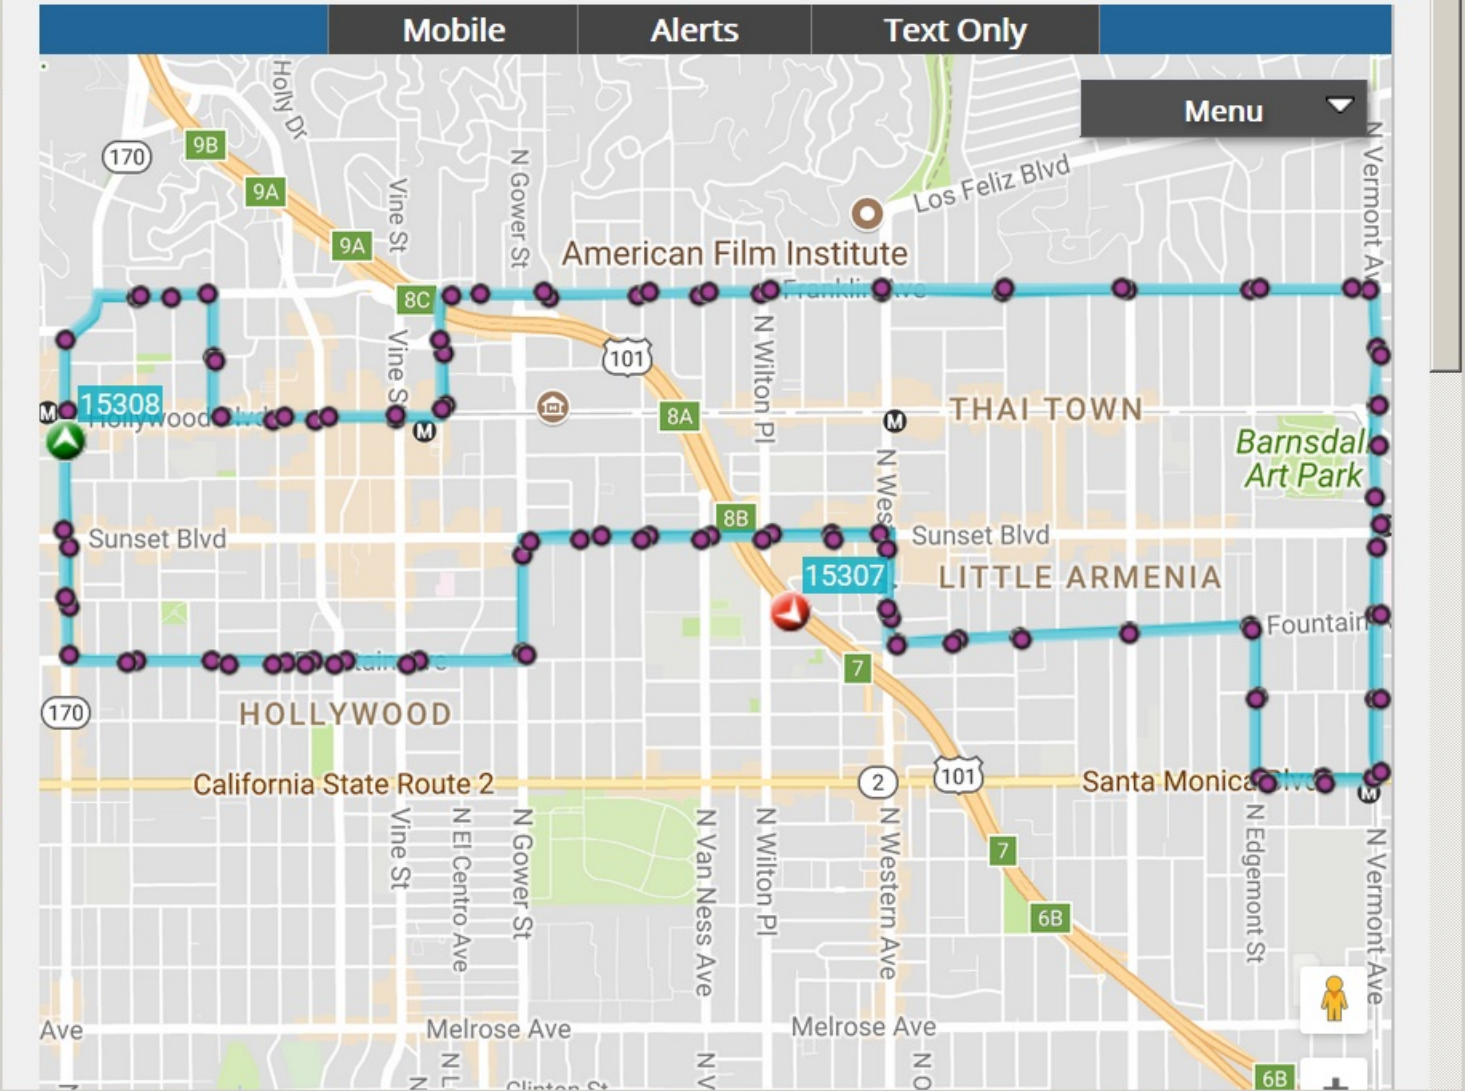

LA DASH Beachwood Canyon - LA x +

120% https://www.ladot.com

LOS ANGELES

LIVE MAP - WHERE IS MY BUS?

File Edit View History Bookmarks Tools Help

LA DASH Hollywood - LADOT Tran x +

120% https://www.ladottransit.com/dash/routes/hollywood/hollywood.html

LOS ANGELES 311

LIVE MAP - WHERE IS MY BUS?

File Edit View History Bookmarks Tools Help

LA DASH Beachwood Canyon - LA x +

120% + https://www.ladot.com

LOS ANGELES

LIVE MAP - WHERE IS MY BUS?

File Edit View History Bookmarks Tools Help

LA DASH Hollywood - LADOT Tran x +

120% + https://www.ladottransit.com/dash/routes/hollywood/hollywood.html

LOS ANGELES

311

LIVE MAP - WHERE IS MY BUS?

File Edit View History Bookmarks Tools Help

LA DASH Beachwood Canyon - LA x +