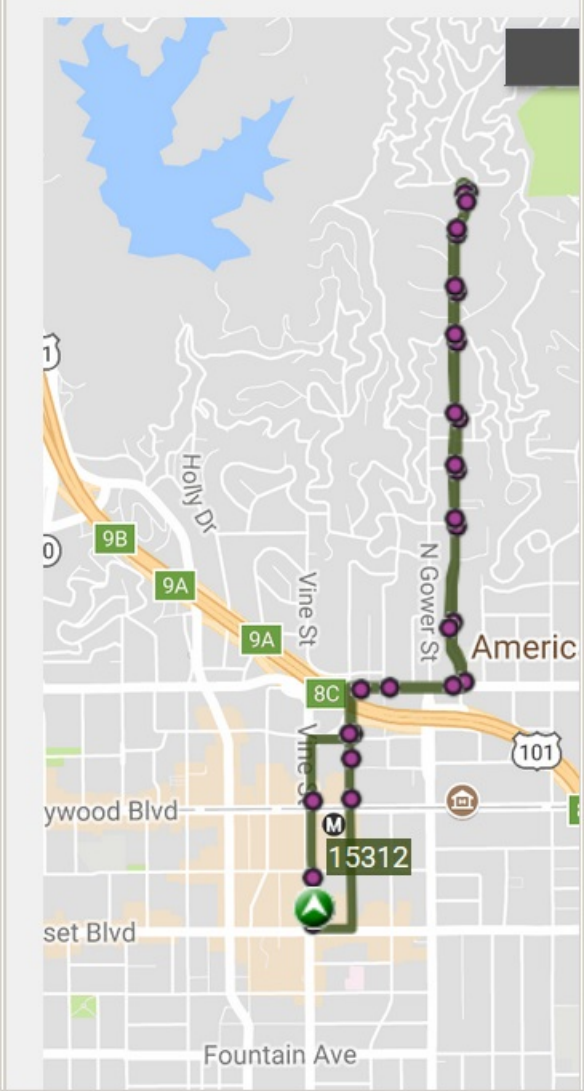

LA DASH Beachwood Canyon - LA x +

120% https://www.ladot.com

LOS ANGELES

LIVE MAP - WHERE IS MY BUS?

File Edit View History Bookmarks Tools Help

LA DASH Hollywood - LADOT Tran x +

120% https://www.ladottransit.com/dash/routes/hollywood/hollywood.html

LOS ANGELES

311

LIVE MAP - WHERE IS MY BUS?

File Edit View History Bookmarks Tools Help

LA DASH Beachwood Canyon - LA x +

120% https://www.ladot.com

LOS ANGELES

LIVE MAP - WHERE IS MY BUS?