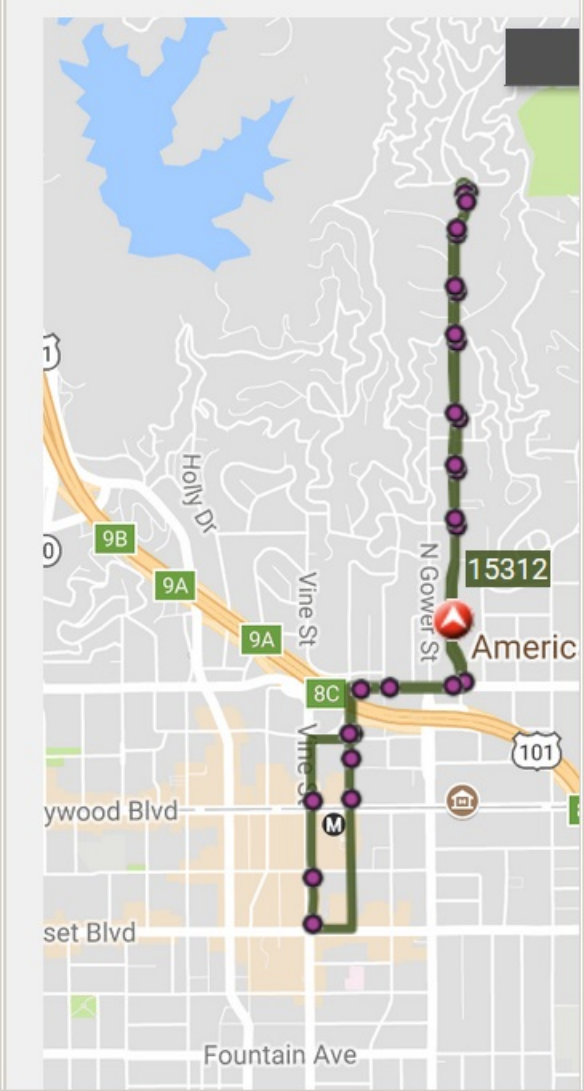

LA DASH Beachwood Canyon - LA x +

120% | https://www.ladot.com

LOS ANGELES

LIVE MAP - WHERE IS MY BUS?

File Edit View History Bookmarks Tools Help

LA DASH Hollywood - LADOT Tran x +

120% | https://www.ladottransit.com/dash/routes/hollywood/hollywood.html

LOS ANGELES

311

LIVE MAP - WHERE IS MY BUS?

File Edit View History Bookmarks Tools Help

LA DASH Beachwood Canyon - LA x +

120% | https://www.ladot.com

LOS ANGELES

LIVE MAP - WHERE IS MY BUS?