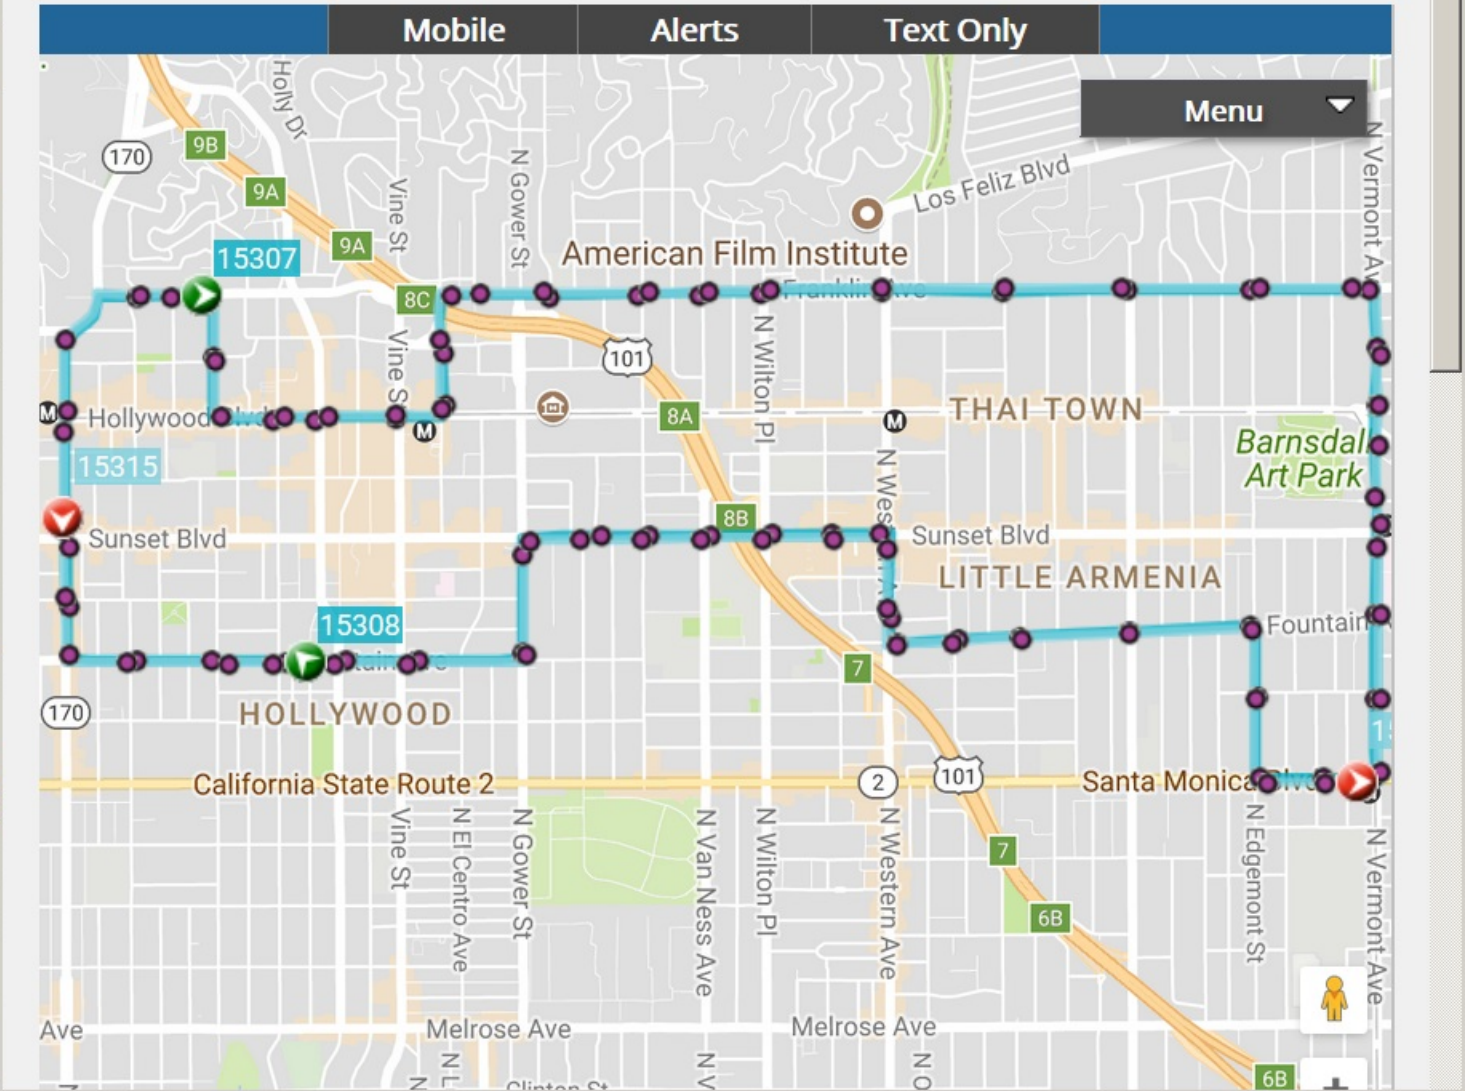

LA DASH Hollywood - LADOT Tran x +

120% + https://www.ladottransit.com/dash/routes/hollywood/hollywood.html

LOS ANGELES

311

LIVE MAP - WHERE IS MY BUS?

File Edit View History Bookmarks Tools Help

LA DASH Beachwood Canyon - LA x +

120% https://www.ladot.com

LOS ANGELES

LIVE MAP - WHERE IS MY BUS?

File Edit View History Bookmarks Tools Help

LA DASH Hollywood - LADOT Tran x +

120% https://www.ladottransit.com/dash/routes/hollywood/hollywood.html

LOS ANGELES

311

LIVE MAP - WHERE IS MY BUS?

File Edit View History Bookmarks Tools Help

LA DASH Beachwood Canyon - LA x +

120% | https://www.ladot.com

LOS ANGELES

LIVE MAP - WHERE IS MY BUS?

LA DASH Beachwood Canyon - LA x +

120% + https://www.ladot.com

LOS ANGELES

LIVE MAP - WHERE IS MY BUS?

File Edit View History Bookmarks Tools Help

LA DASH Hollywood - LADOT Tran x +

120% + https://www.ladottransit.com/dash/routes/hollywood/hollywood.html