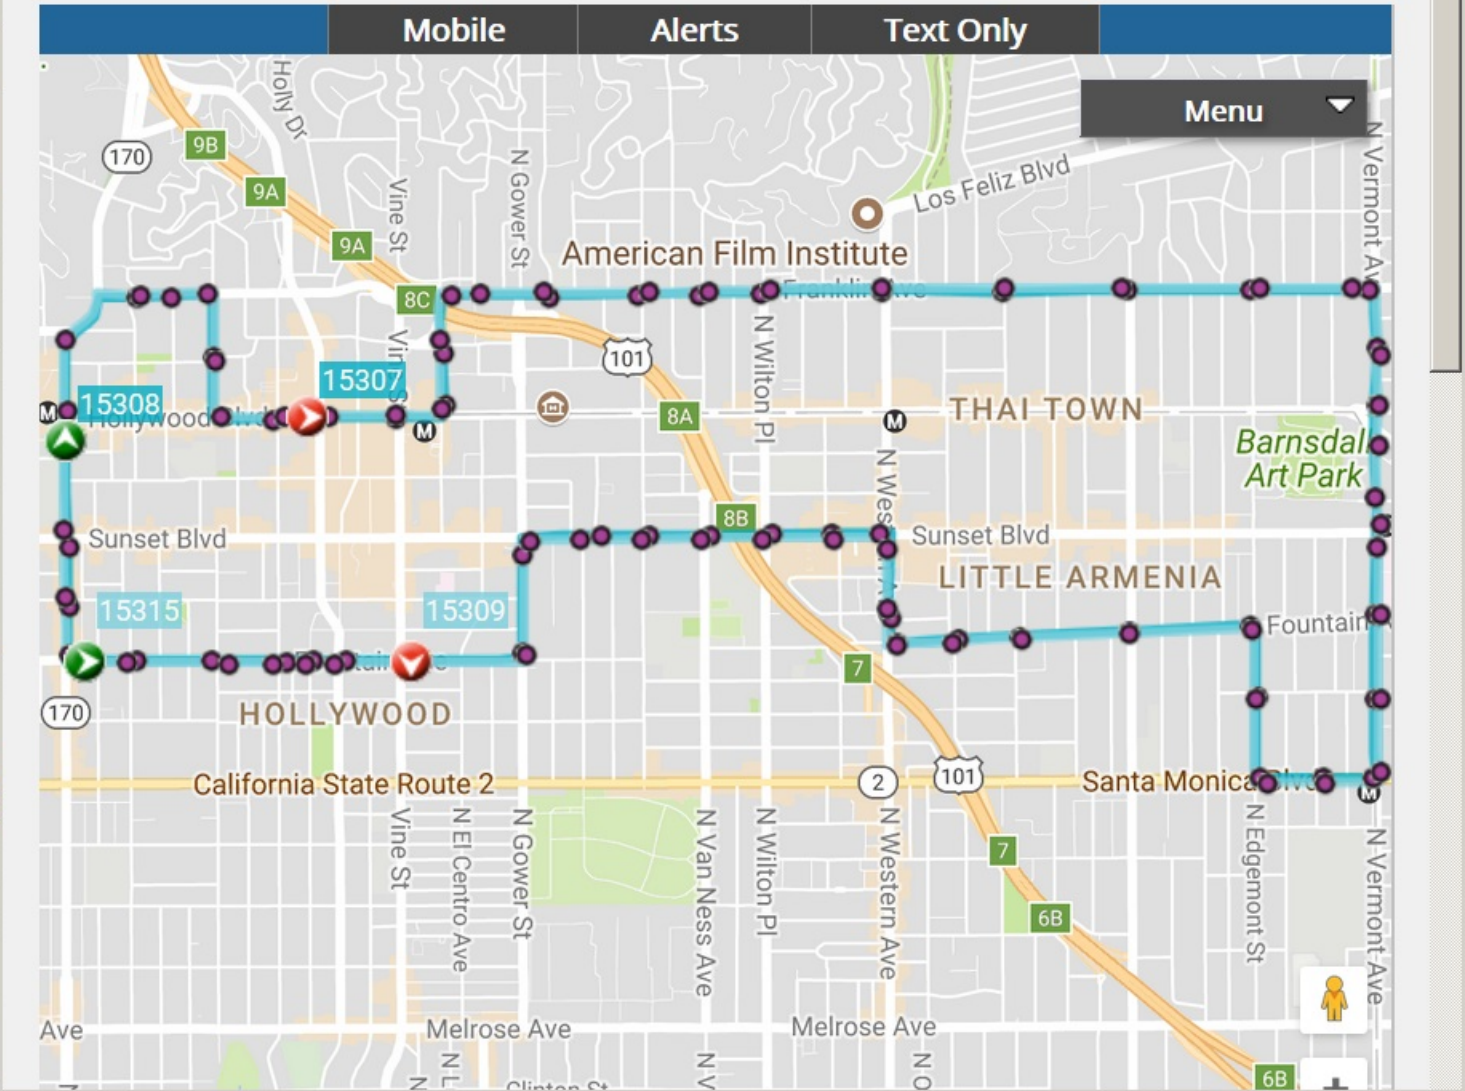

LOS ANGELES

311

LIVE MAP - WHERE IS MY BUS?

File Edit View History Bookmarks Tools Help

LA DASH Beachwood Canyon - LA x +

120% | https://www.ladot.com

LOS ANGELES

LIVE MAP - WHERE IS MY BUS?

File Edit View History Bookmarks Tools Help

LA DASH Hollywood - LADOT Tran x +

120% | https://www.ladottransit.com/dash/routes/hollywood/hollywood.html

LOS ANGELES

311

LIVE MAP - WHERE IS MY BUS?

File Edit View History Bookmarks Tools Help

LA DASH Beachwood Canyon - LA x +

120% https://www.ladot.com

LOS ANGELES

LIVE MAP - WHERE IS MY BUS?

File Edit View History Bookmarks Tools Help

LA DASH Hollywood - LADOT Tran x +

120% https://www.ladottransit.com/dash/routes/hollywood/hollywood.html

LOS ANGELES

311

LIVE MAP - WHERE IS MY BUS?

File Edit View History Bookmarks Tools Help

LA DASH Beachwood Canyon - LA x +

120% https://www.ladot.com

LOS ANGELES

LIVE MAP - WHERE IS MY BUS?