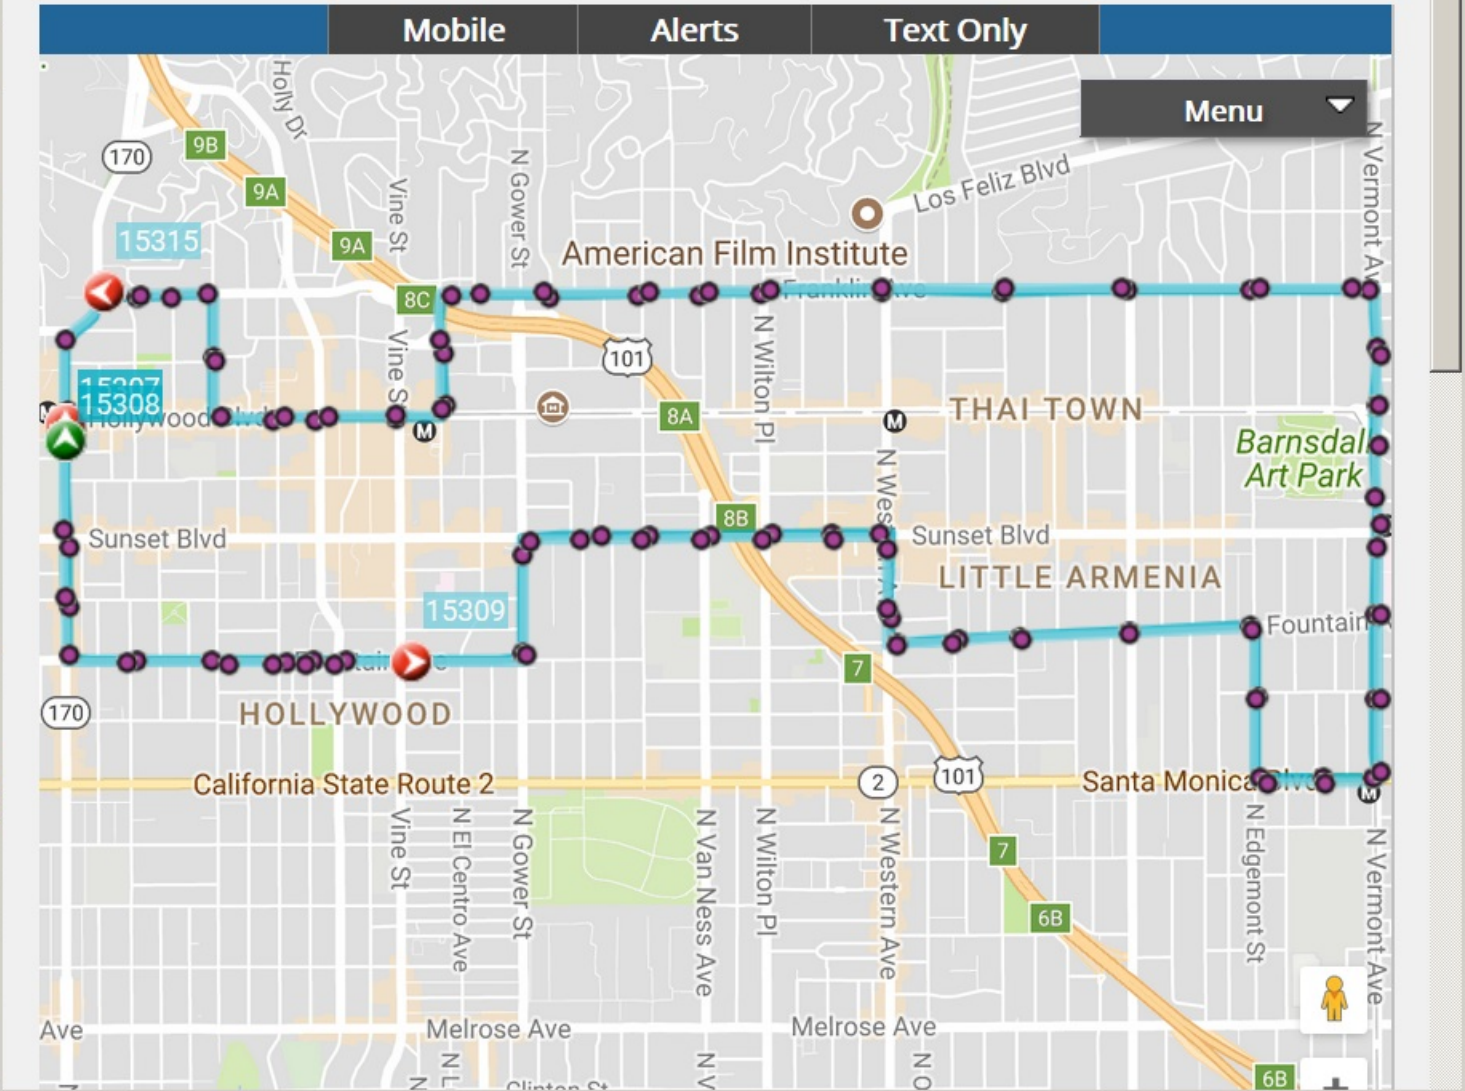

LA DASH Beachwood Canyon - LA x +

120% https://www.ladot.com

LOS ANGELES

LIVE MAP - WHERE IS MY BUS?

File Edit View History Bookmarks Tools Help

LA DASH Hollywood - LADOT Tran x +

120% https://www.ladottransit.com/dash/routes/hollywood/hollywood.html

LOS ANGELES 311

LIVE MAP - WHERE IS MY BUS?

File Edit View History Bookmarks Tools Help

LA DASH Beachwood Canyon - LA x +

120% https://www.ladot.com

LOS ANGELES

LIVE MAP - WHERE IS MY BUS?

File Edit View History Bookmarks Tools Help

LA DASH Hollywood - LADOT Tran x +

120% https://www.ladottransit.com/dash/routes/hollywood/hollywood.html

LOS ANGELES

311

LIVE MAP - WHERE IS MY BUS?

File Edit View History Bookmarks Tools Help

LA DASH Beachwood Canyon - LA x +