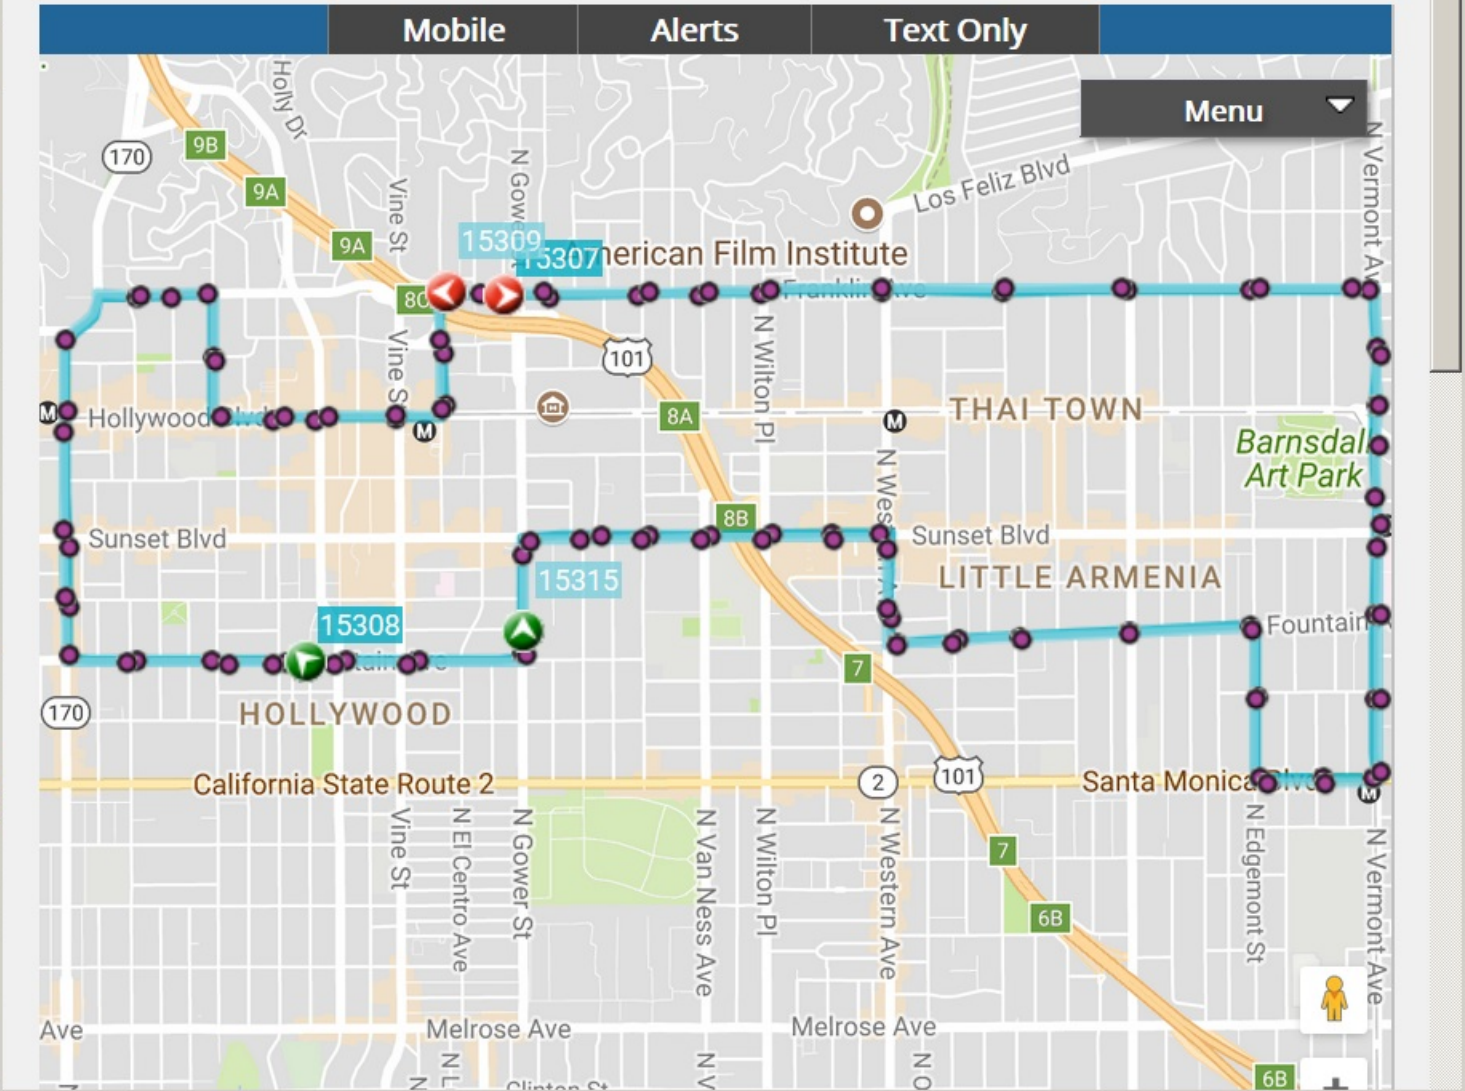

LOS ANGELES

311

LIVE MAP - WHERE IS MY BUS?

File Edit View History Bookmarks Tools Help

LA DASH Beachwood Canyon - LA x +

120% | https://www.ladot.com

LOS ANGELES

LIVE MAP - WHERE IS MY BUS?

LA DASH Beachwood Canyon - LA x +

120% https://www.ladot.com

LOS ANGELES

LIVE MAP - WHERE IS MY BUS?

File Edit View History Bookmarks Tools Help

LA DASH Hollywood - LADOT Tran x +

120% https://www.ladottransit.com/dash/routes/hollywood/hollywood.html

LOS ANGELES

311

LIVE MAP - WHERE IS MY BUS?

File Edit View History Bookmarks Tools Help

LA DASH Beachwood Canyon - LA x +

120% https://www.ladot.com

LOS ANGELES

LIVE MAP - WHERE IS MY BUS?