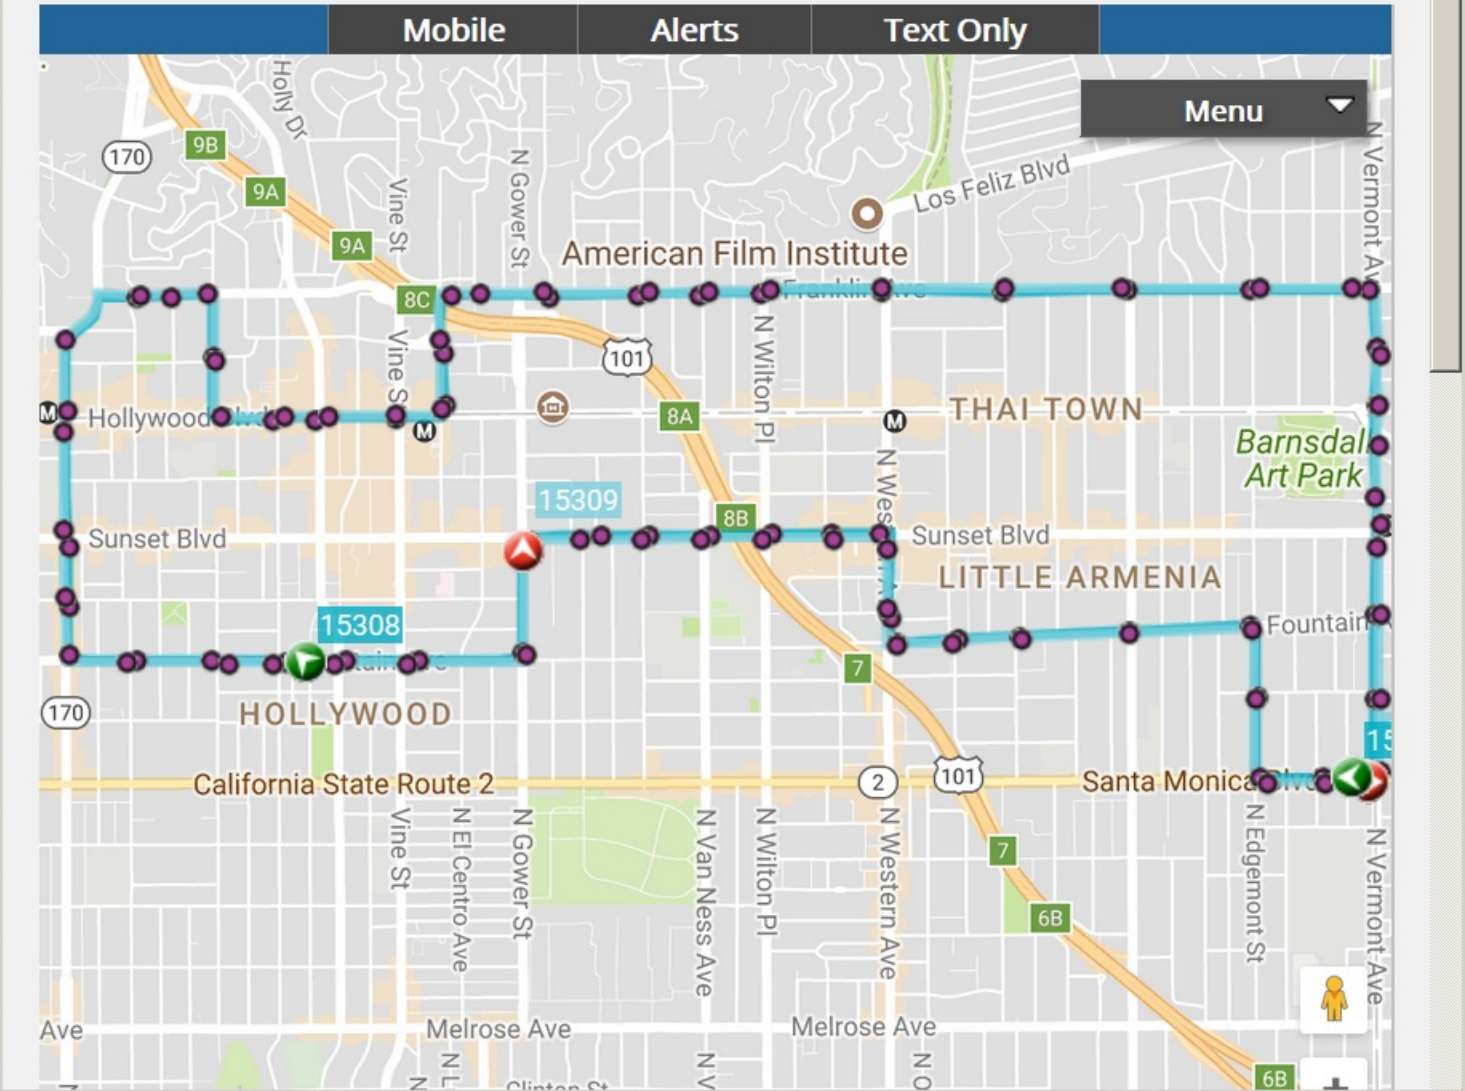

LOS ANGELES

311

LIVE MAP - WHERE IS MY BUS?

File Edit View History Bookmarks Tools Help

LA DASH Beachwood Canyon - LA x +

120% https://www.ladot.com

LOS ANGELES

LIVE MAP - WHERE IS MY BUS?

File Edit View History Bookmarks Tools Help

LA DASH Hollywood - LADOT Tran x +

120% https://www.ladottransit.com/dash/routes/hollywood/hollywood.html

LOS ANGELES

311

LIVE MAP - WHERE IS MY BUS?

File Edit View History Bookmarks Tools Help

LA DASH Beachwood Canyon - LA x +

120% | https://www.ladot.com

LOS ANGELES

LIVE MAP - WHERE IS MY BUS?

File Edit View History Bookmarks Tools Help

LA DASH Hollywood - LADOT Tran x +

120% | https://www.ladottransit.com/dash/routes/hollywood/hollywood.html

LOS ANGELES

311

LIVE MAP - WHERE IS MY BUS?

File Edit View History Bookmarks Tools Help

LA DASH Beachwood Canyon - LA x +

120% | https://www.ladot.com

LOS ANGELES

LIVE MAP - WHERE IS MY BUS?