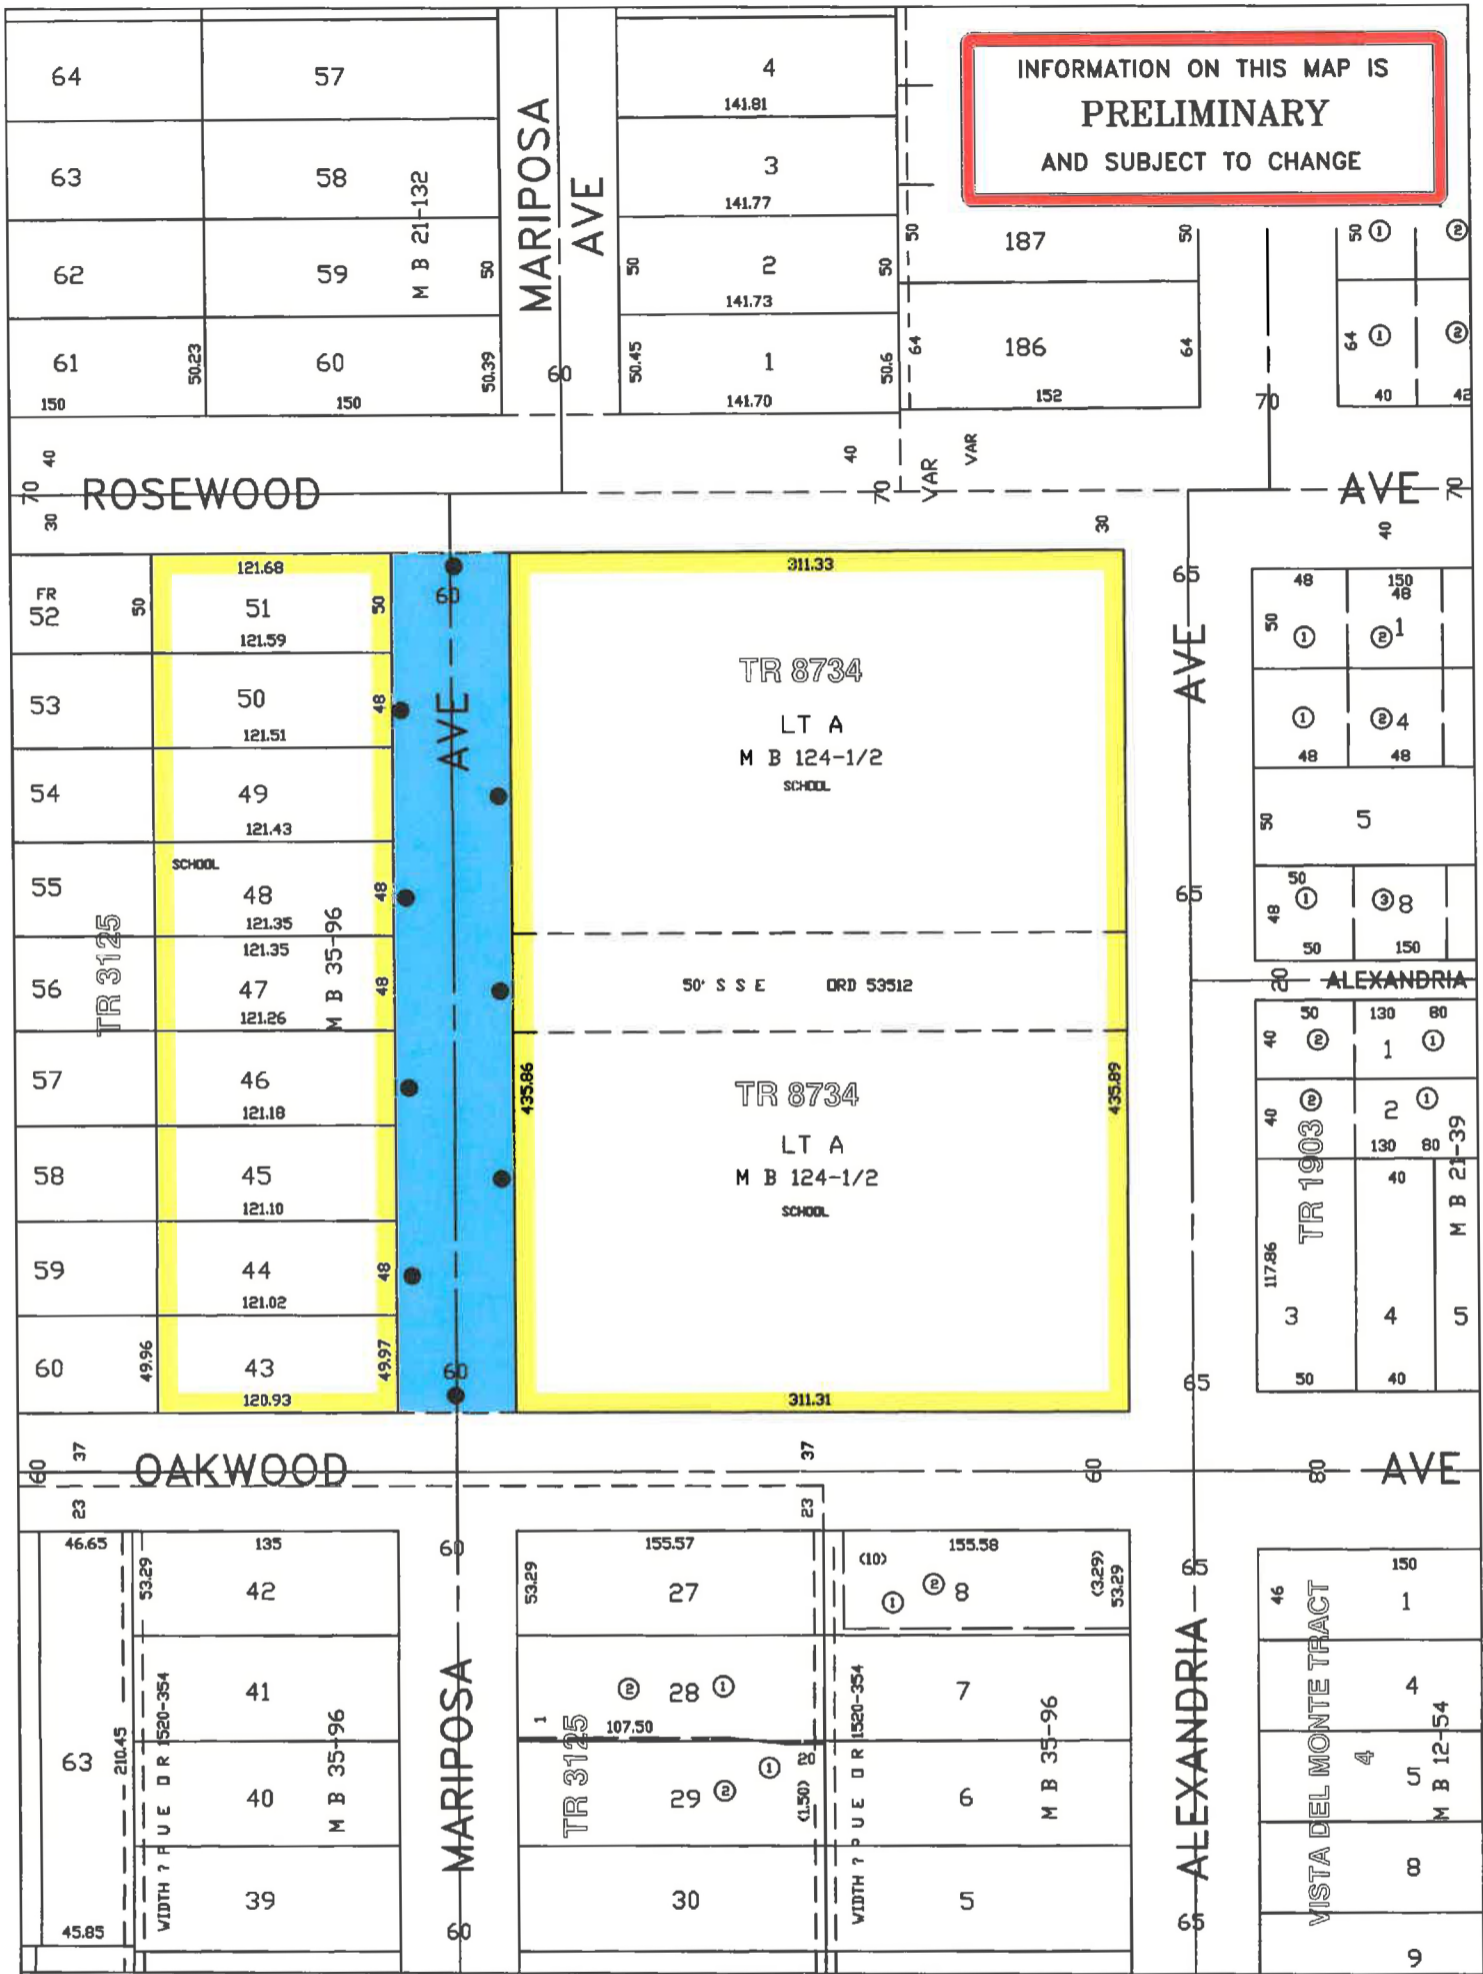

INFORMATION ON THIS MAP IS
PRELIMINARY
 AND SUBJECT TO CHANGE

TITLE: MARIPOSA AVENUE FROM OAKWOOD AVENUE TO ROSEWOOD AVENUE.

WORK ORDER NO. VAC- E1401323
 COUNCIL FILE NO. 17-1102
 COUNCIL DIST. 13 DIV. INDEX 336
 ENG. DIST. CENTRAL T.G. 593-J7
 DISTRICT MAP 138B197 & 141B197

DEPT. OF PUBLIC WORKS
BUREAU OF ENGINEERING
CITY OF LOS ANGELES

EXHIBIT A

Legend: Vacation boundary as shown