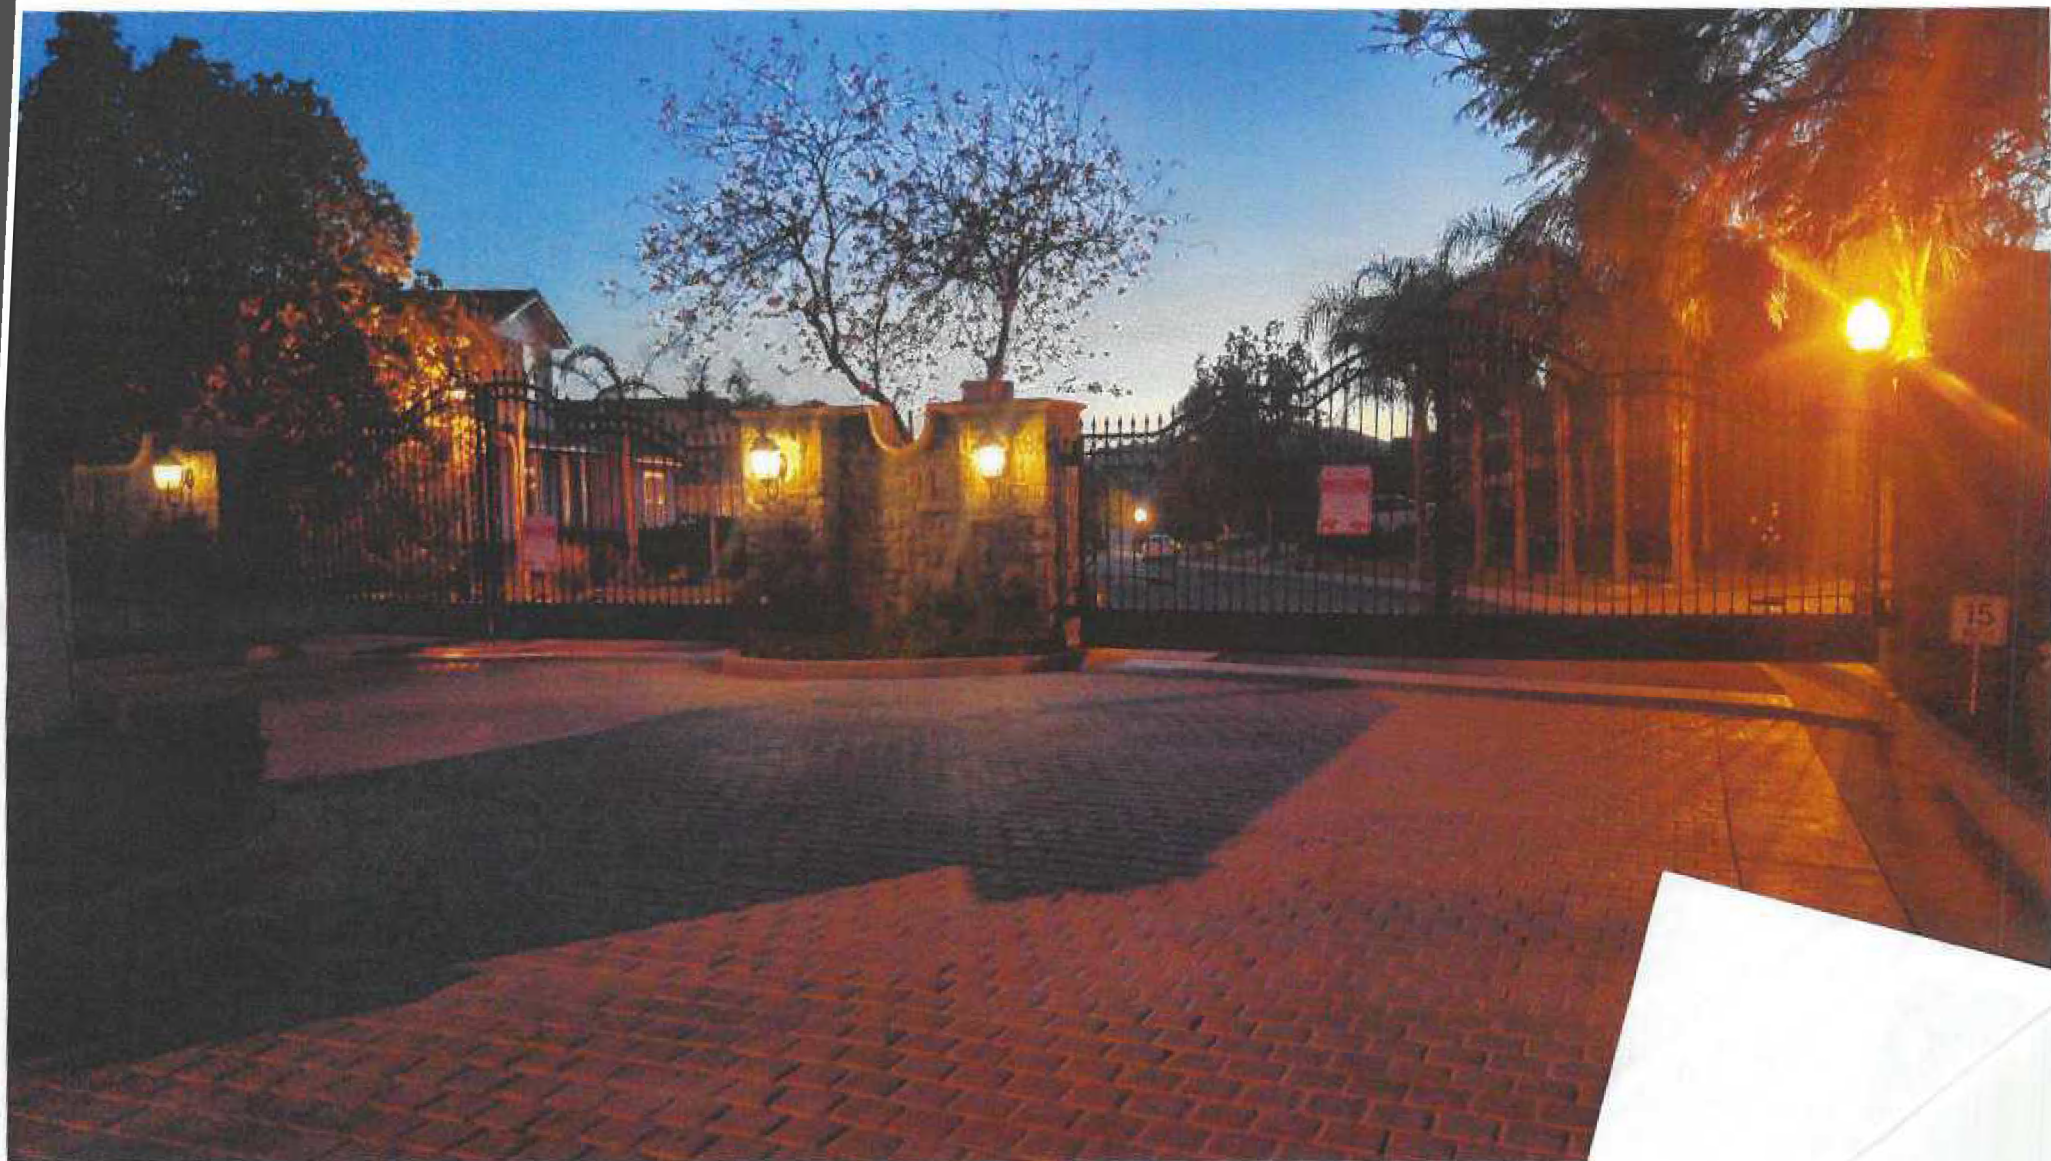

TRAMMELL ESTATE ENTRY GATE LIGHTS (PRIVATE)

Council File # 18-0900-515

STREET LIGHTS AT THE CORNER OF CORBIN/TRAMMELL LN ILLUMINATING
THE CROSSWALK. PHOTO TAKEN ACROSS CORBIN LOOKING TOWARDS ENTRY GATE

TRAMMELL LN - PAST THE ENTRY GATE

TRAMMELL LN (PRIVATE ST) IMMEDIATELY PAST THE GATE. IT HAS OWN STREET LIGHTS.

TRAMMELL LN IS PRIVATE STREET. IT HAS OWN STREET LIGHTS
PHOTO TAKEN FROM MIDDLE OF STREET TOWARDS END OF THE
STREET

STREET LAMP POST AT THE BEGINNING OF TRAMMELL LN
(PRIVATE ST)