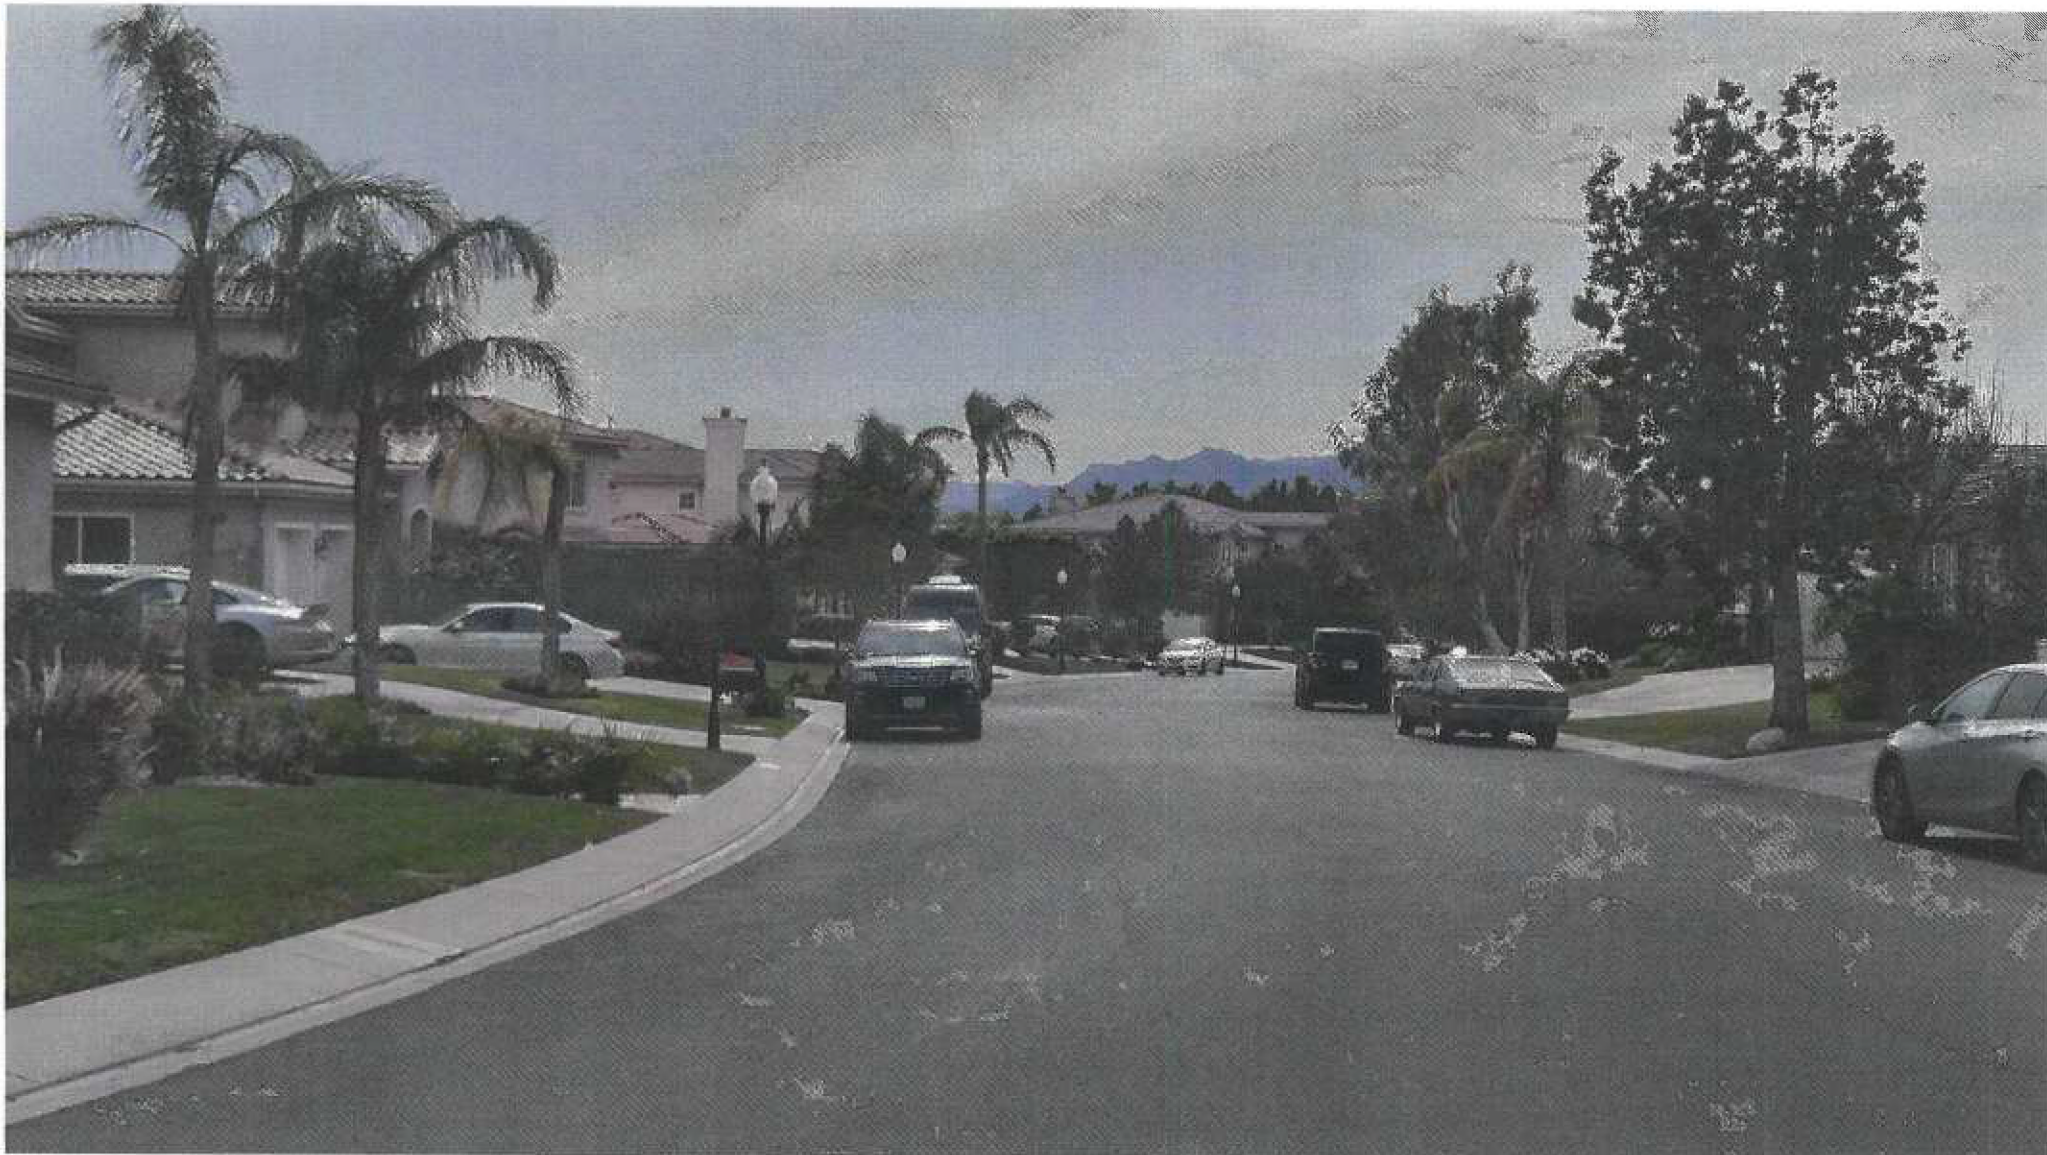

TRAMMELL ESTATE ENTRY GATE LIGHTS (PRIVATE)

Council File # 18-0900-515

STREET LIGHTS AT THE CORNER OF CORBIN/TRAMMELL LN ILLUMINATING
THE CROSSWALK. PHOTO TAKEN ACROSS CORBIN LOOKING TOWARDS ENTRY GATE

TRAMMELL LN - PAST THE ENTRY GATE

TRAMMELL LN (PRIVATE ST) IMMEDIATELY PAST THE GATE. IT HAS OWN STREET LIGHTS.

TRAMMELL LN IS PRIVATE STREET. IT HAS OWN STREET LIGHTS
PHOTO TAKEN FROM MIDDLE OF STREET TOWARDS END OF THE
STREET

STREET LAMP POST AT THE BEGINNING OF TRAMMELL LN
(PRIVATE ST)