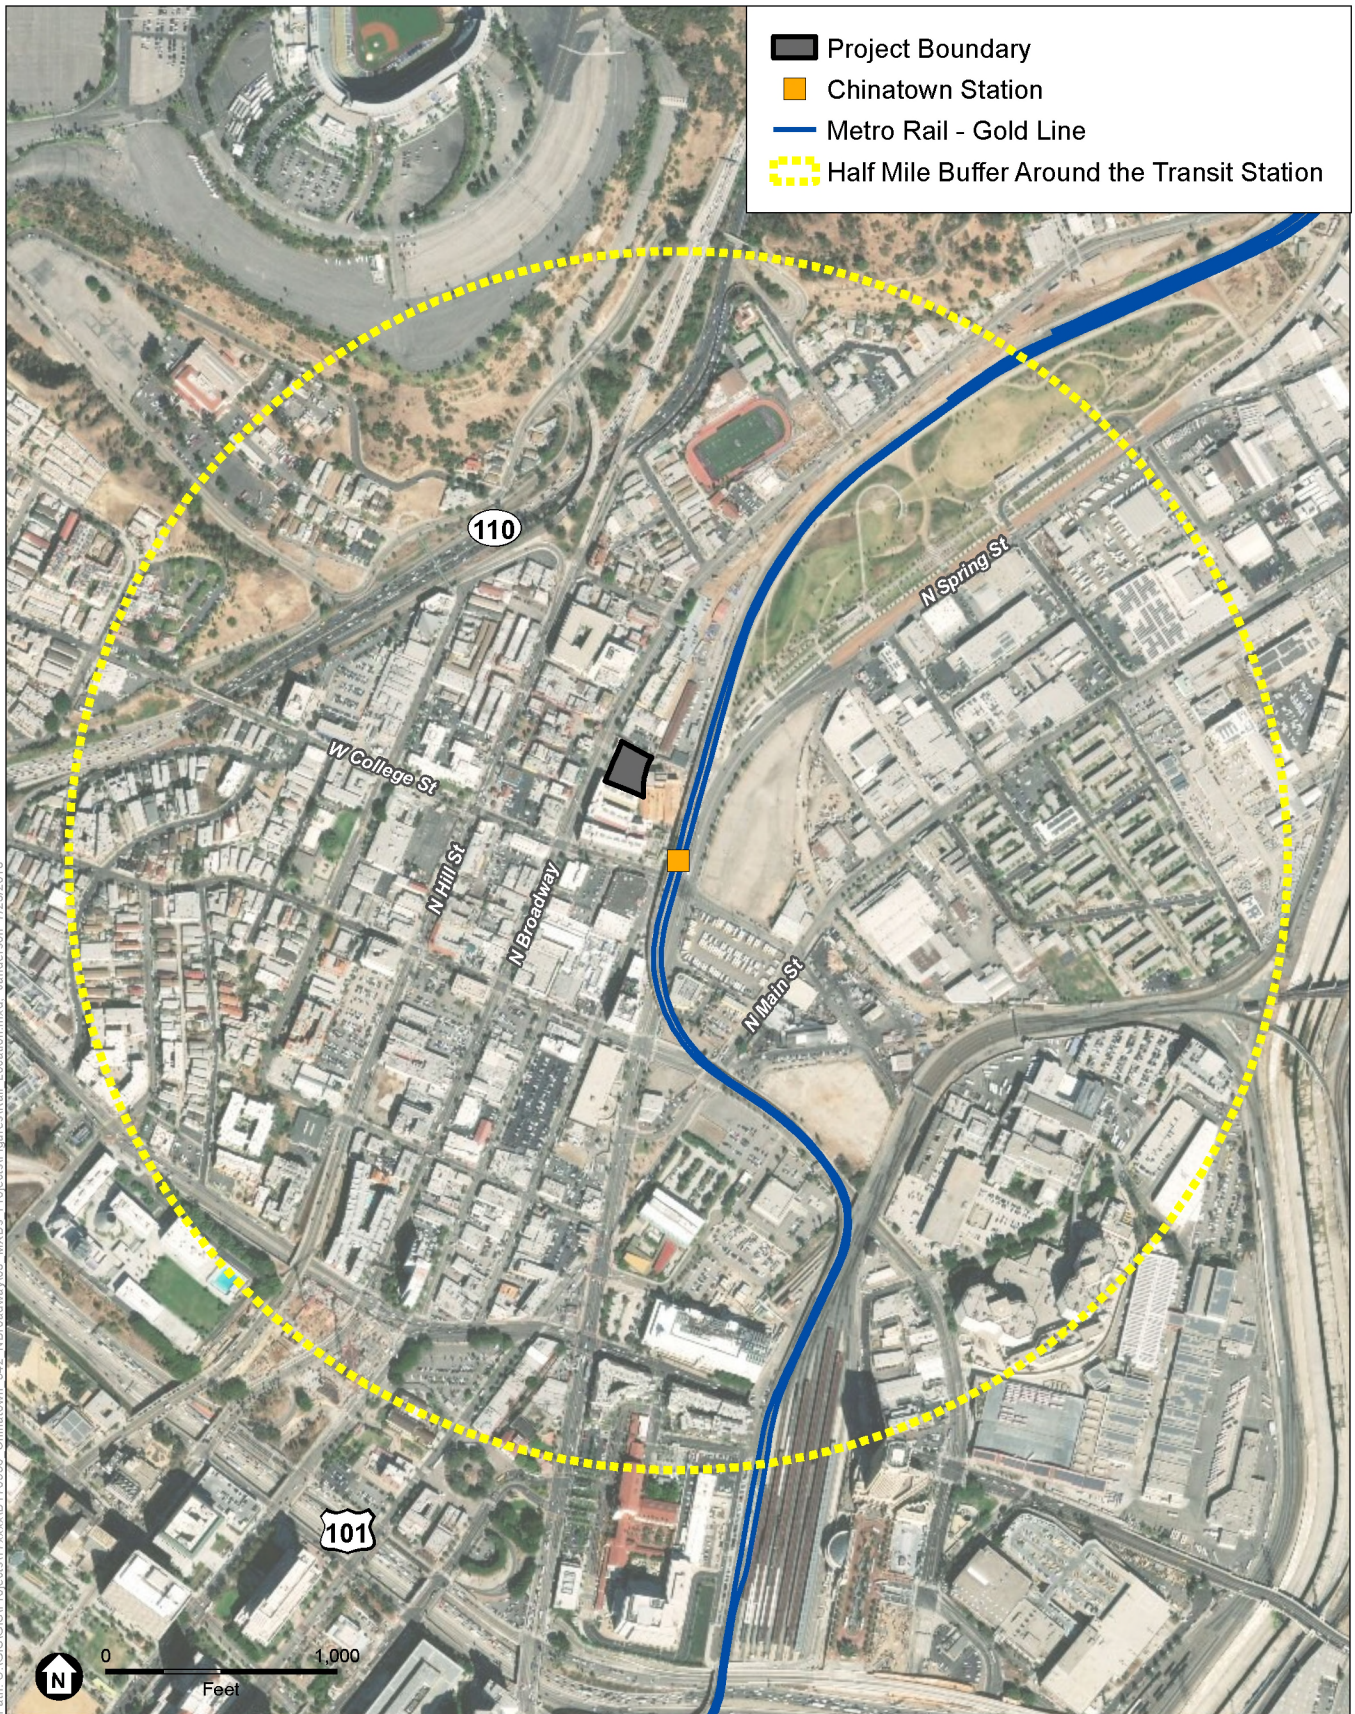

Attachment B
High Quality Transit Area and
Transit Priority Area Maps

Path: U:\GIS\GIS\Projects\17xxxx\10170956_Chinatown_942_NBroadway\03_MXD's\Project\Figures\HOTA.mxd - Janderson 4/20/2018

SOURCE: ESRI, SCAG 2012

942 N Broadway Project

High Quality Transit Areas

SOURCE: ESRI, SCAG 2012

942 N Broadway Project

Transit Priority Areas

SOURCE: ESRI; Metro 2017

942 N Broadway Project

Transit Map