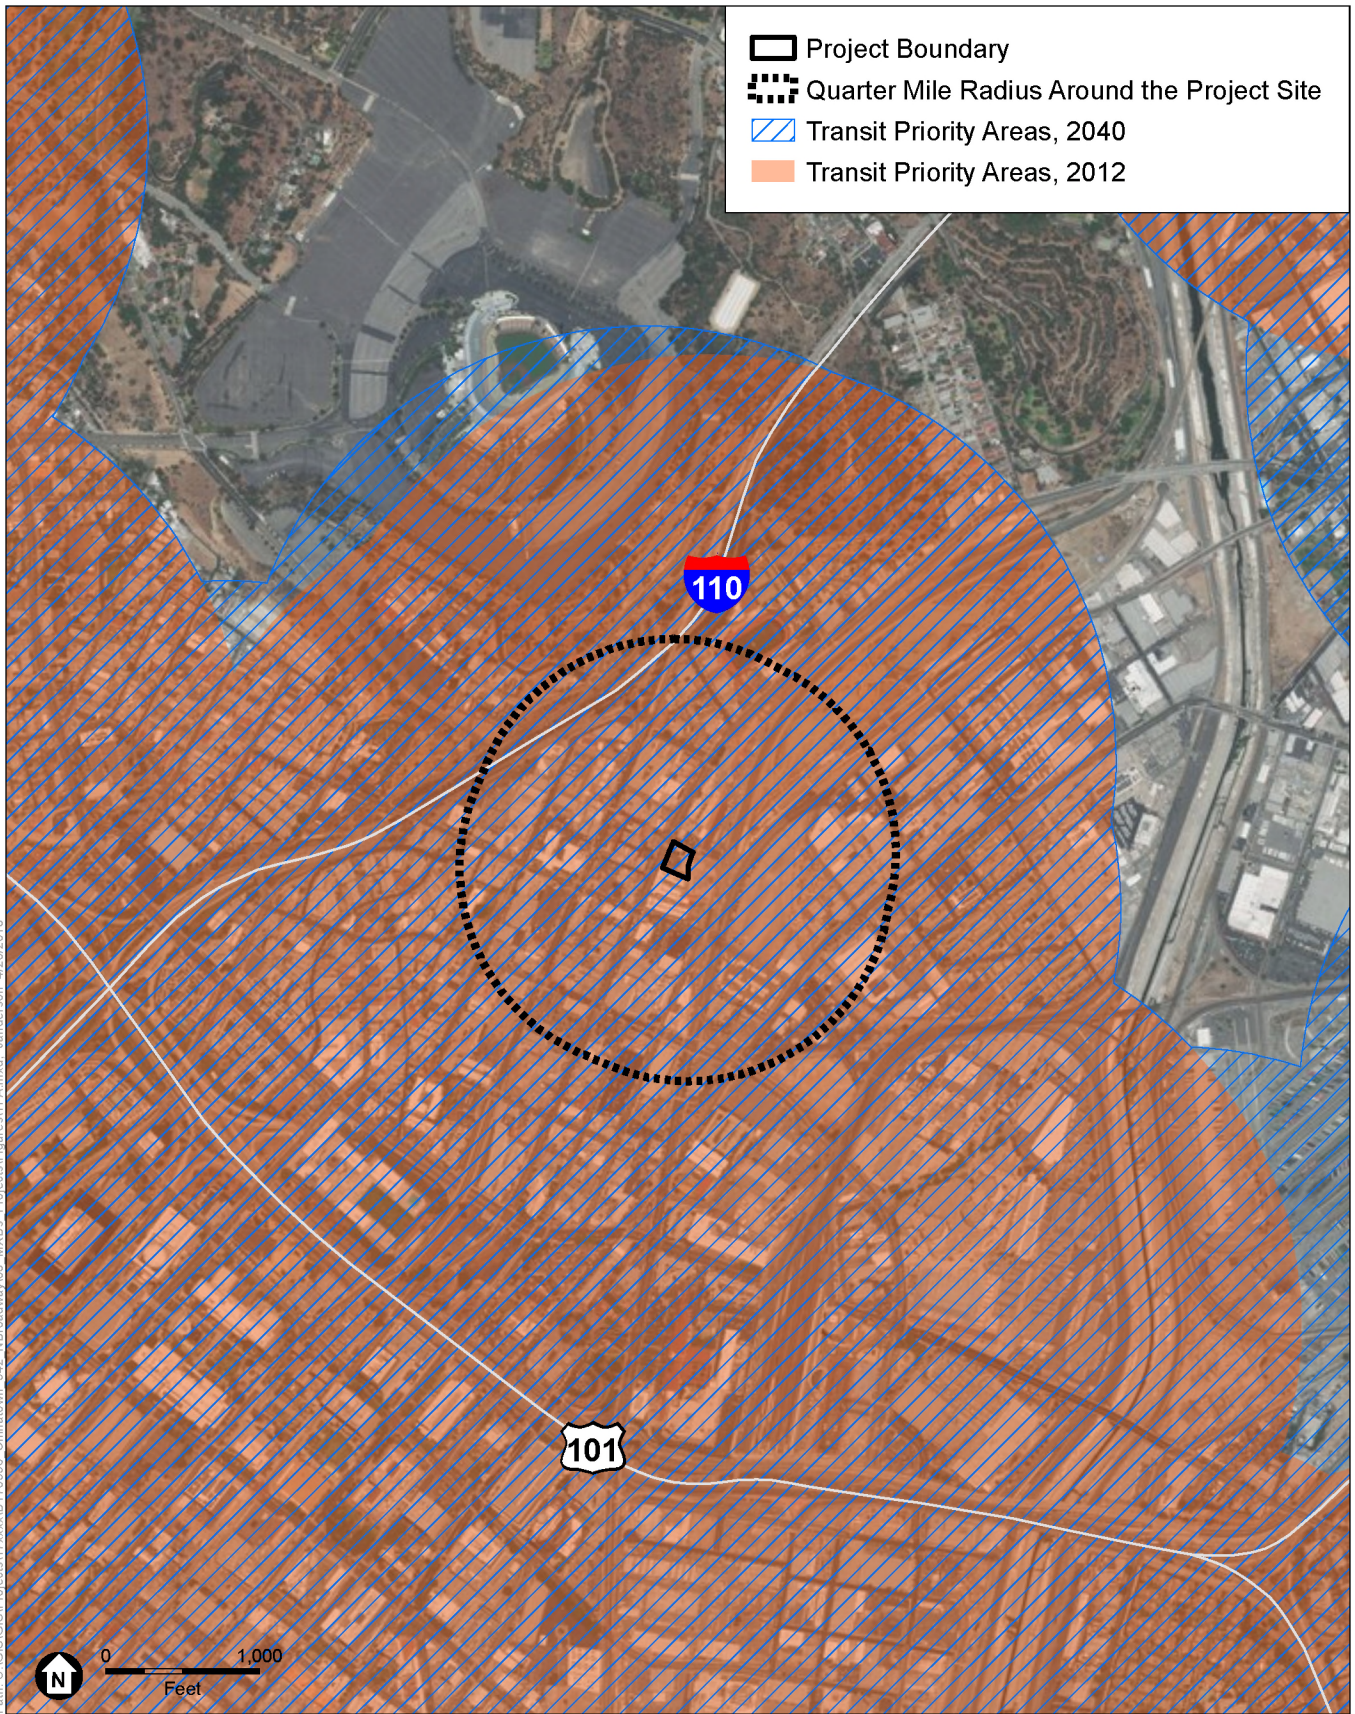

Attachment B
High Quality Transit Area and
Transit Priority Area Maps

Path: U:\GIS\GIS\Projects\17xxxx\10170956_Chinatown_942_NBroadway\03_MXD's\Project\Figures\HOTA.mxd - Janderson 4/20/2018

SOURCE: ESRI, SCAG 2012

942 N Broadway Project

High Quality Transit Areas

SOURCE: ESRI, SCAG 2012

942 N Broadway Project

Transit Priority Areas

SOURCE: ESRI; Metro 2017

942 N Broadway Project

Transit Map