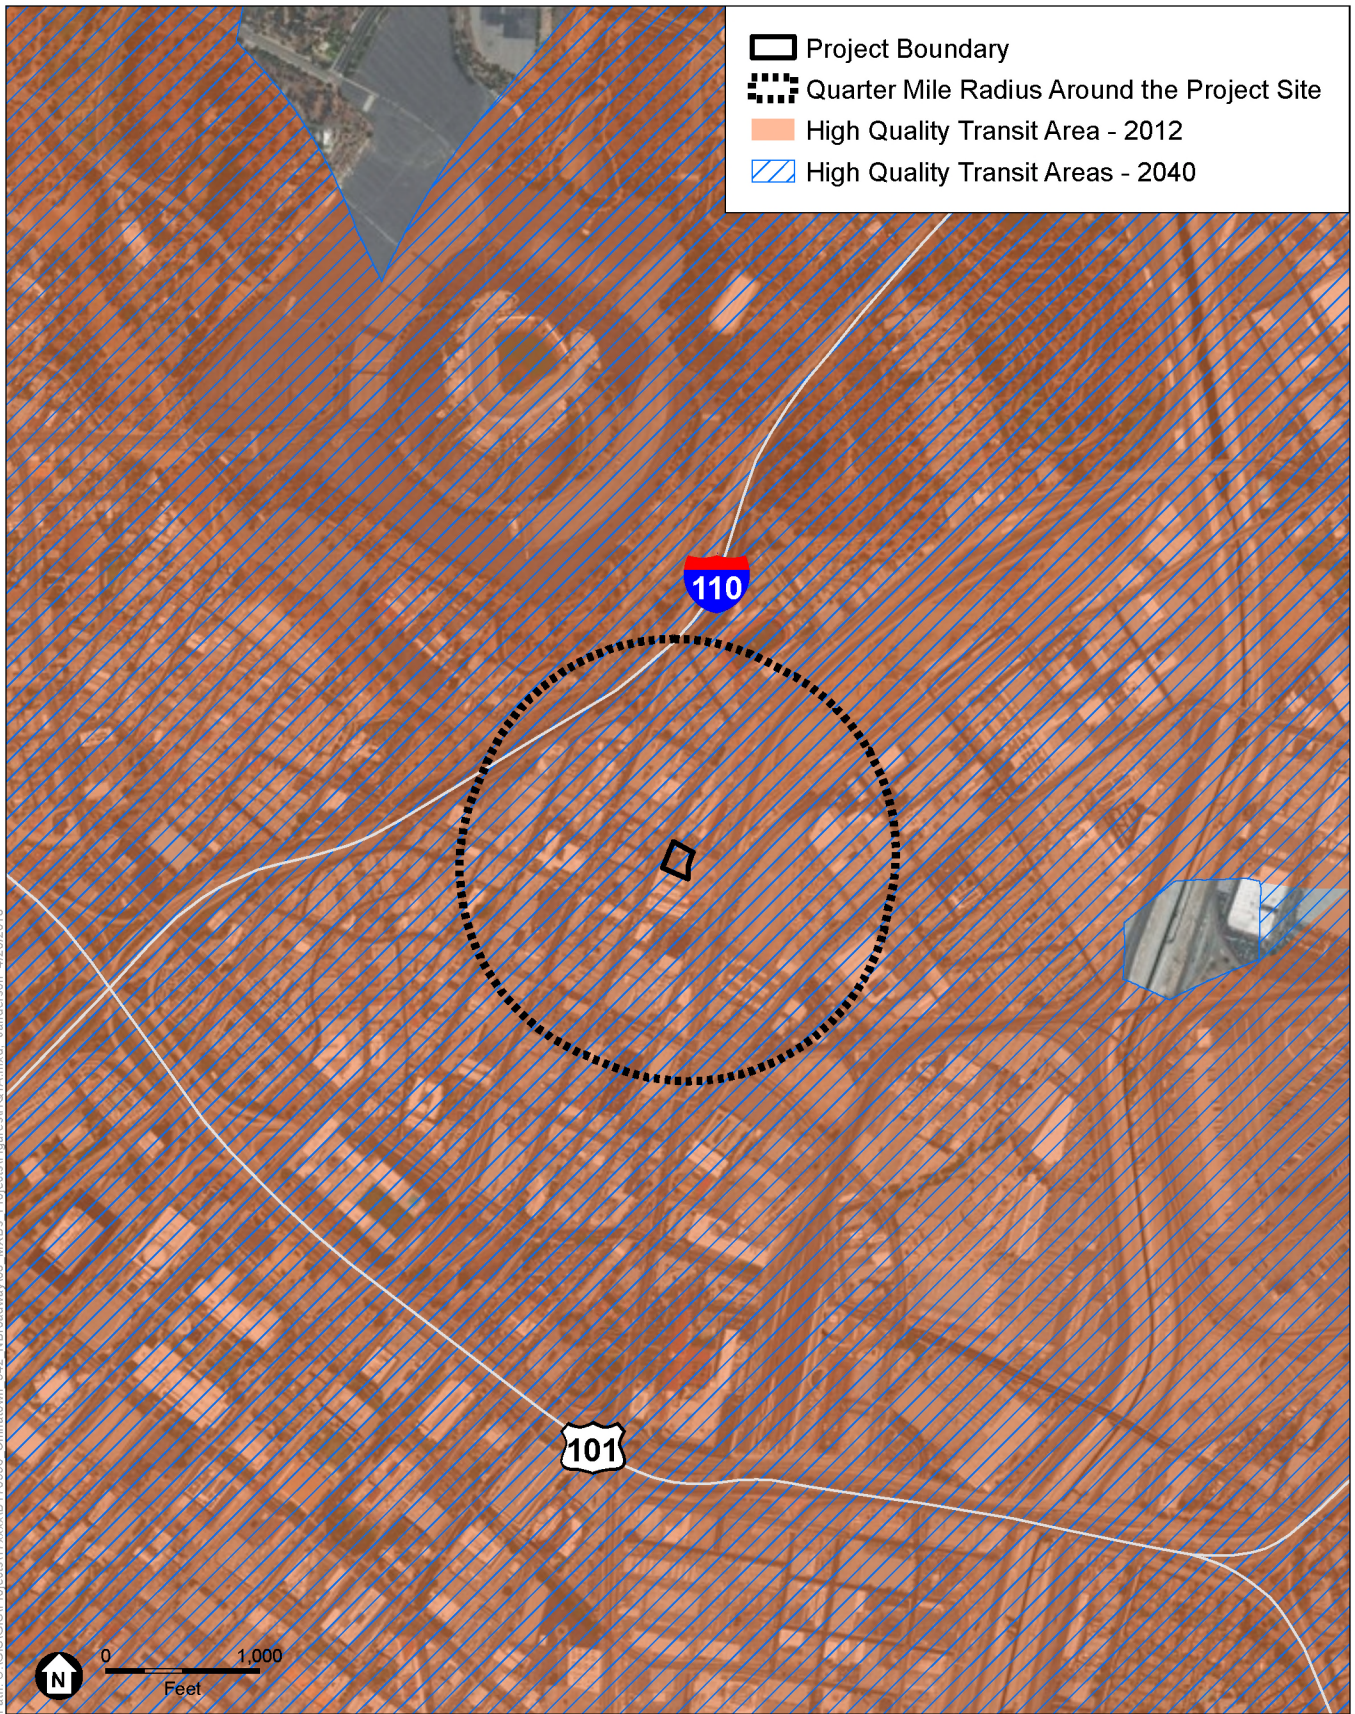

SOURCE: ESRI, SCAG 2012

942 N Broadway Project

High Quality Transit Areas