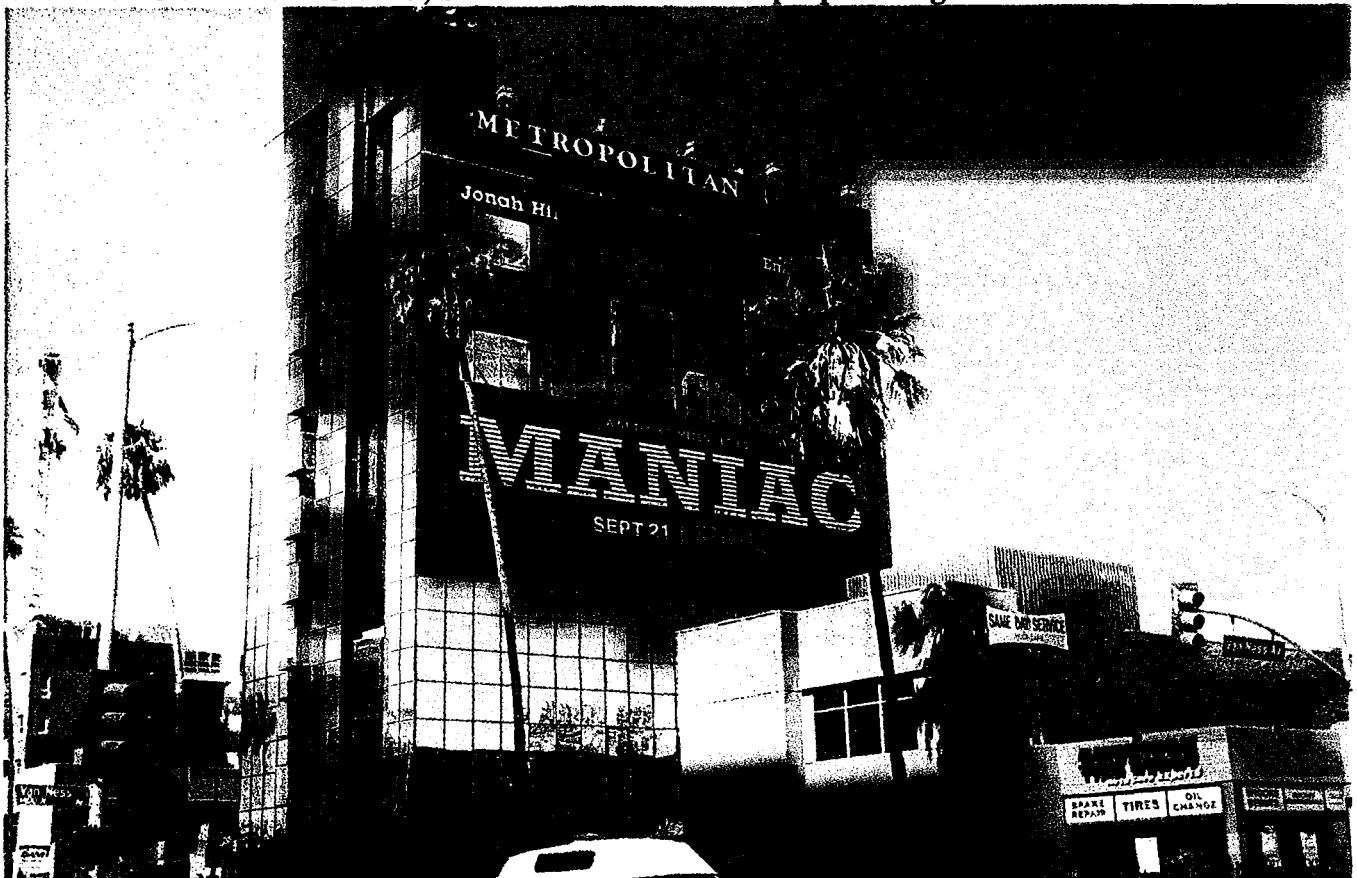

71-4

Netflix Supergraphic advertisement for "Lost in Space" covering Metropolitan building.

Netflix Supergraphic advertisement for "Mudbound" covering Metropolitan building.

Case # CPC-2017-4523-SN-CU; Sunset Bronson Studios proposed Sign District

Photo taken 9-29-18. Netflix supergraphic advertising on Metropolitan building for "Maniac."

Photo taken 9-29-18 of 80-foot-tall Netflix banner for "Maniac."

Photo taken 9-29-18 of billboard across from Sunset Bronson Studios advertising Netflix show "Maniac."

Google Earth photo of parking garage and Netflix billboard signage areas measuring 32 feet by 40 feet.