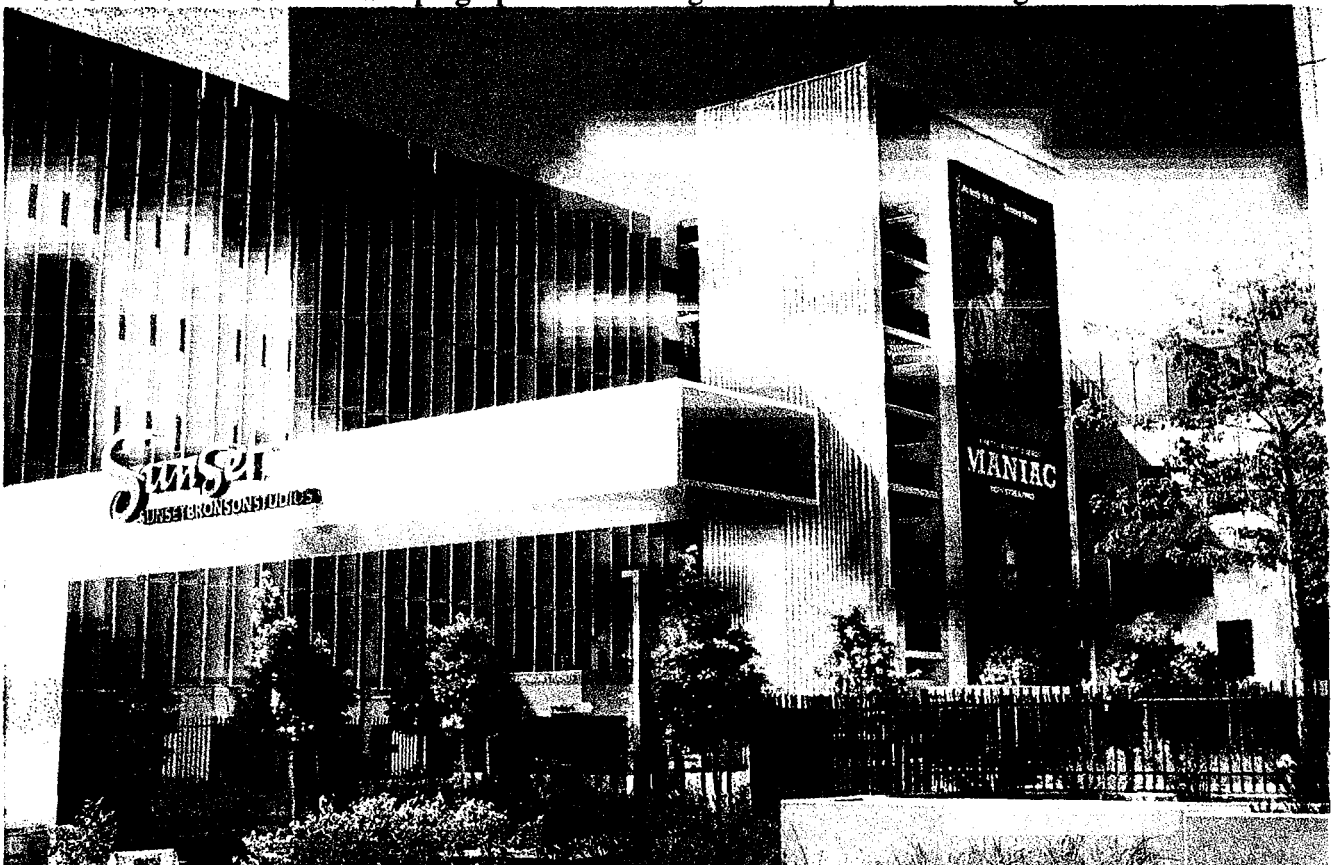

71-4

Netflix Supergraphic advertisement for "Lost in Space" covering Metropolitan building.

Netflix Supergraphic advertisement for "Mudbound" covering Metropolitan building.

Case # CPC-2017-4523-SN-CU; Sunset Bronson Studios proposed Sign District

Photo taken 9-29-18. Netflix supergraphic advertising on Metropolitan building for "Maniac."

Photo taken 9-29-18 of 80-foot-tall Netflix banner for "Maniac."

Photo taken 9-29-18 of billboard across from Sunset Bronson Studios advertising Netflix show "Maniac."