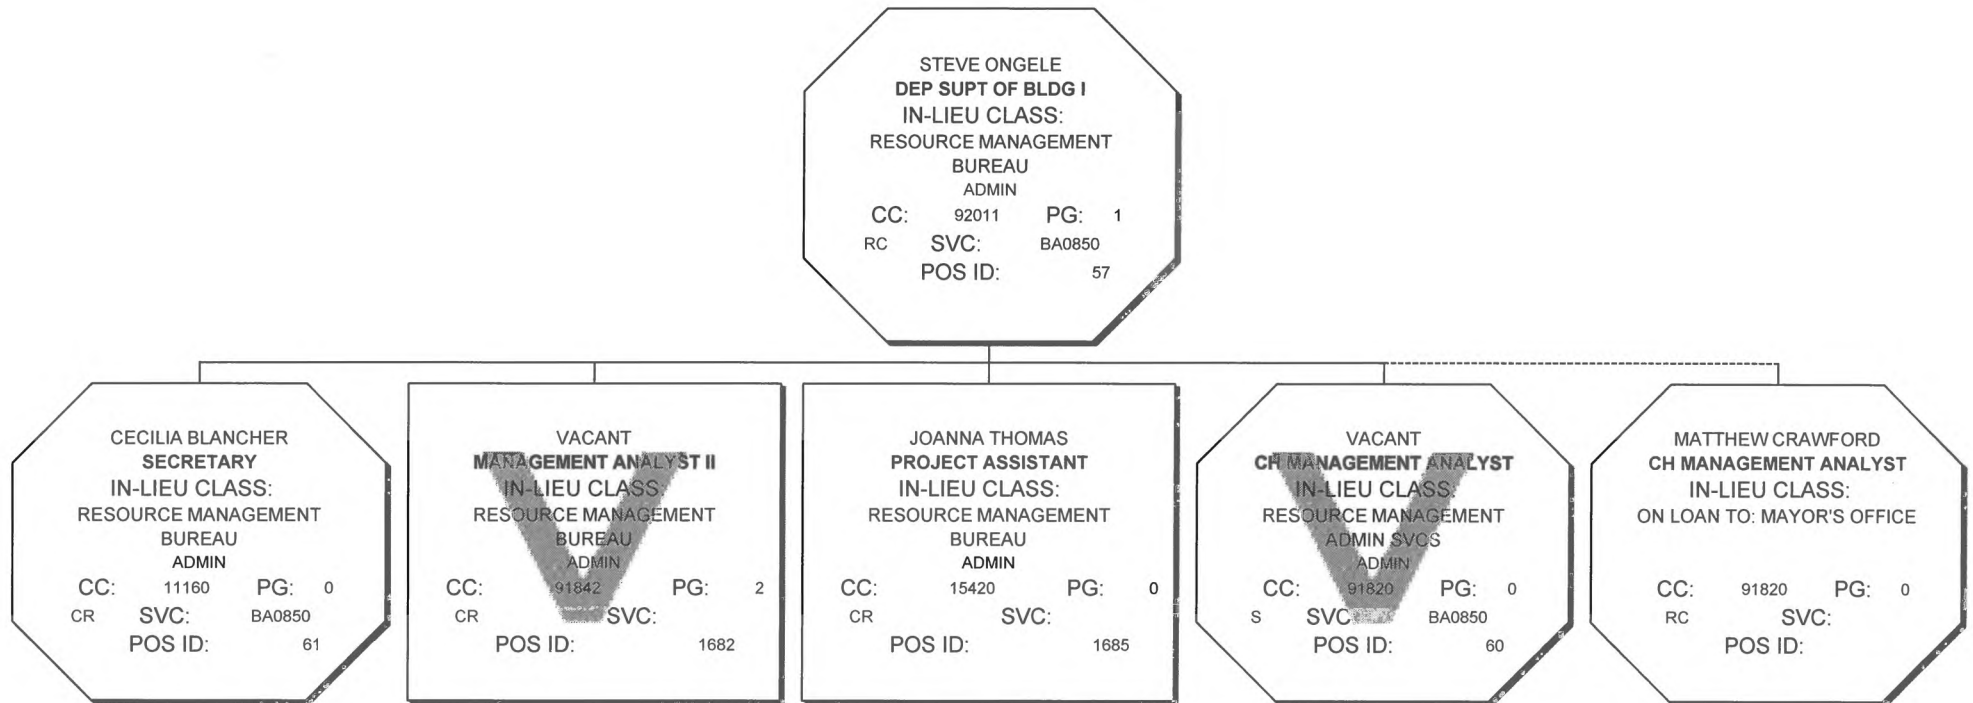

LOS ANGELES DEPARTMENT OF BUILDING AND SAFETY
FY 2015-16

RESOURCE MANAGEMENT BUREAU ADMIN

Legends

Supervisor Staff

VACANT POSITION
 SUB AUTHORITY

LOS ANGELES DEPARTMENT OF BUILDING AND SAFETY
FY 2015-16

ADMINISTRATIVE SVCS SUPV