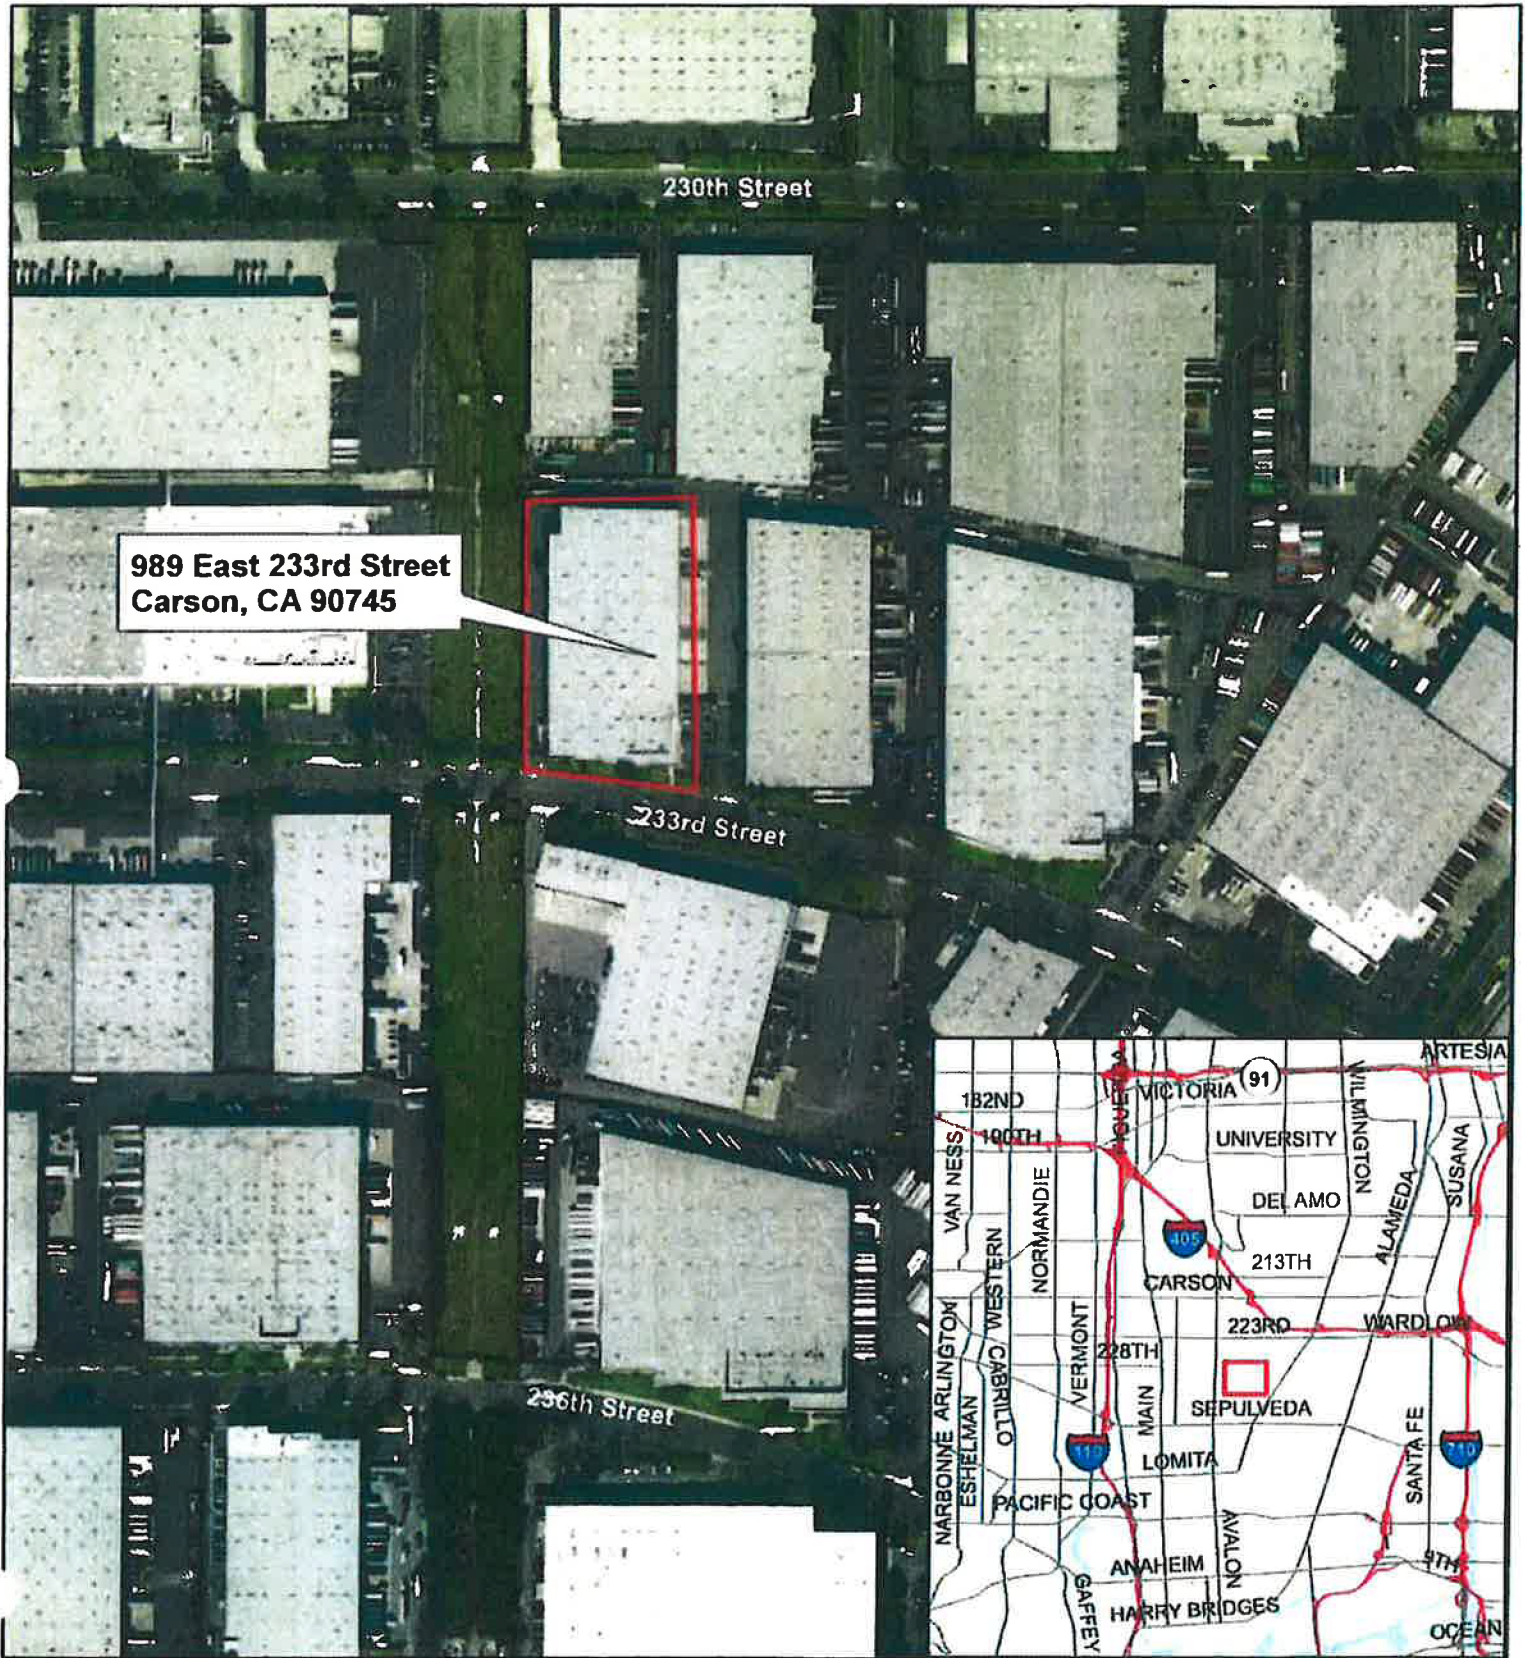

# FTZ 202 SITE 10-F Access World (USA) LLC

Exhibit A

0 95 190 380 570 Feet

Transmittal 2

Harbor Department  
Planning & Economic Development  
Map Produced 1/28/16