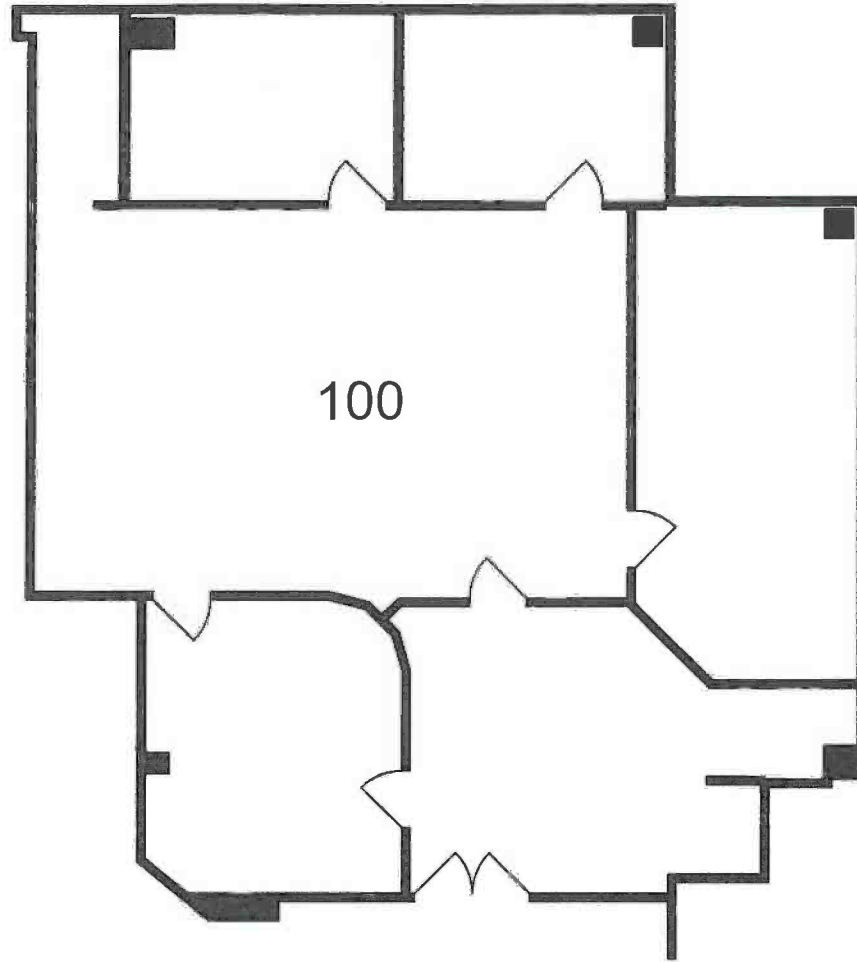

EXHIBIT A

OUTLINE OF PREMISES

[TO BE PROVIDED]

Exhibit A

1ST FLOOR
SUITE 100
2,017 Rentable SQ. FT.
1" = 10'

VNY AVIATION PLAZA
 16461 SHERMAN WAY
 VAN NUYS, CA 91406

	<i>Los Angeles World Airport</i>			
	SUITE FLOOR PLAN			
	16461 SHERMAN WAY, VAN NUYS, CA 91406 AVIATION PLAZA - SUITE 100			
	VAN NUYS AIRPORT			
DESIGNED BY	DATE	SCALE	DRAWN BY	
		1" = 10'		
NO. LOCATIONS	NO. SHEETS	DATE	PROJECT NO.	
1	1	4/28/79	SUITE 100	