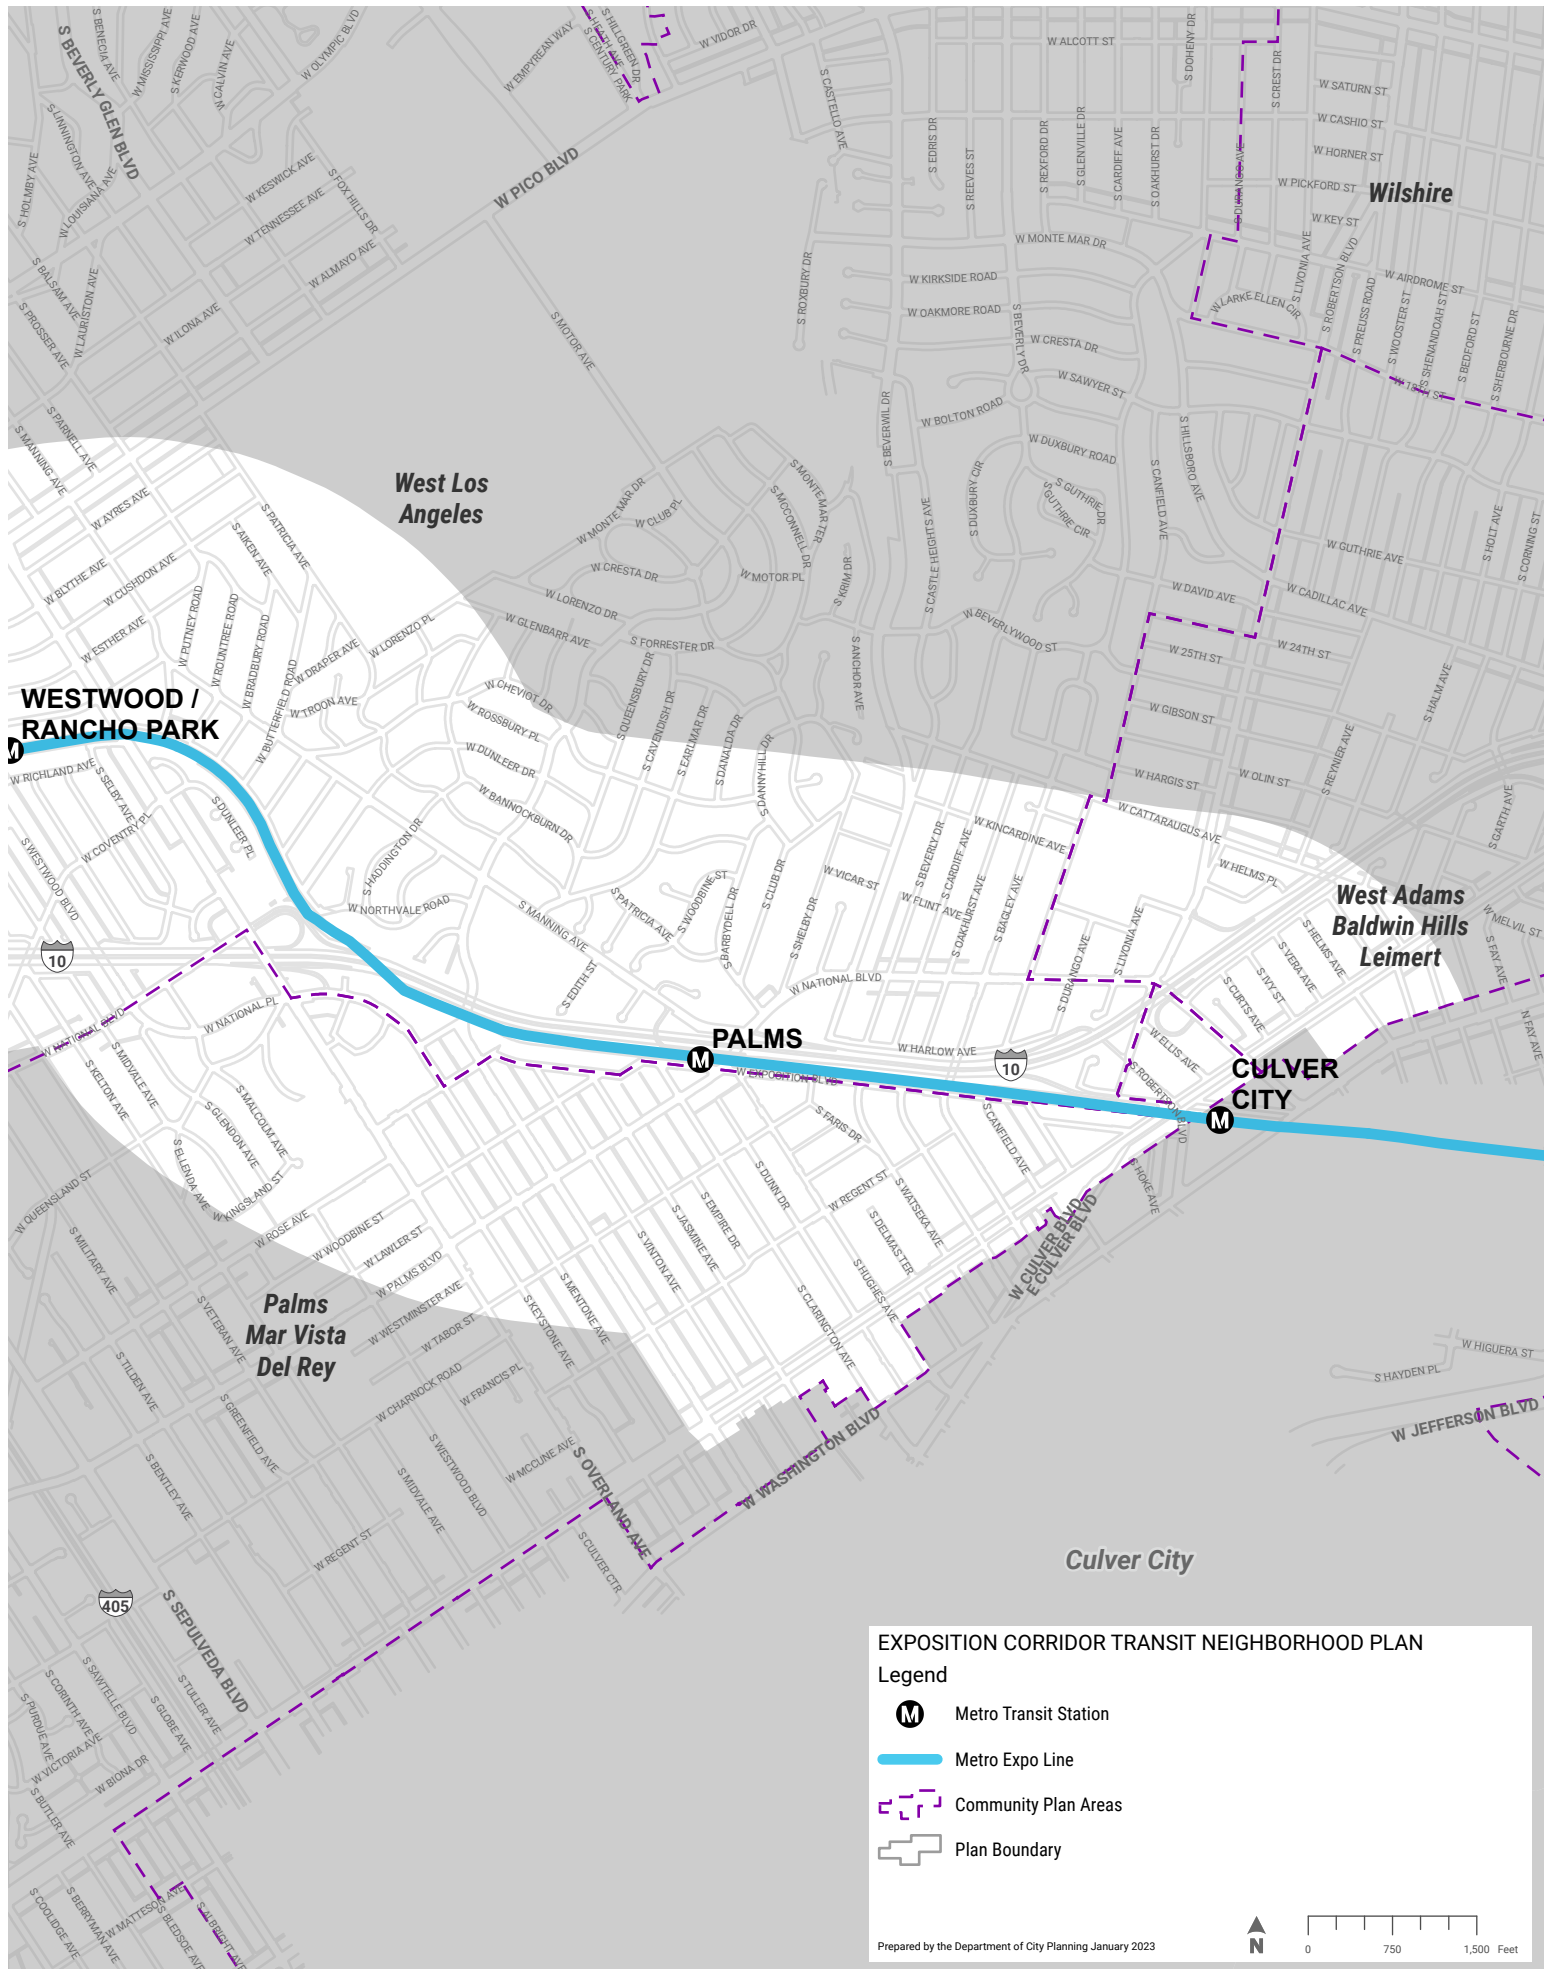

MAP A: PLAN BOUNDARY

EXPOSITION CORRIDOR TRANSIT NEIGHBORHOOD PLAN

Legend

- Metro Transit Station
- Metro Expo Line
- Community Plan Areas
- Plan Boundary

Prepared by the Department of City Planning January 2023