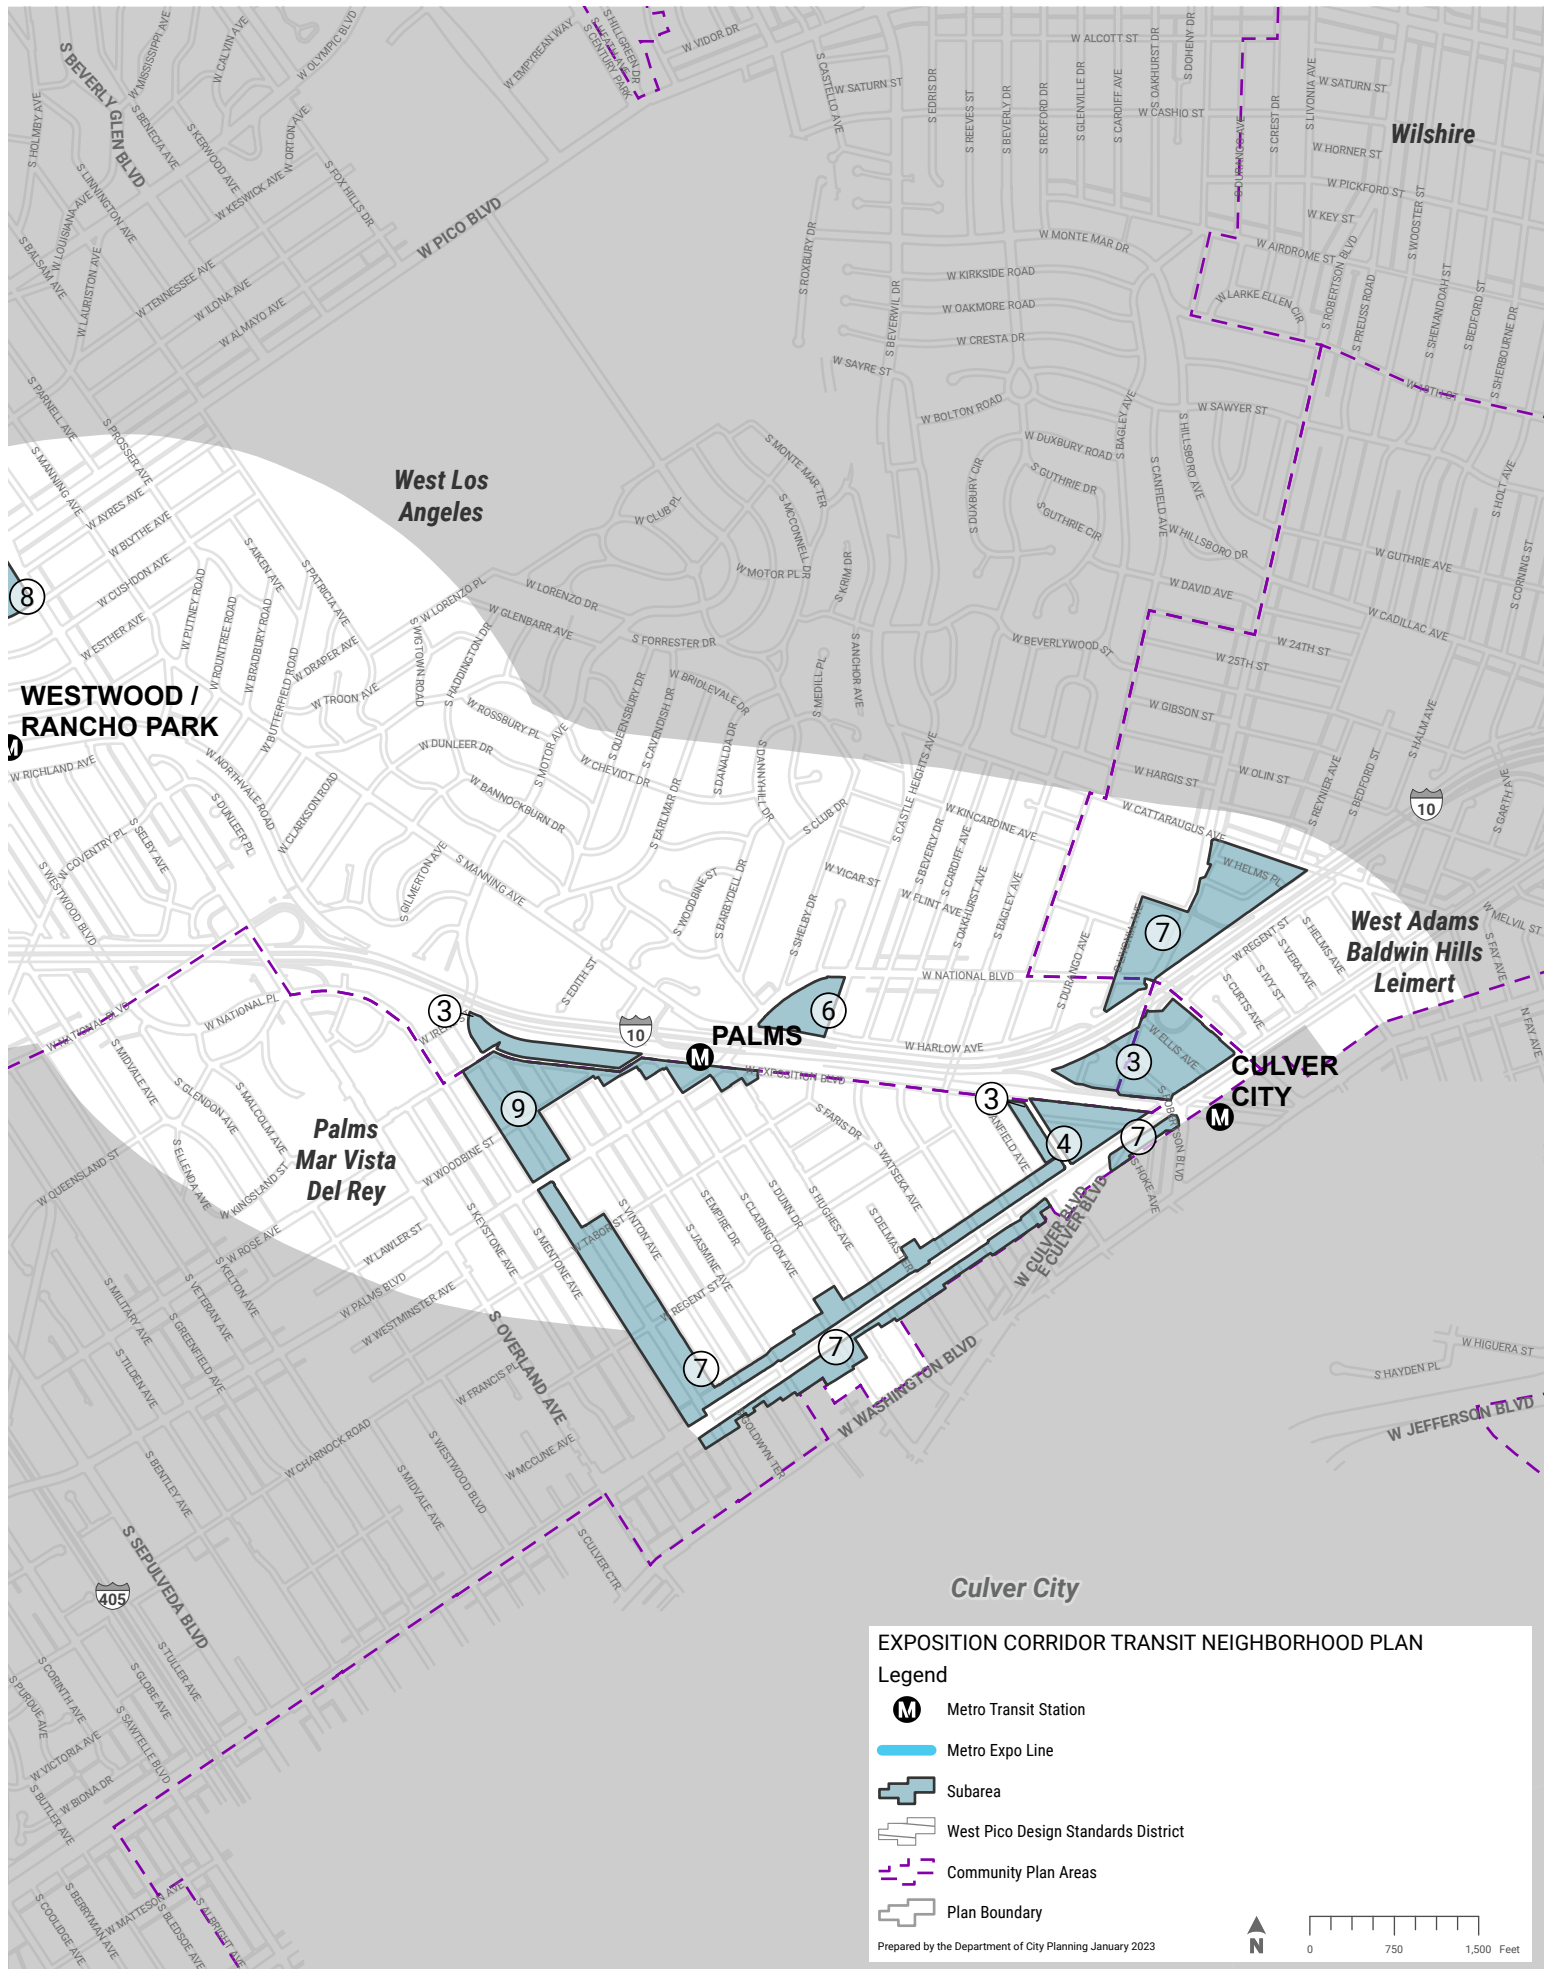

MAP B: PLAN SUBAREAS

EXPOSITION CORRIDOR TRANSIT NEIGHBORHOOD PLAN

Legend

- Metro Transit Station
- Metro Expo Line
- Subarea
- West Pico Design Standards District
- Community Plan Areas
- Plan Boundary

Prepared by the Department of City Planning January 2023

0 750 1,500 Feet