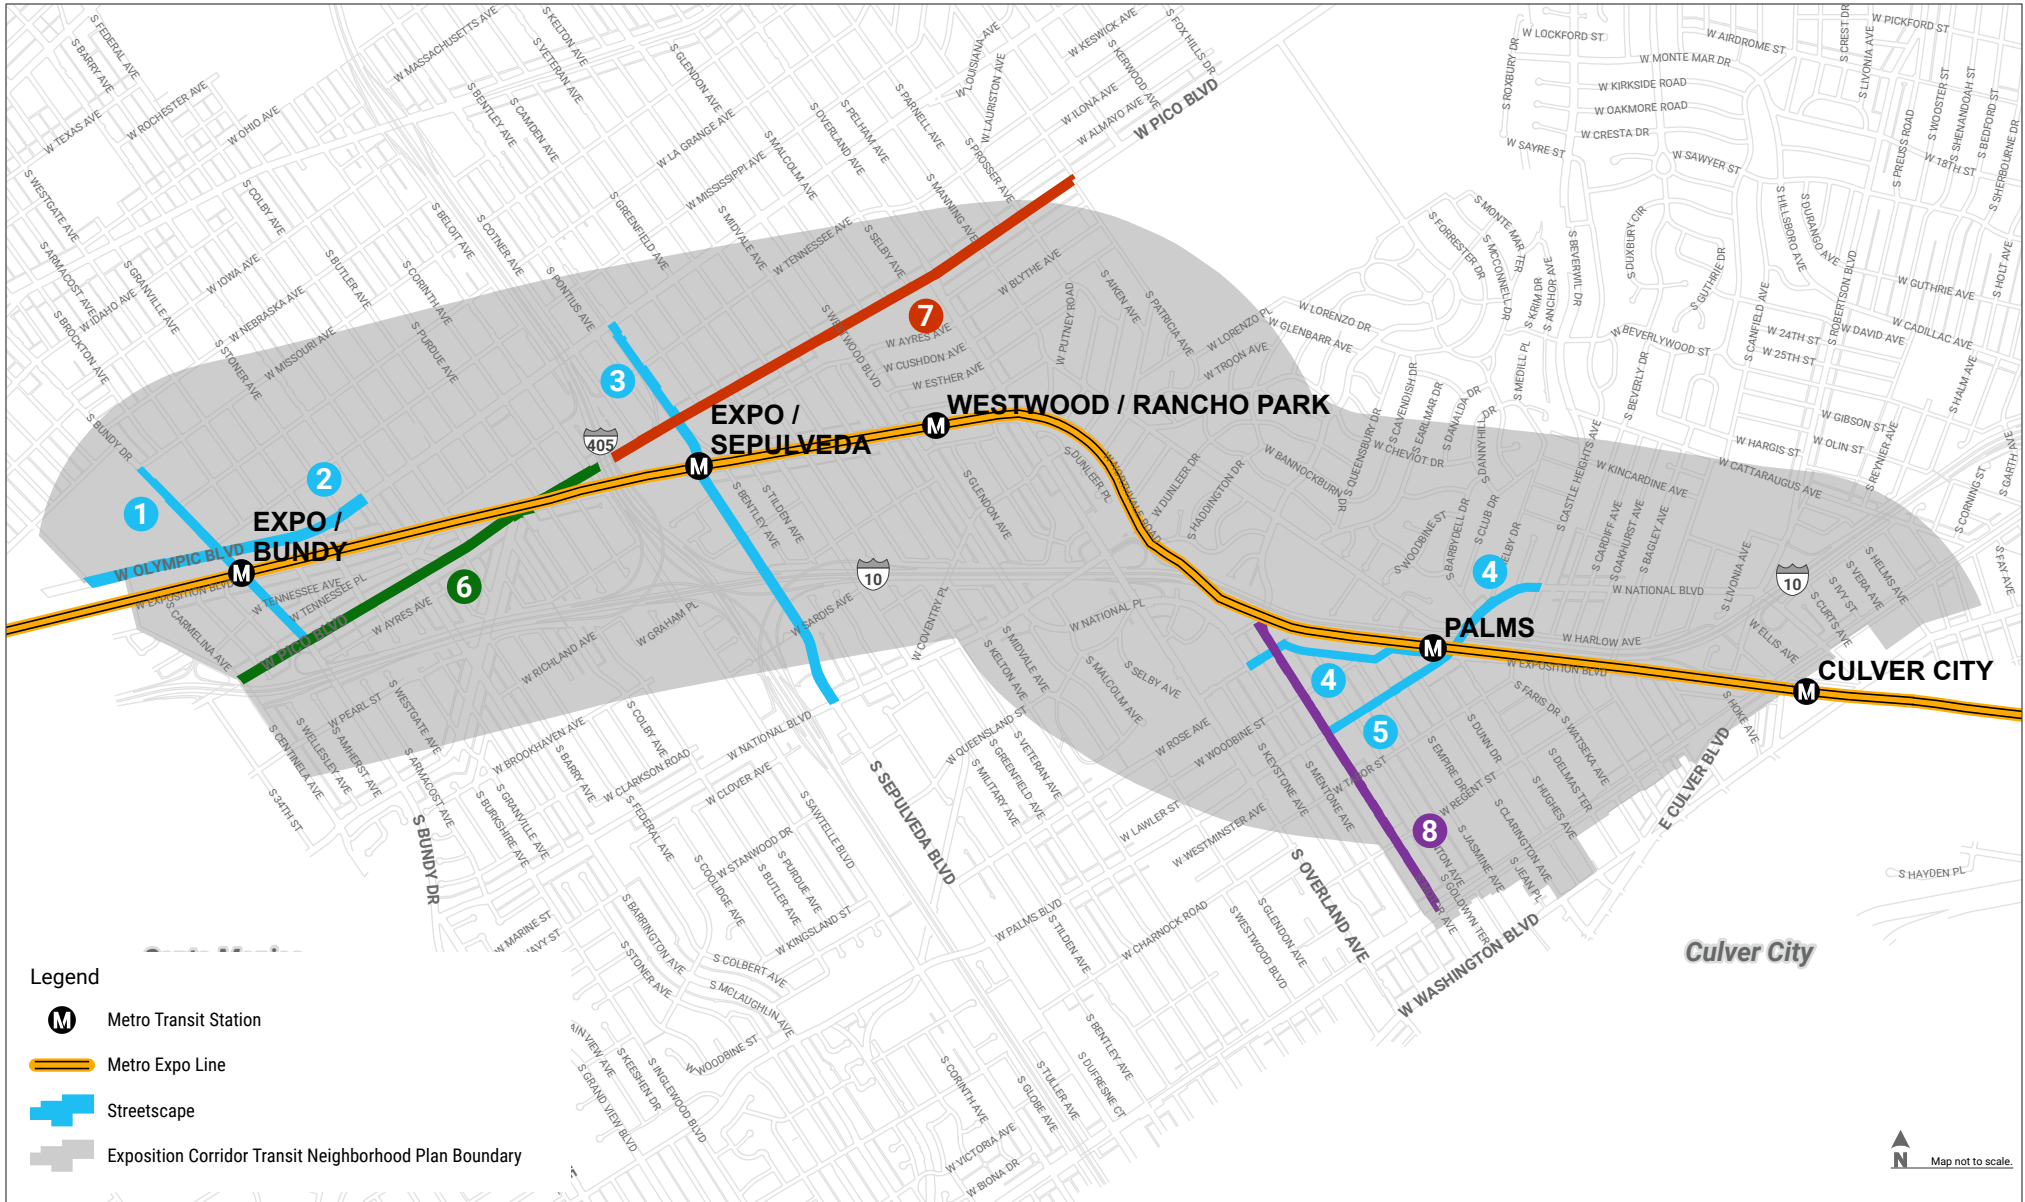

MAP C: STREETSCAPE PLAN SEGMENTS

EXPOSITION CORRIDOR STREETSCAPE PLAN

- 1** BUNDBY Drive between Missouri Avenue and Pico Boulevard
- 2** OLYMPIC Boulevard between Centinela and Barrington Avenues
- 3** SEPULVEDA Boulevard between Olympic and National Boulevards
- 4** NATIONAL Boulevard between Mentone and Castle Heights Avenues
- 5** PALMS Boulevard between Motor Avenue and National Boulevard

LIVABLE BOULEVARDS STREETSCAPE PLAN (COTERMINOUS SEGMENTS)

- 6** PICO GREEN
Pico Boulevard between Centinela Avenue and I-405
- 7** PICO PATRICIA
Pico Boulevard between I-405 and Patricia Avenue
- 8** MOTOR AVENUE
Motor Avenue between I-10 and Venice Boulevard